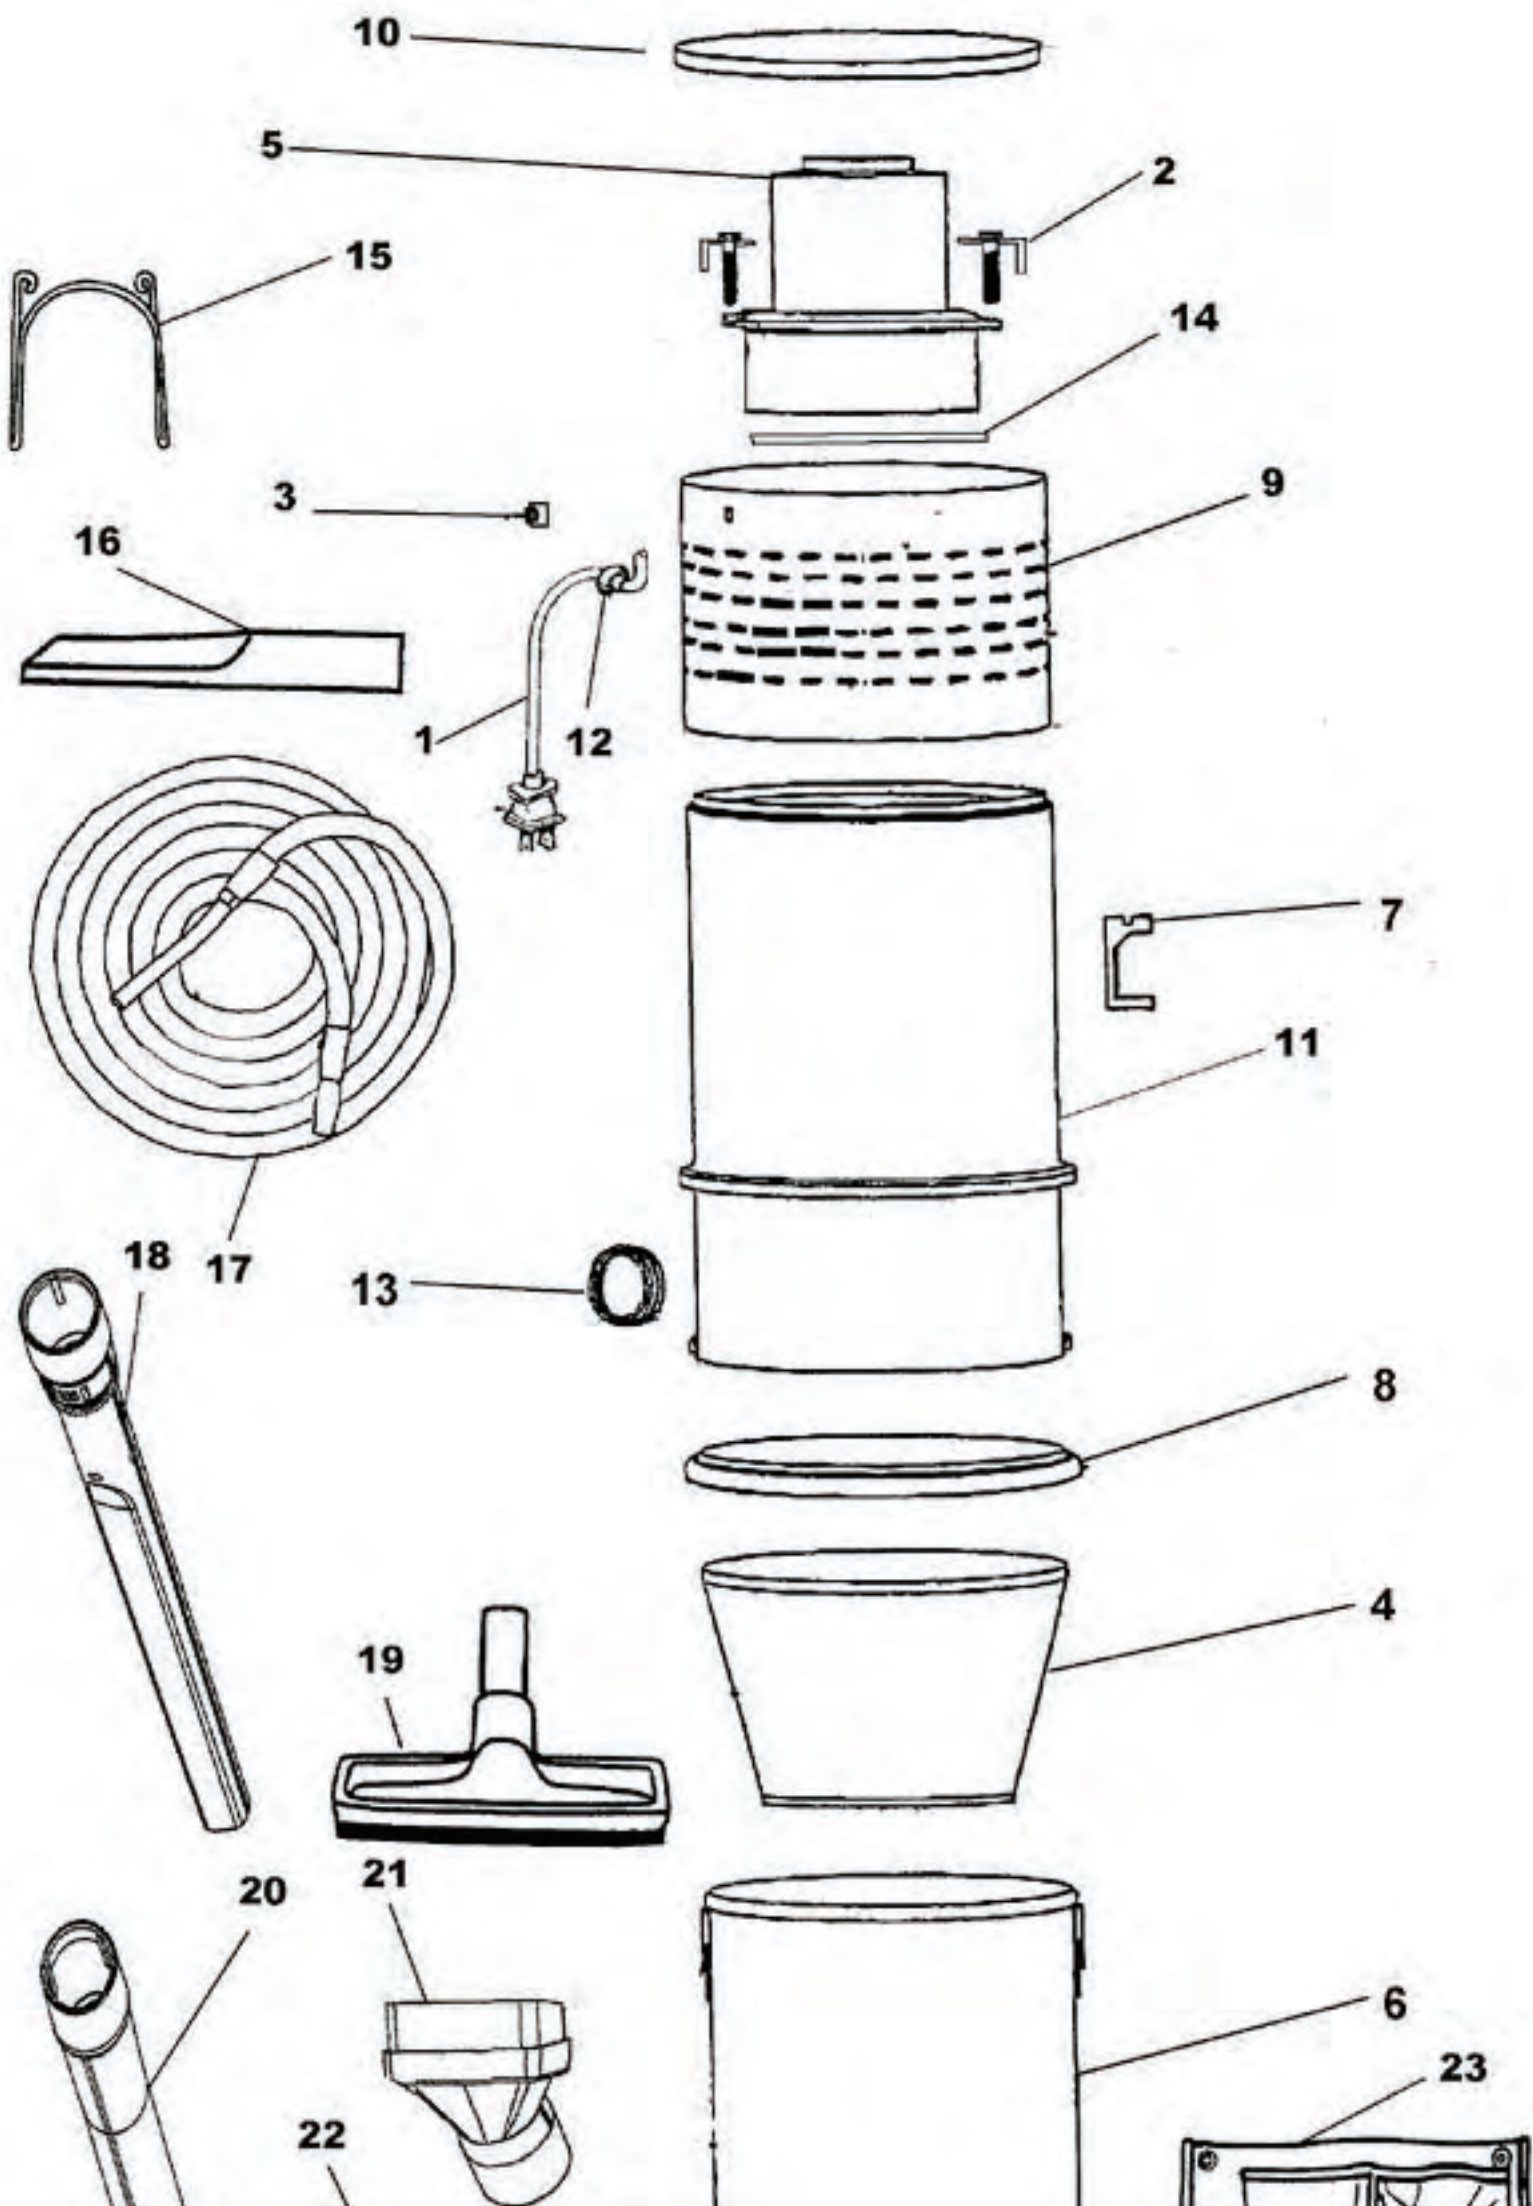

# HOOVER L2330 Owner's Manual

[Shop genuine replacement parts for HOOVER L2330](#)

[Find Your HOOVER Vacuum Cleaner Parts - Select From 1455 Models](#)

----- Manual continues below -----

Ref.	Part Number	Description
1	59644014	CORD ASSEM
2	59644007	MOTOR BRACKET
3	28161067	SWITCH-WT-.025 TERM
4	59644002	FILTER
5	43576224	MOTOR-GUV
6	59644008	SM BOTTOM ASSM
7	59132022	WALL BRACKET-CVS
8	59132023	GASKET-11.5 IN.-CANAVAC
9	59644012	SHROUD ASSEM
10	59644009	COVER
11	59644010	BODY ASSEM
12	27482231	STRAIN RELIEF
13	59132039	CAN-INTAKE GRMT-CVS
14	59644016	SMALL GASKET
15	33188001	WIRE FRAME-CVS TOOL
16	38617032	CREVICE TOOL-ABR
17	59644019	HOSE ASSM. 30FT
18	38617031	CREVICE TOOL-LONG-AGR
19	43414196	HARD FLOOR BRUSH
20	38634078	EXTENSION TUBE-AG
21	43414195	DUSTING BRUSH ASSEMBLY-AGR
22	38614044	FURNITURE NOZZLE-AGR
23	59644021	TOOL CADDY
24	49129024	TURBINE HAND TOOL
24	59644001	OWNER MANUAL
24	59644011	UTIL VALVE/RETAINER RING
24	59644017	BAFFLE & FOAM ASSEMBLY
24	59644018	SCREW PACK
24	59644022	TOC ASSM