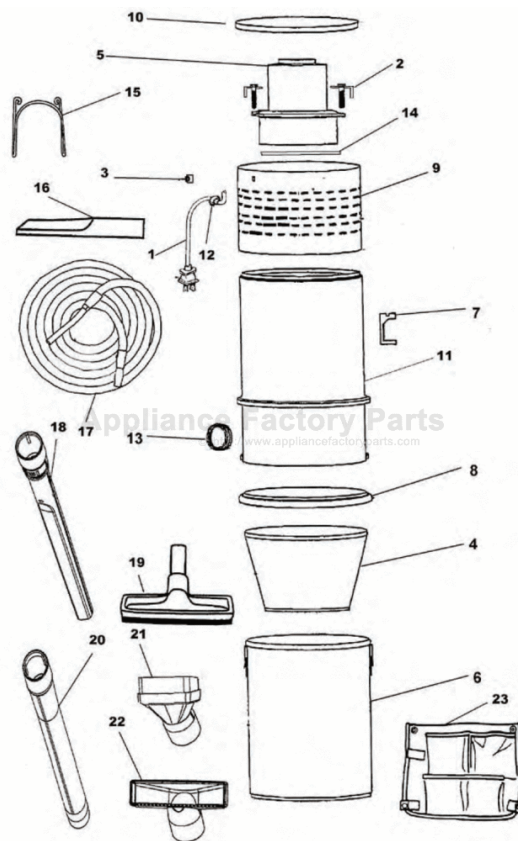

# HOOVER L2330 Owner's Manual

[Shop genuine replacement parts for HOOVER L2330](#)

[Find Your HOOVER Vacuum Cleaner Parts - Select From 1455 Models](#)

----- Manual continues below -----

Ref.	Part Number	Description
1	59644014	CORD ASSEM
2	59644007	MOTOR BRACKET
3	28161067	SWITCH-WT-.025 TERM
4	59644002	FILTER
5	43576224	MOTOR-GUV
6	59644008	SM BOTTOM ASSM
7	59132022	WALL BRACKET-CVS
8	59132023	GASKET-11.5 IN.-CANAVAC
9	59644012	SHROUD ASSEM
10	59644009	COVER
11	59644010	BODY ASSEM
12	27482231	STRAIN RELIEF
13	59132039	CAN-INTAKE GRMT-CVS
14	59644016	SMALL GASKET
15	33188001	WIRE FRAME-CVS TOOL
16	38617032	CREVICE TOOL-ABR
17	59644019	HOSE ASSM. 30FT
18	38617031	CREVICE TOOL-LONG-AGR
19	43414196	HARD FLOOR BRUSH
20	38634078	EXTENSION TUBE-AG
21	43414195	DUSTING BRUSH ASSEMBLY-AGR
22	38614044	FURNITURE NOZZLE-AGR
23	59644021	TOOL CADDY
24	49129024	TURBINE HAND TOOL
24	59644001	OWNER MANUAL
24	59644011	UTIL VALVE/RETAINER RING
24	59644017	BAFFLE & FOAM ASSEMBLY
24	59644018	SCREW PACK
24	59644022	TOC ASSM