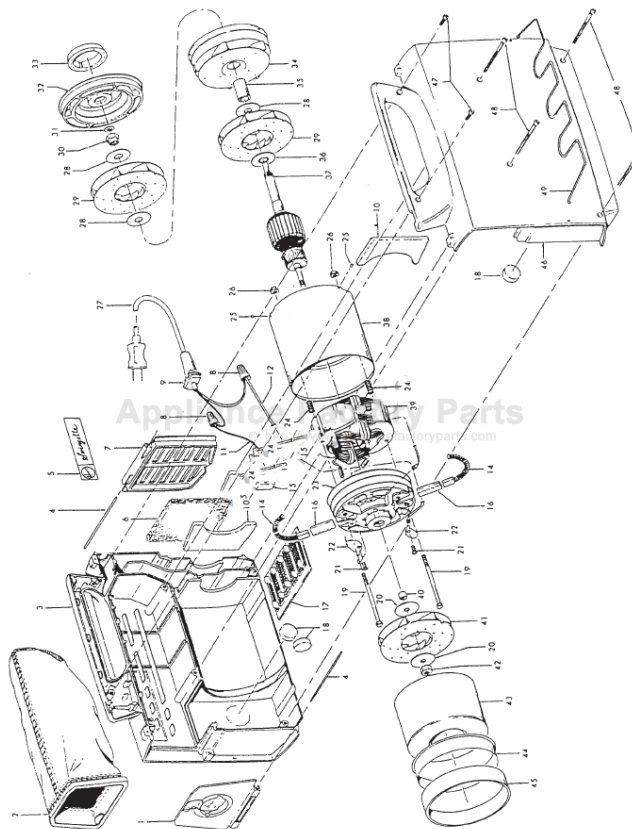

This Owner's Manual is provided and hosted by Appliance Factory Parts.

HOOVER S1015-030 Owner's Manual

[Shop genuine replacement parts for HOOVER
S1015-030](#)

[Find Your HOOVER Vacuum Cleaner Parts - Select From 1456 Models](#)

----- Manual continues below part list -----

Available Replacement Parts for HOOVER S1015-030

[H-43662023](#)

BAG CLOTH PORTAPOWER

HOOVER Original

SWINGETTE & PORTAPOWER

Models 404, 409, S1015, S1015-030, S1015-031, S1015-032, S1015-033, S1029

Original **HOOVER**

SWINGETTE & PORTAPOWER

Models 404, 409, S1015, S1015-030, S1015-031, S1015-032, S1015-033, S1029

KEY	PART NO.	DESCRIPTION
1	H-162229 AG	Bag Door Ass'y
	H-162229 JX	Bag Door Ass'y - S1029
2	H-43662023	Bag Ass'y Comp.
3	H-162064 LL +	Housing Ass'y - R.H. - 404
	H-166982 DM +	Housing Ass'y - R.H. - 409
	H-42222028	Housing Ass'y - R.H. - JM
	H-42222030 +	Housing Ass'y - R.H. - S1029
4	H-162062 AY	Hinge Pin (2)
5	H-162483 +	Nameplate - 404
6	H-34366001	Diffuser
7	H-162059 JM	Diffuser Door - 404
	H-162059 DR	Diffuser Door - 409
	H-162059 DS	Diffuser Door
	H-162059 JX	Diffuser Door - S1029
8	H-48969 *	Solderless Connector (2)
9	H-14648 JM	Cord Protector
10	H-162066 +	Housing Muffler (2)
11	H-12062 +	Lead Wire Ass'y - Black
12	H-162075 +	Lead Wire Ass'y - Yellow
13	H-162074	Lead Wire Ass'y - White
14	H-12031	Motor Brush Ass'y (2)
15	H-12971	Switch
16	H-12029	Motor Brush Holder (2)
17	H-162083 HE	Secondary Filter
18	H-163434	Pressure Pad (3)
19	H-12022	Field Lamination Bolt (2)
20	H-21312701 *	Washer (2)
21	H-21447028 *	Screw - Self Tapping (2)
22	H-12033	Motor Brush Retainer (2)
23	H-12059	Motor Brush Housing Ass'y
24	H-12854	Compression Spring (2)
25	H-12007 *	Pin (3)
26	H-21651037 *	Nut - Special (2)
27	H-46363271	Attach. Cord Ass'y
28	H-21312700	Washer (3)
29	H-43566003	Fan Ass'y (2)
30	H-12000	Fan Nut
31		Not Applicable
32	H-12038	Motor End Cap Ass'y