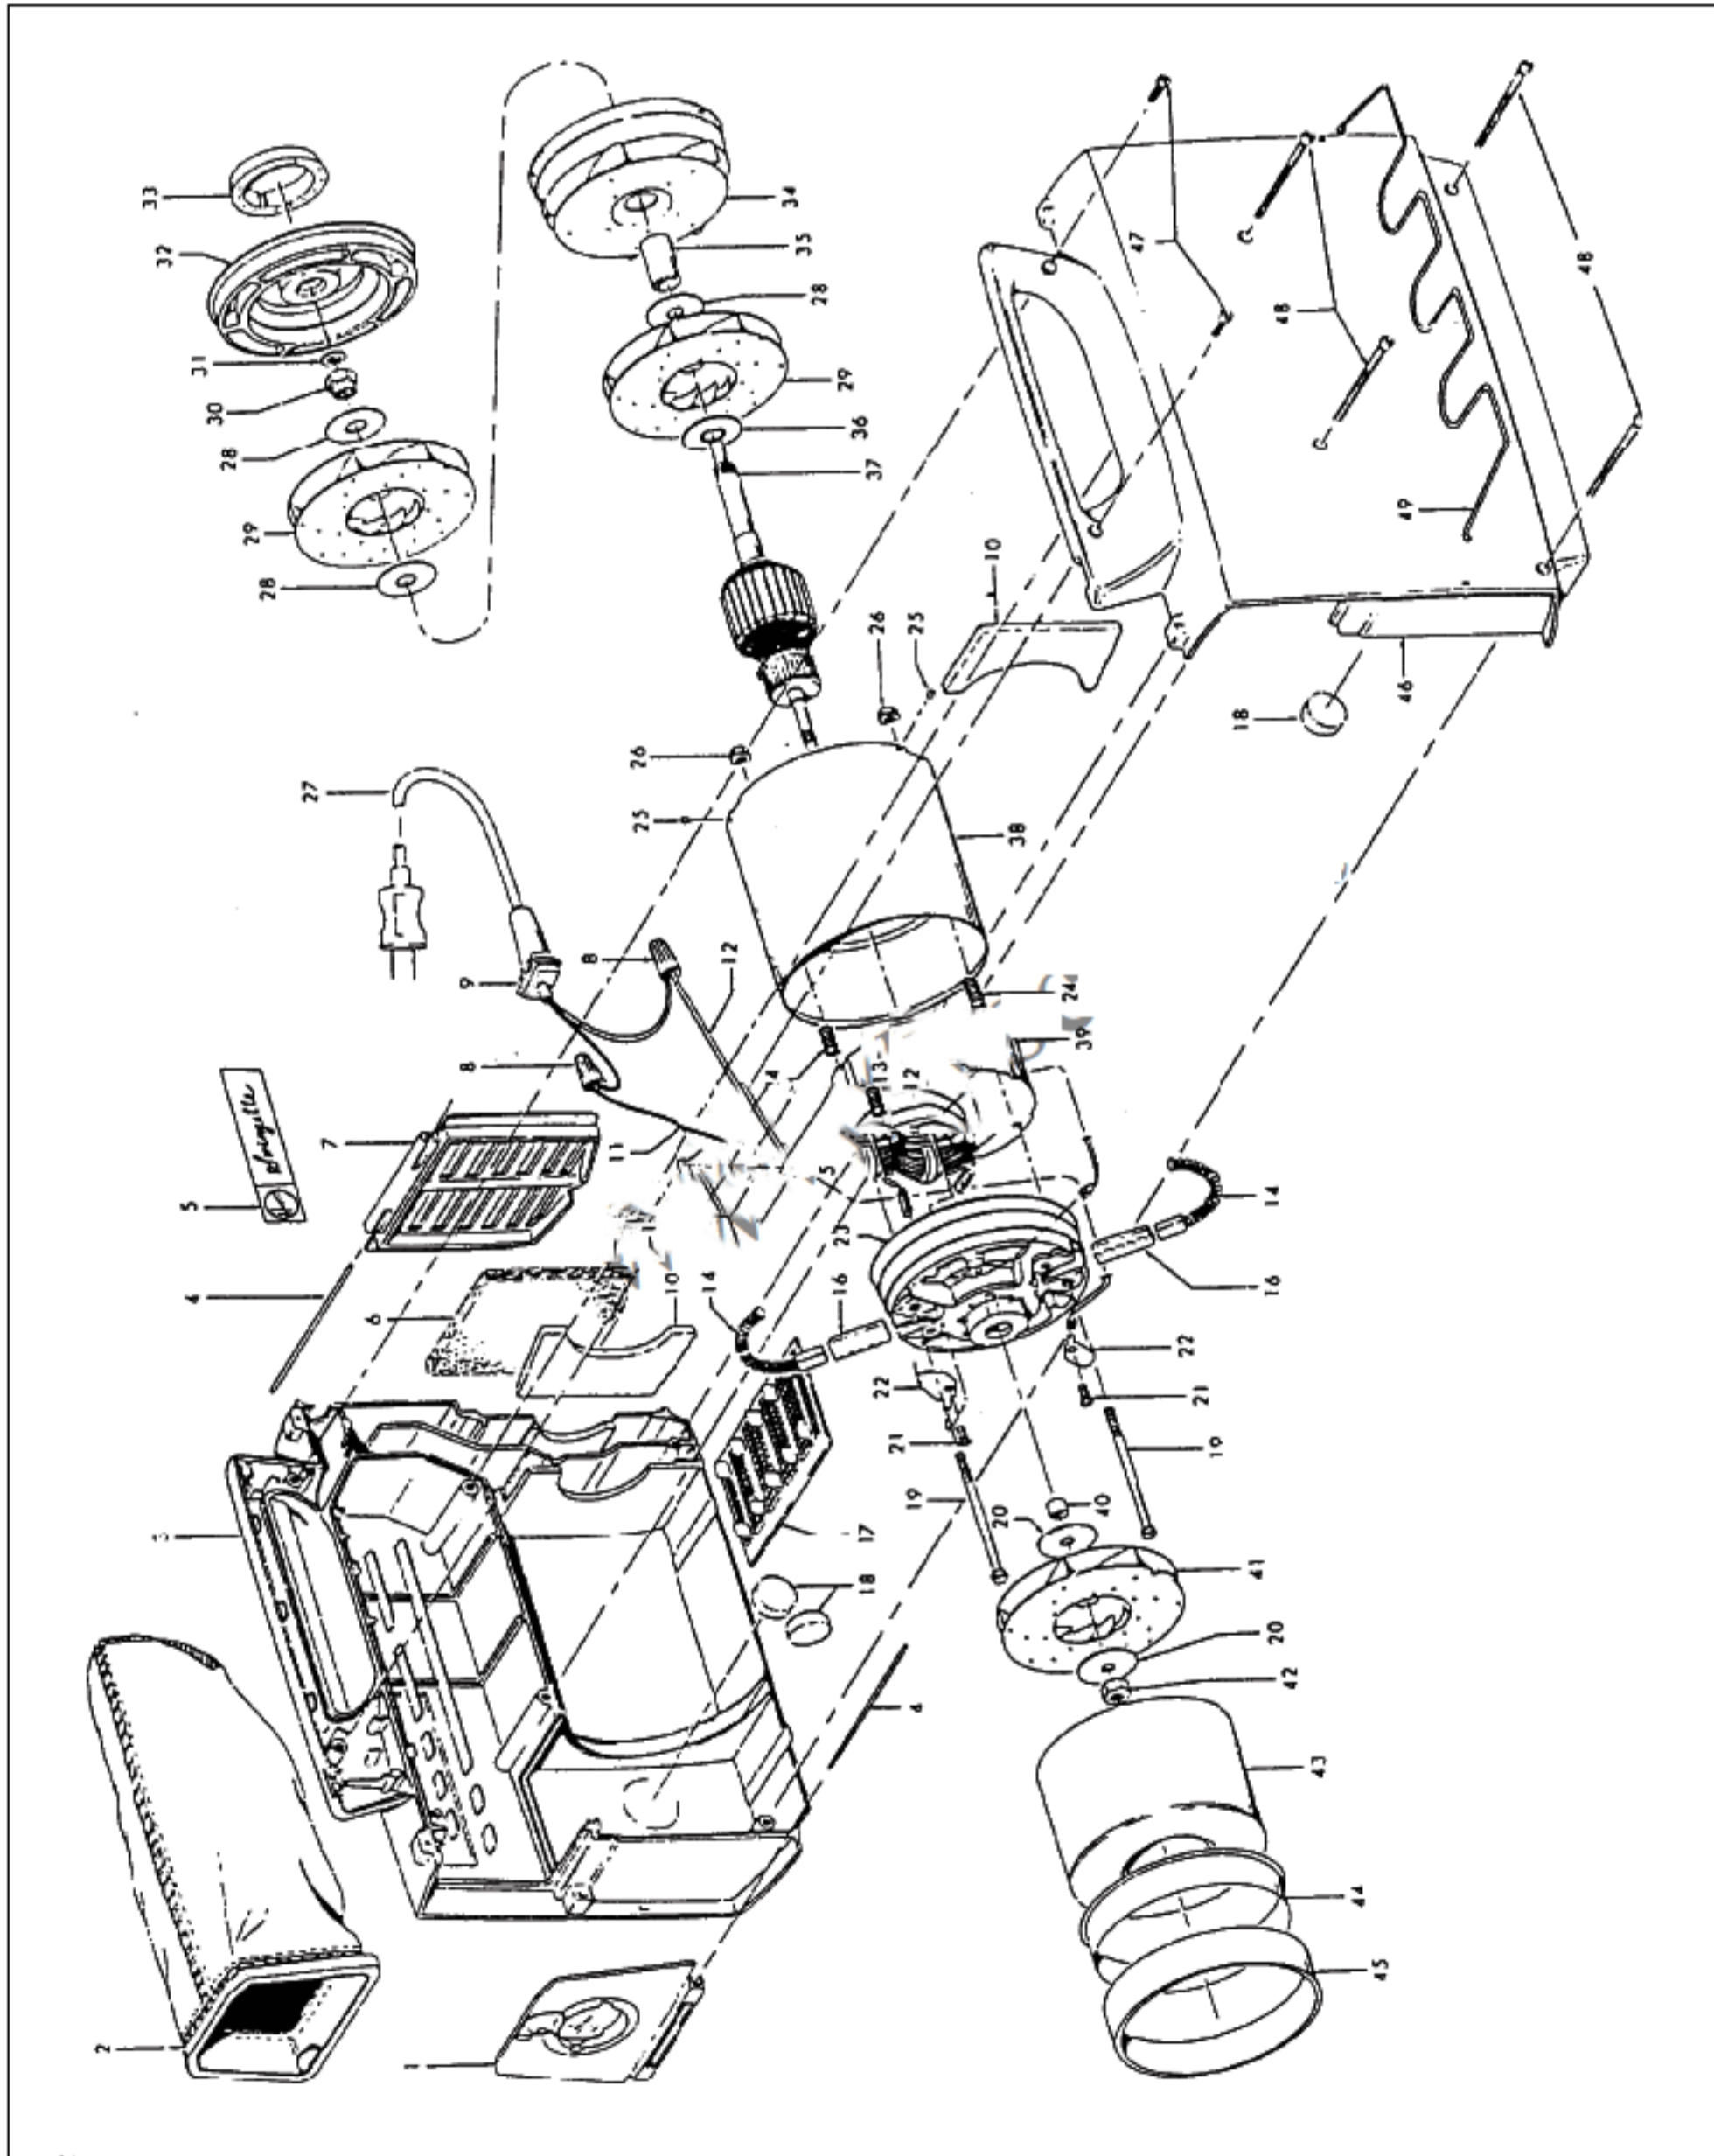

This Owner's Manual is provided and hosted by Appliance Factory Parts.

HOOVER S1015-030 Owner's Manual

[Shop genuine replacement parts for HOOVER
S1015-030](#)

[Find Your HOOVER Vacuum Cleaner Parts - Select From 1456 Models](#)

----- Manual continues below part list -----

Available Replacement Parts for HOOVER S1015-030

[H-43662023](#)

BAG CLOTH PORTAPOWER

HOOVER Original

SWINGETTE & PORTAPOWER

Models 404, 409, S1015, S1015-030, S1015-031, S1015-032, S1015-033, S1029

Original **HOOVER**

SWINGETTE & PORTAPOWER

Models 404, 409, S1015, S1015-030, S1015-031, S1015-032, S1015-033, S1029

KEY	PART NO.	DESCRIPTION
1	H-162229 AG	Bag Door Ass'y
	H-162229 JX	Bag Door Ass'y - S1029
2	H-43662023	Bag Ass'y Comp.
3	H-162064 LL +	Housing Ass'y - R.H. - 404
	H-166982 DM +	Housing Ass'y - R.H. - 409
	H-42222028	Housing Ass'y - R.H. - JM
	H-42222030 +	Housing Ass'y - R.H. - S1029
4	H-162062 AY	Hinge Pin (2)
5	H-162483 +	Nameplate - 404
6	H-34366001	Diffuser
7	H-162059 JM	Diffuser Door - 404
	H-162059 DR	Diffuser Door - 409
	H-162059 DS	Diffuser Door
	H-162059 JX	Diffuser Door - S1029
8	H-48969 *	Solderless Connector (2)
9	H-14648 JM	Cord Protector
10	H-162066 +	Housing Muffler (2)
11	H-12062 +	Lead Wire Ass'y - Black
12	H-162075 +	Lead Wire Ass'y - Yellow
13	H-162074	Lead Wire Ass'y - White
14	H-12031	Motor Brush Ass'y (2)
15	H-12971	Switch
16	H-12029	Motor Brush Holder (2)
17	H-162083 HE	Secondary Filter
18	H-163434	Pressure Pad (3)
19	H-12022	Field Lamination Bolt (2)
20	H-21312701 *	Washer (2)
21	H-21447028 *	Screw - Self Tapping (2)
22	H-12033	Motor Brush Retainer (2)
23	H-12059	Motor Brush Housing Ass'y
24	H-12854	Compression Spring (2)
25	H-12007 *	Pin (3)
26	H-21651037 *	Nut - Special (2)
27	H-46363271	Attach. Cord Ass'y
28	H-21312700	Washer (3)
29	H-43566003	Fan Ass'y (2)
30	H-12000	Fan Nut
31		Not Applicable
32	H-12038	Motor End Cap Ass'y