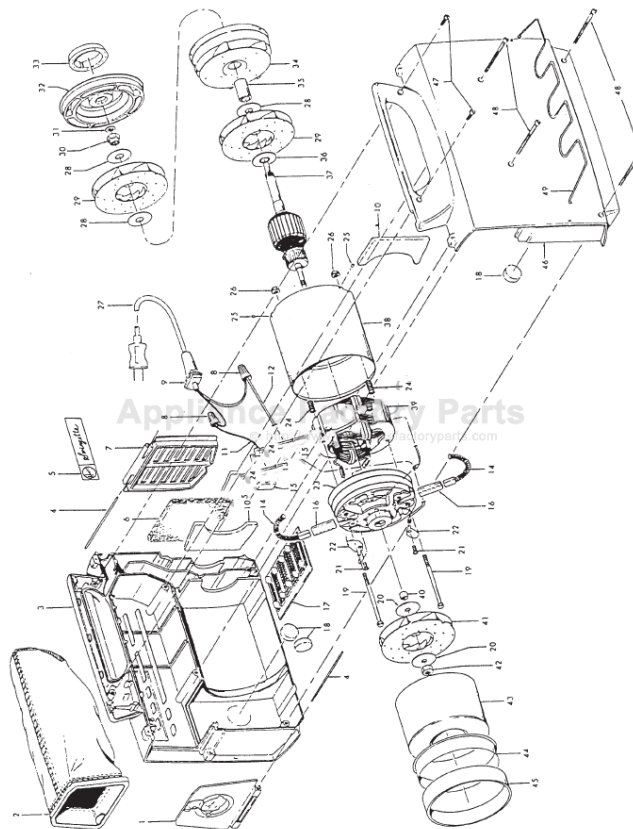

This Owner's Manual is provided and hosted by Appliance Factory Parts.

HOOVER S1015-031 Owner's Manual

[Shop genuine replacement parts for HOOVER
S1015-031](#)

[Find Your HOOVER Vacuum Cleaner Parts - Select From 1456 Models](#)

----- Manual continues below part list -----

Available Replacement Parts for HOOVER S1015-031

[H-43662023](#)

BAG CLOTH PORTAPOWER

Original **HOOVER**

SWINGETTE & PORTAPOWER

Models 404, 409, S1015, S1015-030, S1015-031, S1015-032, S1015-033, S1029

KEY	PART NO.	DESCRIPTION
33	H-12089	Motor Mount - R.H.
34	H-18656	Interstage Housing
35	H-170055	Fan Spacer
36	H-12003	Fan Spacer
37	H-167673	Armature Ass'y Comp.
38	H-12050	Motor Casing
39	H-167677	Field Ass'y Comp.
40	H-12013	Spacer
41	H-43566005	Fan
42	H-12028	Nut
43	H-163426	Outerstage Housing Ass'y
44	H-163546	Retaining Ring
45	H-161957	Motor Seal Mount
46	H-162065 LL +	Housing Ass'y - L.H. - 404
	H-162065 DM	Housing Ass'y - L.H. - 409
	H-37223057	Housing Ass'y - L.H.
47	H-21447043 *	Screw - Self Tapping (2)
48	H-21479573	Screw - Self Tapping (4)
49	H-162060 AW	Tool Holder