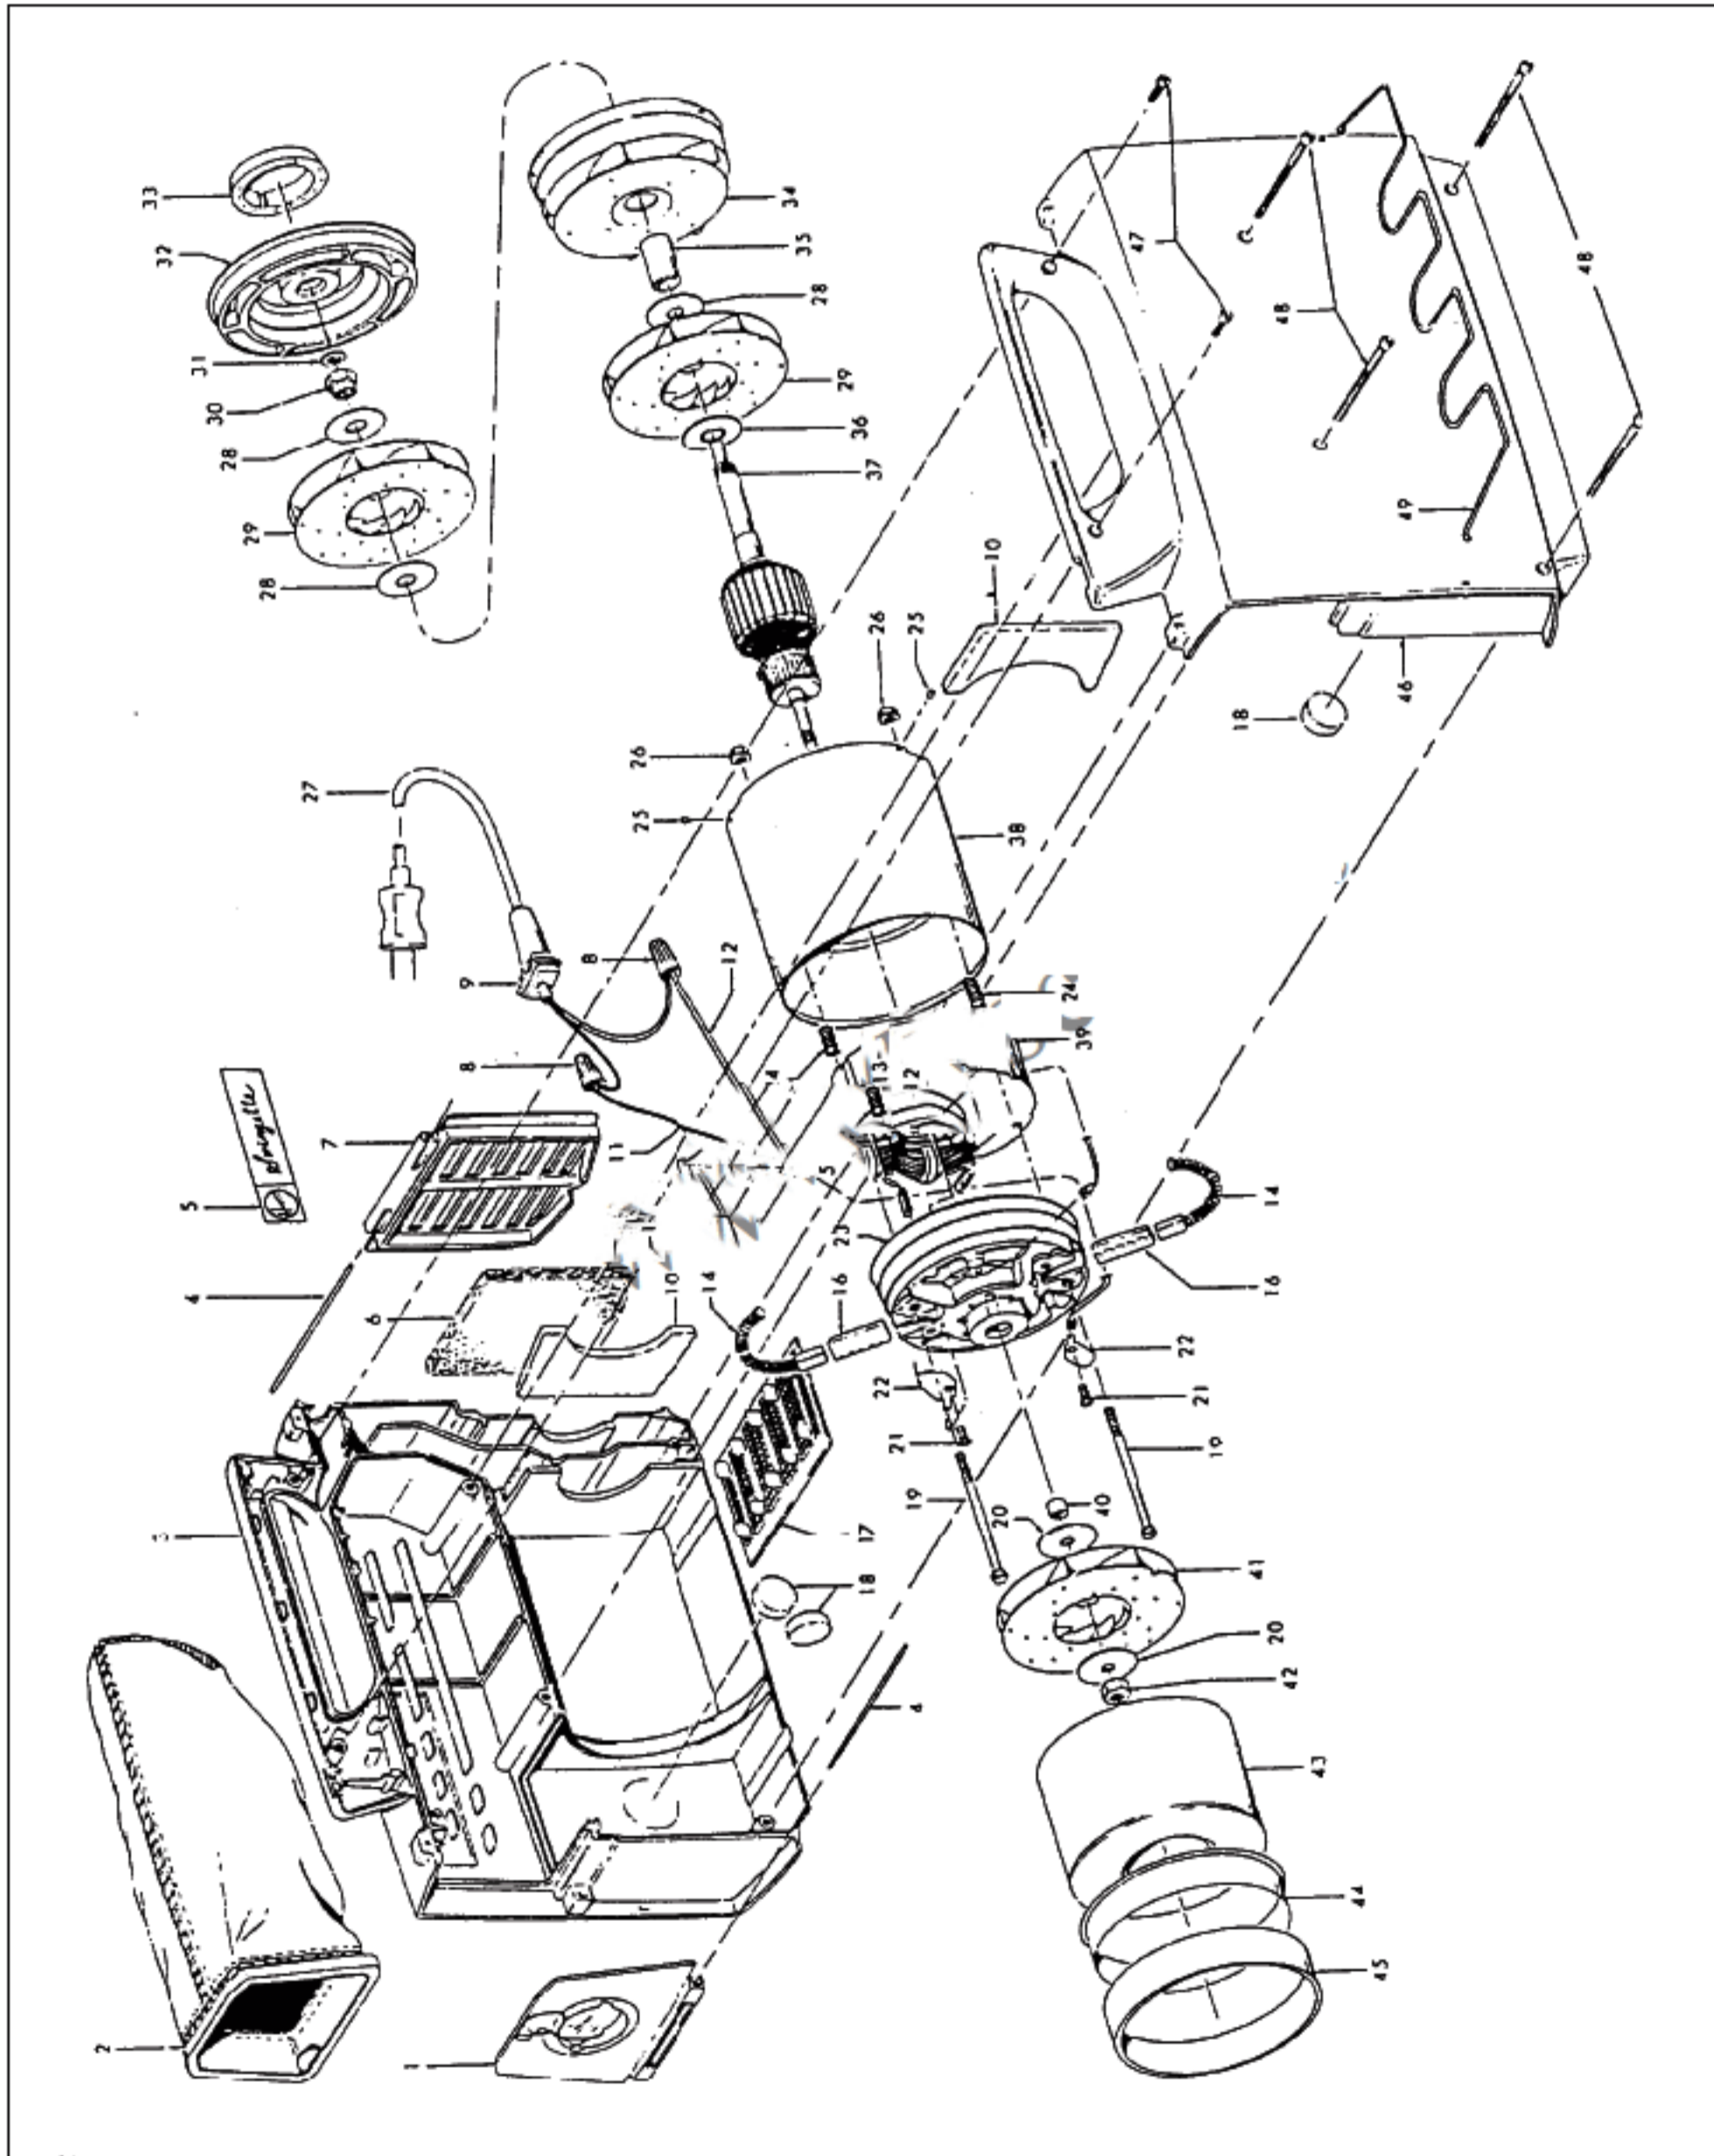

HOOVER Original

SWINGETTE & PORTAPOWER

Models 404, 409, S1015, S1015-030, S1015-031, S1015-032, S1015-033, S1029

Original **HOOVER**

SWINGETTE & PORTAPOWER

Models 404, 409, S1015, S1015-030, S1015-031, S1015-032, S1015-033, S1029

KEY	PART NO.	DESCRIPTION
33	H-12089	Motor Mount - R.H.
34	H-18656	Interstage Housing
35	H-170055	Fan Spacer
36	H-12003	Fan Spacer
37	H-167673	Armature Ass'y Comp.
38	H-12050	Motor Casing
39	H-167677	Field Ass'y Comp.
40	H-12013	Spacer
41	H-43566005	Fan
42	H-12028	Nut
43	H-163426	Outerstage Housing Ass'y
44	H-163546	Retaining Ring
45	H-161957	Motor Seal Mount
46	H-162065 LL +	Housing Ass'y - L.H. - 404
	H-162065 DM	Housing Ass'y - L.H. - 409
	H-37223057	Housing Ass'y - L.H.
47	H-21447043 *	Screw - Self Tapping (2)
48	H-21479573	Screw - Self Tapping (4)
49	H-162060 AW	Tool Holder