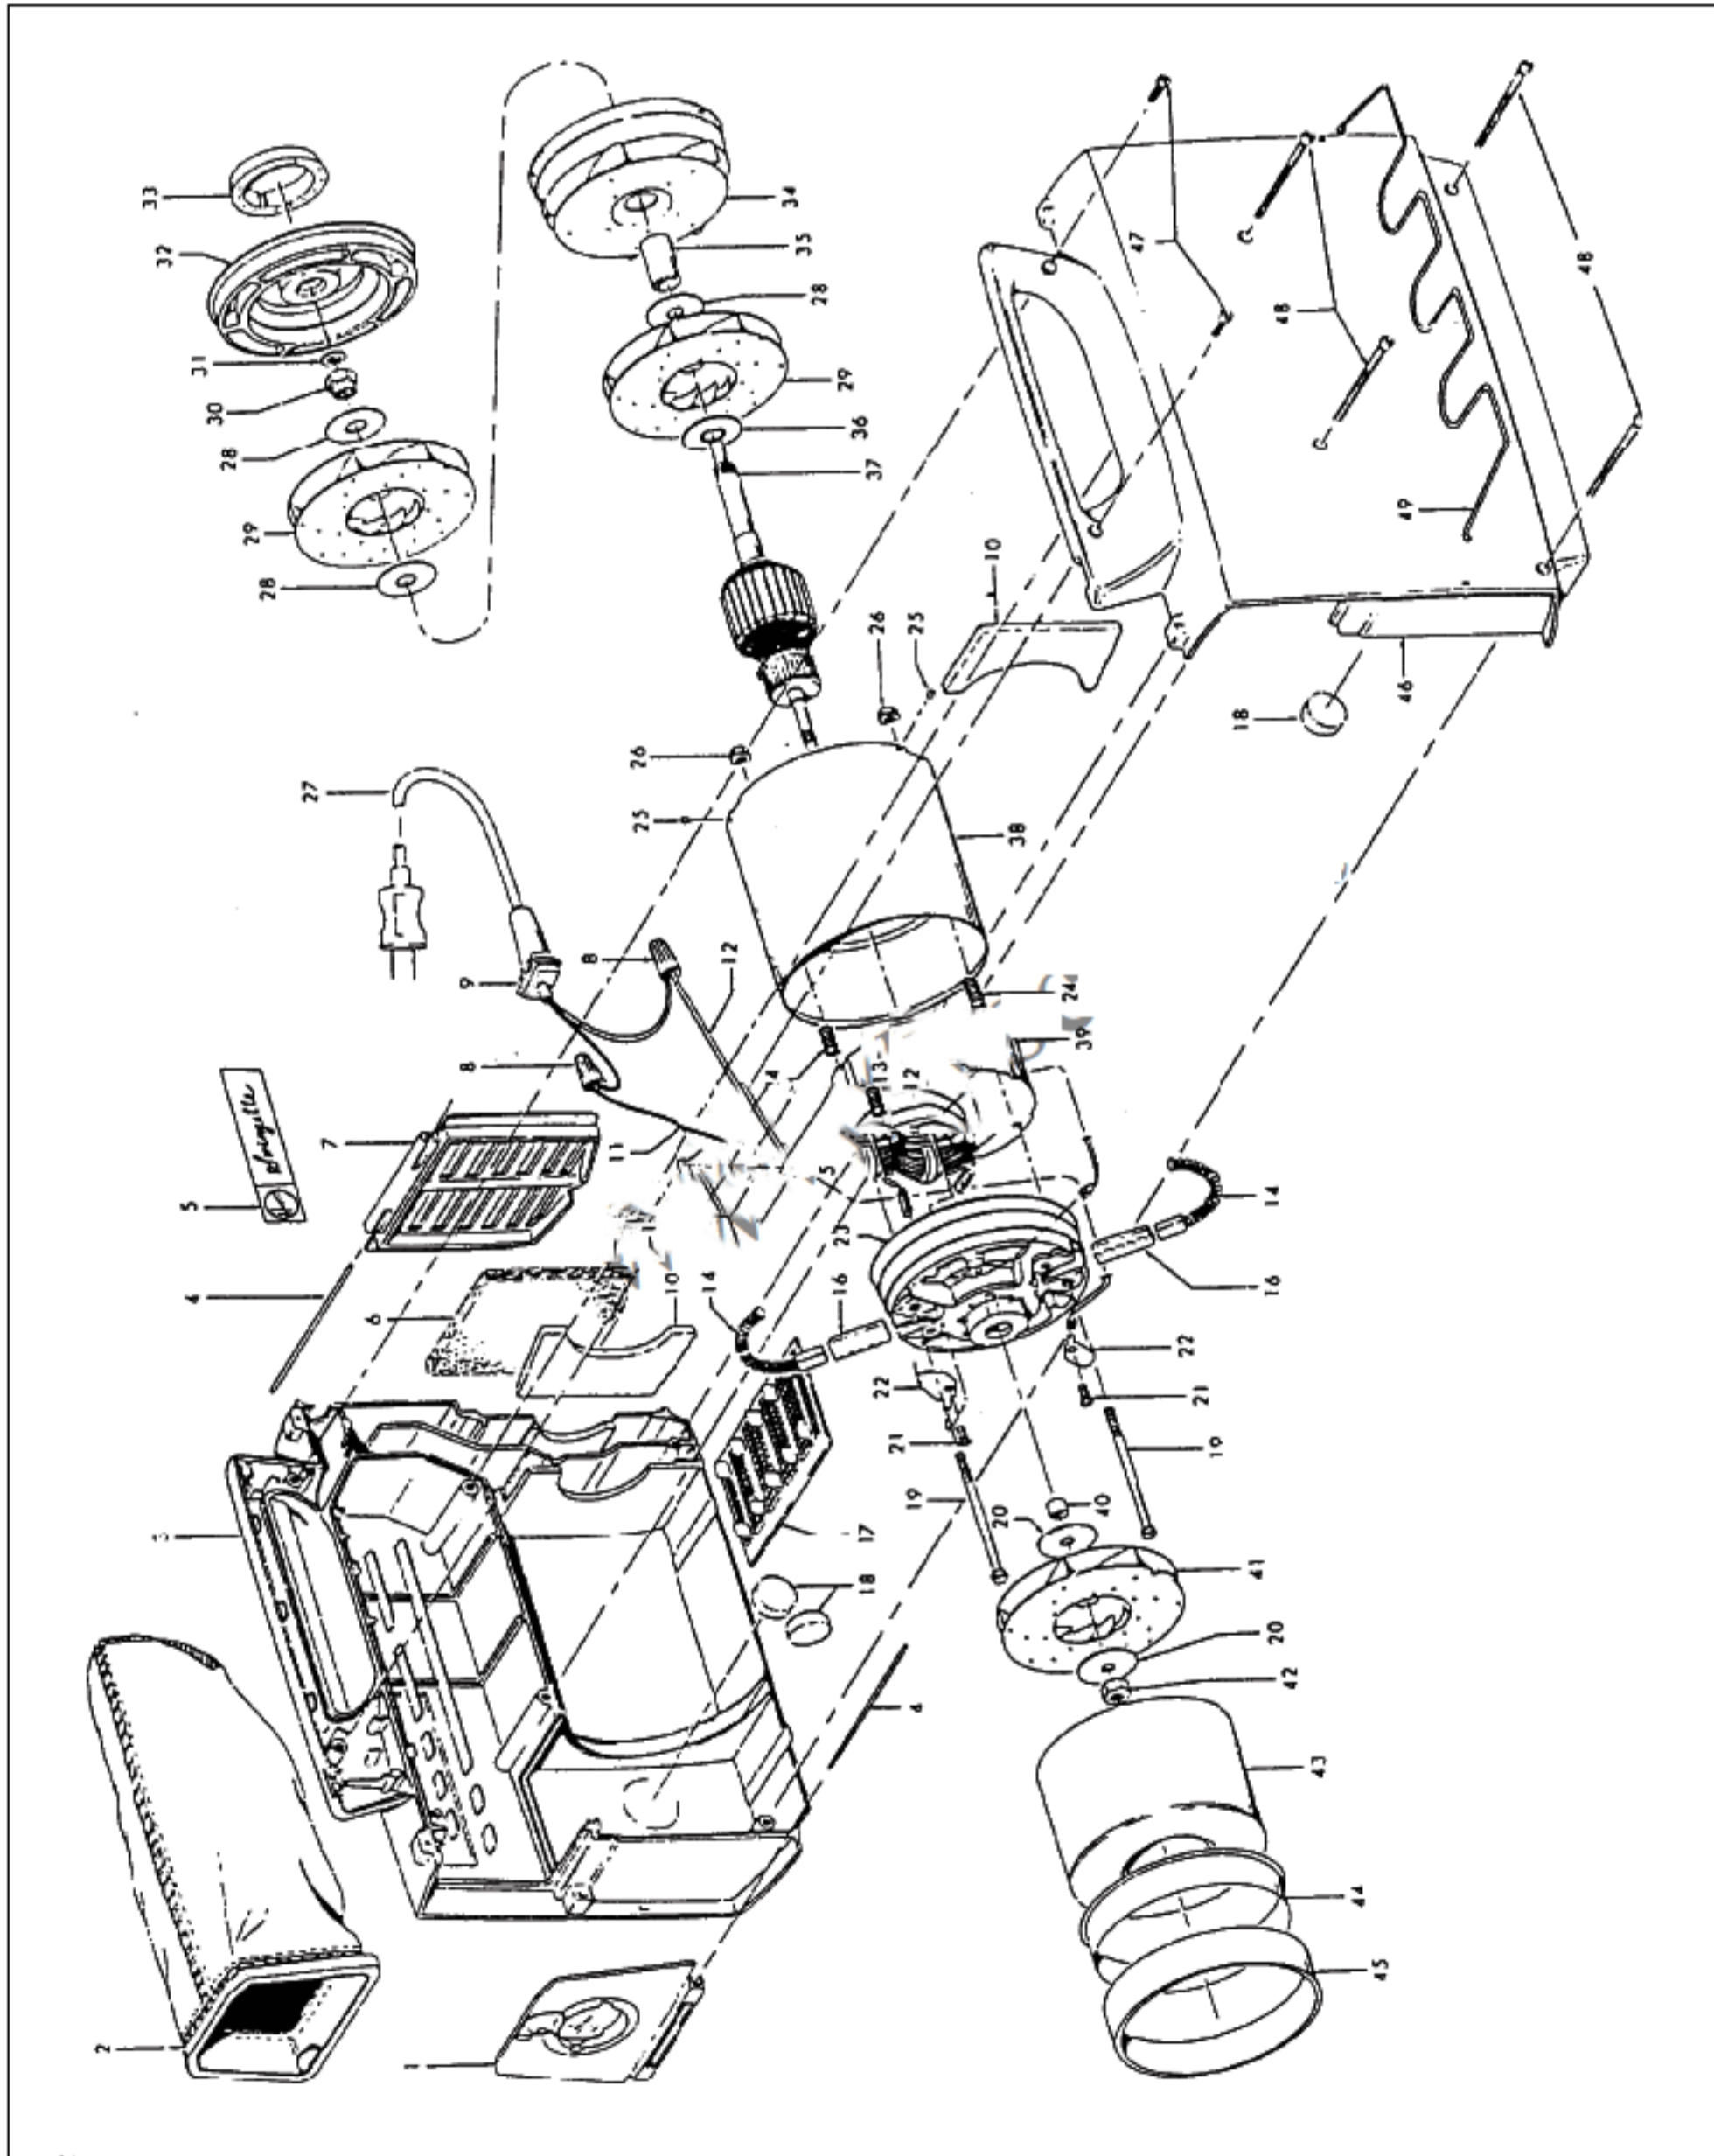

This Owner's Manual is provided and hosted by Appliance Factory Parts.

HOOVER S1015-033 Owner's Manual

[Shop genuine replacement parts for HOOVER
S1015-033](#)

[Find Your HOOVER Vacuum Cleaner Parts - Select From 1456 Models](#)

----- Manual continues below part list -----

Available Replacement Parts for HOOVER S1015-033

[H-43662023](#)

BAG CLOTH PORTAPOWER

HOOVER Original

SWINGETTE & PORTAPOWER

Models 404, 409, S1015, S1015-030, S1015-031, S1015-032, S1015-033, S1029

Original **HOOVER**

SWINGETTE & PORTAPOWER

Models 404, 409, S1015, S1015-030, S1015-031, S1015-032, S1015-033, S1029

KEY	PART NO.	DESCRIPTION
1	H-162229 AG	Bag Door Ass'y
	H-162229 JX	Bag Door Ass'y - S1029
2	H-43662023	Bag Ass'y Comp.
3	H-162064 LL +	Housing Ass'y - R.H. - 404
	H-166982 DM +	Housing Ass'y - R.H. - 409
	H-42222028	Housing Ass'y - R.H. - JM
	H-42222030 +	Housing Ass'y - R.H. - S1029
4	H-162062 AY	Hinge Pin (2)
5	H-162483 +	Nameplate - 404
6	H-34366001	Diffuser
7	H-162059 JM	Diffuser Door - 404
	H-162059 DR	Diffuser Door - 409
	H-162059 DS	Diffuser Door
	H-162059 JX	Diffuser Door - S1029
8	H-48969 *	Solderless Connector (2)
9	H-14648 JM	Cord Protector
10	H-162066 +	Housing Muffler (2)
11	H-12062 +	Lead Wire Ass'y - Black
12	H-162075 +	Lead Wire Ass'y - Yellow
13	H-162074	Lead Wire Ass'y - White
14	H-12031	Motor Brush Ass'y (2)
15	H-12971	Switch
16	H-12029	Motor Brush Holder (2)
17	H-162083 HE	Secondary Filter
18	H-163434	Pressure Pad (3)
19	H-12022	Field Lamination Bolt (2)
20	H-21312701 *	Washer (2)
21	H-21447028 *	Screw - Self Tapping (2)
22	H-12033	Motor Brush Retainer (2)
23	H-12059	Motor Brush Housing Ass'y
24	H-12854	Compression Spring (2)
25	H-12007 *	Pin (3)
26	H-21651037 *	Nut - Special (2)
27	H-46363271	Attach. Cord Ass'y
28	H-21312700	Washer (3)
29	H-43566003	Fan Ass'y (2)
30	H-12000	Fan Nut
31		Not Applicable
32	H-12038	Motor End Cap Ass'y