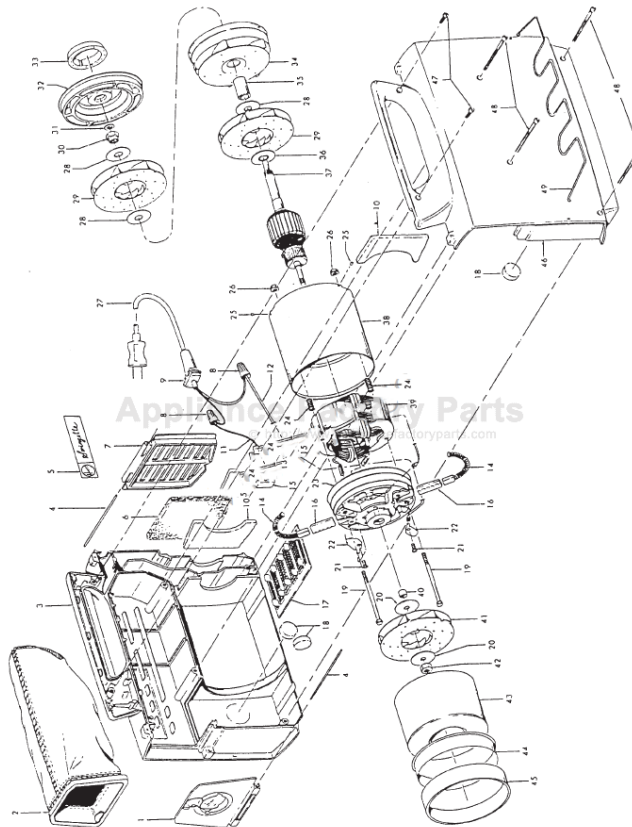

This Owner's Manual is provided and hosted by Appliance Factory Parts.

HOOVER S1015-033 Owner's Manual

[Shop genuine replacement parts for HOOVER
S1015-033](#)

[Find Your HOOVER Vacuum Cleaner Parts - Select From 1456 Models](#)

----- Manual continues below part list -----

Available Replacement Parts for HOOVER S1015-033

[H-43662023](#)

BAG CLOTH PORTAPOWER

HOOVER Original

SWINGETTE & PORTAPOWER

Models 404, 409, S1015, S1015-030, S1015-031, S1015-032, S1015-033, S1029

Original **HOOVER**

SWINGETTE & PORTAPOWER

Models 404, 409, S1015, S1015-030, S1015-031, S1015-032, S1015-033, S1029

KEY	PART NO.	DESCRIPTION
1	H-162229 AG	Bag Door Ass'y
	H-162229 JX	Bag Door Ass'y - S1029
2	H-43662023	Bag Ass'y Comp.
3	H-162064 LL +	Housing Ass'y - R.H. - 404
	H-166982 DM +	Housing Ass'y - R.H. - 409
	H-42222028	Housing Ass'y - R.H. - JM
	H-42222030 +	Housing Ass'y - R.H. - S1029
4	H-162062 AY	Hinge Pin (2)
5	H-162483 +	Nameplate - 404
6	H-34366001	Diffuser
7	H-162059 JM	Diffuser Door - 404
	H-162059 DR	Diffuser Door - 409
	H-162059 DS	Diffuser Door
	H-162059 JX	Diffuser Door - S1029
8	H-48969 *	Solderless Connector (2)
9	H-14648 JM	Cord Protector
10	H-162066 +	Housing Muffler (2)
11	H-12062 +	Lead Wire Ass'y - Black
12	H-162075 +	Lead Wire Ass'y - Yellow
13	H-162074	Lead Wire Ass'y - White
14	H-12031	Motor Brush Ass'y (2)
15	H-12971	Switch
16	H-12029	Motor Brush Holder (2)
17	H-162083 HE	Secondary Filter
18	H-163434	Pressure Pad (3)
19	H-12022	Field Lamination Bolt (2)
20	H-21312701 *	Washer (2)
21	H-21447028 *	Screw - Self Tapping (2)
22	H-12033	Motor Brush Retainer (2)
23	H-12059	Motor Brush Housing Ass'y
24	H-12854	Compression Spring (2)
25	H-12007 *	Pin (3)
26	H-21651037 *	Nut - Special (2)
27	H-46363271	Attach. Cord Ass'y
28	H-21312700	Washer (3)
29	H-43566003	Fan Ass'y (2)
30	H-12000	Fan Nut
31		Not Applicable
32	H-12038	Motor End Cap Ass'y