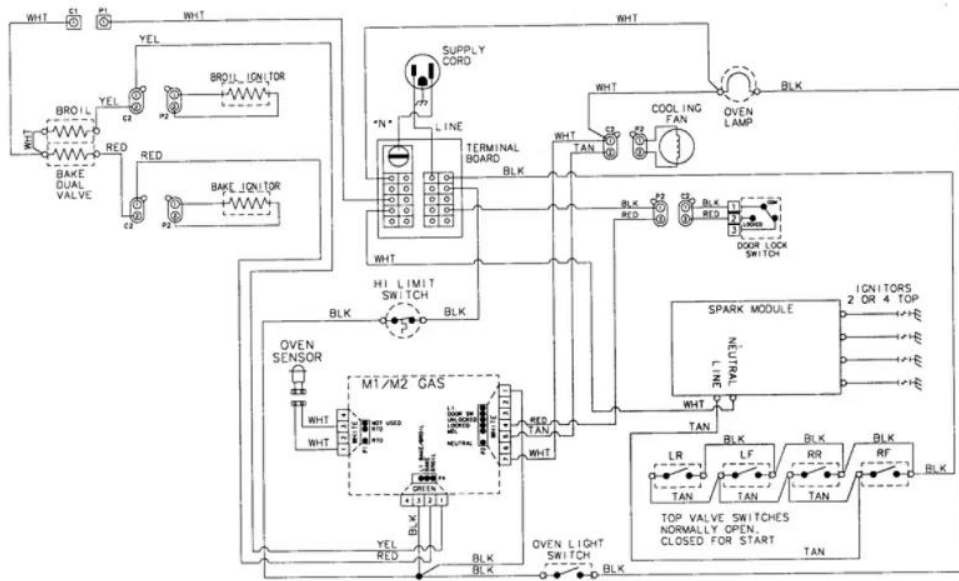

# MAYTAG MGS5752BDB Owner's Manual

[Shop genuine replacement parts for MAYTAG  
MGS5752BDB](#)

[Find Your MAYTAG Gas Range Parts - Select From 953 Models](#)

----- Manual continues below -----

- NOTICE:
1. DISCONNECT RANGE FROM POWER BEFORE REMOVING WIRE COVER.
  2. REFER ONLY TO FEATURES EQUIPPED.
  3. SERVICER PLEASE RETURN DIAGRAM TO RANGE.
  4. CAUTION: LABEL ALL WIRES PRIOR TO DISCONNECTION WHEN SERVICING CONTROLS. WIRING PROBLEMS CAN CAUSE IMPROPER AND DANGEROUS OPERATION.
  5. VERIFY PROPER OPERATION AFTER SERVICING.