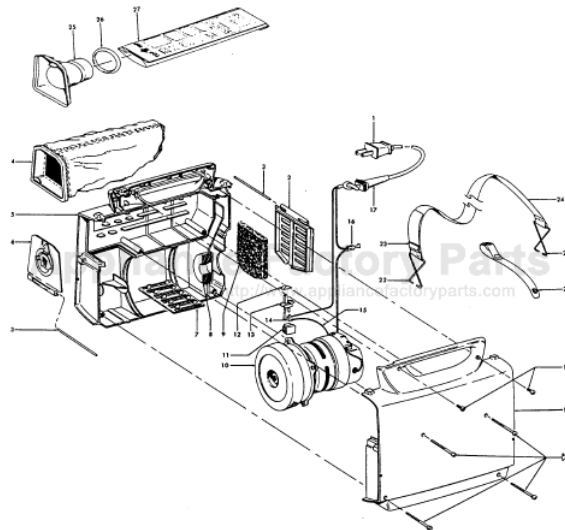

This Owner's Manual is provided and hosted by Appliance Factory Parts.

HOOVER S1015-075 Owner's Manual

[Shop genuine replacement parts for HOOVER
S1015-075](#)

[Find Your HOOVER Vacuum Cleaner Parts - Select From 1456 Models](#)

----- Manual continues below part list -----

Available Replacement Parts for HOOVER S1015-075

H-43662023	BAG CLOTH PORTAPOWER
H-43414064	DUSTING BRUSH (ONE PEICE)
H-43434223	Hose, Gray Non-Electric Dialamatic/Porta