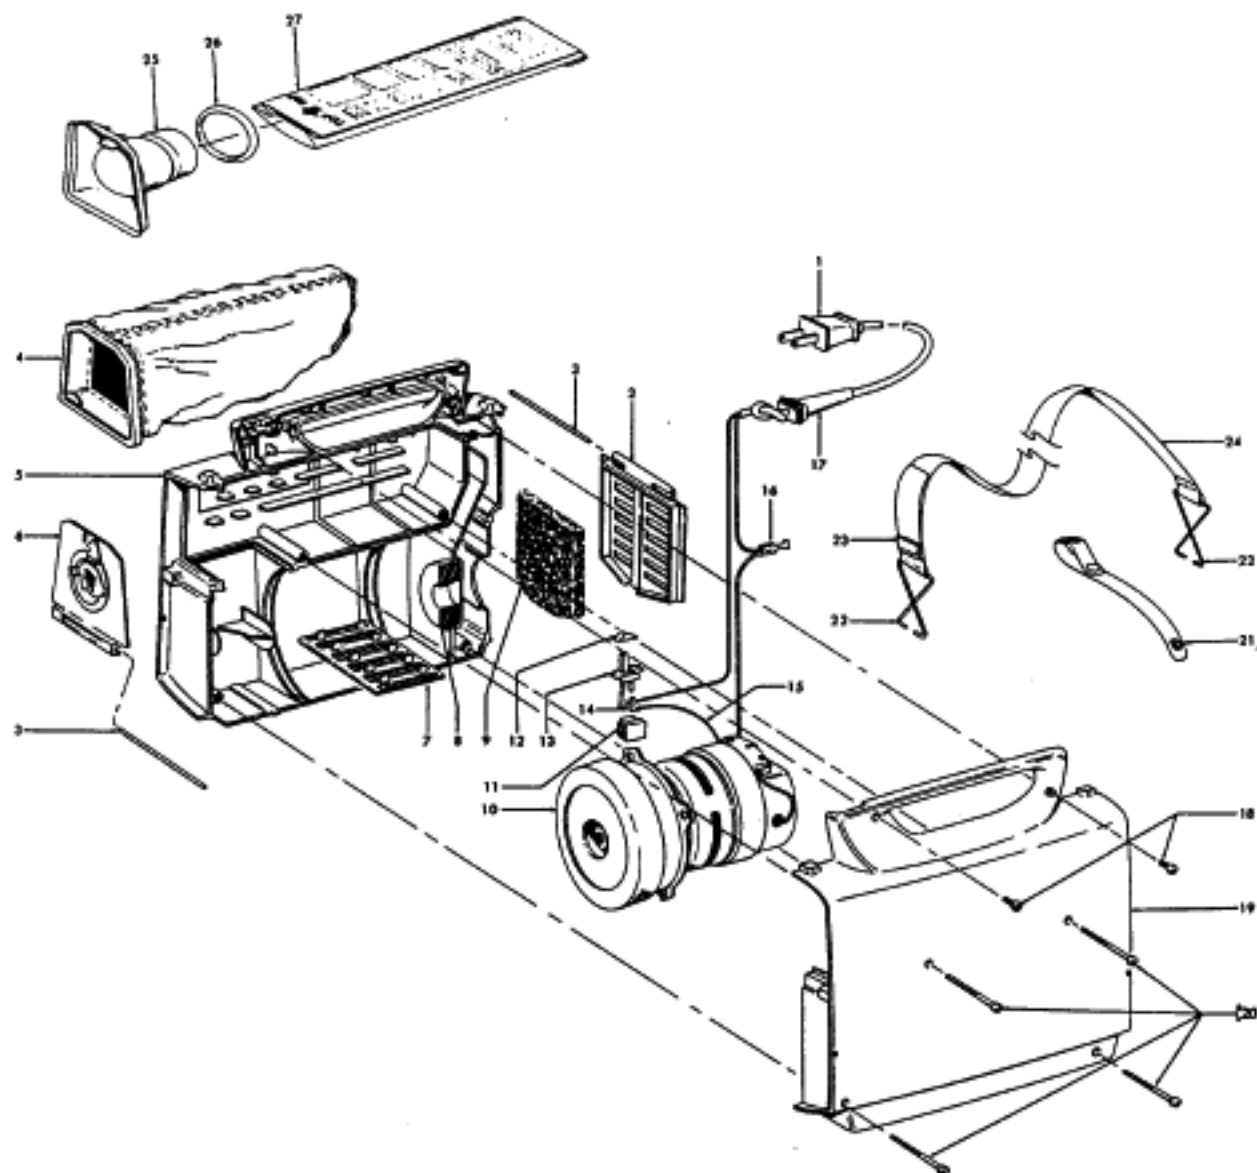

Portapower

Models S1015-075, S1029-075, S1049, S1049-022,
S1049-060, S1055, S1075, S1075-060, S1077, S1079,
S1079-060

Portapower

Models S1015-075, S1029-075, S1049, S1049-022, S1049-060, S1055, S1075, S1075-060, S1077, S1079, S1079-060

Ref. No.	Part No.	Description	Ref. No.	Part No.	Description
1	46363271	Attach. Cord Assm. - JM	20	21479573	Screw - Self Tapping (4)
2	162059AG	Diffuser Door	21	48615012	Cord Storage Strap Assm.
	162059M	+ Diffuser Door	22	15670	Strap Hook (2)
	162059JR	+ Diffuser Door		33153002	Strap Hook (2) - S1079, S1079-060
	162059JX	+ Diffuser Door	23	15668	+* Strap Buckle
	162059LB	+ Diffuser Door	24	48615022	Carrying Strap Assm.
	38768021	Diffuser Door - S1075-060		48615001	+ Carrying Strap Assm. - AG - S1079, S1079-060
3	162062AY	Hinge Pin (2)	25	38663010	Disposable Bag Support Tube - S1075, S1075-060, S1077
4	43662023	Bag Assm. Comp. - Cloth (Reusable)	26	46550AG	Disposable Bag Retainer - S1075, S1075-060, S1077
5	37223022	+ Housing Assm. R.H. - LZ	27	4010038N	Disposable Bag (5 Pk.) - S1075, S1075-060, S1077
	37223005	+ Housing Assm. R.H. - LZ		43248010	+ Wheeled Dolly Comp. - S1029-075 (See Cleaning Tool Section)
	37223103	+ Housing Assm. R.H. - JM - S1015-075	PACKAGING MATERIAL		
	37223152	Housing Assm. - RH - JM - S1075, S1075-060, S1029-075		58152062	+ Carton
	42222052	Housing Assm. - R.H. - ML - S1079 S1079-060		58172001	+ Carton - S1029-075, S1077
	37223087	Housing Assm. - R.H. - JM - S1049, S1049-060, S1055, S1077, S1049-022		58152055	+ Carton - S1079
6	162229M	+ Bag Door Assm.		58152077	+ Carton - S1049-060
	42227039	Bag Door Assm.		58152076	+ Carton - S1075-060
	162229JX	+ Bag Door Assm.		58152075	+ Carton - S1079-060
	42227015	Bag Door Assm. - S1075-060		58282006	+ Dolly Support - S1029-075
7	162063JM	Secondary Filter		58332006	+ Carton Support - S1029-075
8	33712005	Pressure Pad		58364016	+ Carton Support - S1049-060, S1075-060, S1079, S1079-060
9	34366001	Diffuser		56512065	+ Owner Manual
		Not Applicable - S1075, S1075-060, S1077		56512107	+ Owner Manual - S1075, S1077
10	43177018	Motor Assm. Comp.		56512134	+ Owner Manual - S1049-060, S1079-060
	43177089	Motor Assm. Comp. - S1049-022, S1049-060		56512135	+ Owner Manual - S1075-060
11	37922002	Terminal Shield - BZ			
12	38421012	Switch Button - AG			
		Not Applicable - S1075, S1075-060			
13	28177006	Switch			
14	27686702	* Terminal (Lead Wire)			
15	46216002	Lead Wire Assm. - Black			
16	12227	Insulated Terminal			
17	38215030	Cord Protector			
18	21447043	* Screw - Self Tapping (2)			
19	37223061	Housing Assm. L.H. - S1049, S1049-022, S1055 S1015-075, S1075, S1075-060, S1077			
	37223189	Housing Assm. L.H. - LB - S1029-075, S1049-060			
	37223143	Housing Assm. L.H. - ML - S1079, S1079-060