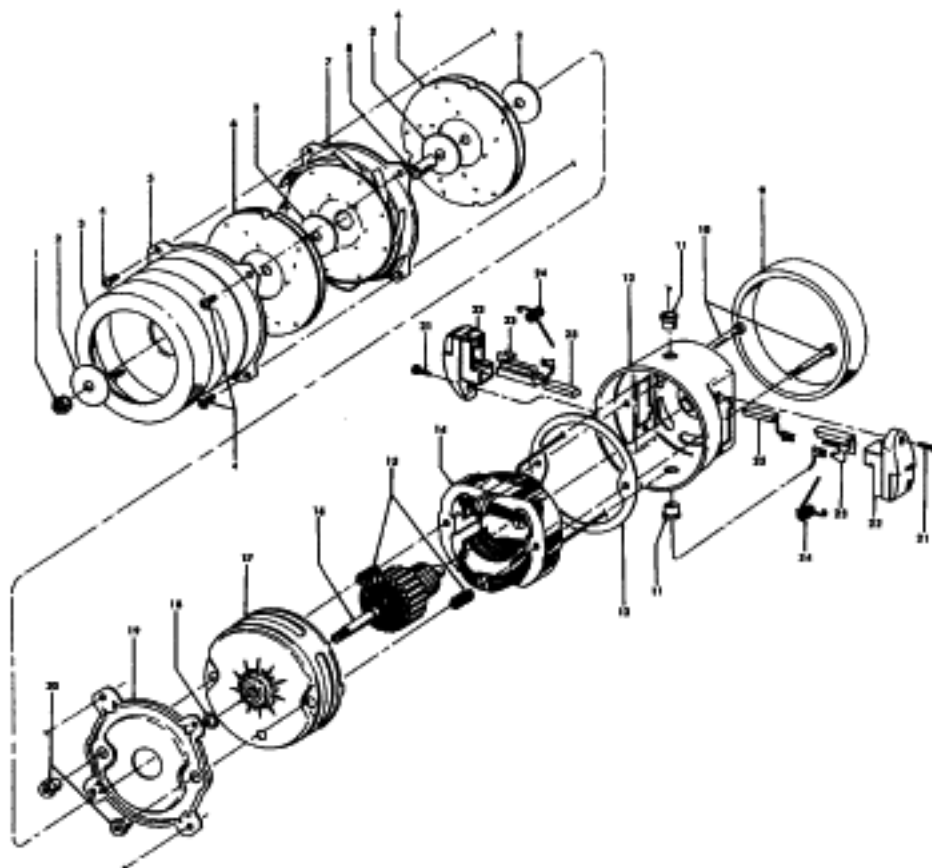

Portapower

Models S1015-075, S1029-075, S1049, S1049-022, S1049-060, S1055, S1075, S1075-060, S1077, S1077-033, S1077-060, S1079, S1079-060, S1127

Ref. No.	Part No.	Description	Ref. No.	Part No.	Description
1	33426001	Nut	14	45311035	060, S1077-060, S1079-060, S1127
2	21312701	* Washer (4)		45311051	Field Assem. Comp.
3	31328002	+ Motor Mount			Field Assem. Comp. - S1049-022, S1049-060, S1077-033, S1077-060, S1127
4	21434224	+* Screw - Self Tapping (4)	15	167721FW	Compression Spring (2)
5	37191018	Outerstage Housing	16	44765171	Armature Assem. Comp.
6	43568017	Fan Assem. (2)	17	37191085	Motor Housing Assem. - Lower
7	43551005	Interstage Assem.	18	31148002	Spacer
8	31742010	Fan Spacer	19	36322002	Interstage Mounting Plate
9	31178007	Motor Gasket	20	167695EF	Nut - Special (2)
10	33421004	+ Field Lamination Bolt (2)	21	21429406	* Screw (2)
11	27452109	Snap Bushing (2)	22	167696AG	Brush Carrier (2)
	168702BZ	+ Bushing - S1049-022, S1049-060, S1075-060, S1077-033, S1077-060, S1079-060, S1127	23	168037	Brush Holder (2) - Use Brush Carrier 47318008 (Incl. It. 22 - 25)
12	42937003	Motor Housing Assem. - Upper	24	38353004	Spring (2)
13	31193011	+ Air Baffle Not Applicable - S1049-060, S1075-	25	167681	Motor Brush & Terminal Assem.