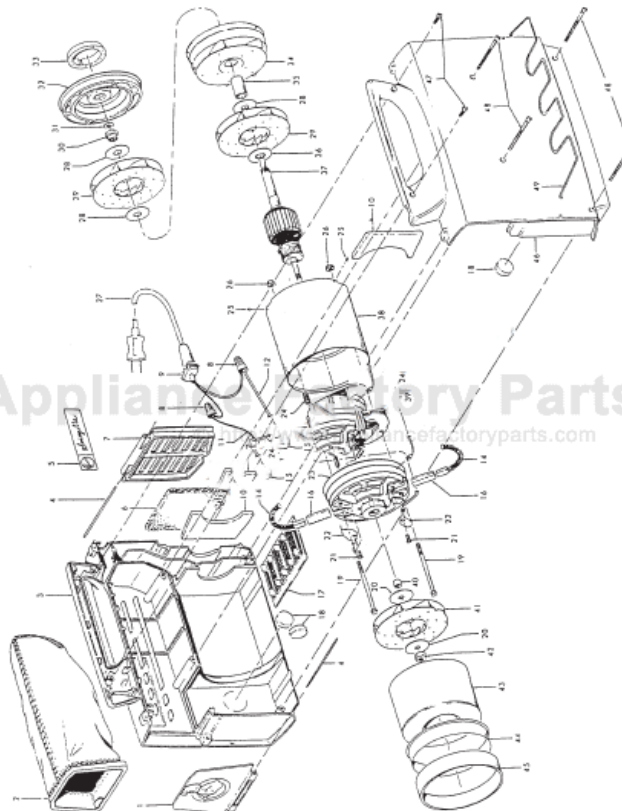

# HOOVER S1029 Owner's Manual

[Shop genuine replacement parts for HOOVER S1029](#)

[Find Your HOOVER Vacuum Cleaner Parts - Select From 1456 Models](#)

----- Manual continues below part list -----

## Available Replacement Parts for HOOVER S1029

[H-43662023](#)

BAG CLOTH PORTAPOWER