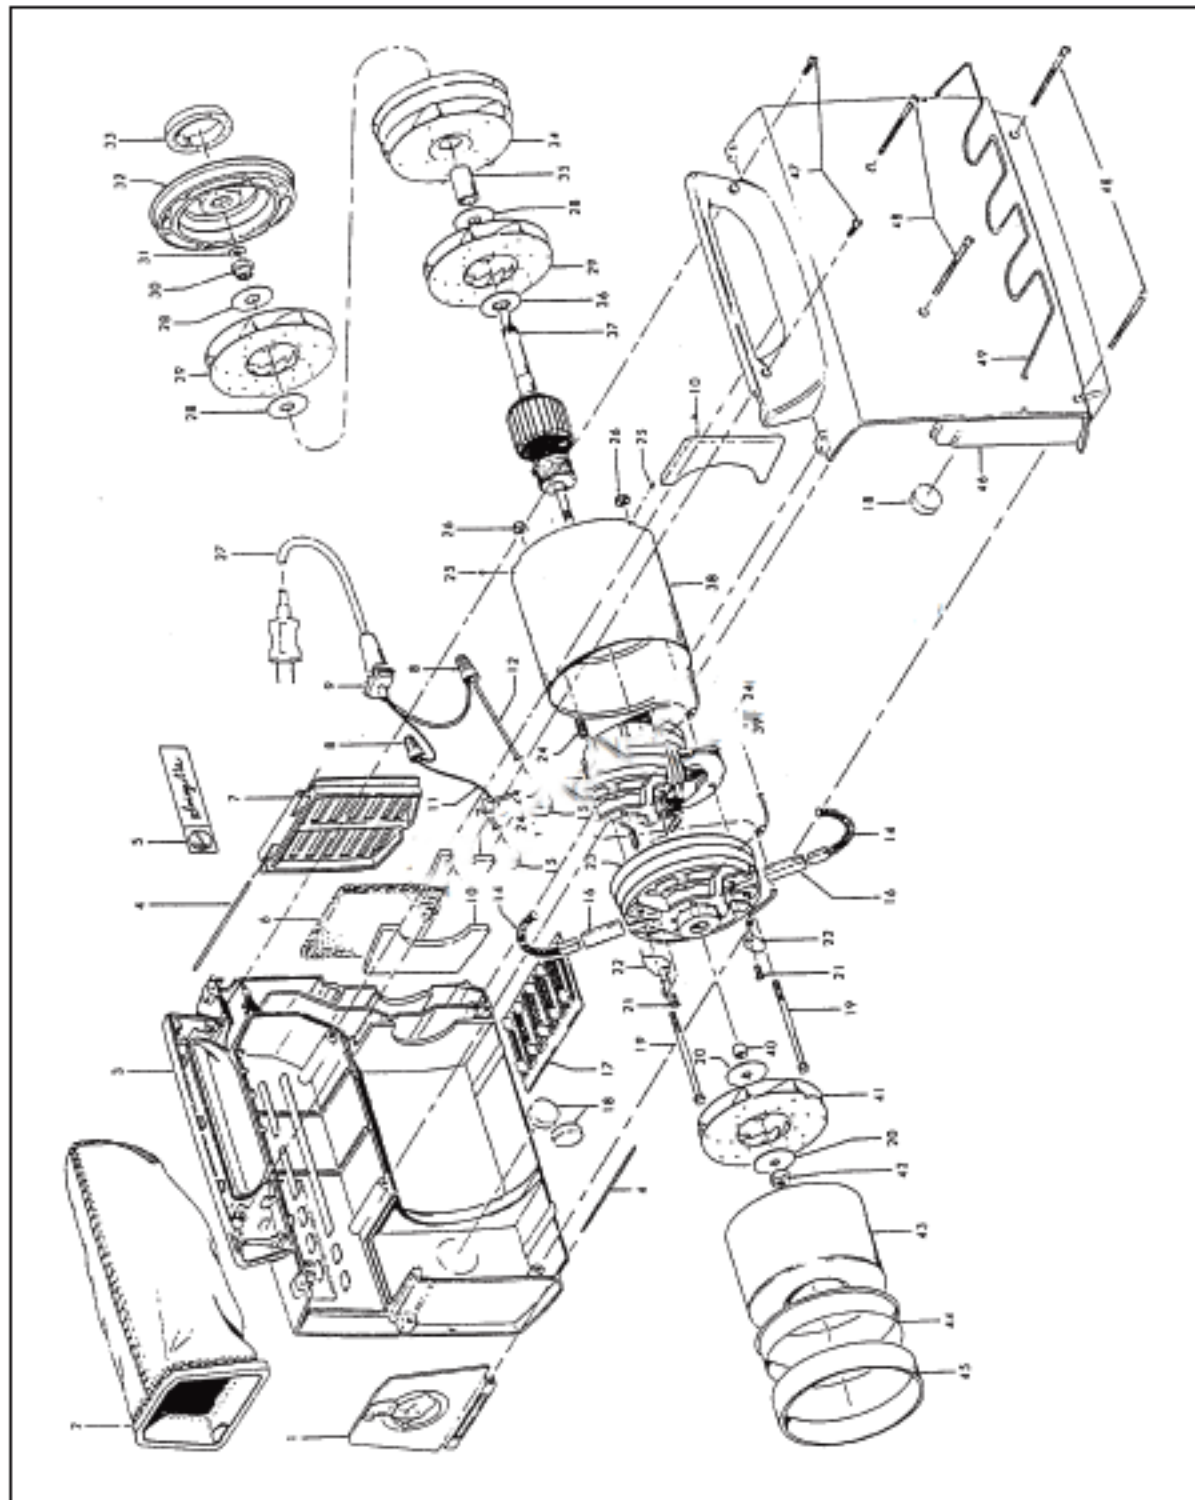

HOOVER Original

SWINGETTE & PORTAPOWER

Models 404, 409, S1015, S1015-030, S1015-031, S1015-032, S1015-033, S1029

Original **HOOVER**

SWINGETTE & PORTAPOWER

Models 404, 409, S1015, S1015-030, S1015-031, S1015-032, S1015-033, S1029

KEY	PART NO.	DESCRIPTION
1	H-162229 AG	Bag Door Ass'y
	H-162229 JX	Bag Door Ass'y - S1029
2	H-43662023	Bag Ass'y Comp.
3	H-162064 LL +	Housing Ass'y - R.H. - 404
	H-166982 DM +	Housing Ass'y - R.H. - 409
	H-42222028	Housing Ass'y - R.H. - JM
	H-42222030 +	Housing Ass'y - R.H. - S1029
4	H-162062 AY	Hinge Pin (2)
5	H-162483 +	Nameplate - 404
6	H-34366001	Diffuser
7	H-162059 JM	Diffuser Door - 404
	H-162059 DR	Diffuser Door - 409
	H-162059 DS	Diffuser Door
	H-162059 JX	Diffuser Door - S1029
8	H-48969 *	Solderless Connector (2)
9	H-14648 JM	Cord Protector
10	H-162066 +	Housing Muffler (2)
11	H-12062 +	Lead Wire Ass'y - Black
12	H-162075 +	Lead Wire Ass'y - Yellow
13	H-162074	Lead Wire Ass'y - White
14	H-12031	Motor Brush Ass'y (2)
15	H-12971	Switch
16	H-12029	Motor Brush Holder (2)
17	H-162083 HE	Secondary Filter
18	H-163434	Pressure Pad (3)
19	H-12022	Field Lamination Bolt (2)
20	H-21312701 *	Washer (2)
21	H-21447028 *	Screw - Self Tapping (2)
22	H-12033	Motor Brush Retainer (2)
23	H-12059	Motor Brush Housing Ass'y
24	H-12854	Compression Spring (2)
25	H-12007 *	Pin (3)
26	H-21651037 *	Nut - Special (2)
27	H-46363271	Attach. Cord Ass'y
28	H-21312700	Washer (3)
29	H-43566003	Fan Ass'y (2)
30	H-12000	Fan Nut
31		Not Applicable
32	H-12038	Motor End Cap Ass'y

KEY	PART NO.	DESCRIPTION
33	H-12089	Motor Mount - R.H.
34	H-18656	Interstage Housing
35	H-170055	Fan Spacer
36	H-12003	Fan Spacer
37	H-167673	Armature Ass'y Comp.
38	H-12050	Motor Casing
39	H-167677	Field Ass'y Comp.
40	H-12013	Spacer
41	H-43566005	Fan
42	H-12028	Nut
43	H-163426	Outerstage Housing Ass'y
44	H-163546	Retaining Ring
45	H-161957	Motor Seal Mount
46	H-162065 LL +	Housing Ass'y - L.H. - 404
	H-162065 DM	Housing Ass'y - L.H. - 409
	H-37223057	Housing Ass'y - L.H.
47	H-21447043 *	Screw - Self Tapping (2)
48	H-21479573	Screw - Self Tapping (4)
49	H-162060 AW	Tool Holder

ITEMS NOT ILLUSTRATED

H-27482227	Strain Relief Bushing (Used on Item 27, Model 404)
H-160356	Terminal (Used on Item 13)
H-161360	Terminal (Used on Item 13)
H-160539	Terminal (Used on Item 11 & 12)

PACKAGING MATERIAL

H-58152062	Carton - Portapower w/o Dolly
H-58172001	Carton - S1029
H-56512065 +	Owner Manual - S1015-030, 031, 032, 033, S1029

WHEELED DOLLY

H-160017 *	Retaining Ring
H-169242	Wheel Cover
H-43247006	Wheel (Includes Tire)
H-43248010	Dolly Comp.