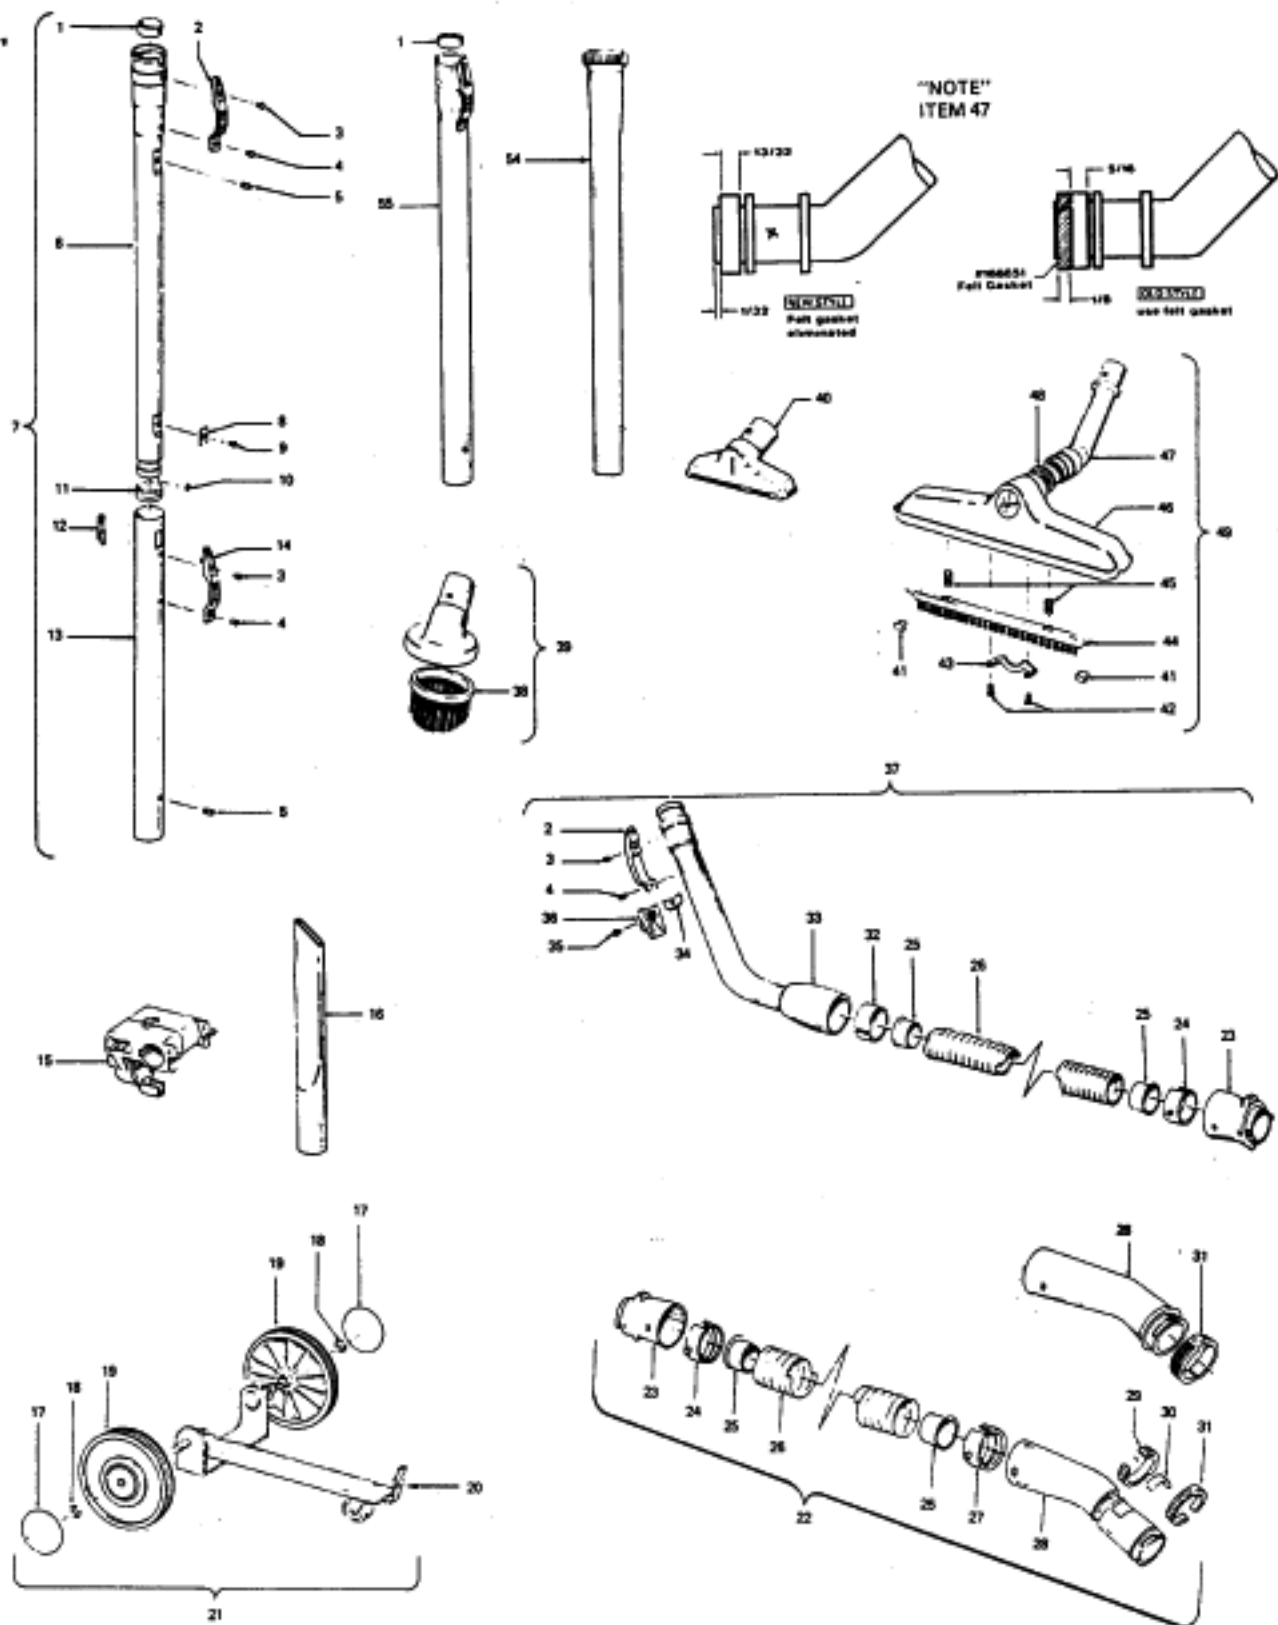

**Portapower**

**Models S1015-075, S1029-075, S1049, S1049-022, S1049-060, S1055, S1075, S1075-060, S1077, S1077-033, S1077-060, S1079, S1079-060, S1127**

Ref. No.	Part No.	Description	Ref. No.	Part No.	Description
1	33426001	Nut	14	45311035	060, S1077-060, S1079-060, S1127
2	21312701	* Washer (4)		45311051	Field Assem. Comp.
3	31328002	+ Motor Mount			Field Assem. Comp. - S1049-022, S1049-060, S1077-033, S1077-060, S1127
4	21434224	+* Screw - Self Tapping (4)	15	167721FW	Compression Spring (2)
5	37191018	Outerstage Housing	16	44765171	Armature Assem. Comp.
6	43568017	Fan Assem. (2)	17	37191085	Motor Housing Assem. - Lower
7	43551005	Interstage Assem.	18	31148002	Spacer
8	31742010	Fan Spacer	19	36322002	Interstage Mounting Plate
9	31178007	Motor Gasket	20	167695EF	Nut - Special (2)
10	33421004	+ Field Lamination Bolt (2)	21	21429406	* Screw (2)
11	27452109	Snap Bushing (2)	22	167696AG	Brush Carrier (2)
	168702BZ	+ Bushing - S1049-022, S1049-060, S1075-060, S1077-033, S1077-060, S1079-060, S1127	23	168037	Brush Holder (2) - Use Brush Carrier 47318008 (Incl. It. 22 - 25)
12	42937003	Motor Housing Assem. - Upper	24	38353004	Spring (2)
13	31193011	+ Air Baffle Not Applicable - S1049-060, S1075-	25	167681	Motor Brush & Terminal Assem.

**Model 105 Tools  
& Hose**

**Models 404, 409, S1015, S1015-030, S1015-031, S1015-032,  
S1015-033, S1015-075, S1029, S1029-075, S1049, S1049-022,  
S1055, S1075, S1077, S1077-033, S1079**