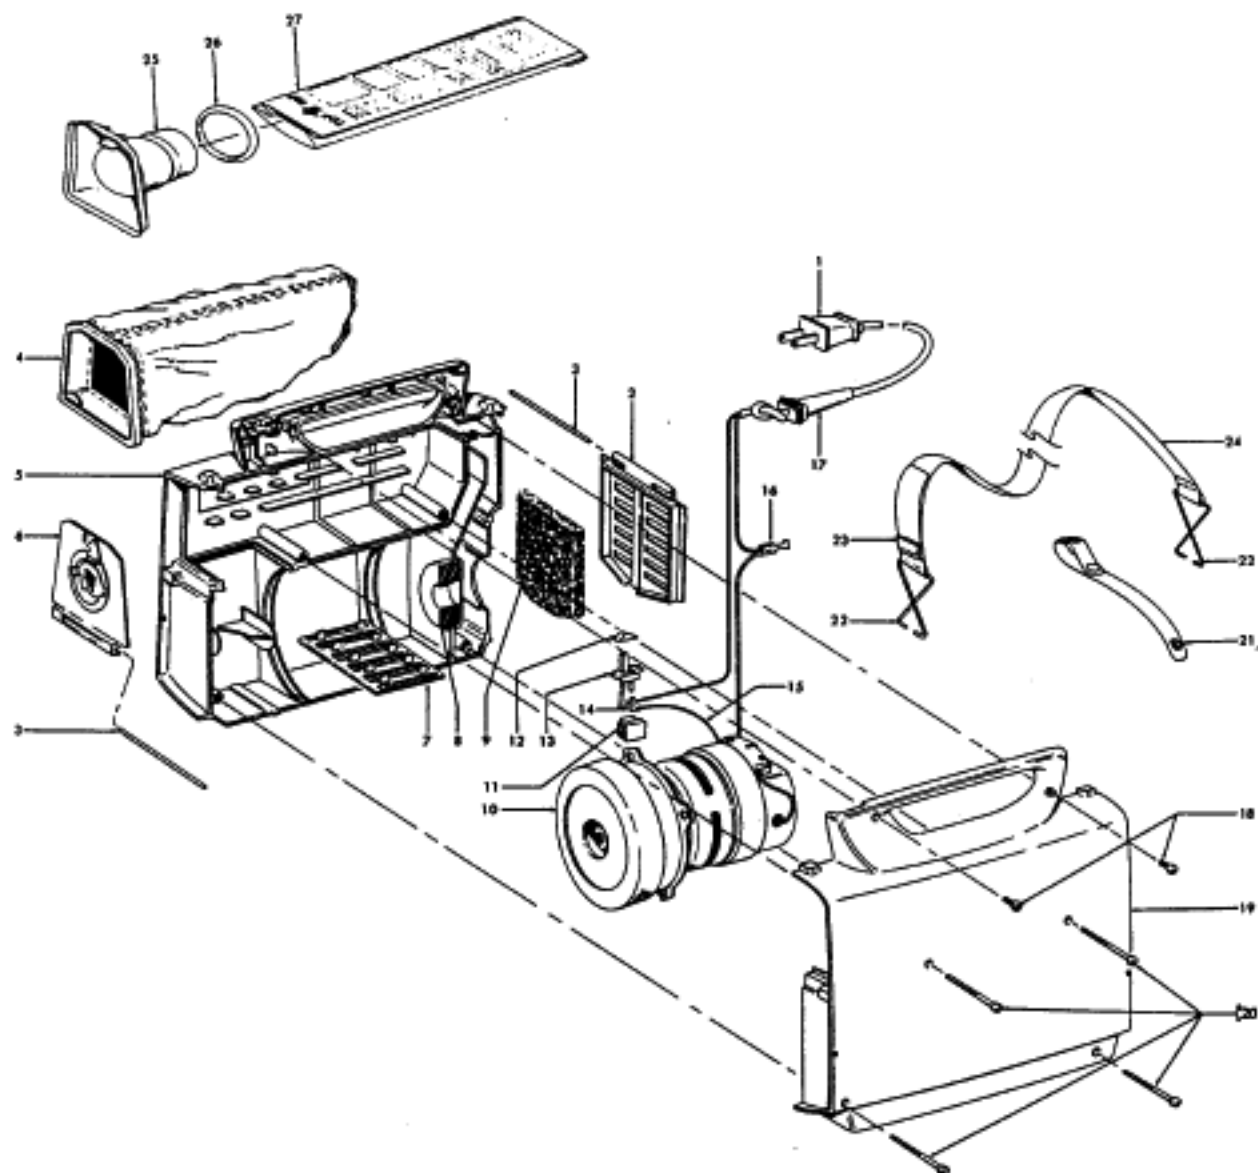

Portapower

Models S1015-075, S1029-075, S1049, S1049-022,
S1049-060, S1055, S1075, S1075-060, S1077, S1079,
S1079-060

Portapower

Models S1015-075, S1029-075, S1049, S1049-022, S1049-060, S1055, S1075, S1075-060, S1077, S1079, S1079-060

Ref. No.	Part No.	Description	Ref. No.	Part No.	Description
1	46363271	Attach. Cord Assm. - JM	20	21479573	Screw - Self Tapping (4)
2	162059AG	Diffuser Door	21	48615012	Cord Storage Strap Assm.
	162059M	+ Diffuser Door	22	15670	Strap Hook (2)
	162059JR	+ Diffuser Door		33153002	Strap Hook (2) - S1079, S1079-060
	162059JX	+ Diffuser Door	23	15668	+* Strap Buckle
	162059LB	+ Diffuser Door	24	48615022	Carrying Strap Assm.
	38768021	Diffuser Door - S1075-060		48615001	+ Carrying Strap Assm. - AG - S1079, S1079-060
3	162062AY	Hinge Pin (2)	25	38663010	Disposable Bag Support Tube - S1075, S1075-060, S1077
4	43662023	Bag Assm. Comp. - Cloth (Reusable)	26	46550AG	Disposable Bag Retainer - S1075, S1075-060, S1077
5	37223022	+ Housing Assm. R.H. - LZ	27	4010038N	Disposable Bag (5 Pk.) - S1075, S1075-060, S1077
	37223005	+ Housing Assm. R.H. - LZ		43248010	+ Wheeled Dolly Comp. - S1029-075 (See Cleaning Tool Section)
	37223103	+ Housing Assm. R.H. - JM - S1015-075	PACKAGING MATERIAL		
	37223152	Housing Assm. - RH - JM - S1075, S1075-060, S1029-075		58152062	+ Carton
	42222052	Housing Assm. - R.H. - ML - S1079 S1079-060		58172001	+ Carton - S1029-075, S1077
	37223087	Housing Assm. - R.H. - JM - S1049, S1049-060, S1055, S1077, S1049-022		58152055	+ Carton - S1079
6	162229M	+ Bag Door Assm.		58152077	+ Carton - S1049-060
	42227039	Bag Door Assm.		58152076	+ Carton - S1075-060
	162229JX	+ Bag Door Assm.		58152075	+ Carton - S1079-060
	42227015	Bag Door Assm. - S1075-060		58282006	+ Dolly Support - S1029-075
7	162063JM	Secondary Filter		58332006	+ Carton Support - S1029-075
8	33712005	Pressure Pad		58364016	+ Carton Support - S1049-060, S1075-060, S1079, S1079-060
9	34366001	Diffuser		56512065	+ Owner Manual
		Not Applicable - S1075, S1075-060, S1077		56512107	+ Owner Manual - S1075, S1077
10	43177018	Motor Assm. Comp.		56512134	+ Owner Manual - S1049-060, S1079-060
	43177089	Motor Assm. Comp. - S1049-022, S1049-060		56512135	+ Owner Manual - S1075-060
11	37922002	Terminal Shield - BZ			
12	38421012	Switch Button - AG			
		Not Applicable - S1075, S1075-060			
13	28177006	Switch			
14	27686702	* Terminal (Lead Wire)			
15	46216002	Lead Wire Assm. - Black			
16	12227	Insulated Terminal			
17	38215030	Cord Protector			
18	21447043	* Screw - Self Tapping (2)			
19	37223061	Housing Assm. L.H. - S1049, S1049-022, S1055 S1015-075, S1075, S1075-060, S1077			
	37223189	Housing Assm. L.H. - LB - S1029-075, S1049-060			
	37223143	Housing Assm. L.H. - ML - S1079, S1079-060