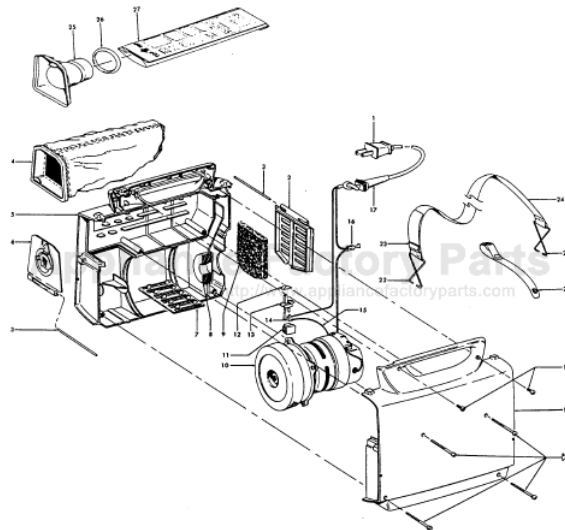

[Find Your HOOVER Vacuum Cleaner Parts - Select From 1456 Models](#)

----- Manual continues below part list -----