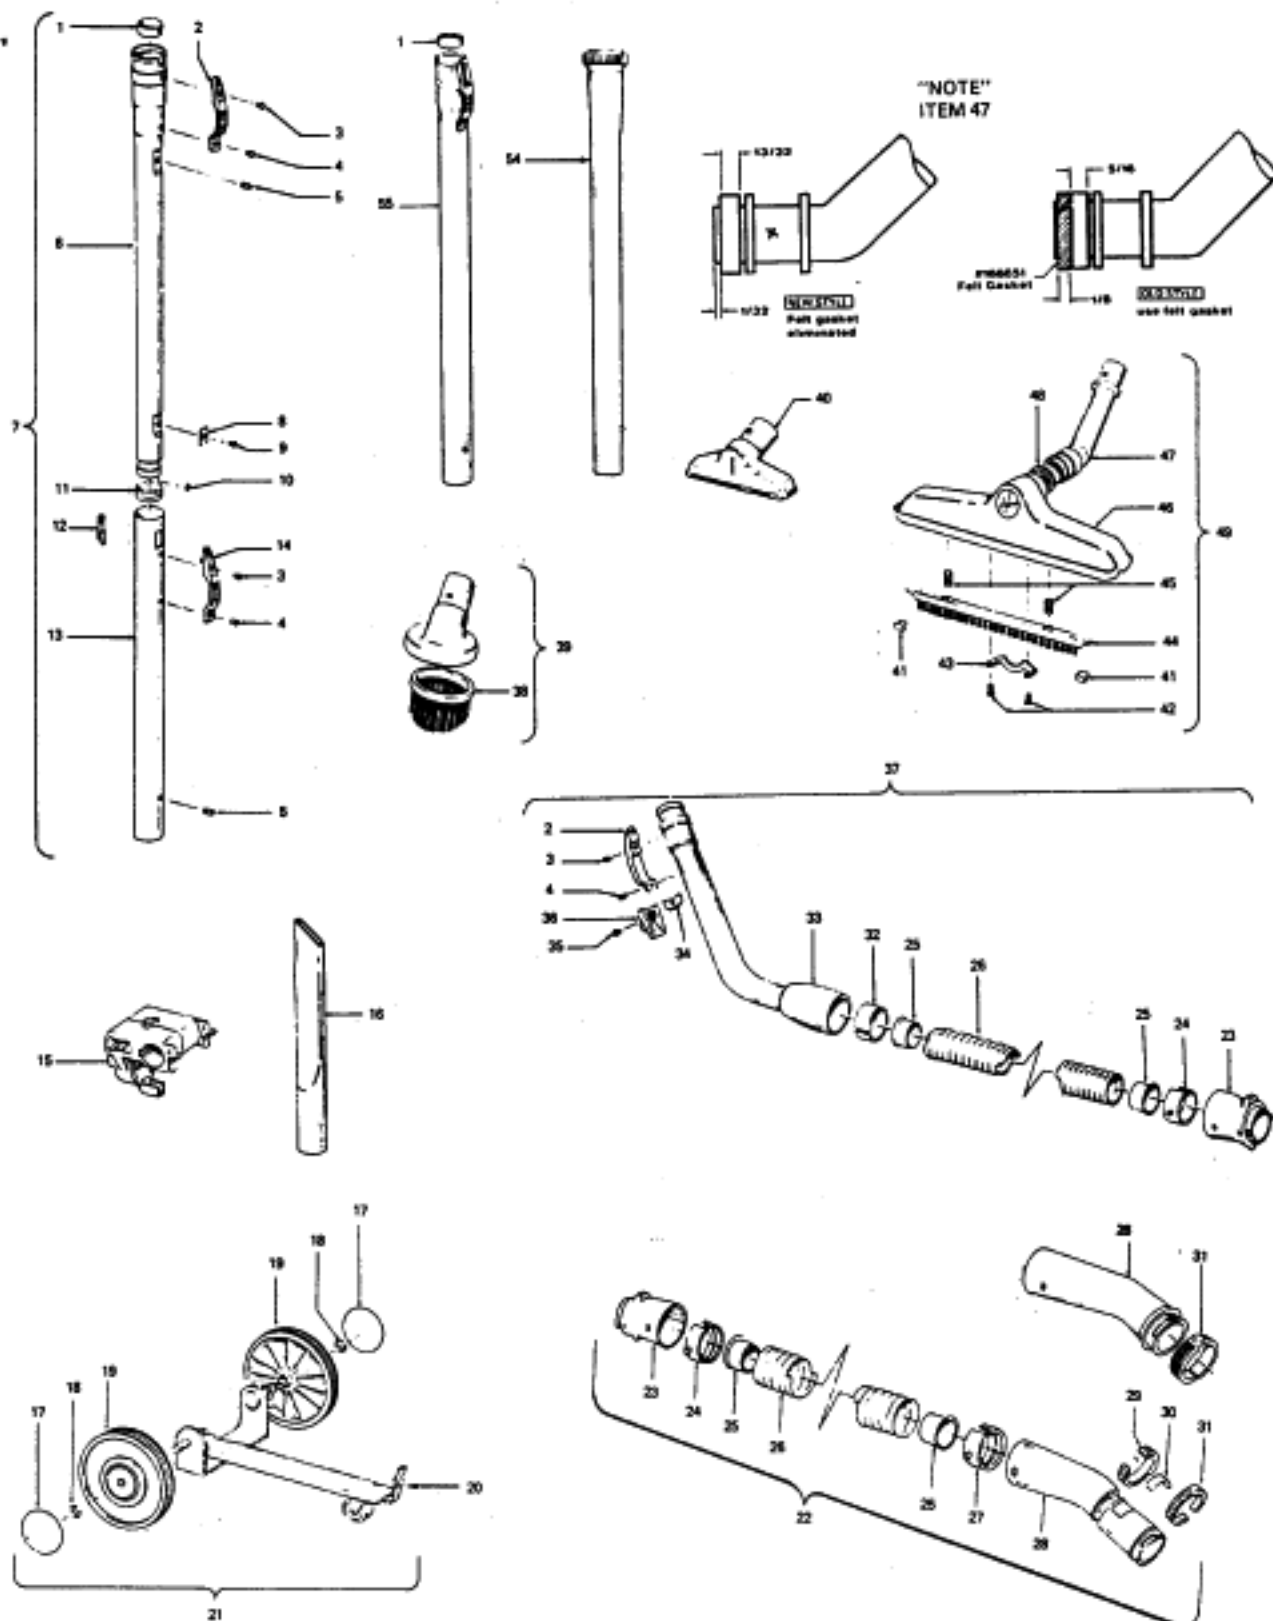

**Model 105 Tools
& Hose**

**Models 404, 409, S1015, S1015-030, S1015-031, S1015-032,
S1015-033, S1015-075, S1029, S1029-075, S1049, S1049-022,
S1055, S1075, S1077, S1077-033, S1079**

Cleaning Tools

Models 404, 409, S1015, S1015-030, S1015-031, S1015-032 S1015-033, S1015-075, S1029, S1029-075, S1049, S1049-022, S1055, S1075, S1077, S1077-033, S1079

Ref. No.	Part No.	Description	Ref. No.	Part No.	Description
1	12845JM	Gasket - 404, 409, S1015	28	43466044	Hose Grip Assm. AAP - S/C
2	12846AG	Tube Latch - 404, 409, S1015	29	38711006	Suction Control Ring - S1015-030, 031, 032, 033, 075, S1029, S1029075, S1049, S1049-022, S1055, S1079
3	12772	+* Rivet (3) - 404, 409, S1015	30	51869006	Hose Connector Label - S1015-030, 031,032,033,075, S1029, S1029075 S1049, S1049-022, S1055, S1079
4	12783	+* Rivet (3) - 404, 409, S1015	31	36153009	Latch Ring - S1015-030, 031, 032, 033, 075; S1029, S1029-075, S1049, S1049-022, S1055, S1075, S1077, S1079
5	12763AW	* Rivet (2) - 404, 409, S1015	32	12704BZ	Hose Grip Collar - 404, 409, S1015
6	12598	+ Ext. Tube Assm. - Inner - 404, 409, S1015	33	43466044	Hose Grip Assm. AAP - S/C
7	43458001	Ext. Tube Assm. Comp. - 404, 409, S1015	34	13257BZ	Suction Regulator Support - 404, 409, S1015
8	12824	+* Reinforcement Plate - 404, 409, S1015	35	13275	+* Machine Screw - 404, 409, S1015
9	12600	* Rivet - 404, 409, S1015	36	13142AG	Suction Regulator - 404, 409, S1015
10	21312704	* Washer - 404, 409, S1015	37	N/A	Use item 22
11	12844JM	+ Gasket - Inner - 404, 409, S1015	38	13263BZ	+ Brush (Use w/ 61851 JM)
12	12589	Ext. Tube Guide - 404, 409, S1015	39	43414064	Dusting Brush (One Piece)
13	12597	Ext. Tube Assm. - Outer 404, 409, S1015	40	43414057	Furniture Nozzle Assm.
14	36152018	Tube Latch - Outer - 404, 409, S1015	41	38614024	Furniture Nozzle - S1077, S1077-033
15	36433042	+ Tool Storage Rack - S1015-032, S1029, S1029-075, S1077, S1077-033, S1079	42	166646	Brush Retainer Clip
16	38617017	Crevice Tool	43	166648AW	+* Screw - Self Tapping (2)
17	169242	Wheel Cover - S1029, S1029-075, S1077	44	166650AY	+ Nozzle Tube Clamp
18	160017	* Retaining Ring - S1029, S1029-075, S1077	45	166656	Brush Back Assm.
19	43247006	Wheel (Incl. Tire) - S1029, S1029-075 S1077	46	166649FW	Spring (2)
20	43248005	+ Dolly Bracket (Incl. Caster Wheel) S1029, S1029-075	47	166763DM	+ Nozzle & Lock Assm. - 404, 409
21	43248010	+ Dolly Comp. - S1029, S1029-075	48	43414089	Nozzle & Lock Assm.
22	43248011	+ Dolly Comp. -S1077	49	166652JM	Nozzle Tube Comp. (See Note)
23	43434223	Hose Assem. Comp.	50	166651	Gasket (Felt)
24	12593JM	Hose Connector	51	0M114169	Rug & Floor Nozzle Assm.
25	38656007	Hose Connector - S1075, S1077	52	3863801P	Extension Tube -Poly - AG
26	12815BZ	Hose Connector Collar	53	43453027	Extension Tube
27	38671011	Hose Connector Collar - S1075, S1077	ITEMS NOT ILLUSTRATED		
28	32156010	Hose Sleeve (2)	54	58544004	+ Cleaning Tool Bag
29	43434213	Hose Complete	55	170110	+ Shag Rake
30	38671001	Hose Less Ends - Blow Molded - S1075, S1077	56	161852JM	+ Furniture Brush
31	36116006	Hose Connector Collar - S1015-030, 031, 032, 033, 075, S1029, S1029-075, S1049, S1049-022, S1055, S1079	57	633217A	+ Rug & Floor Nozzle Assm. - 404
32	36171025	Hose Connector - Collar - S 1 075, S1077	58	43414016	furniture Brush - AG