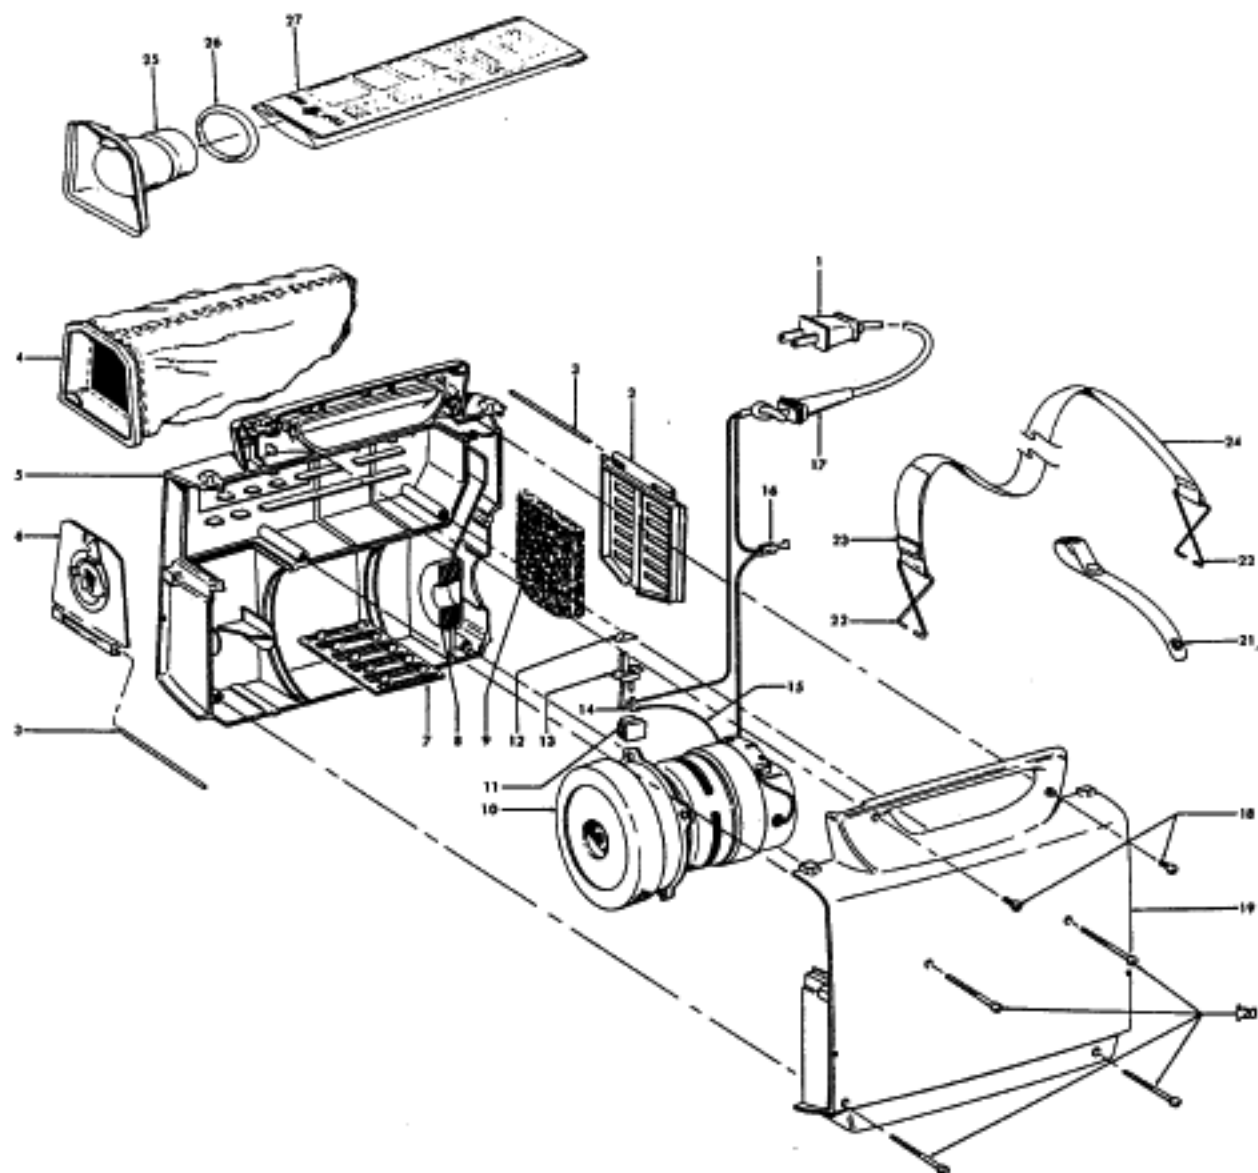

Portapower

Models S1015-075, S1029-075, S1049, S1049-022,
S1049-060, S1055, S1075, S1075-060, S1077, S1079,
S1079-060

Portapower

Models S1015-075, S1029-075, S1049, S1049-022, S1049-060, S1055, S1075, S1075-060, S1077, S1079, S1079-060

Ref. No.	Part No.	Description	Ref. No.	Part No.	Description
1	46363271	Attach. Cord Assm. - JM	20	21479573	Screw - Self Tapping (4)
2	162059AG	Diffuser Door	21	48615012	Cord Storage Strap Assm.
	162059M	+ Diffuser Door	22	15670	Strap Hook (2)
	162059JR	+ Diffuser Door		33153002	Strap Hook (2) - S1079, S1079-060
	162059JX	+ Diffuser Door	23	15668	+* Strap Buckle
	162059LB	+ Diffuser Door	24	48615022	Carrying Strap Assm.
	38768021	Diffuser Door - S1075-060		48615001	+ Carrying Strap Assm. - AG - S1079, S1079-060
3	162062AY	Hinge Pin (2)	25	38663010	Disposable Bag Support Tube - S1075, S1075-060, S1077
4	43662023	Bag Assm. Comp. - Cloth (Reusable)	26	46550AG	Disposable Bag Retainer - S1075, S1075-060, S1077
5	37223022	+ Housing Assm. R.H. - LZ	27	4010038N	Disposable Bag (5 Pk.) - S1075, S1075-060, S1077
	37223005	+ Housing Assm. R.H. - LZ		43248010	+ Wheeled Dolly Comp. - S1029-075 (See Cleaning Tool Section)
	37223103	+ Housing Assm. R.H. - JM - S1015-075	PACKAGING MATERIAL		
	37223152	Housing Assm. - RH - JM - S1075, S1075-060, S1029-075		58152062	+ Carton
	42222052	Housing Assm. - R.H. - ML - S1079 S1079-060		58172001	+ Carton - S1029-075, S1077
	37223087	Housing Assm. - R.H. - JM - S1049, S1049-060, S1055, S1077, S1049-022		58152055	+ Carton - S1079
6	162229M	+ Bag Door Assm.		58152077	+ Carton - S1049-060
	42227039	Bag Door Assm.		58152076	+ Carton - S1075-060
	162229JX	+ Bag Door Assm.		58152075	+ Carton - S1079-060
	42227015	Bag Door Assm. - S1075-060		58282006	+ Dolly Support - S1029-075
7	162083JM	Secondary Filter		58332006	+ Carton Support - S1029-075
8	33712005	Pressure Pad		58364016	+ Carton Support - S1049-060, S1075-060, S1079, S1079-060
9	34366001	Diffuser		56512065	+ Owner Manual
		Not Applicable - S1075, S1075-060, S1077		56512107	+ Owner Manual - S1075, S1077
10	43177018	Motor Assm. Comp.		56512134	+ Owner Manual - S1049-060, S1079-060
	43177089	Motor Assm. Comp. - S1049-022, S1049-060		56512135	+ Owner Manual - S1075-060
11	37922002	Terminal Shield - BZ			
12	38421012	Switch Button - AG			
		Not Applicable - S1075, S1075-060			
13	28177006	Switch			
14	27686702	* Terminal (Lead Wire)			
15	46216002	Lead Wire Assm. - Black			
16	12227	Insulated Terminal			
17	38215030	Cord Protector			
18	21447043	* Screw - Self Tapping (2)			
19	37223061	Housing Assm. L.H. - S1049, S1049-022, S1055 S1015-075, S1075, S1075-060, S1077			
	37223189	Housing Assm. L.H. - LB - S1029-075, S1049-060			
	37223143	Housing Assm. L.H. - ML - S1079, S1079-060