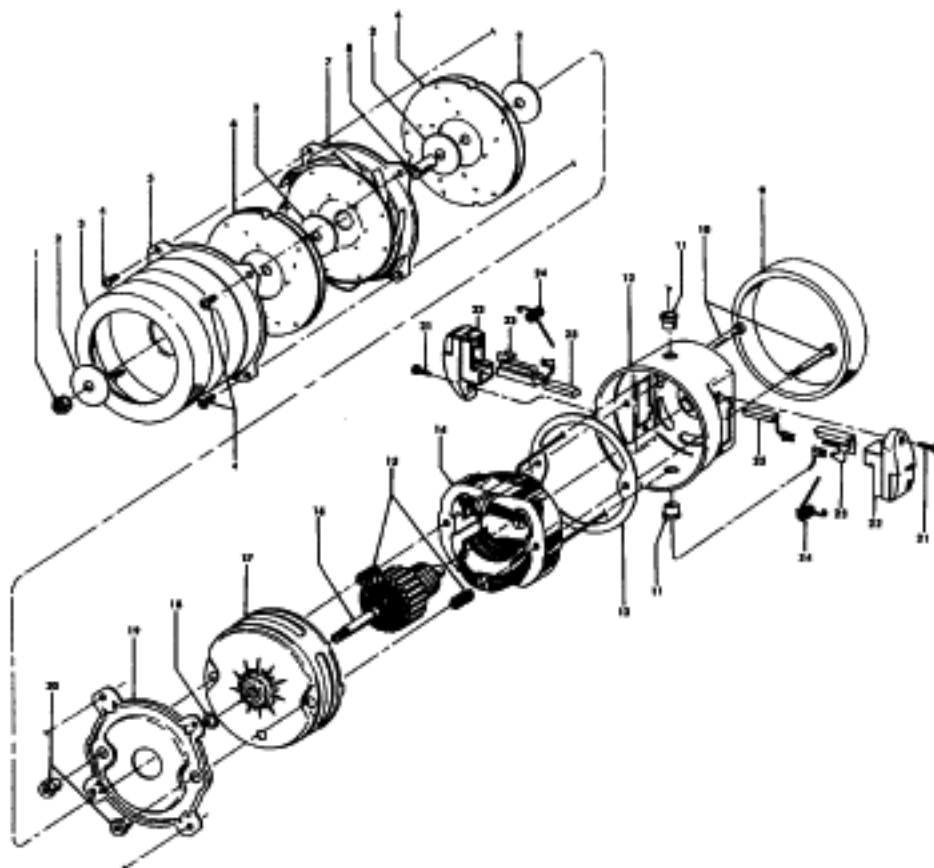

Portapower

Models S1015-075, S1029-075, S1049, S1049-022, S1049-060, S1055, S1075, S1075-060, S1077, S1077-033, S1077-060, S1079, S1079-060, S1127

Ref. No.	Part No.	Description	Ref. No.	Part No.	Description
1	33426001	Nut	14	45311035	060, S1077-060, S1079-060, S1127
2	21312701	* Washer (4)		45311051	Field Assem. Comp.
3	31328002	+ Motor Mount			Field Assem. Comp. - S1049-022, S1049-060, S1077-033, S1077-060, S1127
4	21434224	+* Screw - Self Tapping (4)	15	167721FW	Compression Spring (2)
5	37191018	Outerstage Housing	16	44765171	Armature Assem. Comp.
6	43568017	Fan Assem. (2)	17	37191085	Motor Housing Assem. - Lower
7	43551005	Interstage Assem.	18	31148002	Spacer
8	31742010	Fan Spacer	19	36322002	Interstage Mounting Plate
9	31178007	Motor Gasket	20	167695EF	Nut - Special (2)
10	33421004	+ Field Lamination Bolt (2)	21	21429406	* Screw (2)
11	27452109	Snap Bushing (2)	22	167696AG	Brush Carrier (2)
	168702BZ	+ Bushing - S1049-022, S1049-060, S1075-060, S1077-033, S1077-060, S1079-060, S1127	23	168037	Brush Holder (2) - Use Brush Carrier 47318008 (Incl. It. 22 - 25)
12	42937003	Motor Housing Assem. - Upper	24	38353004	Spring (2)
13	31193011	+ Air Baffle Not Applicable - S1049-060, S1075-	25	167681	Motor Brush & Terminal Assem.