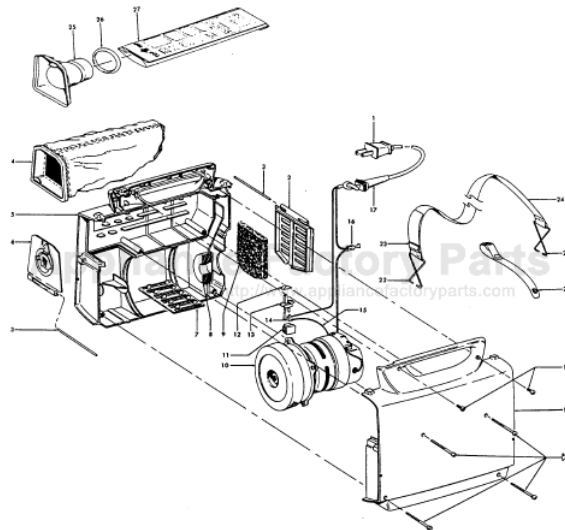

Find Your HOOVER Vacuum Cleaner Parts - Select From 1456 Models

----- Manual continues below part list -----