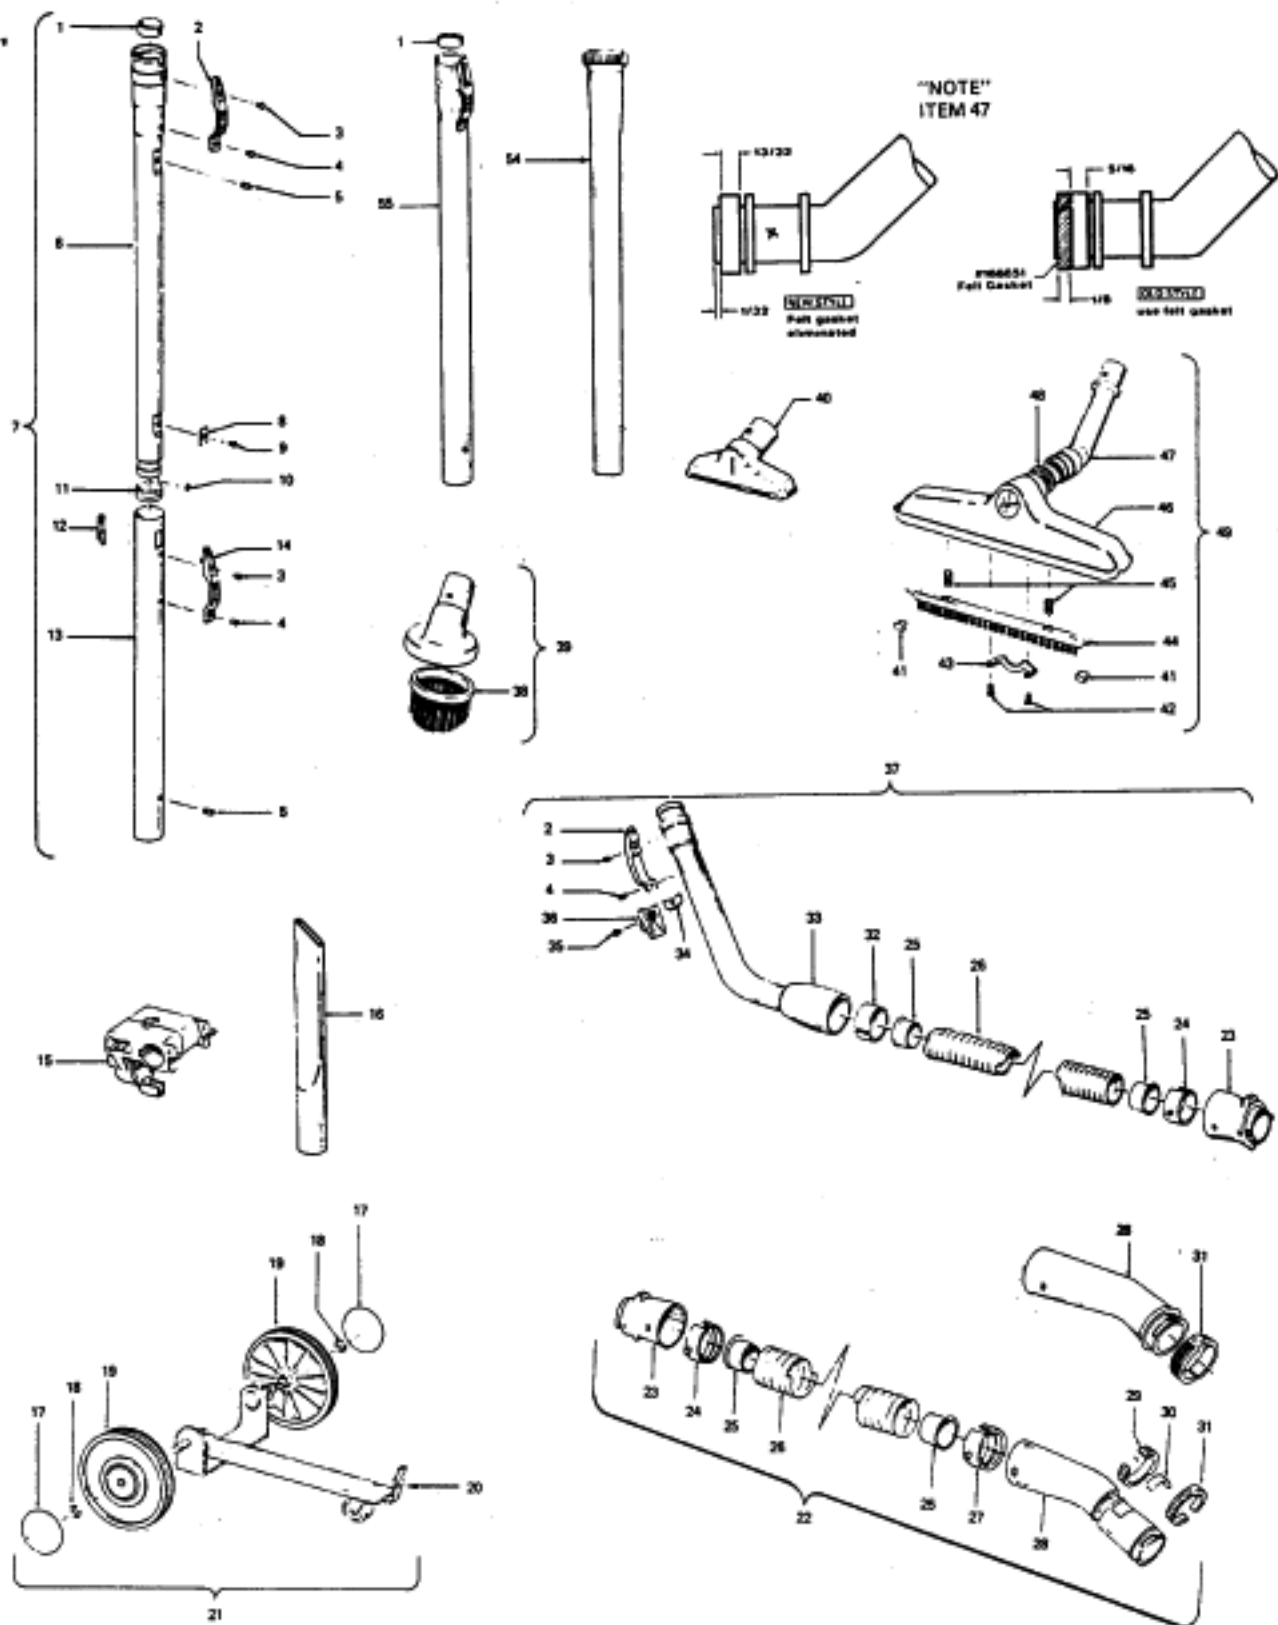

**Portapower**

**Models S1015-075, S1029-075, S1049, S1049-022, S1049-060, S1055, S1075, S1075-060, S1077, S1077-033, S1077-060, S1079, S1079-060, S1127**

Ref. No.	Part No.	Description
1	33426001	Nut
2	21312701	* Washer (4)
3	31328002	+ Motor Mount
4	21434224	+* Screw - Self Tapping (4)
5	37191018	Outerstage Housing
6	43568017	Fan Assem. (2)
7	43551005	Interstage Assem.
8	31742010	Fan Spacer
9	31178007	Motor Gasket
10	33421004	+ Field Lamination Bolt (2)
11	27452109	Snap Bushing (2)
	168702BZ	+ Bushing - S1049-022, S1049-060, S1075-060, S1077-033, S1077-060, S1079-060, S1127
12	42937003	Motor Housing Assem. - Upper
13	31193011	+ Air Baffle Not Applicable - S1049-060, S1075-

Ref. No.	Part No.	Description
14	45311035	060, S1077-060, S1079-060, S1127
	45311051	Field Assem. Comp. Field Assem. Comp. - S1049-022, S1049-060, S1077-033, S1077-060, S1127
15	167721FW	Compression Spring (2)
16	44765171	Armature Assem. Comp.
17	37191085	Motor Housing Assem. - Lower
18	31148002	Spacer
19	36322002	Interstage Mounting Plate
20	167695EF	Nut - Special (2)
21	21429406	* Screw (2)
22	167696AG	Brush Carrier (2)
23	168037	Brush Holder (2) - Use Brush Carrier 47318008 (Incl. It. 22 - 25)
24	38353004	Spring (2)
25	167681	Motor Brush & Terminal Assem.

**Model 105 Tools  
& Hose**

**Models 404, 409, S1015, S1015-030, S1015-031, S1015-032,  
S1015-033, S1015-075, S1029, S1029-075, S1049, S1049-022,  
S1055, S1075, S1077, S1077-033, S1079**