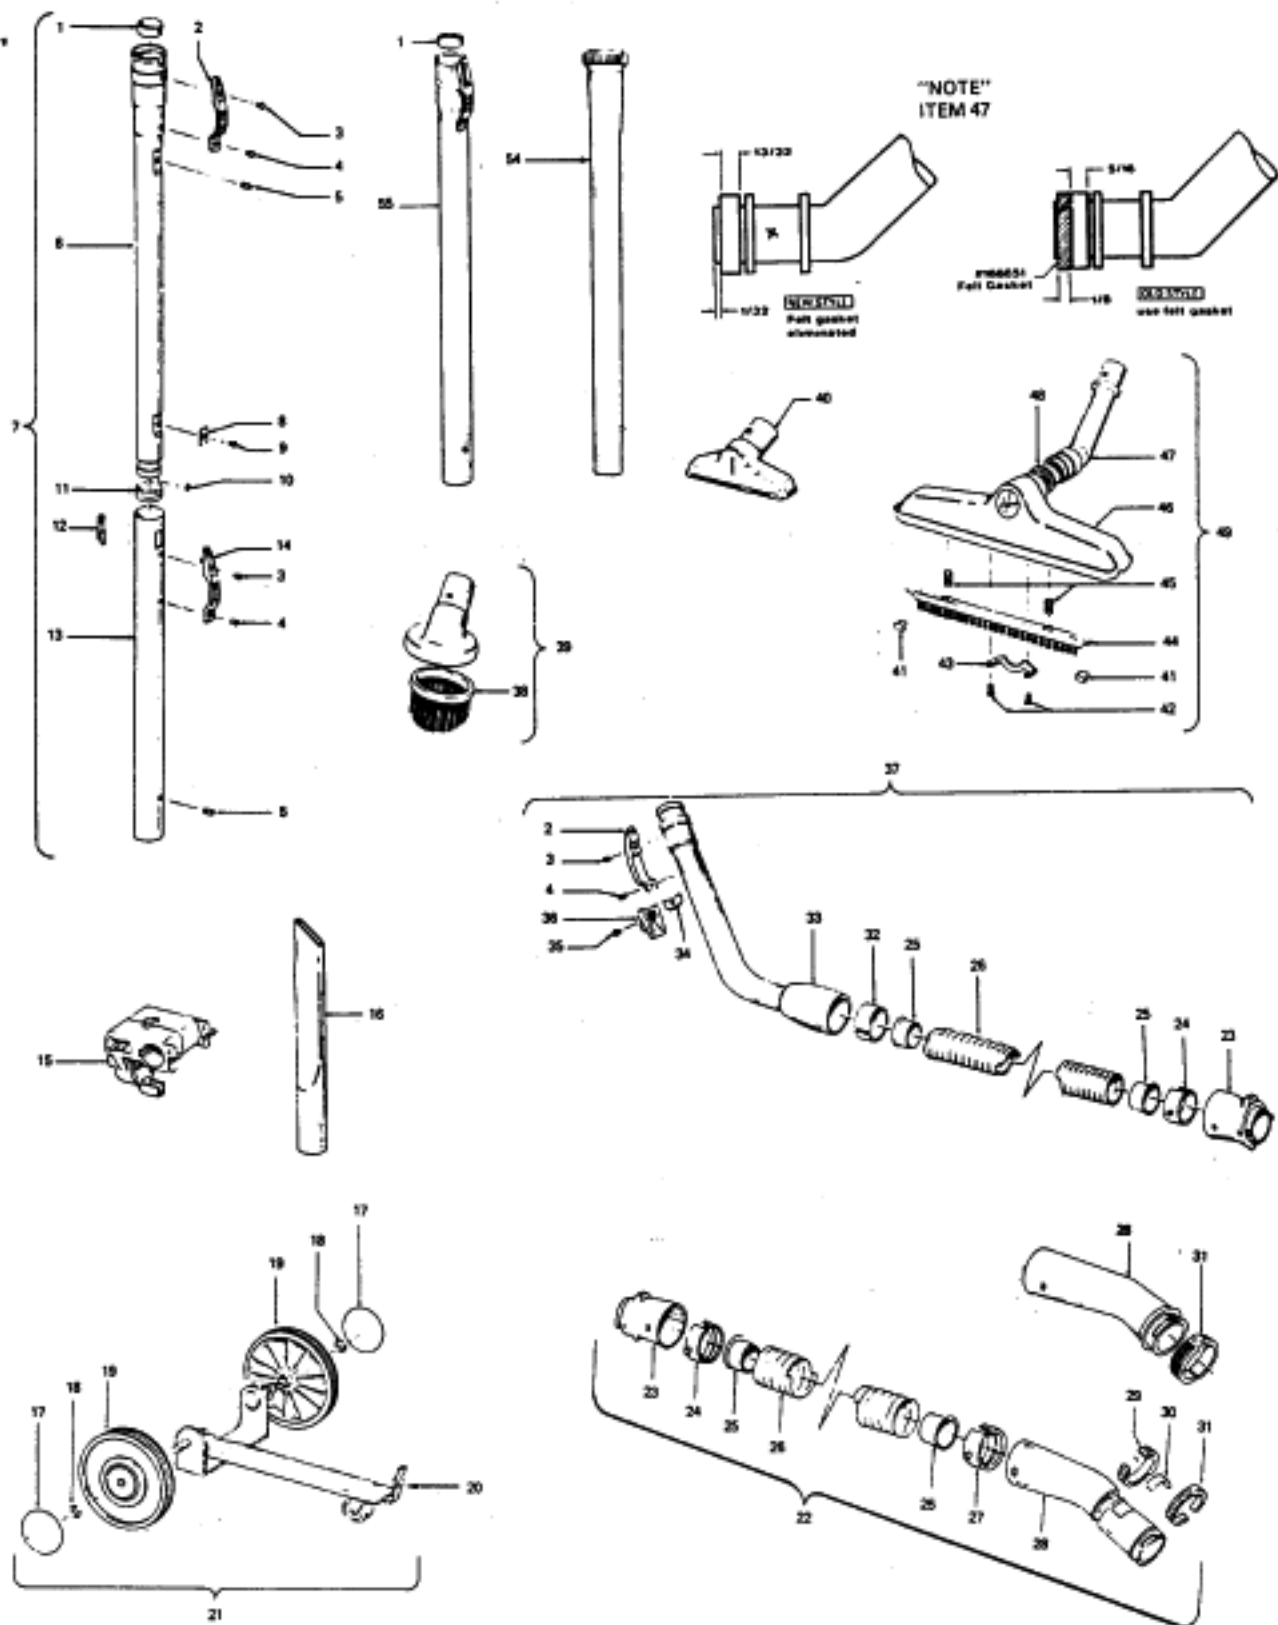

**Model 105 Tools
& Hose**

**Models 404, 409, S1015, S1015-030, S1015-031, S1015-032,
S1015-033, S1015-075, S1029, S1029-075, S1049, S1049-022,
S1055, S1075, S1077, S1077-033, S1079**

Cleaning Tools

Models 404, 409, S1015, S1015-030, S1015-031, S1015-032 S1015-033, S1015-075, S1029, S1029-075, S1049, S1049-022, S1055, S1075, S1077, S1077-033, S1079

Ref. No.	Part No.	Description	Ref. No.	Part No.	Description
1	12845JM	Gasket - 404, 409, S1015	28	43466044	Hose Grip Assm. AAP - S/C
2	12846AG	Tube Latch - 404, 409, S1015	29	38711006	Suction Control Ring - S1015-030, 031, 032, 033, 075, S1029, S1029075, S1049, S1049-022, S1055, S1079
3	12772	+* Rivet (3) - 404, 409, S1015	30	51869006	Hose Connector Label - S1015-030, 031,032,033,075, S1029, S1029075 S1049, S1049-022, S1055, S1079
4	12783	+* Rivet (3) - 404, 409, S1015	31	36153009	Latch Ring - S1015-030, 031, 032, 033, 075; S1029, S1029-075, S1049, S1049-022, S1055, S1075, S1077, S1079
5	12763AW	* Rivet (2) - 404, 409, S1015	32	12704BZ	Hose Grip Collar - 404, 409, S1015
6	12598	+ Ext. Tube Assm. - Inner - 404, 409, S1015	33	43466044	Hose Grip Assm. AAP - S/C
7	43458001	Ext. Tube Assm. Comp. - 404, 409, S1015	34	13257BZ	Suction Regulator Support - 404, 409, S1015
8	12824	+* Reinforcement Plate - 404, 409, S1015	35	13275	+* Machine Screw - 404, 409, S1015
9	12600	* Rivet - 404, 409, S1015	36	13142AG	Suction Regulator - 404, 409, S1015
10	21312704	* Washer - 404, 409, S1015	37	N/A	Use item 22
11	12844JM	+ Gasket - Inner - 404, 409, S1015	38	13263BZ	+ Brush (Use w/ 61851 JM)
12	12589	Ext. Tube Guide - 404, 409, S1015	39	43414064	Dusting Brush (One Piece)
13	12597	Ext. Tube Assm. - Outer 404, 409, S1015	40	43414057	Furniture Nozzle Assm.
14	36152018	Tube Latch - Outer - 404, 409, S1015	41	38614024	Furniture Nozzle - S1077, S1077-033
15	36433042	+ Tool Storage Rack - S1015-032, S1029, S1029-075, S1077, S1077-033, S1079	42	166646	Brush Retainer Clip
16	38617017	Crevice Tool	43	166648AW	+* Screw - Self Tapping (2)
17	169242	Wheel Cover - S1029, S1029-075, S1077	44	166650AY	+ Nozzle Tube Clamp
18	160017	* Retaining Ring - S1029, S1029-075, S1077	45	166656	Brush Back Assm.
19	43247006	Wheel (Incl. Tire) - S1029, S1029-075 S1077	46	166649FW	Spring (2)
20	43248005	+ Dolly Bracket (Incl. Caster Wheel) S1029, S1029-075	47	166763DM	+ Nozzle & Lock Assm. - 404, 409
21	43248010	+ Dolly Comp. - S1029, S1029-075	48	43414089	Nozzle & Lock Assm.
22	43248011	+ Dolly Comp. -S1077	49	166652JM	Nozzle Tube Comp. (See Note)
23	43434223	Hose Assem. Comp.	50	166651	Gasket (Felt)
24	12593JM	Hose Connector	51	0M114169	Rug & Floor Nozzle Assm.
25	38656007	Hose Connector - S1075, S1077	52	3863801P	Extension Tube -Poly - AG
26	12815BZ	Hose Connector Collar	53	43453027	Extension Tube
27	38671011	Hose Connector Collar - S1075, S1077	ITEMS NOT ILLUSTRATED		
28	32156010	Hose Sleeve (2)	54	58544004	+ Cleaning Tool Bag
29	43434213	Hose Complete	55	170110	+ Shag Rake
30	38671001	Hose Less Ends - Blow Molded - S1075, S1077	56	161852JM	+ Furniture Brush
31	36116006	Hose Connector Collar - S1015-030, 031, 032, 033, 075, S1029, S1029-075, S1049, S1049-022, S1055, S1079	57	633217A	+ Rug & Floor Nozzle Assm. - 404
32	36171025	Hose Connector - Collar - S 1 075, S1077	58	43414016	furniture Brush - AG