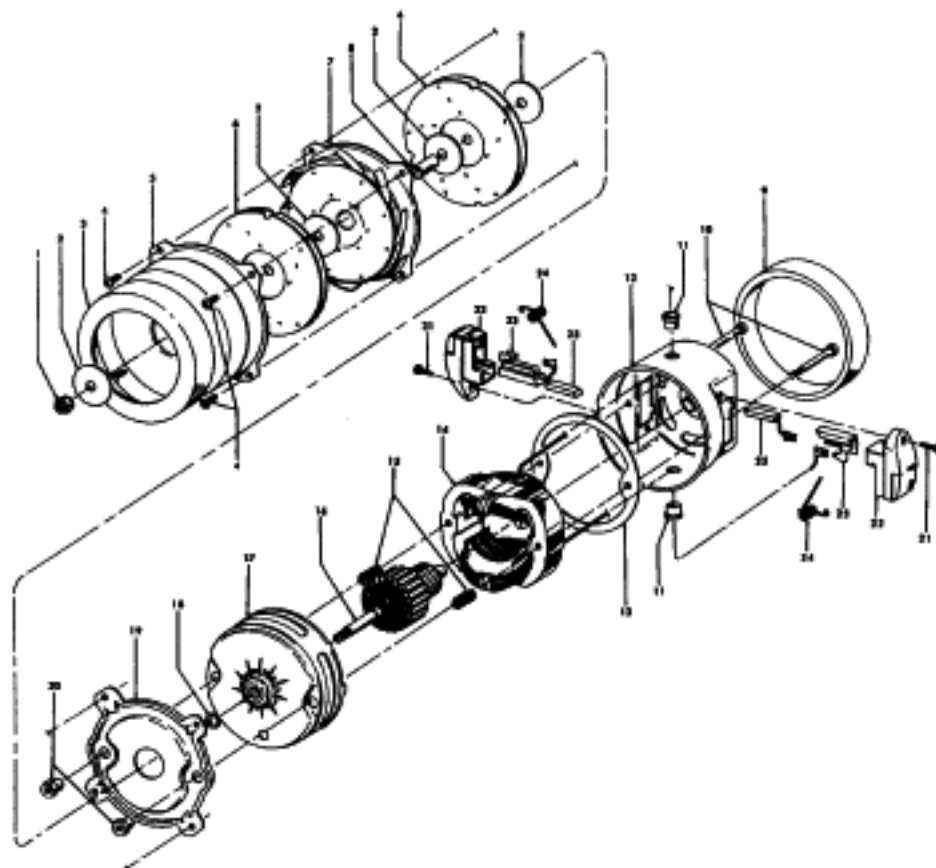

Portapower

Models S1015-075, S1029-075, S1049, S1049-022, S1049-060, S1055, S1075, S1075-060, S1077, S1077-033, S1077-060, S1079, S1079-060, S1127

Ref. No.	Part No.	Description	Ref. No.	Part No.	Description
1	33426001	Nut	14	45311035	060, S1077-060, S1079-060, S1127
2	21312701	* Washer (4)		45311051	Field Assem. Comp.
3	31328002	+ Motor Mount			Field Assem. Comp. - S1049-022, S1049-060, S1077-033, S1077-060, S1127
4	21434224	+* Screw - Self Tapping (4)	15	167721FW	Compression Spring (2)
5	37191018	Outerstage Housing	16	44765171	Armature Assem. Comp.
6	43568017	Fan Assem. (2)	17	37191085	Motor Housing Assem. - Lower
7	43551005	Interstage Assem.	18	31148002	Spacer
8	31742010	Fan Spacer	19	36322002	Interstage Mounting Plate
9	31178007	Motor Gasket	20	167695EF	Nut - Special (2)
10	33421004	+ Field Lamination Bolt (2)	21	21429406	* Screw (2)
11	27452109	Snap Bushing (2)	22	167696AG	Brush Carrier (2)
	168702BZ	+ Bushing - S1049-022, S1049-060, S1075-060, S1077-033, S1077-060, S1079-060, S1127	23	168037	Brush Holder (2) - Use Brush Carrier 47318008 (Incl. It. 22 - 25)
12	42937003	Motor Housing Assem. - Upper	24	38353004	Spring (2)
13	31193011	+ Air Baffle Not Applicable - S1049-060, S1075-	25	167681	Motor Brush & Terminal Assem.