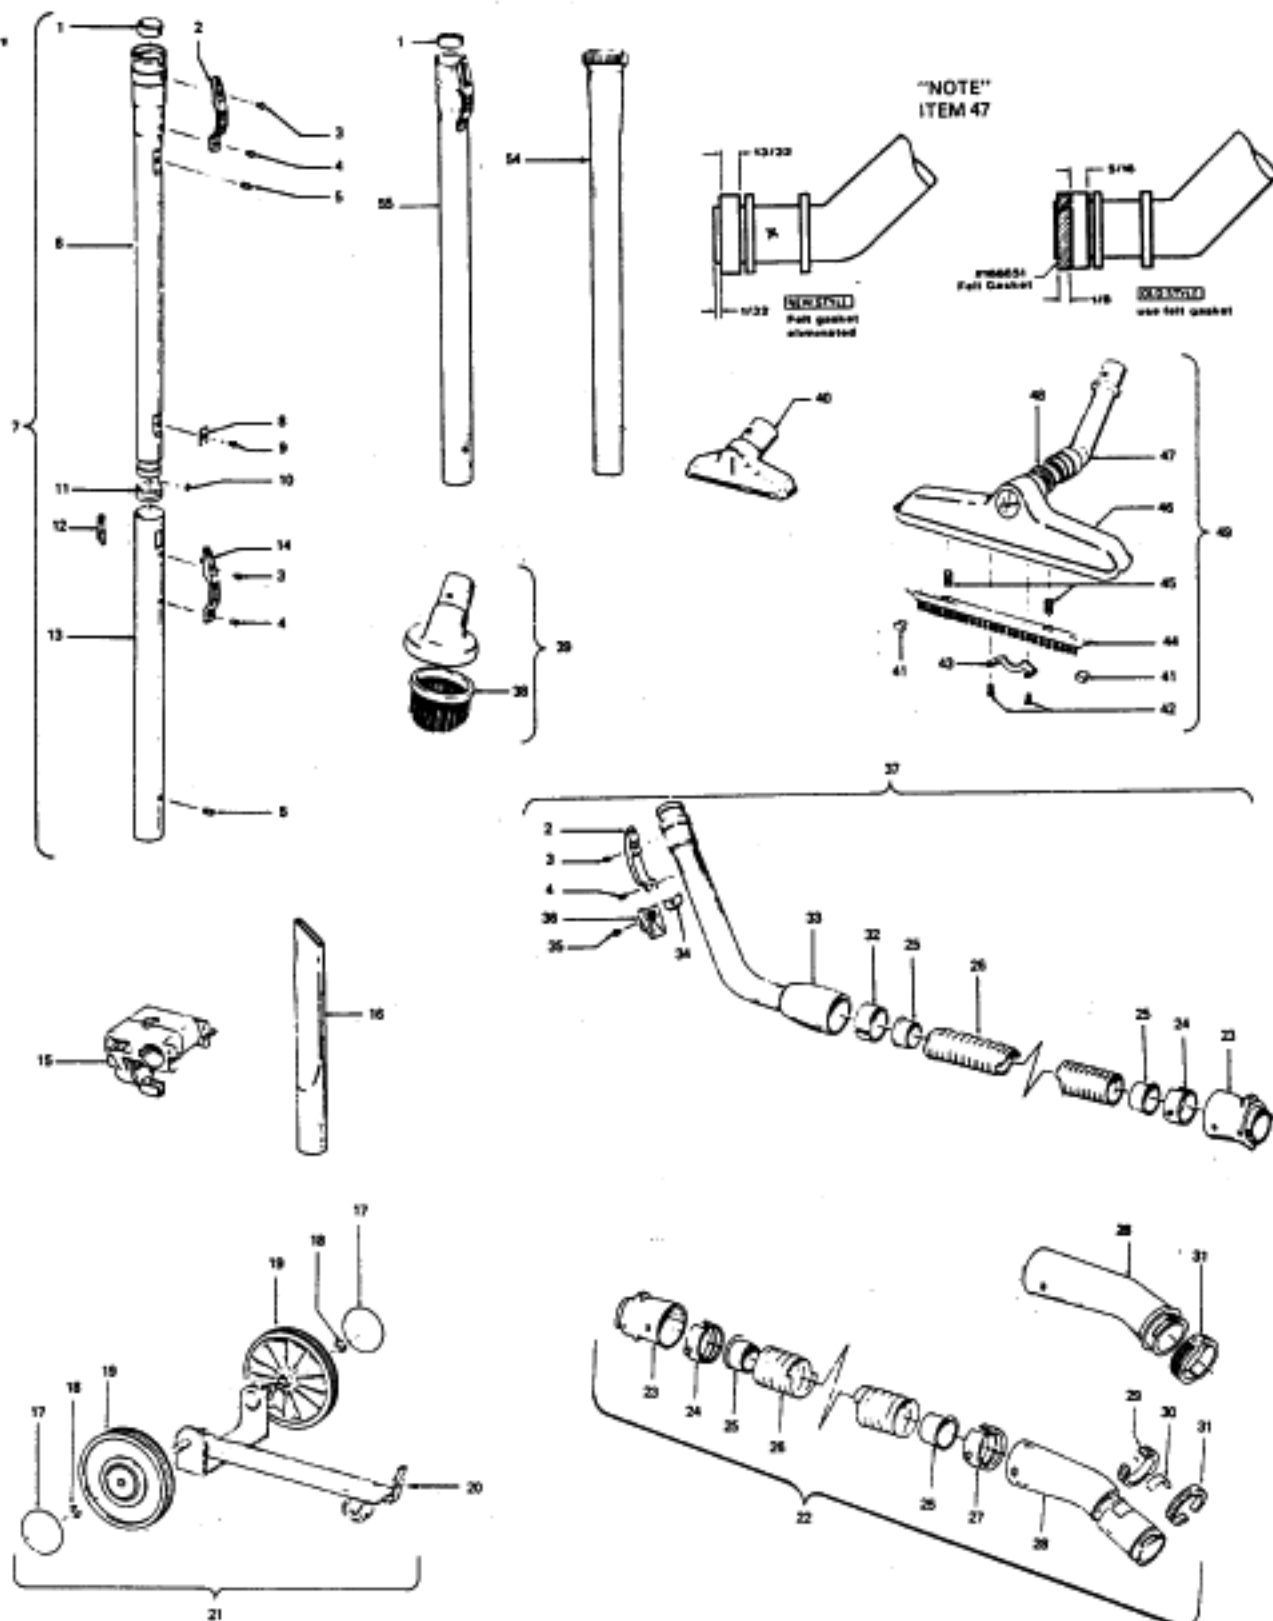

**Portapower**

**Models S1015-075, S1029-075, S1049, S1049-022, S1049-060, S1055, S1075, S1075-060, S1077, S1077-033, S1077-060, S1079, S1079-060, S1127**

Ref. No.	Part No.	Description	Ref. No.	Part No.	Description
1	33426001	Nut	14	45311035	060, S1077-060, S1079-060, S1127
2	21312701	* Washer (4)		45311051	Field Assem. Comp.
3	31328002	+ Motor Mount			Field Assem. Comp. - S1049-022, S1049-060, S1077-033, S1077-060, S1127
4	21434224	+* Screw - Self Tapping (4)	15	167721FW	Compression Spring (2)
5	37191018	Outerstage Housing	16	44765171	Armature Assem. Comp.
6	43568017	Fan Assem. (2)	17	37191085	Motor Housing Assem. - Lower
7	43551005	Interstage Assem.	18	31148002	Spacer
8	31742010	Fan Spacer	19	36322002	Interstage Mounting Plate
9	31178007	Motor Gasket	20	167695EF	Nut - Special (2)
10	33421004	+ Field Lamination Bolt (2)	21	21429406	* Screw (2)
11	27452109	Snap Bushing (2)	22	167696AG	Brush Carrier (2)
	168702BZ	+ Bushing - S1049-022, S1049-060, S1075-060, S1077-033, S1077-060, S1079-060, S1127	23	168037	Brush Holder (2) - Use Brush Carrier 47318008 (Incl. It. 22 - 25)
12	42937003	Motor Housing Assem. - Upper	24	38353004	Spring (2)
13	31193011	+ Air Baffle Not Applicable - S1049-060, S1075-	25	167681	Motor Brush & Terminal Assem.

**Model 105 Tools  
& Hose**

**Models 404, 409, S1015, S1015-030, S1015-031, S1015-032,  
S1015-033, S1015-075, S1029, S1029-075, S1049, S1049-022,  
S1055, S1075, S1077, S1077-033, S1079**