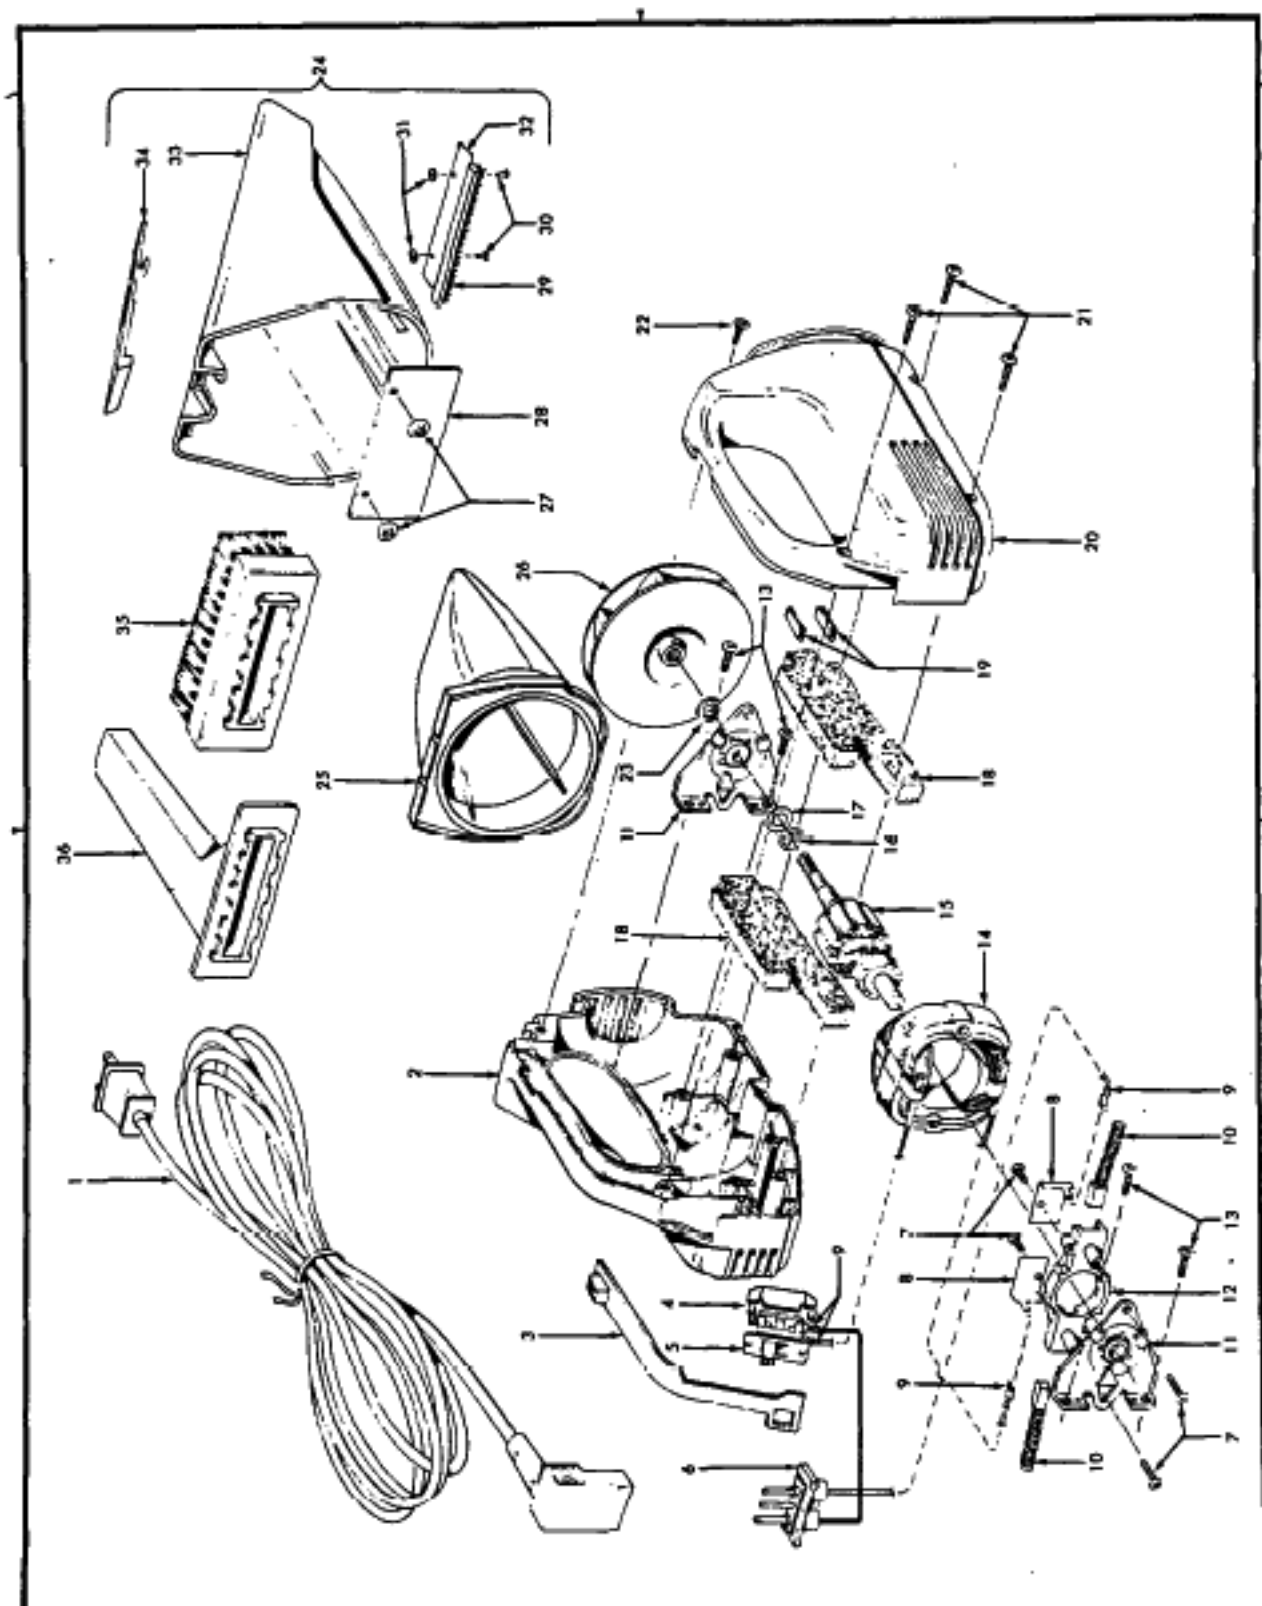

This Owner's Manual is provided and hosted by [Appliance Factory Parts](#).

HOOVER S1057-600 Owner's Manual

Shop genuine replacement parts for HOOVER
S1057-600

Find Your HOOVER Vacuum Cleaner Parts - Select From 1456 Models

----- Manual continues below -----

Hand Held Cleaner

Models S1057-600, S1057-800,
S1059-600, S1071-800

Hand Held Cleaner

Models S1057-600, S1057-800, S1059-600, S1071-800, S1071-810

Ref. No.	Part No.	Description	Ref. No.	Part No.	Description
1	46388003	Attachment Cord - JM	18	34284003	Exhaust Filter (2)
	46363291	Attachment Cord - JM - S1059-600, S1071-800	19	36222018	Bumper (2)
	46363019	Attachment Cord - AAP - S1071-810	20	37223158	Housing - RH - MR
2	37223188	Housing - LH - MR		37223154	Housing - RH - MR - S1057-800
	37223187	Housing - LH - HR - S1057-800	21	21447122	* Screw - Self Tapping (3)
3	38452057	Switch Actuator - AG	22	21447105	Screw - Self Tapping - EF
4	37258082	Terminal Shield	23	160030	* Washer
5	281770KD	Switch	24	43645024	Dust Cup Assm.
6	47116010	Terminal Plate - AG - S1057-600, S1057-800	25	43615051	Filter Assm.
7	21447028	* Screw - Self Tapping (4)	26	43565004	Fan Assm. - BZ
8	34561001	Connector Strip (2)	27	14092	* Retainer (2)
9	27000702	* Terminal (4)	28	34145005	Valve
10	47311007	Motor Brush & Spring Assm. (2)	29	N/A	Litter Picker - DS (Order Item 24)
11	43265005	Motor Bracket & Bearing Assm. (2)	30	N/A	Rivet - Semi-Tubular (2) (Order Item 24)
12	36315001	Motor Brush Holder - BZ	31	N/A	Washer (2) (Order Item 24)
13	21479431	Screw - Self Tapping - EF (4)	32	N/A	Retainer - AY (Order Item 24)
14	45314008	Field Assm. Comp.	33	N/A	Dust Cup (Order Item 24)
15	44731028	Armature & Fan Assm. (I incl. Items 11, 16, 17, 23, 26)	34	N/A	Latch - AG (Order Item 24)
16	24735004	* Lock Ring	35	48451001	Dusting Brush Assm. - AG
17	21312776	Washer	36	38617009	Crevice Tool - AG
				56512103	* Owner Manual - S1059-600, S1071-800
				58369051	* Carton - S1059-600, S1071-800