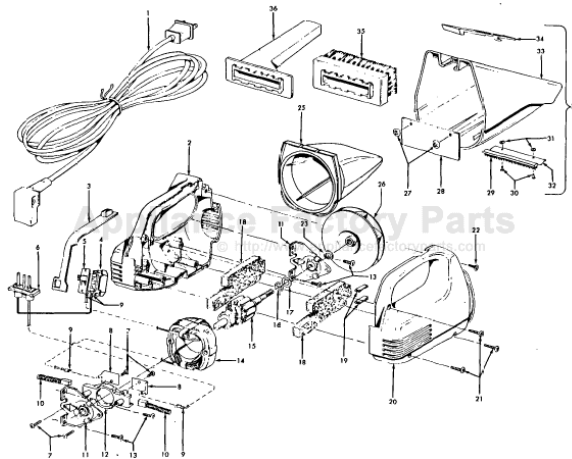

This Owner's Manual is provided and hosted by [Appliance Factory Parts](#).

HOOVER S1057-600 Owner's Manual

Shop genuine replacement parts for HOOVER
S1057-600

Find Your HOOVER Vacuum Cleaner Parts - Select From 1456 Models

----- Manual continues below -----

Hand Held Cleaner

Models S1057-600, S1057-800,
S1059-600, S1071-800

Hand Held Cleaner

Models S1057-600, S1057-800, S1059-600, S1071-800, S1071-810

Ref. No.	Part No.	Description	Ref. No.	Part No.	Description
1	46388003	Attachment Cord - JM	18	34284003	Exhaust Filter (2)
	46363291	Attachment Cord - JM - S1059-600, S1071-800	19	36222018	Bumper (2)
	46363019	Attachment Cord - AAP - S1071-810	20	37223158	Housing - RH - MR
2	37223188	Housing - LH - MR		37223154	Housing - RH - MR - S1057-800
	37223187	Housing - LH - HR - S1057-800	21	21447122	* Screw - Self Tapping (3)
3	38452057	Switch Actuator - AG	22	21447105	Screw - Self Tapping - EF
4	37258082	Terminal Shield	23	160030	* Washer
5	281770KD	Switch	24	43645024	Dust Cup Assm.
6	47116010	Terminal Plate - AG - S1057-600, S1057-800	25	43615051	Filter Assm.
7	21447028	* Screw - Self Tapping (4)	26	43565004	Fan Assm. - BZ
8	34561001	Connector Strip (2)	27	14092	* Retainer (2)
9	27000702	* Terminal (4)	28	34145005	Valve
10	47311007	Motor Brush & Spring Assm. (2)	29	N/A	Litter Picker - DS (Order Item 24)
11	43265005	Motor Bracket & Bearing Assm. (2)	30	N/A	Rivet - Semi-Tubular (2) (Order Item 24)
12	36315001	Motor Brush Holder - BZ	31	N/A	Washer (2) (Order Item 24)
13	21479431	Screw - Self Tapping - EF (4)	32	N/A	Retainer - AY (Order Item 24)
14	45314008	Field Assm. Comp.	33	N/A	Dust Cup (Order Item 24)
15	44731028	Armature & Fan Assm. (I incl. Items 11, 16, 17, 23, 26)	34	N/A	Latch - AG (Order Item 24)
16	24735004	* Lock Ring	35	48451001	Dusting Brush Assm. - AG
17	21312776	Washer	36	38617009	Crevice Tool - AG
				56512103	* Owner Manual - S1059-600, S1071-800
				58369051	* Carton - S1059-600, S1071-800