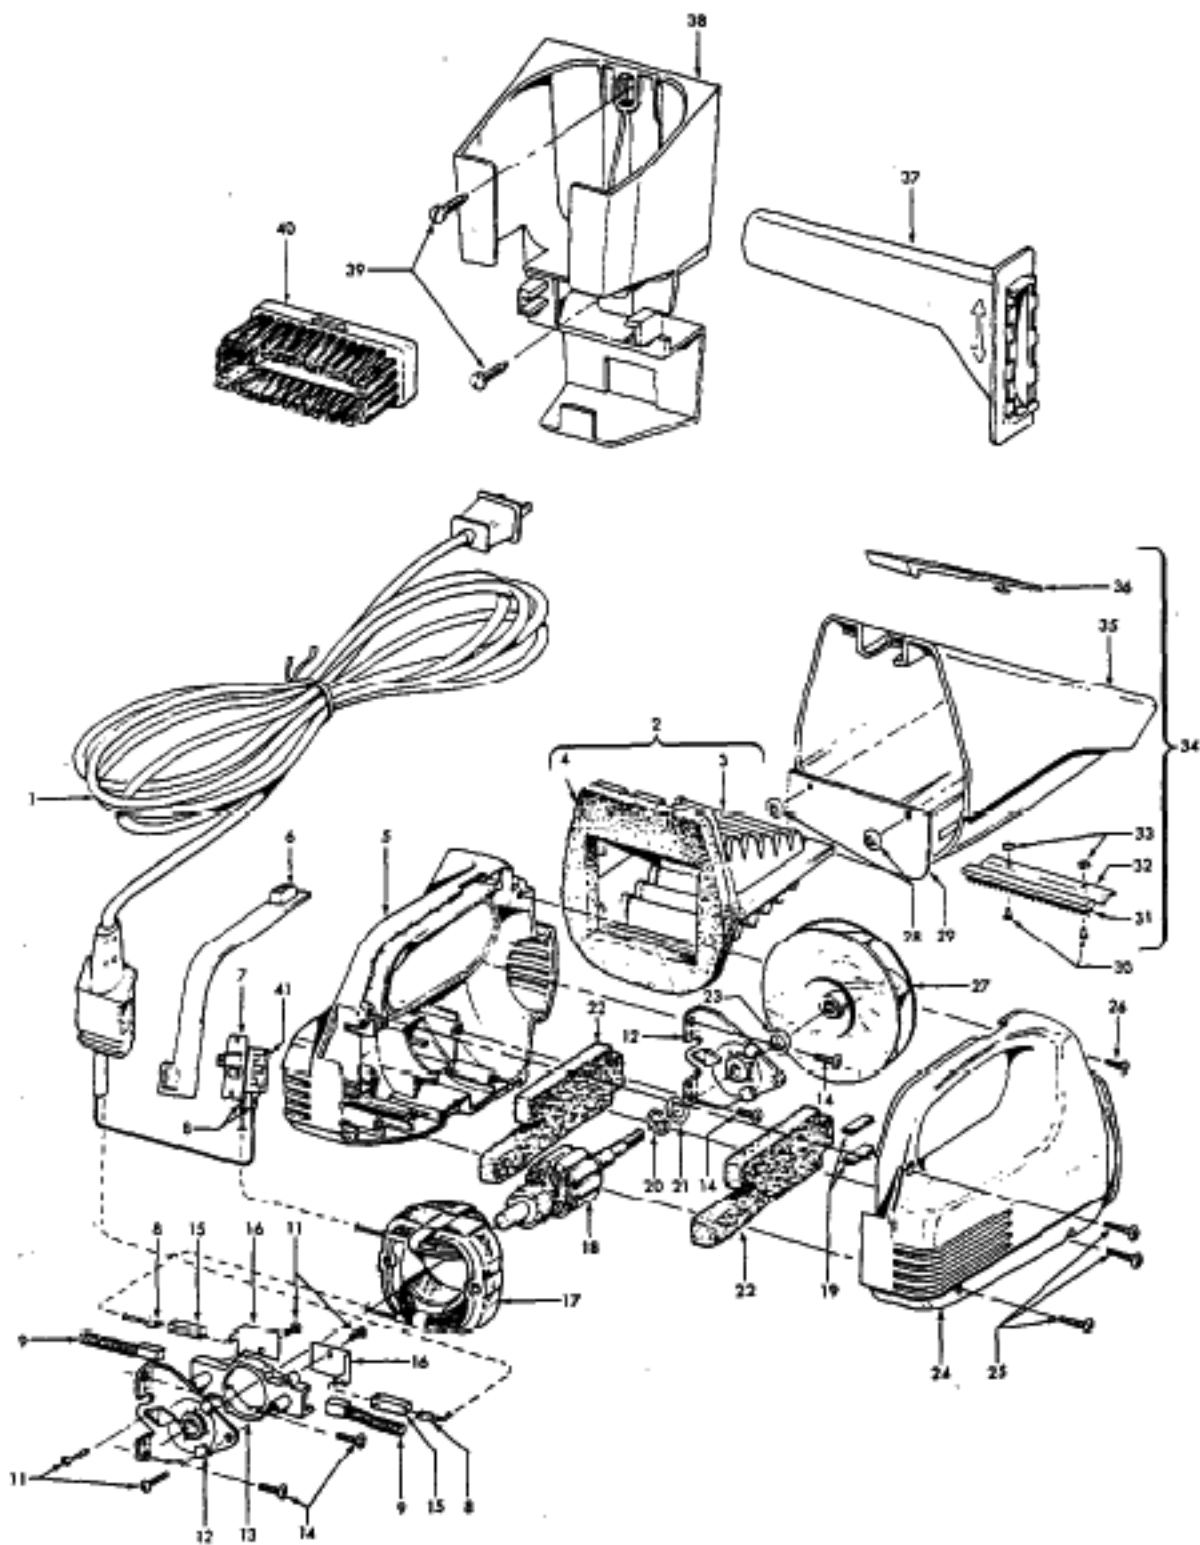

Hand Held Cleaner

Models S1059-030, S1059-130, S1071, S1073

Hand Held Cleaner

Models S1059-030, S1059-130, S1071, S1073

Ref. No.	Part No.	Description	Ref. No.	Part No.	Description
1	46383065	Attach. Cord - JM (Use w/28177009 Switch)		37223116	Housing - R.H. - M - S1073
	46383053	Cord	25	21447122	+* Screw - Self Tapping (3)
2	43615051	Gasket & Filter Assm.	26	21447105	Screw - Self Tapping
3	N/A	Filter (Order Item 2)	27	43565004	Fan Assm. - BZ
4	N/A	Gasket (Order Item 2)	28	14092	* Retainer (2)
5	37223120	Housing - L.H. - LU	29	34145005	Valve
	37223121	Housing - L.H. - M - S1073	30	N/A	Rivet - Semi Tubular (2) (Order Item 34)
6	38452057	Switch Actuator - AG	31	N/A	Litter Picker - DS (Order Item 34)
7	28177009	Switch (w/Side Attach.)	32	N/A	Retainer - AY (Order Item 34)
	281770KD	Switch (w/Rear Attach.)	33	N/A	Washer (2) (Order Item 34)
8	163054	Terminal (4) (Use w/28177009 witch)	34	43645024	Dust Cup Assm.
	27666702	Terminal (4) (Use w/281770KD Switch)		43645009	+ Dust Cup Assm. - M - S1073
9	47311007	Motor Brush & Spring Assm. (2)	35	N/A	Dust Cup - LU (Order Item 34)
11	21447028	* Screw - Self Tapping (4)		N/A	Dust Cup - M - S1073 (Order Item 34)
12	43285005	Motor Bracket & Bearing Assm. (2)	36	N/A	Latch - AG (Order Item 34)
13	36315001	Motor Brush Holder - BZ	37	38617009	Crevice Tool - AG - S1059-030, S1059-130, S1073
14	21479431	Screw - Self Tapping (4)		36433025	Cleaner/Tool Rack - S1073
15	27464206	Insulating Pod (2)	38	40201053	Screw Packet - S 1 073
16	34561001	Connector Strip (2)	39	48451001	Dusting Brush Assm. - AG - S1059-030, S1059-030, S1073
17	45314007	Field Assm. Comp. (Use w/28177009 Switch)	40	37258082	Terminal Shield (Use w/281770KD Switch)
	45314006	Field Assm. Comp. (Use w/281770KD Switch)		58369051	+ Carton - S1071
18	44731028	Armature & Fan Assm. (Incl. Items 12,20,21,23,27)		58369024	+ Carton - S1073
19	36222018	Bumper (2)		58369028	+ Carton - S1059-030
20	13730	* Lock Ring		58136003	+ Carton - 4 Pk. - S1071
21	21312778	Washer		58136004	+ Carton - 4 Pk. - S1073
22	34284003	Exhaust Filter (2)			
23	160030	* Washer			
24	37223115	Housing - R.H. - LU			