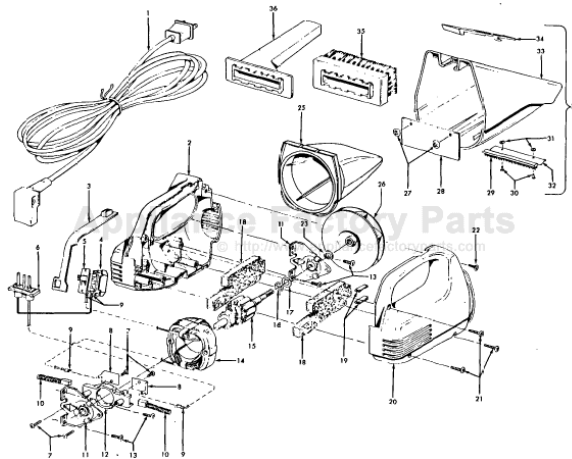

This Owner's Manual is provided and hosted by [Appliance Factory Parts](#).

HOOVER S1071-800 Owner's Manual

[Shop genuine replacement parts for HOOVER
S1071-800](#)

[Find Your HOOVER Vacuum Cleaner Parts - Select From 1456 Models](#)

----- Manual continues below -----

Hand Held Cleaner

Models S1057-600, S1057-800,
S1059-600, S1071-800

Hand Held Cleaner

Models S1057-600, S1057-800, S1059-600, S1071-800, S1071-810

Ref. No.	Part No.	Description	Ref. No.	Part No.	Description
1	46388003	Attachment Cord - JM	18	34284003	Exhaust Filter (2)
	46363291	Attachment Cord - JM - S1059-600, S1071-800	19	36222018	Bumper (2)
	46363019	Attachment Cord - AAP - S1071-810	20	37223158	Housing - RH - MR
2	37223188	Housing - LH - MR		37223154	Housing - RH - MR - S1057-800
	37223187	Housing - LH - HR - S1057-800	21	21447122	* Screw - Self Tapping (3)
3	38452057	Switch Actuator - AG	22	21447105	Screw - Self Tapping - EF
4	37258082	Terminal Shield	23	160030	* Washer
5	281770KD	Switch	24	43645024	Dust Cup Assm.
6	47116010	Terminal Plate - AG - S1057-600, S1057-800	25	43615051	Filter Assm.
7	21447028	* Screw - Self Tapping (4)	26	43565004	Fan Assm. - BZ
8	34561001	Connector Strip (2)	27	14092	* Retainer (2)
9	27000702	* Terminal (4)	28	34145005	Valve
10	47311007	Motor Brush & Spring Assm. (2)	29	N/A	Litter Picker - DS (Order Item 24)
11	43265005	Motor Bracket & Bearing Assm. (2)	30	N/A	Rivet - Semi-Tubular (2) (Order Item 24)
12	36315001	Motor Brush Holder - BZ	31	N/A	Washer (2) (Order Item 24)
13	21479431	Screw - Self Tapping - EF (4)	32	N/A	Retainer - AY (Order Item 24)
14	45314008	Field Assm. Comp.	33	N/A	Dust Cup (Order Item 24)
15	44731028	Armature & Fan Assm. (I incl. Items 11, 16, 17, 23, 26)	34	N/A	Latch - AG (Order Item 24)
16	24735004	* Lock Ring	35	48451001	Dusting Brush Assm. - AG
17	21312776	Washer	36	38617009	Crevice Tool - AG
				56512103	* Owner Manual - S1059-600, S1071-800
				58369051	* Carton - S1059-600, S1071-800