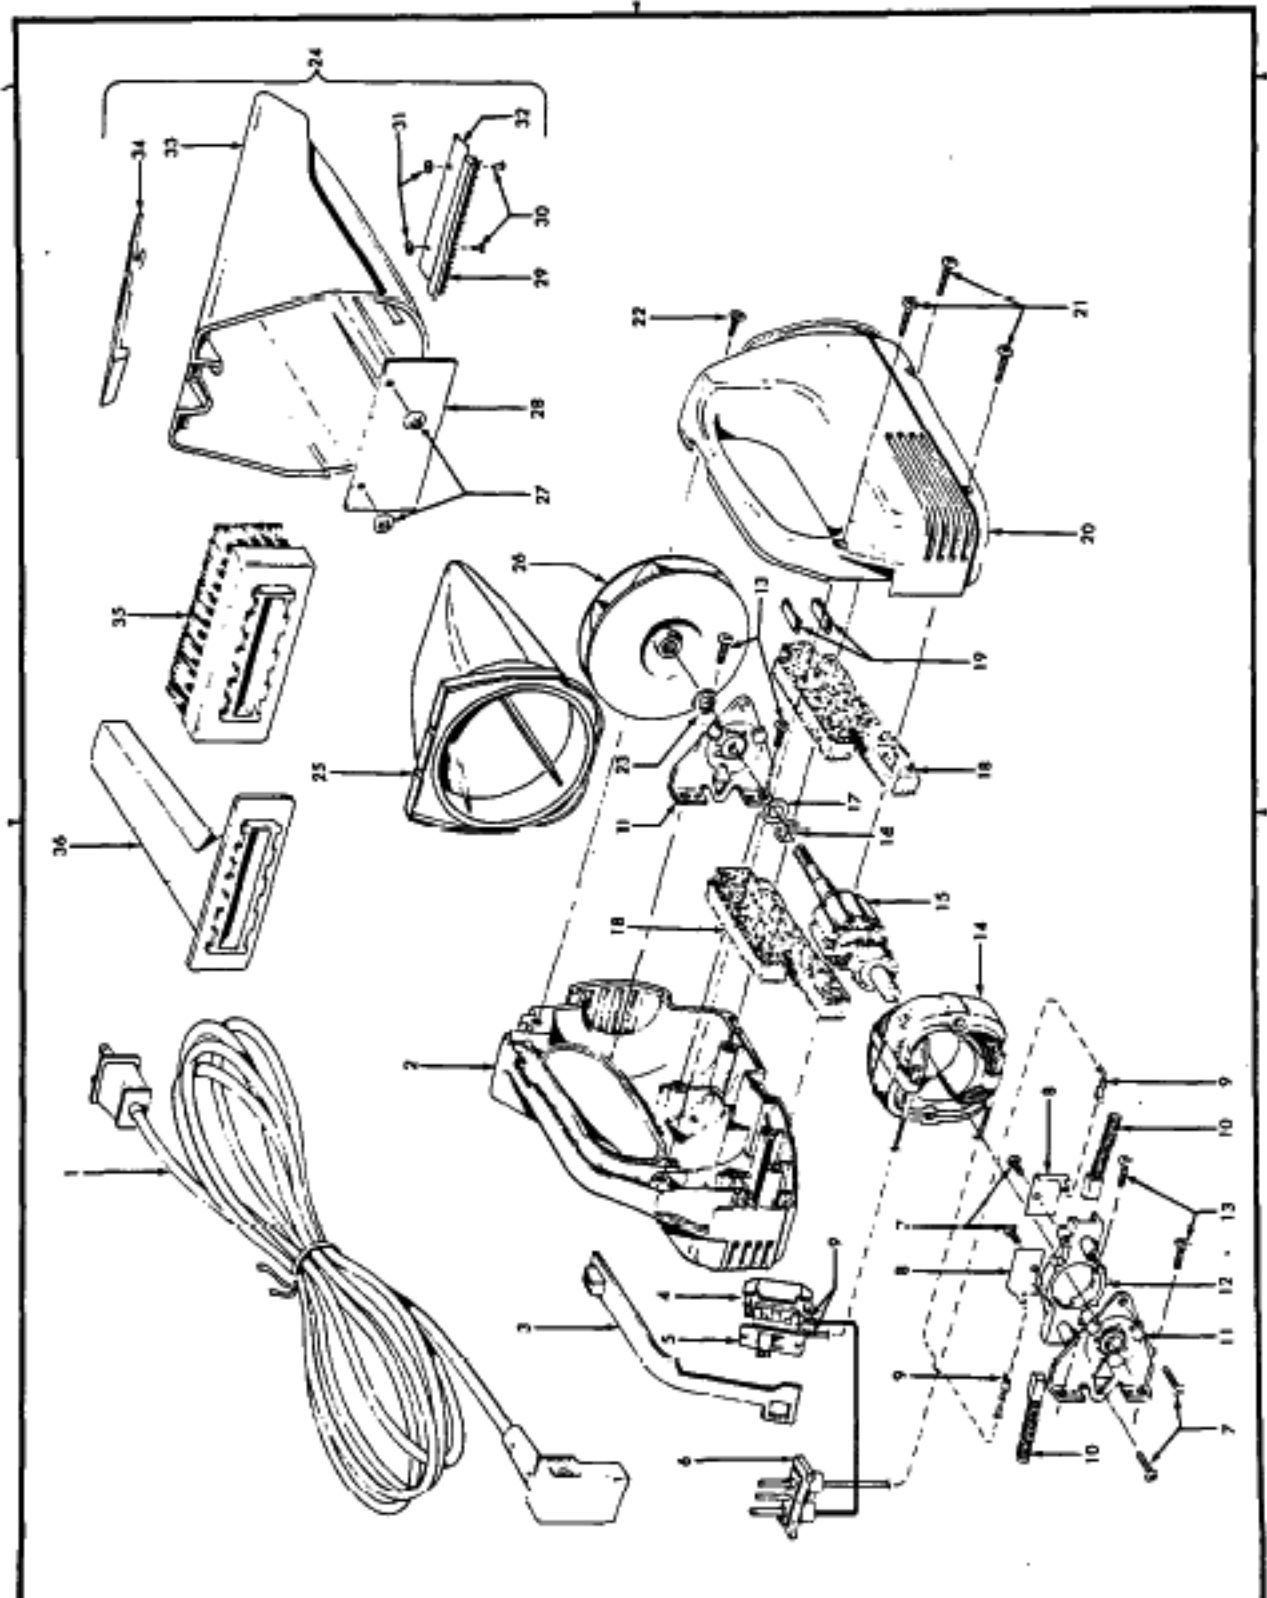

This Owner's Manual is provided and hosted by [Appliance Factory Parts](#).

HOOVER S1071-800 Owner's Manual

[Shop genuine replacement parts for HOOVER
S1071-800](#)

[Find Your HOOVER Vacuum Cleaner Parts - Select From 1456 Models](#)

----- Manual continues below -----

Hand Held Cleaner

Models S1057-600, S1057-800,
S1059-600, S1071-800

Hand Held Cleaner

Models S1057-600, S1057-800, S1059-600, S1071-800, S1071-810

Ref. No.	Part No.	Description	Ref. No.	Part No.	Description
1	46388003	Attachment Cord - JM	18	34284003	Exhaust Filter (2)
	46363291	Attachment Cord - JM - S1059-600, S1071-800	19	36222018	Bumper (2)
	46363019	Attachment Cord - AAP - S1071-810	20	37223158	Housing - RH - MR
2	37223188	Housing - LH - MR		37223154	Housing - RH - MR - S1057-800
	37223187	Housing - LH - HR - S1057-800	21	21447122	* Screw - Self Tapping (3)
3	38452057	Switch Actuator - AG	22	21447105	Screw - Self Tapping - EF
4	37258082	Terminal Shield	23	160030	* Washer
5	281770KD	Switch	24	43645024	Dust Cup Assm.
6	47116010	Terminal Plate - AG - S1057-600, S1057-800	25	43615051	Filter Assm.
7	21447028	* Screw - Self Tapping (4)	26	43565004	Fan Assm. - BZ
8	34561001	Connector Strip (2)	27	14092	* Retainer (2)
9	27000702	* Terminal (4)	28	34145005	Valve
10	47311007	Motor Brush & Spring Assm. (2)	29	N/A	Litter Picker - DS (Order Item 24)
11	43265005	Motor Bracket & Bearing Assm. (2)	30	N/A	Rivet - Semi-Tubular (2) (Order Item 24)
12	36315001	Motor Brush Holder - BZ	31	N/A	Washer (2) (Order Item 24)
13	21479431	Screw - Self Tapping - EF (4)	32	N/A	Retainer - AY (Order Item 24)
14	45314008	Field Assm. Comp.	33	N/A	Dust Cup (Order Item 24)
15	44731028	Armature & Fan Assm. (I incl. Items 11, 16, 17, 23, 26)	34	N/A	Latch - AG (Order Item 24)
16	24735004	* Lock Ring	35	48451001	Dusting Brush Assm. - AG
17	21312776	Washer	36	38617009	Crevice Tool - AG
				56512103	* Owner Manual - S1059-600, S1071-800
				58369051	* Carton - S1059-600, S1071-800