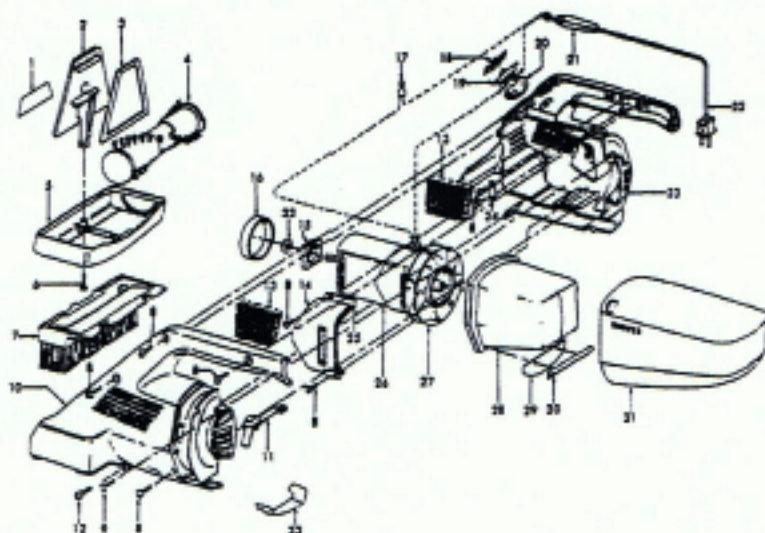

This Owner's Manual is provided and hosted by [Appliance Factory Parts](#).

HOOVER S1083 Owner's Manual

[Shop genuine replacement parts for HOOVER S1083](#)

[Find Your HOOVER Vacuum Cleaner Parts - Select From 1456 Models](#)

----- Manual continues below -----

Ref. No.	Part No.	Description
1	59139059	Nameplate - S1083, S1137, S1137-900, S1141
2	59139055	Nameplate - S1133
	59139009	Front Cover - S1083, S1083-100, S1133
	59139091	Front Cover - S1137, S1137-900
3	59139092	Front Cover - S1141
	59139010	Seal
4	59139021	Agitator Assem.
5	59139012	Bottom Plate - S1083, S1083-100, S1133, S1141
	59139094	Bottom Plate - S1137, S1137-900
6	59139031	* Screw
7	59139041	Dusting Brush - S1083, S1133
8	59139032	* Screw
9	59139033	* Screw
10	59139007	Housing L.H. - S1083, S1083-100
	59139056	Housing L.H. - S1133
	59139097	Housing L.H. - S1137, S1137-900, S1141
11	59139026	Latch
12	59139034	* Screw
13	59139040	Outlet Filter (2)
14	59139018	Motor Bracket Seal
15	59139017	Motor Support
16	59139005	Belt
17	59139025	* Cord Connector
18	59139013	Switch Button
19	59139057	+ Switch Button
	59139015	Switch
20	59139014	Terminal Shield
21	59139023	Cord Protector
22	59139022	+ Power Cord
23	59139008	Housing R.H. - S1083, S1083-100
	59139058	Housing R. H. - S1133
	59139098	+ Housing R. H. - S1137, S1137-900, S1141
24	59139024	* Cord Holder
25	59139019	Support Plate
26	59139016	Motor - S1083, S1083-100
	59139059	Motor - S1133
27	59139081	Motor - S1137, S1137-900, S1141
	59139020	Fan w/Shroud

Note: Model S1137-900 consists of a Model S1137 packed in a special overshipper.

Ref. No.	Part No.	Description
28	59139080	Filter & Filter Frame
29	59139038	Valve
30	59139039	+ Valve Retainer
31	59139052	Dirt Cup - S1083, S1083-100
	59139062	Dirt Cup - S1133
	59139082	Dirt Cup - S1137, S1137-900, S1141
32	59139047	Washer - Felt
33	59139083	Seal - S1137, S1137-900, S1141