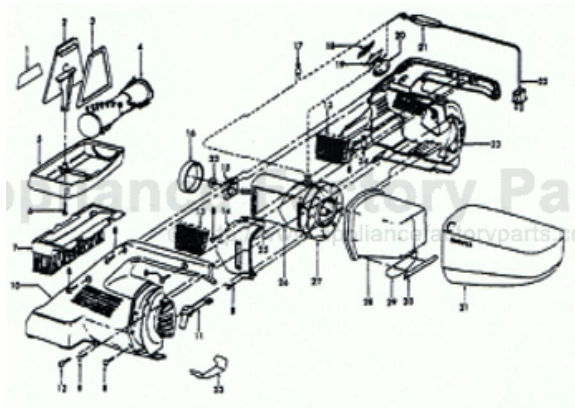

[Find Your HOOVER Vacuum Cleaner Parts - Select From 1456 Models](#)

----- Manual continues below -----