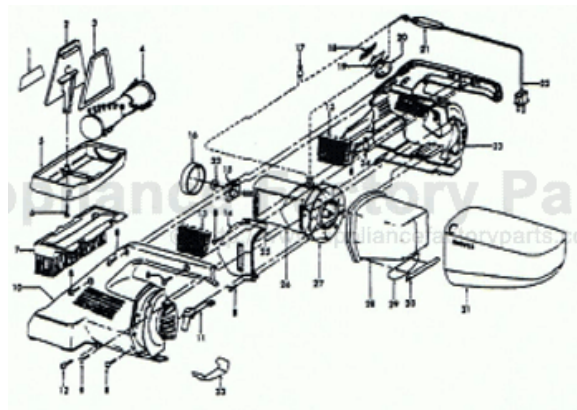

[Find Your HOOVER Vacuum Cleaner Parts - Select From 1456 Models](#)

----- Manual continues below -----