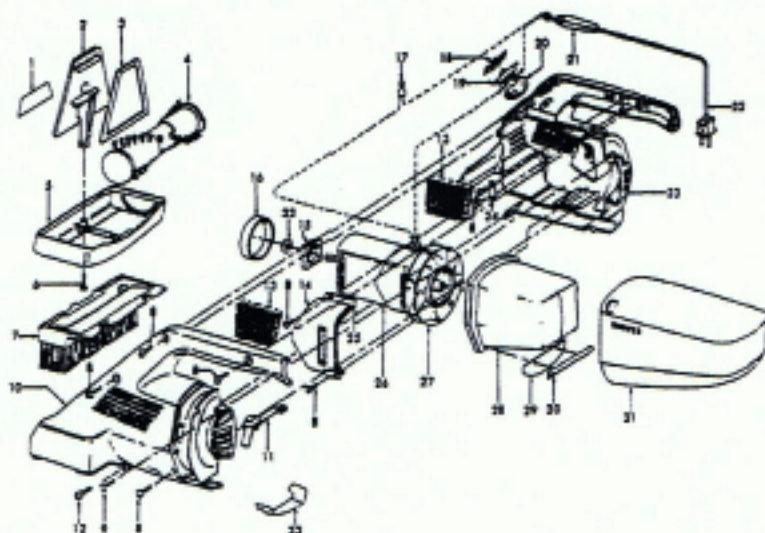

----- Manual continues below -----

Ref. No.	Part No.	Description
1	59139059	Nameplate - S1083, S1137, S1137-900, S1141
2	59139055	Nameplate - S1133
	59139009	Front Cover - S1083, S1083-100, S1133
	59139091	Front Cover - S1137, S1137-900
3	59139092	Front Cover - S1141
	59139010	Seal
4	59139021	Agitator Assem.
5	59139012	Bottom Plate - S1083, S1083-100, S1133, S1141
	59139094	Bottom Plate - S1137, S1137-900
6	59139031	* Screw
7	59139041	Dusting Brush - S1083, S1133
8	59139032	* Screw
9	59139033	* Screw
10	59139007	Housing L.H. - S1083, S1083-100
	59139056	Housing L.H. - S1133
	59139097	Housing L.H. - S1137, S1137-900, S1141
11	59139026	Latch
12	59139034	* Screw
13	59139040	Outlet Filter (2)
14	59139018	Motor Bracket Seal
15	59139017	Motor Support
16	59139005	Belt
17	59139025	* Cord Connector
18	59139013	Switch Button
19	59139057	+ Switch Button
	59139015	Switch
20	59139014	Terminal Shield
21	59139023	Cord Protector
22	59139022	+ Power Cord
23	59139008	Housing R.H. - S1083, S1083-100
	59139058	Housing R. H. - S1133
	59139098	+ Housing R. H. - S1137, S1137-900, S1141
24	59139024	* Cord Holder
25	59139019	Support Plate
26	59139016	Motor - S1083, S1083-100
	59139059	Motor - S1133
27	59139081	Motor - S1137, S1137-900, S1141
	59139020	Fan w/Shroud

Note: Model S1137-900 consists of a Model S1137 packed in a special overshipper.

Ref. No.	Part No.	Description
28	59139080	Filter & Filter Frame
29	59139038	Valve
30	59139039	+ Valve Retainer
31	59139052	Dirt Cup - S1083, S1083-100
	59139062	Dirt Cup - S1133
	59139082	Dirt Cup - S1137, S1137-900, S1141
32	59139047	Washer - Felt
33	59139083	Seal - S1137, S1137-900, S1141