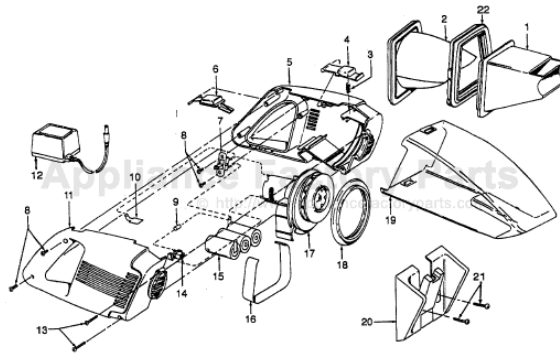

[Find Your HOOVER Vacuum Cleaner Parts - Select From 1456 Models](#)

----- Manual continues below -----