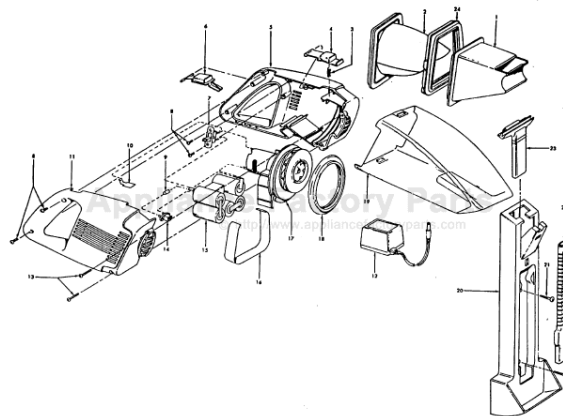

[Find Your HOOVER Vacuum Cleaner Parts - Select From 1456 Models](#)

----- Manual continues below -----