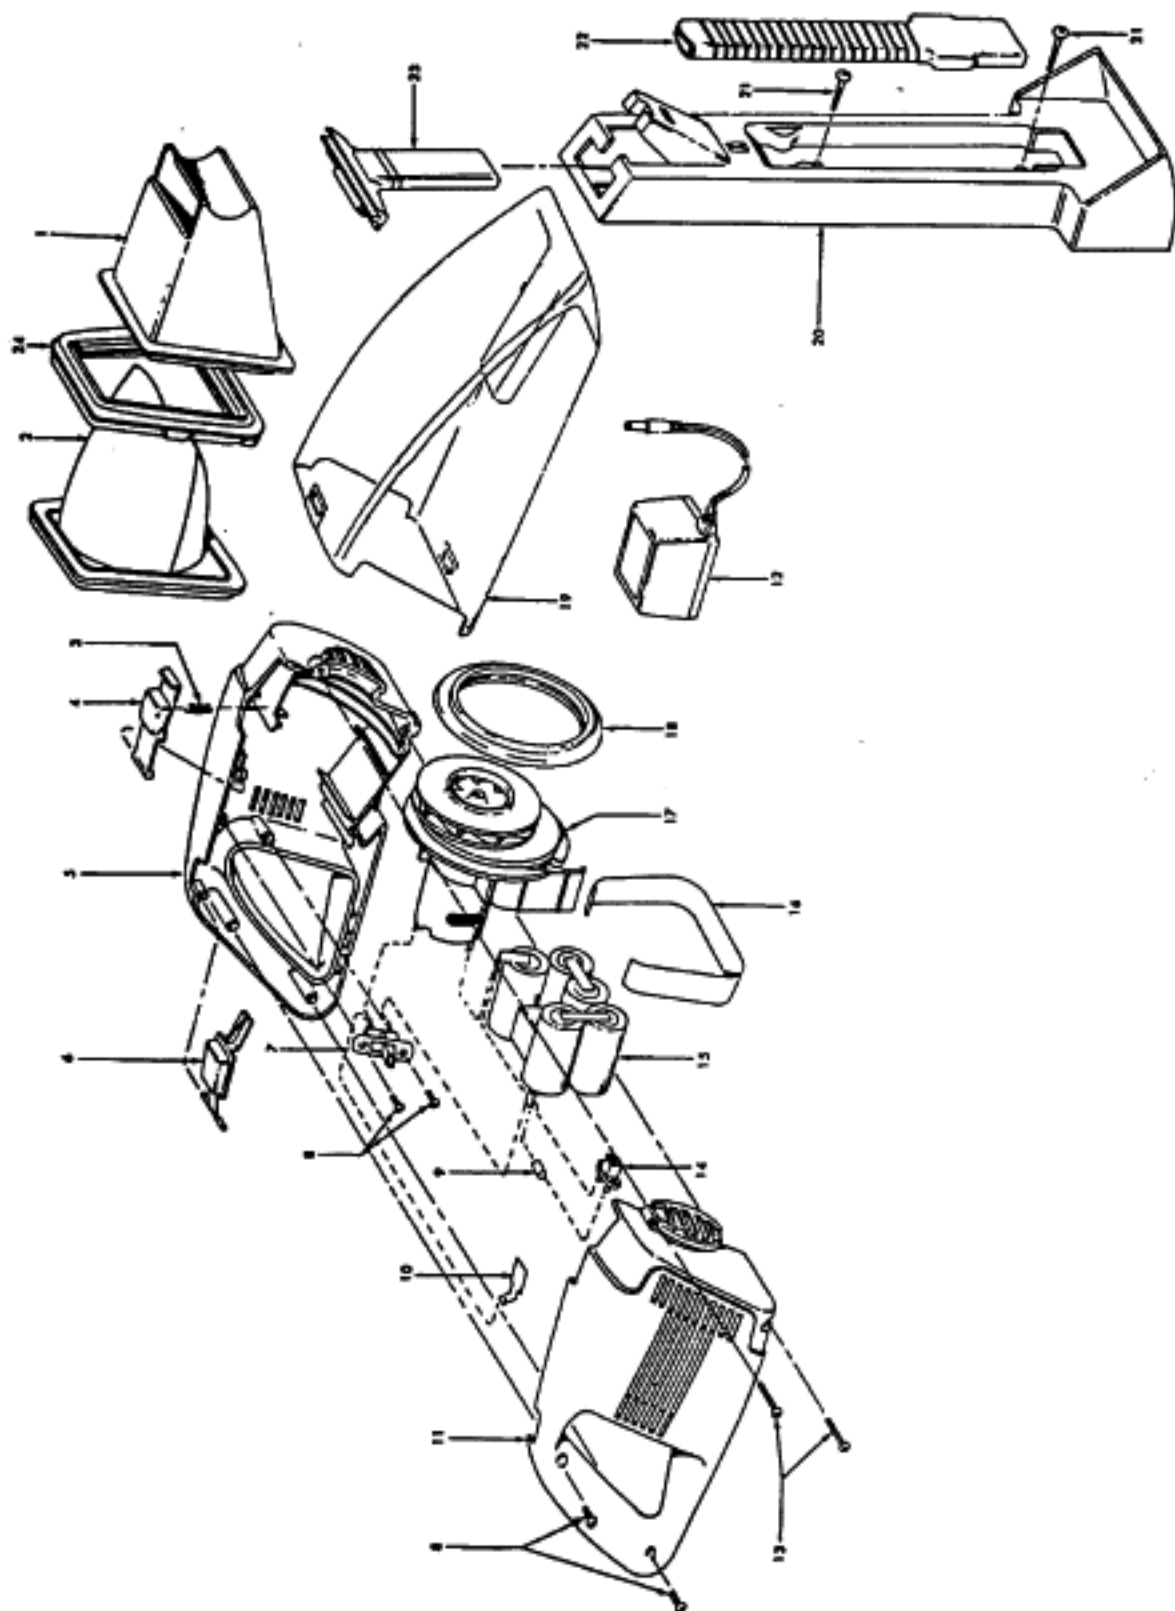

This Owner's Manual is provided and hosted by [Appliance Factory Parts](http://ApplianceFactoryParts.com).

HOOVER S1117-900 Owner's Manual

**[Shop genuine replacement parts for HOOVER
S1117-900](#)**

[Find Your HOOVER Vacuum Cleaner Parts - Select From 1456 Models](#)

----- Manual continues below -----

Wet/Dry Hand Vac

Models S1105, S1117-981,
S1117-900

Wet/Dry Hand Vac

Models S1105, S1117-981, S1117-900

Ref. No.	Part No.	Description
1	59139101	Separator - S1105
	59139170	Separator - S1117-981, S1117-900
2	59139102	Filter Support Asm.
3	59139103	Latch Button Spring
4	59139104	Latch Button - S1105
	59139171	Latch Button - S1117-981, S11 17-900
5	59139105	Housing - L.H. - S1105
	59139172	Housing L.H. - S1117-981, S1117-900
6	59139106	Switch Button - S1105
	59139173	Switch Button - S1117-981, S1117-900
7	59139107	Switch
8	59139113	* Screw-Self Tapping (4)
9	59139109	Diode
10	59139110	Test Terminal
11	59139111	Housing - R.H. - S1105
	59139174	Housing - R.H. - S1117-981, S11 17-900
12	59139112	Transformer - S1105
	59139126	Transformer - S11 17-981, S1117-900
13	59139113	* Screw-Self Tapping
14	59139114	DC Jack
15	59139116	Battery Asm. - Five Pack
	59139115	Battery Asm. - Three Pack, S11 17-981, S1117-900
16	---	Battery Support Tape
17	59139117	Motor Support, Motor & Fan Asm. S1105
	59139127	Motor Support, Motor & Fan Asm. S1117-981, S111 7-900
18	59139118	Housing Seal
19	59139119	Dirt Cup - S1105
	59139128	Dirt Cup S1117-981, S1117-900
20	59139120	Wall Rack Bracket S1105
	59139176	Wall Rack Bracket S11 17-981, S11 17-900
21	59139121	Screw (Anchor Set) (2) - S1105
	40201142	+ Wall Rack Hardware Asm. - S11 17-981, S1117-900
22	59139122	Crevice Tool
23	59139123	Squeegee
24	59139130	Filter Seal
	59139177	Filter Seal S11 17-981, S11 17-900