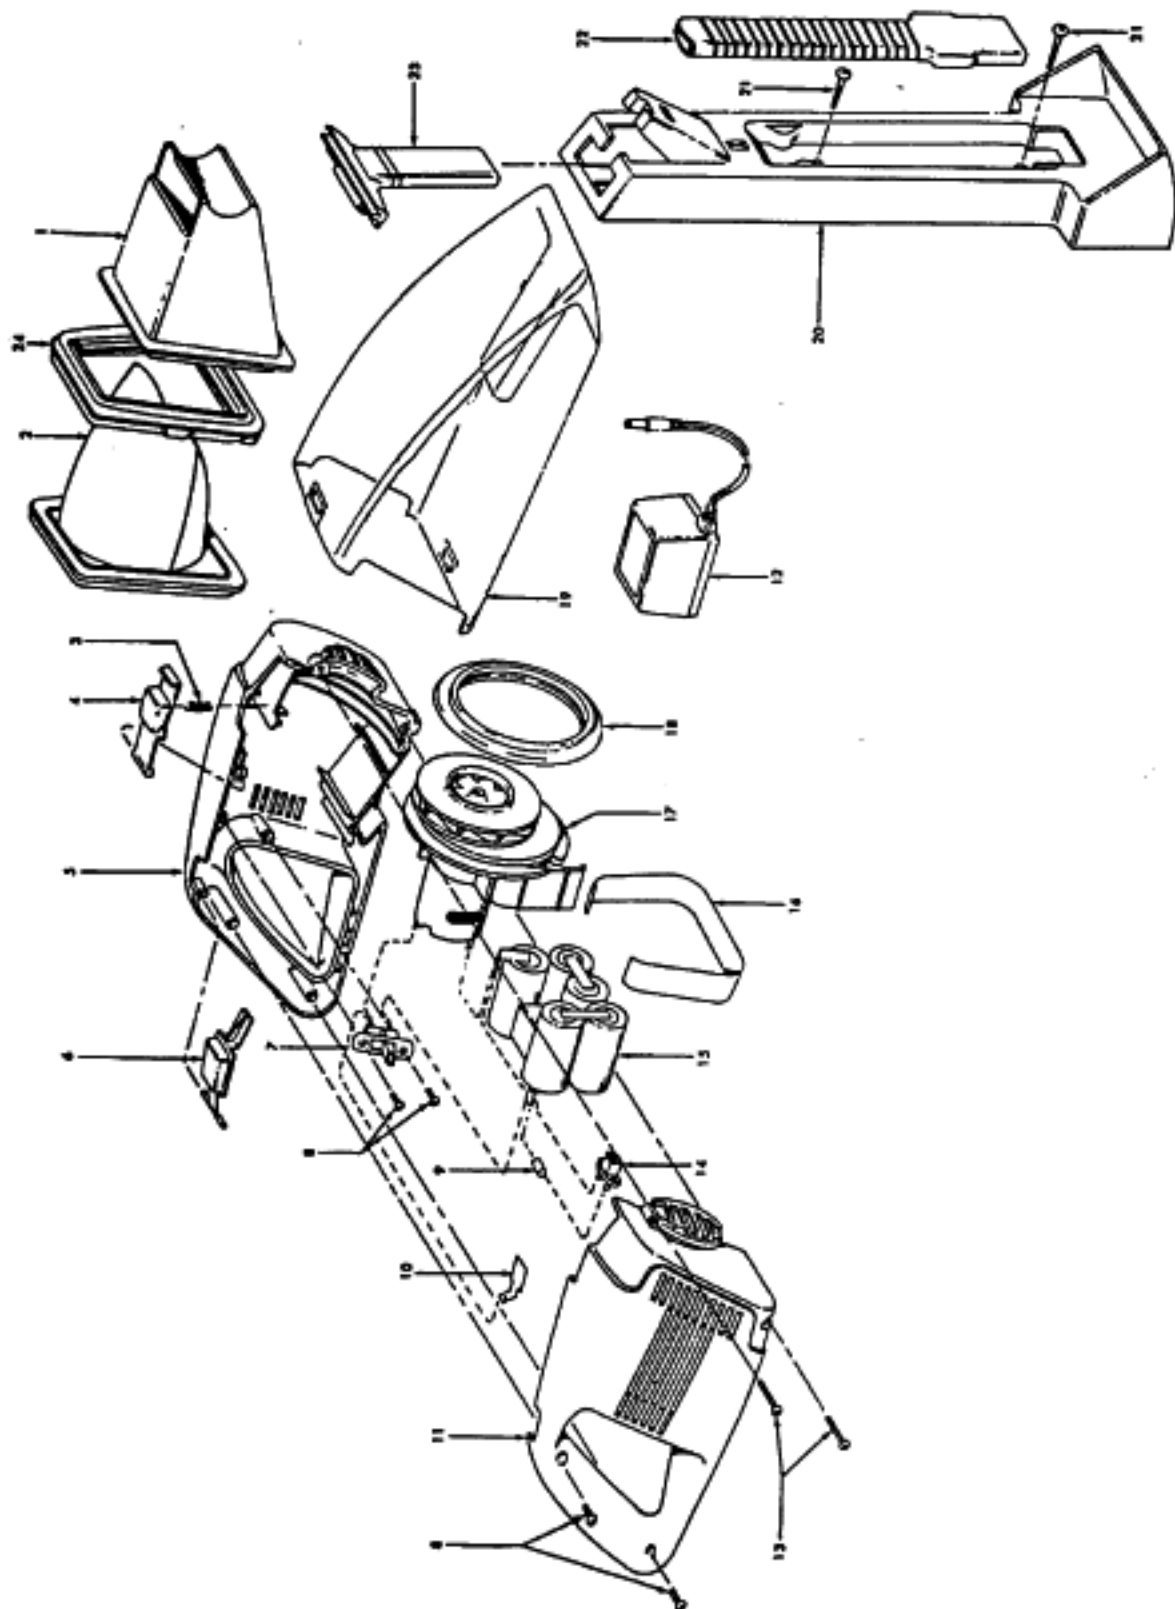

This Owner's Manual is provided and hosted by Appliance Factory Parts.

HOOVER S1117-981 Owner's Manual

Shop genuine replacement parts for HOOVER
S1117-981

Find Your HOOVER Vacuum Cleaner Parts - Select From 1456 Models

----- Manual continues below -----

Wet/Dry Hand Vac

Models S1105, S1117-981,
S1117-900

Ref. No.	Part No.	Description
1	59139101	Separator - S1105
	59139170	Separator - S1117-981, S1117-900
2	59139102	Filter Support Asm.
3	59139103	Latch Button Spring
4	59139104	Latch Button - S1105
	59139171	Latch Button - S1117-981, S11 17-900
5	59139105	Housing - L.H. - S1105
	59139172	Housing L.H. - S1117-981, S1117-900
6	59139106	Switch Button - S1105
	59139173	Switch Button - S1117-981, S1117-900
7	59139107	Switch
8	59139113	* Screw-Self Tapping (4)
9	59139109	Diode
10	59139110	Test Terminal
11	59139111	Housing - R.H. - S1105
	59139174	Housing - R.H. - S1117-981, S11 17-900
12	59139112	Transformer - S1105
	59139126	Transformer - S11 17-981, S1117-900
13	59139113	* Screw-Self Tapping
14	59139114	DC Jack
15	59139116	Battery Asm. - Five Pack
	59139115	Battery Asm. - Three Pack, S11 17-981, S1117-900
16	---	Battery Support Tape
17	59139117	Motor Support, Motor & Fan Asm. S1105
	59139127	Motor Support, Motor & Fan Asm. S1117-981, S111 7-900
18	59139118	Housing Seal
19	59139119	Dirt Cup - S1105
	59139128	Dirt Cup S1117-981, S1117-900
20	59139120	Wall Rack Bracket S1105
	59139176	Wall Rack Bracket S11 17-981, S11 17-900
21	59139121	Screw (Anchor Set) (2) - S1105
	40201142	+ Wall Rack Hardware Asm. - S11 17-981, S1117-900
22	59139122	Crevice Tool
23	59139123	Squeegee
24	59139130	Filter Seal
	59139177	Filter Seal S11 17-981, S11 17-900