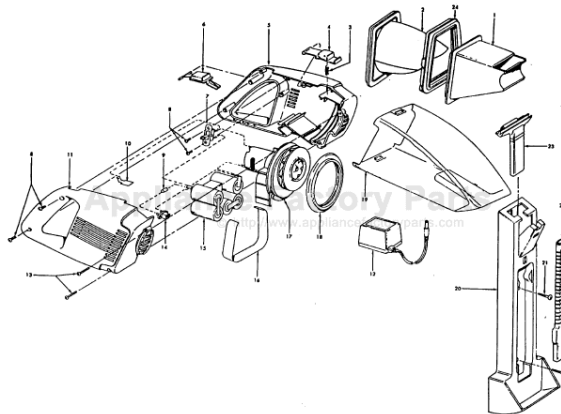

This Owner's Manual is provided and hosted by Appliance Factory Parts.

HOOVER S1117-981 Owner's Manual

Shop genuine replacement parts for HOOVER
S1117-981

Find Your HOOVER Vacuum Cleaner Parts - Select From 1456 Models

----- Manual continues below -----

Wet/Dry Hand Vac

Models S1105, S1117-981,
S1117-900

Ref. No.	Part No.	Description
1	59139101	Separator - S1105
	59139170	Separator - S1117-981, S1117-900
2	59139102	Filter Support Asm.
3	59139103	Latch Button Spring
4	59139104	Latch Button - S1105
	59139171	Latch Button - S1117-981, S11 17-900
5	59139105	Housing - L.H. - S1105
	59139172	Housing L.H. - S1117-981, S1117-900
6	59139106	Switch Button - S1105
	59139173	Switch Button - S1117-981, S1117-900
7	59139107	Switch
8	59139113	* Screw-Self Tapping (4)
9	59139109	Diode
10	59139110	Test Terminal
11	59139111	Housing - R.H. - S1105
	59139174	Housing - R.H. - S1117-981, S11 17-900
12	59139112	Transformer - S1105
	59139126	Transformer - S11 17-981, S1117-900
13	59139113	* Screw-Self Tapping
14	59139114	DC Jack
15	59139116	Battery Asm. - Five Pack
	59139115	Battery Asm. - Three Pack, S11 17-981, S1117-900
16	---	Battery Support Tape
17	59139117	Motor Support, Motor & Fan Asm. S1105
	59139127	Motor Support, Motor & Fan Asm. S1117-981, S111 7-900
18	59139118	Housing Seal
19	59139119	Dirt Cup - S1105
	59139128	Dirt Cup S1117-981, S1117-900
20	59139120	Wall Rack Bracket S1105
	59139176	Wall Rack Bracket S11 17-981, S11 17-900
21	59139121	Screw (Anchor Set) (2) - S1105
	40201142	+ Wall Rack Hardware Asm. - S11 17-981, S1117-900
22	59139122	Crevice Tool
23	59139123	Squeegee
24	59139130	Filter Seal
	59139177	Filter Seal S11 17-981, S11 17-900