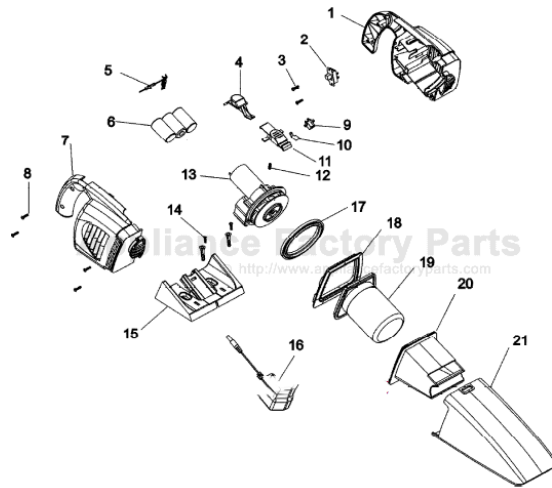

This Owner's Manual is provided and hosted by Appliance Factory Parts.

HOOVER S1120 Owner's Manual

[Shop genuine replacement parts for HOOVER S1120](#)

[Find Your HOOVER Vacuum Cleaner Parts - Select From 1456 Models](#)

----- Manual continues below -----

Model Number: S1120--

BOM/Serial #: S1120--

Graphic Title: COMPLETE ASSEMBLY

Image	Key	Part Number	Description	Substitution	Qty.
1	1	93001489	HOUSING - LH		1
1	2	93001495	SWITCH		1
1	3	93001501	SCREW		2
1	4	93001494	SWITCH BUTTON		1
1	5	59139109	DIODE		1
1	6	93001498	BATTERY ASSM-3 PACK		1
1	7	93001490	HOUSING - RH		1
1	8	59139108	SCREW	59139113	4
1	9	93001497	DC JACK		1
1	10	59139110	TEST TERMINAL S1103		1
1	11	93001492	LATCH BUTTON		1
1	12	59139103	LATCH BUTTON SPRING		1
1	13	93001499	MOTOR SUPPORT, MOTOR, & FAN		1
1	14	40201142	WALL RACK HDWE		1
1	15	59139306	WALL RACK BRKT		1
1	16	93001496	TRANSFORMER		1
1	17	59139118	HOUSING SEAL		1
1	18	59139130	FILTER SER		1
1	19	93001491	FILTER SUPPORT ASSY		1
1	20	93001493	SEPARATOR		1
1	21	93001500	DIRT CUP		1
1	22	93001488	MANUAL, OWNERS		1