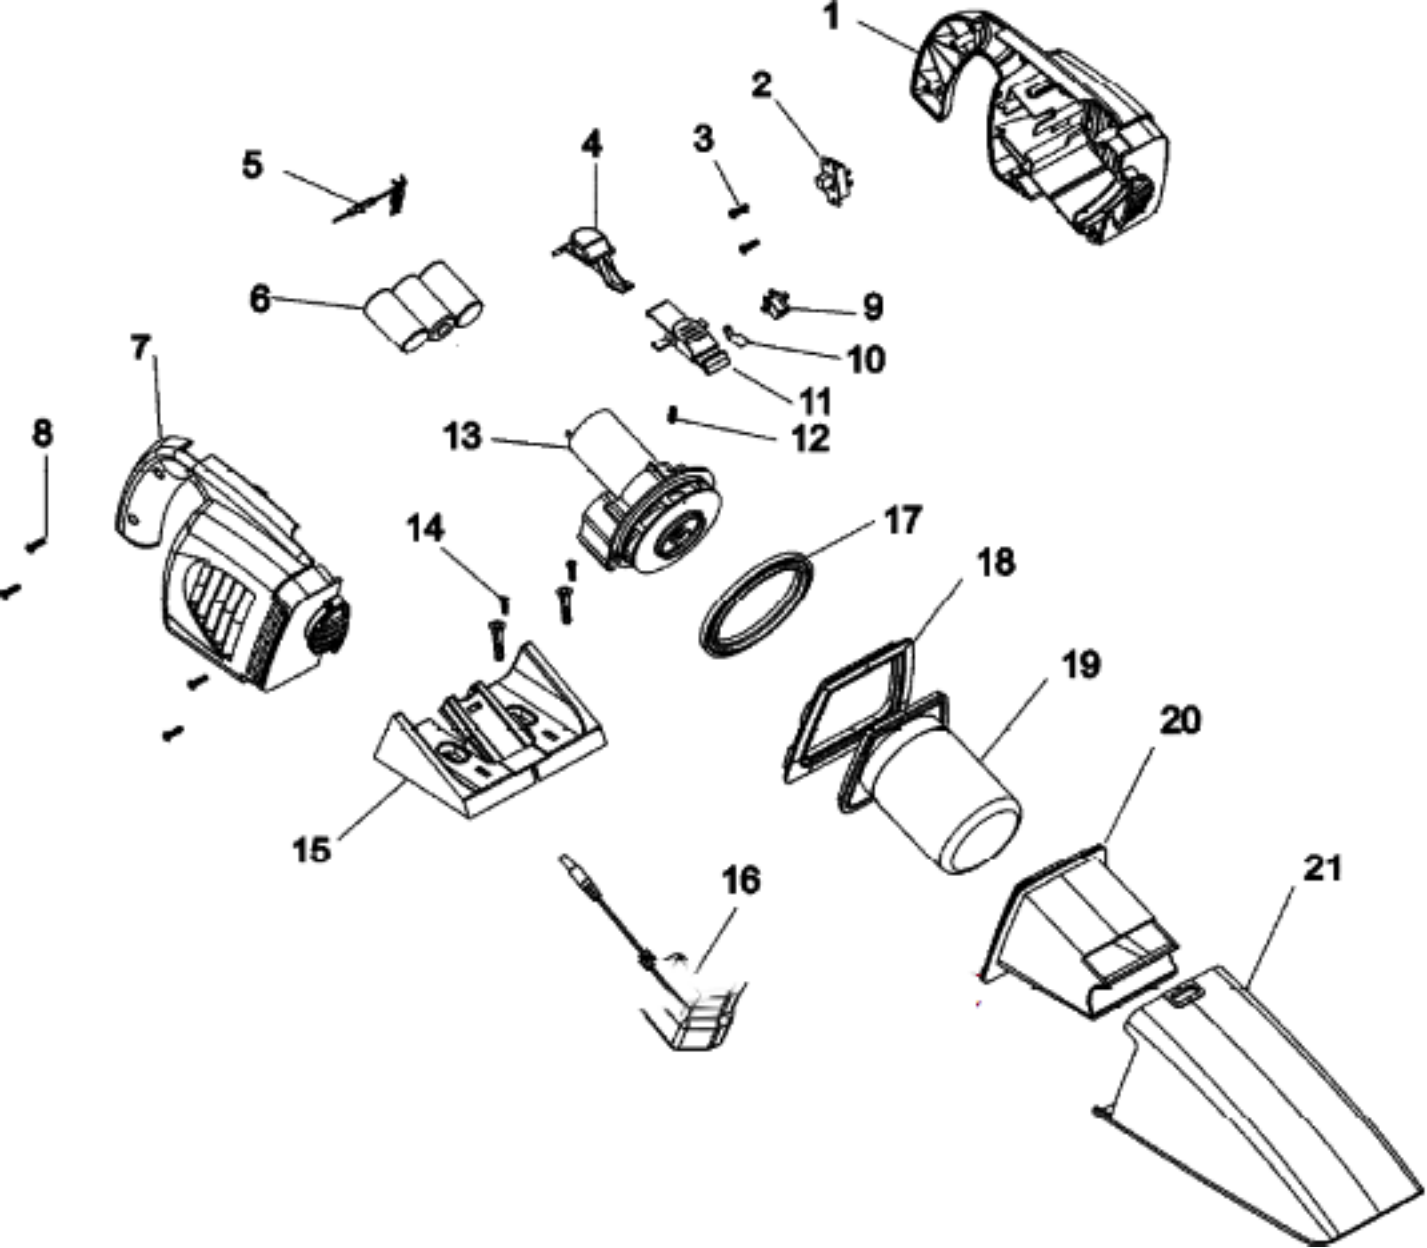

This Owner's Manual is provided and hosted by Appliance Factory Parts.

HOOVER S1120 Owner's Manual

[Shop genuine replacement parts for HOOVER S1120](#)

[Find Your HOOVER Vacuum Cleaner Parts - Select From 1456 Models](#)

----- Manual continues below -----

Model Number: S1120--

BOM/Serial #: S1120--

Graphic Title: COMPLETE ASSEMBLY

Image	Key	Part Number	Description	Substitution	Qty.
1	1	93001489	HOUSING - LH		1
1	2	93001495	SWITCH		1
1	3	93001501	SCREW		2
1	4	93001494	SWITCH BUTTON		1
1	5	59139109	DIODE		1
1	6	93001498	BATTERY ASSM-3 PACK		1
1	7	93001490	HOUSING - RH		1
1	8	59139108	SCREW	59139113	4
1	9	93001497	DC JACK		1
1	10	59139110	TEST TERMINAL S1103		1
1	11	93001492	LATCH BUTTON		1
1	12	59139103	LATCH BUTTON SPRING		1
1	13	93001499	MOTOR SUPPORT, MOTOR, & FAN		1
1	14	40201142	WALL RACK HDWE		1
1	15	59139306	WALL RACK BRKT		1
1	16	93001496	TRANSFORMER		1
1	17	59139118	HOUSING SEAL		1
1	18	59139130	FILTER SER		1
1	19	93001491	FILTER SUPPORT ASSY		1
1	20	93001493	SEPARATOR		1
1	21	93001500	DIRT CUP		1
1	22	93001488	MANUAL, OWNERS		1