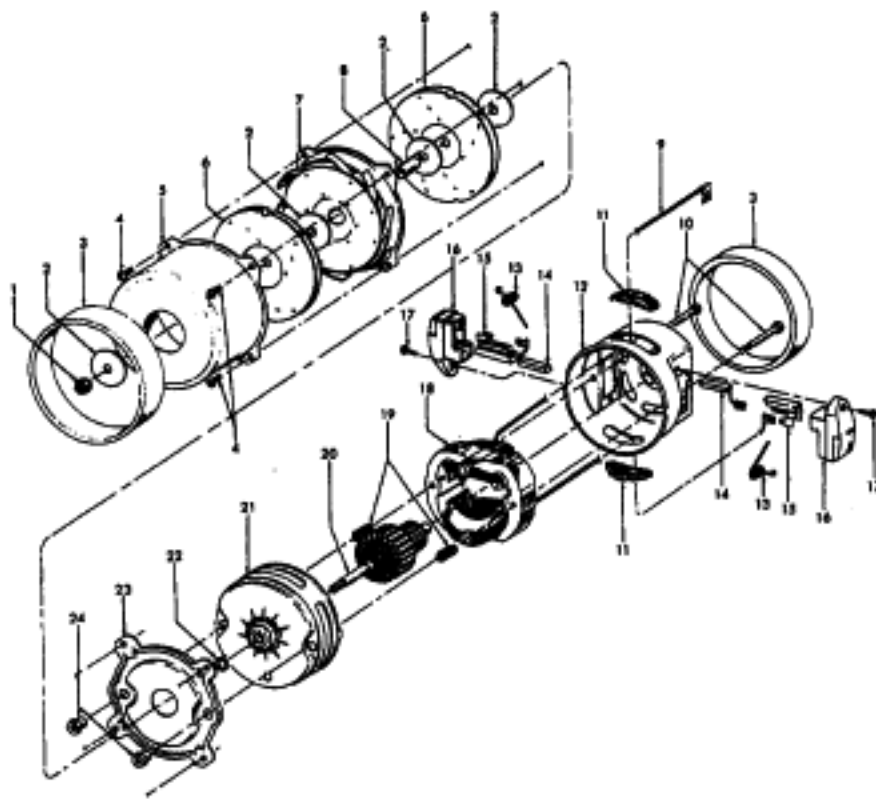

Motor

S1211, S1215, S1221, S1223, S1410

43578068 Motor Assem. Comp. - S1215, S1223
43177061 Motor Assem. Comp. - S1211, S1221, S1410

Ref. No.	Part No.	Description
1	33426001	Nut - EF
2	21312701	* Washer (4)
3	31178007	Motor Gasket (2)
4	21434224	+* Screw - Self Tapping (4)
5	37191016	Outer stage Housing - AY
6	43568017	Fan Assem. (2)
7	43551005	Interstage Assem.
8	31742010	Fan Spacer
9	46176001	Lead Wire Assem. - Black
10	33421004	+ Field Lamination Bolt - FW (2)
11	169702BZ	* Bushing (2)
12	42937003	Motor Housing Assem. - Upper
13	38353004	Spring (2)
14	167681	Brush & Terminal Assem. (2)
15	N/A	Brush Holder (2) Use Brush Carrier Assem. 47318-008 (Incl. It. 13 - 16)
16	167696AG	Brush Carrier (2)

Ref. No.	Part No.	Description
17	21429406	* Screw - Self Tapping - EF (2)
18	45311051	Field Assem. Comp. - S1215, S1223
	45311061	+ Field Assem. Comp. - S1211, S1221 S1410
19	167721FW	Spring compression (2) - S1215, S1223
	38311023	+ Spring Compression (2) - S1211, S1221, S1410
20	44765171	Armature Assem. Comp. - S1215, S1223
	44765217	Armature Assem. Comp. - S1211, S1221, S1410
21	37191085	Motor Housing Assem. - Lower
22	31148002	Spacer
23	36322002	Interstage Mounting Plate - FW
24	167695EF	Nut - Special (2)