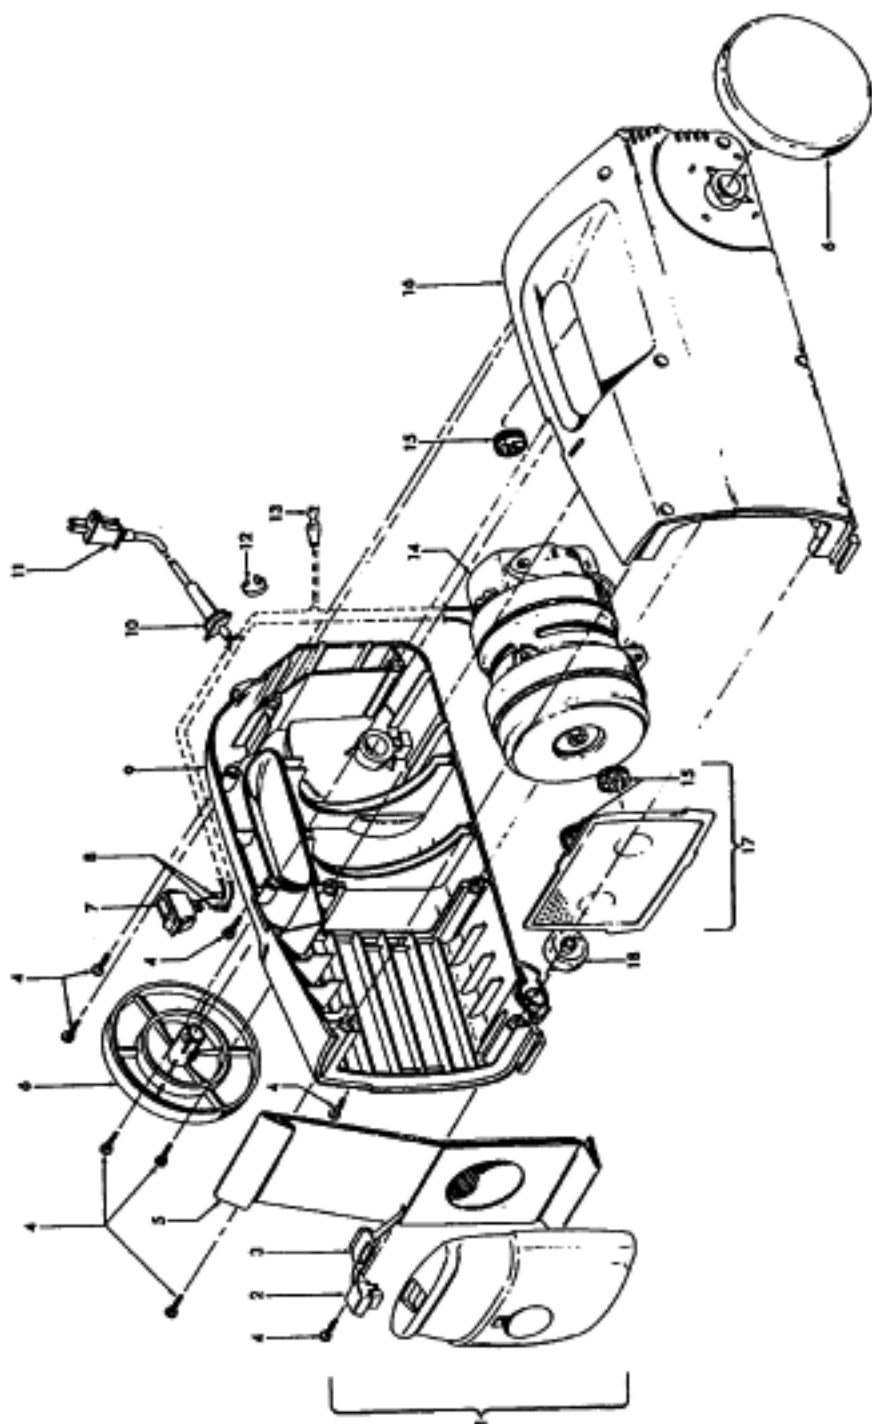

----- Manual continues below part list -----

Available Replacement Parts for HOOVER S1215

H-4010063R	PAPER BAG R OEM HOOVER 5 PACK
HR-5000	EXTENSION TUBE

**Sprint/Hornet
PortaPower I**

**Models S1211, S1215, S1221, S1223
S1410**

Ref. No.	Part No.	Description
1	42227175	Bag Door Assem. - JM
	42227178	Bag Door Assem. - AAP - S1215, S1223
	42227179	+ Bag Door Assem. - AG - S1221, S1410
2	38426088	Latch Button - JM
	38426090	+ Latch Button - AG
3	36151025	Latch - BZ
4	21447122	+* Screw - Self Tapping (8)
5	4010063R	Disposable Bag (5 Pk.)
6	38522073	Wheel - AG
7	28181063	Switch
8	27666553	Terminal - S1410
	27666513	Terminal (Black Switch)
	27666527	+ Terminal (Gray Switch)
9	42222173	Housing Assem. - RHLH - JM
	42222172	Hsg Assem. - RH/LH - AAU - S1223
	42222177	Hsg Assem. - RH/LH - MW - S1215
	42212129	Hsg Assem. - RH/LH - ABZ - S1221
	42222179	Hsg Assem. - RH/LH - AG - S1410
10	36218020	Cord Protector - AAP
	36218021	Cord Protector AG
11	46363043	Attach. Cord Assem. - AAP
	46363307	Attach Cord Assem. - AG
12	27479307	+ Lead Wire Tie
13	12227	Insulated Terminal
	27618508	Wire Connector - S1410
14	43177061	+ Motor Assem. Comp. (P-205)
	43578068	Motor Assem. Comp. - S1215, S1223 - (P-205)
15	163434	+ Pressure Pad (3)
16	42222173	Housing Assem. - RHLH - JM
	42222172	Hsg Assem. - RH/LH - AAU - S1223
	42222177	Hsg Assem. - RH/LH - MW - S1215
	42212129	Hsg Assem. -RH/LH -ABZ - S1221
	42222179	Hsg Assem. - RH/LH - AG - S1410
17	43615054	Bulkhead Assem.
18	38521036	Wheel - AG