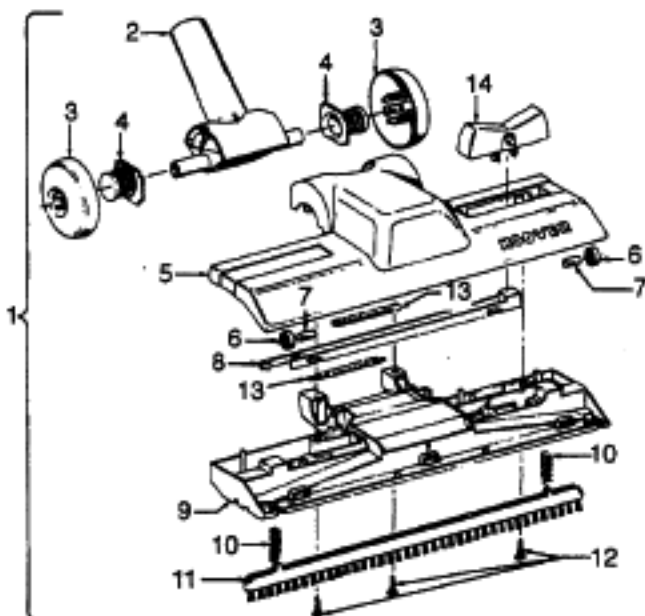

Rug & Floor Nozzle

Ref. No.	Part No.	Description
1	43414121	+ Standard Rug & Floor Nozzle Assem. - AAP
	43414139	+ Standard Rug & Floor Nozzle Assem. - AAP
	43414140	Standard Rug & Floor Nozzle Assem. - ABE (S3393-020, S3521)
	0M114169	Standard Rug & Floor Nozzle - ABX - S1221, S1315, S1337, S3393-040
	43414170	+ Standard Rug & Floor Nozzle AG - S1339, S3547
	43414172	Standard Rug & Floor Nozzle - AG
2	38648039	Nozzle Tube - AG
3	38615153	+ Rug & Floor Nozzle - AAP
	38615182	Rug & Floor Nozzle - ABE S3393-020, S3521, S1339, S3547, S1221, S1315, S1337
4	38521018	Roller (2) (Nozzle 43414172 req's 4)
5	31511004	Roller Axle - AY (2) (Nozzle 43414172 req's 4)
6	36414018	Brush Housing S1221, S1315, S1337
7	166849FW	Spring (2)
8	48443003	Brush Back Assem. - AG
9	21447203	Screw - Self Tapping (2)
10	38454004	Brush Back Lever - MV
	38454006	+ Brush Back Lever - ABN S3393-020, S3521, S1221 S1339, S3547
11	21329105	+ Felt Washer

Ref. No.	Part No.	Description
1	43414101	+ Deluxe Rug & Floor Nozzle Assem. - AAP
2	38648045	Nozzle Connector - AAP
3	43244043	Wheel & Bearing Assem. (2)
4	38511016	Wheel Bearing - AAT (2)
5	38615180	Rug & Floor Nozzle - AAP
6	38521018	Roller (2)
7	31511004	Roller Axle - AY (2)
8	38451008	Slider - AG
9	36414013	+ Brush Housing - MV
10	166849FW	Spring (2)
11	48443004	Brush Back Assem. - AG
12	21447203	Screw - Self Tapping (3)
13	34122013	+ Seal (2)
14	38434015	Pedal - MV