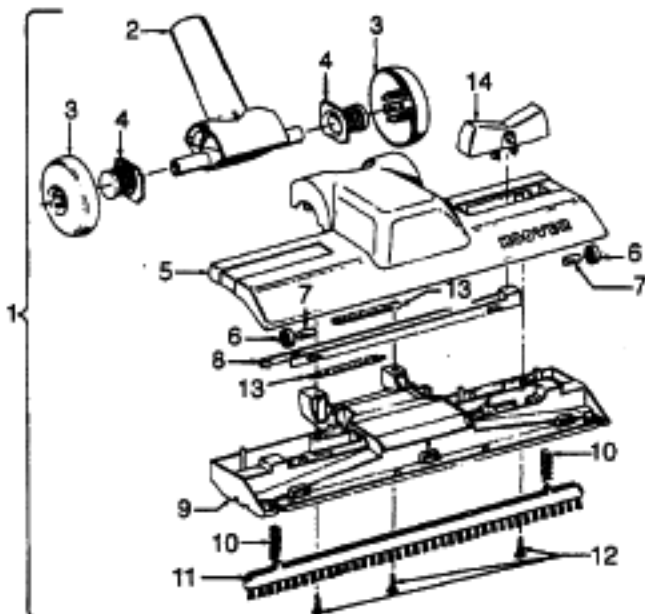

Rug & Floor Nozzle

Ref. No.	Part No.	Description
1	43414121	+ Standard Rug & Floor Nozzle Assem. - AAP
	43414139	+ Standard Rug & Floor Nozzle Assem. - AAP
	43414140	Standard Rug & Floor Nozzle Assem. - ABE (S3393-020, S3521)
	0M114169	Standard Rug & Floor Nozzle - ABX - S1221, S1315, S1337, S3393-040
	43414170	+ Standard Rug & Floor Nozzle AG - S1339, S3547
	43414172	Standard Rug & Floor Nozzle - AG
2	38646039	Nozzle Tube - AG
3	38615153	+ Rug & Floor Nozzle - AAP
	38615182	Rug & Floor Nozzle - ABE S3393-020, S3521, S1339, S3547, S1221, S1315, S1337
4	38521018	Roller (2) (Nozzle 43414172 req's 4)
5	31511004	Roller Axle - AY (2) (Nozzle 43414172 req's 4)
6	36414018	Brush Housing S1221, S1315, S1337
7	166649FW	Spring (2)
8	48443003	Brush Back Assem. - AG
9	21447203	Screw - Self Tapping (2)
10	38454004	Brush Back Lever - MV
	38454006	+ Brush Back Lever - ABN S3393-020, S3521, S1221 S1339, S3547
11	21329105	+ Felt Washer

Ref. No.	Part No.	Description
1	43414101	+ Deluxe Rug & Floor Nozzle Assem. - AAP
2	38646045	Nozzle Connector - AAP
3	43244043	Wheel & Bearing Assem. (2)
4	38511016	Wheel Bearing - AAT (2)
5	38615180	Rug & Floor Nozzle - AAP
6	38521018	Roller (2)
7	31511004	Roller Axle - AY (2)
8	38451008	Slider - AG
9	36414013	+ Brush Housing - MV
10	166649FW	Spring (2)
11	48443004	Brush Back Assem. - AG
12	21447203	Screw - Self Tapping (3)
13	34122013	+ Seal (2)
14	38434015	Pedal - MV