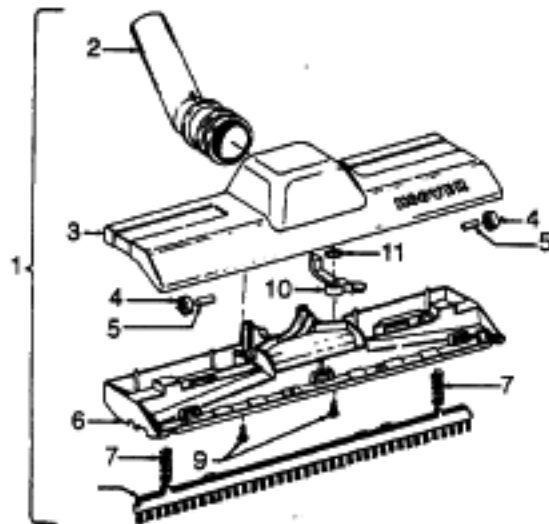

Rug & Floor Nozzle

Ref. No.	Part No.	Description
1	43414121	+ Standard Rug & Floor Nozzle Assem. - AAP
	43414139	+ Standard Rug & Floor Nozzle Assem. - AAP
	43414140	Standard Rug & Floor Nozzle Assem. - ABE (S3393-020, S3521)
	0M114169	Standard Rug & Floor Nozzle - ABX - S1221, S1315, S1337, S3393-040
	43414170	+ Standard Rug & Floor Nozzle AG - S1339, S3547
	43414172	Standard Rug & Floor Nozzle - AG
2	38646039	Nozzle Tube - AG
3	38615153	+ Rug & Floor Nozzle - AAP
	38615182	Rug & Floor Nozzle - ABE S3393-020, S3521, S1339, S3547, S1221, S1315, S1337
4	38521018	Roller (2) (Nozzle 43414172 req's 4)
5	31511004	Roller Axle - AY (2) (Nozzle 43414172 req's 4)
6	36414018	Brush Housing S1221, S1315, S1337
7	166649FW	Spring (2)
8	48443003	Brush Back Assem. - AG
9	21447203	Screw - Self Tapping (2)
10	38454004	Brush Back Lever - MV
	38454006	+ Brush Back Lever - ABN S3393-020, S3521, S1221 S1339, S3547
11	21329105	+ Felt Washer

Ref. No.	Part No.	Description
1	43414101	+ Deluxe Rug & Floor Nozzle Assem. - AAP
2	38646045	Nozzle Connector - AAP
3	43244043	Wheel & Bearing Assem. (2)
4	38511016	Wheel Bearing - AAT (2)
5	38615180	Rug & Floor Nozzle - AAP
6	38521018	Roller (2)
7	31511004	Roller Axle - AY (2)
8	38451008	Slider - AG
9	36414013	+ Brush Housing - MV
10	166649FW	Spring (2)
11	48443004	Brush Back Assem. - AG
12	21447203	Screw - Self Tapping (3)
13	34122013	+ Seal (2)
14	38434015	Pedal - MV