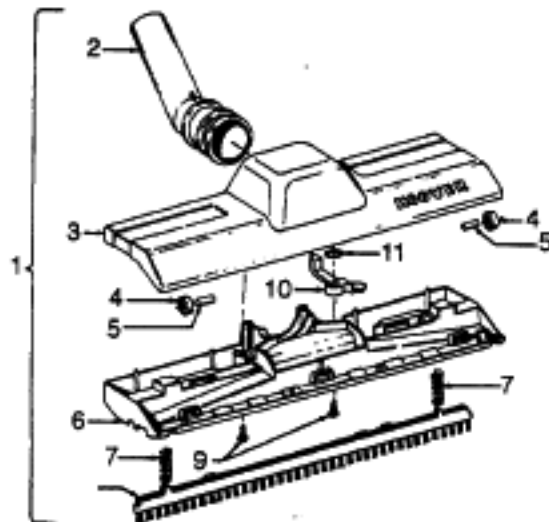

Rug & Floor Nozzle

Ref. No.	Part No.	Description
1	43414121	+ Standard Rug & Floor Nozzle Assem. - AAP
	43414139	+ Standard Rug & Floor Nozzle Assem. - AAP
	43414140	Standard Rug & Floor Nozzle Assem. - ABE (S3393-020, S3521)
	0M114169	Standard Rug & Floor Nozzle - ABX - S1221, S1315, S1337, S3393-040
	43414170	+ Standard Rug & Floor Nozzle AG - S1339, S3547
	43414172	Standard Rug & Floor Nozzle - AG
2	38648039	Nozzle Tube - AG
3	38615153	+ Rug & Floor Nozzle - AAP
	38615182	Rug & Floor Nozzle - ABE S3393-020, S3521, S1339, S3547, S1221, S1315, S1337
4	38521018	Roller (2) (Nozzle 43414172 req's 4)
5	31511004	Roller Axle - AY (2) (Nozzle 43414172 req's 4)
6	36414018	Brush Housing S1221, S1315, S1337
7	166849FW	Spring (2)
8	48443003	Brush Back Assem. - AG
9	21447203	Screw - Self Tapping (2)
10	38454004	Brush Back Lever - MV
	38454006	+ Brush Back Lever - ABN S3393-020, S3521, S1221 S1339, S3547
11	21329105	+ Felt Washer

Ref. No.	Part No.	Description
1	43414101	+ Deluxe Rug & Floor Nozzle Assem. - AAP
2	38648045	Nozzle Connector - AAP
3	43244043	Wheel & Bearing Assem. (2)
4	38511016	Wheel Bearing - AAT (2)
5	38615180	Rug & Floor Nozzle - AAP
6	38521018	Roller (2)
7	31511004	Roller Axle - AY (2)
8	38451008	Slider - AG
9	36414013	+ Brush Housing - MV
10	166849FW	Spring (2)
11	48443004	Brush Back Assem. - AG
12	21447203	Screw - Self Tapping (3)
13	34122013	+ Seal (2)
14	38434015	Pedal - MV