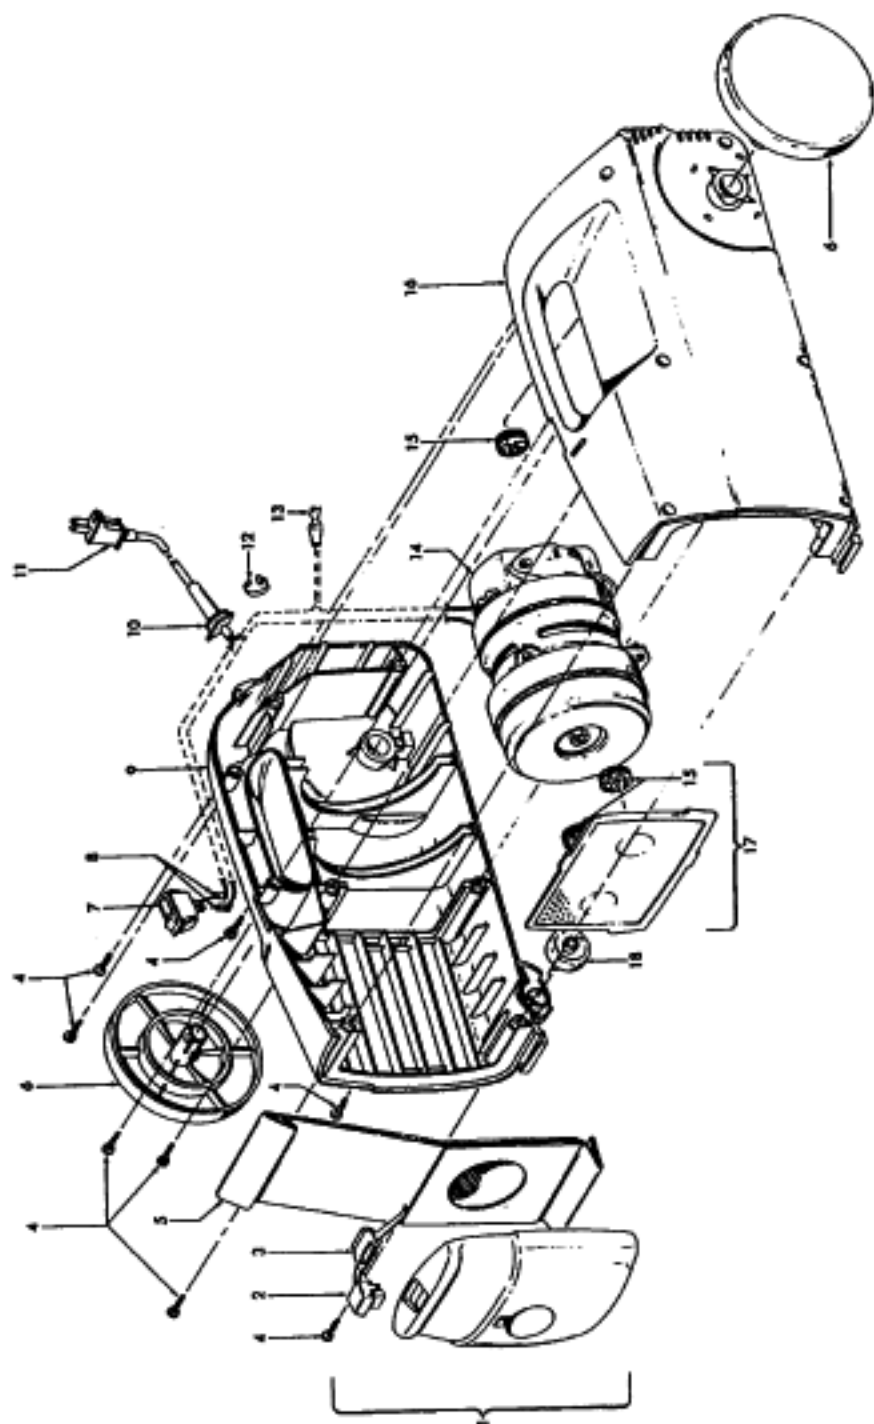

----- Manual continues below part list -----

Available Replacement Parts for HOOVER S1221

[H-4010063R](#)

PAPER BAG R OEM HOOVER 5 PACK

**Sprint/Hornet
PortaPower I**

**Models S1211, S1215, S1221, S1223
S1410**

Ref. No.	Part No.	Description
1	42227175	Bag Door Assem. - JM
	42227178	Bag Door Assem. - AAP - S1215, S1223
	42227179	+ Bag Door Assem. - AG - S1221, S1410
2	38426088	Latch Button - JM
	38426090	+ Latch Button - AG
3	36151025	Latch - BZ
4	21447122	+* Screw - Self Tapping (8)
5	4010063R	Disposable Bag (5 Pk.)
6	38522073	Wheel - AG
7	28181063	Switch
8	27666553	Terminal - S1410
	27666513	Terminal (Black Switch)
	27666527	+ Terminal (Gray Switch)
9	42222173	Housing Assem. - RHLH - JM
	42222172	Hsg Assem. - RH/LH - AAU - S1223
	42222177	Hsg Assem. - RH/LH - MW - S1215
	42212129	Hsg Assem. - RH/LH - ABZ - S1221
	42222179	Hsg Assem. - RH/LH - AG - S1410
10	36218020	Cord Protector - AAP
	36218021	Cord Protector AG
11	46363043	Attach. Cord Assem. - AAP
	46363307	Attach Cord Assem. - AG
12	27479307	+ Lead Wire Tie
13	12227	Insulated Terminal
	27618508	Wire Connector - S1410
14	43177061	+ Motor Assem. Comp. (P-205)
	43578068	Motor Assem. Comp. - S1215, S1223 - (P-205)
15	163434	+ Pressure Pad (3)
16	42222173	Housing Assem. - RHLH - JM
	42222172	Hsg Assem. - RH/LH - AAU - S1223
	42222177	Hsg Assem. - RH/LH - MW - S1215
	42212129	Hsg Assem. -RH/LH -ABZ - S1221
	42222179	Hsg Assem. - RH/LH - AG - S1410
17	43615054	Bulkhead Assem.
18	38521036	Wheel - AG

Ref. No.	Part No.	Description
1	43414101	+ Deluxe Rug & Floor Nozzle Assem. - AAP
2	38648045	Nozzle Connector - AAP
3	43244043	Wheel & Bearing Assem. (2)
4	38511016	Wheel Bearing - AAT (2)
5	38615180	Rug & Floor Nozzle - AAP
6	38521018	Roller (2)
7	31511004	Roller Axle - AY (2)
8	38451008	Slider - AG
9	36414013	+ Brush Housing - MV
10	166849FW	Spring (2)
11	48443004	Brush Back Assem. - AG
12	21447203	Screw - Self Tapping (3)
13	34122013	+* Seal (2)
14	38434015	Pedal - MV