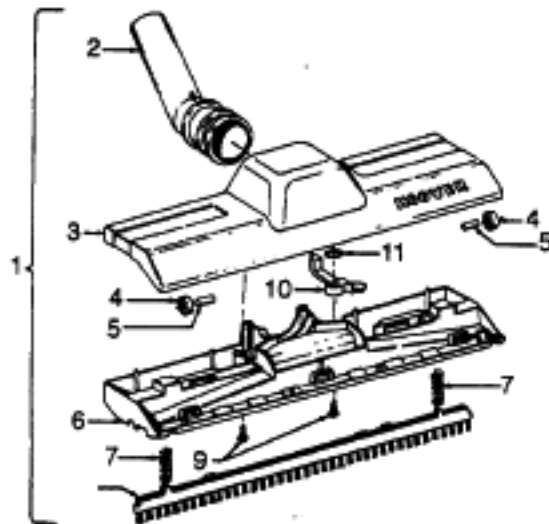

Rug & Floor Nozzle

Ref. No.	Part No.	Description
1	43414121	+ Standard Rug & Floor Nozzle Assem. - AAP
	43414139	+ Standard Rug & Floor Nozzle Assem. - AAP
	43414140	Standard Rug & Floor Nozzle Assem. - ABE (S3393-020, S3521)
	0M114169	Standard Rug & Floor Nozzle - ABX - S1221, S1315, S1337, S3393-040
	43414170	+ Standard Rug & Floor Nozzle AG - S1339, S3547
	43414172	Standard Rug & Floor Nozzle - AG
2	38648039	Nozzle Tube - AG
3	38615153	+ Rug & Floor Nozzle - AAP
	38615182	Rug & Floor Nozzle - ABE S3393-020, S3521, S1339, S3547, S1221, S1315, S1337
4	38521018	Roller (2) (Nozzle 43414172 req's 4)
5	31511004	Roller Axle - AY (2) (Nozzle 43414172 req's 4)
6	36414018	Brush Housing S1221, S1315, S1337
7	166849FW	Spring (2)
8	48443003	Brush Back Assem. - AG
9	21447203	Screw - Self Tapping (2)
10	38454004	Brush Back Lever - MV
	38454006	+ Brush Back Lever - ABN S3393-020, S3521, S1221 S1339, S3547
11	21329105	+ Felt Washer

Ref. No.	Part No.	Description
1	43414101	+ Deluxe Rug & Floor Nozzle Assem. - AAP
2	38648045	Nozzle Connector - AAP
3	43244043	Wheel & Bearing Assem. (2)
4	38511016	Wheel Bearing - AAT (2)
5	38615180	Rug & Floor Nozzle - AAP
6	38521018	Roller (2)
7	31511004	Roller Axle - AY (2)
8	38451008	Slider - AG
9	36414013	+ Brush Housing - MV
10	166849FW	Spring (2)
11	48443004	Brush Back Assem. - AG
12	21447203	Screw - Self Tapping (3)
13	34122013	+* Seal (2)
14	38434015	Pedal - MV