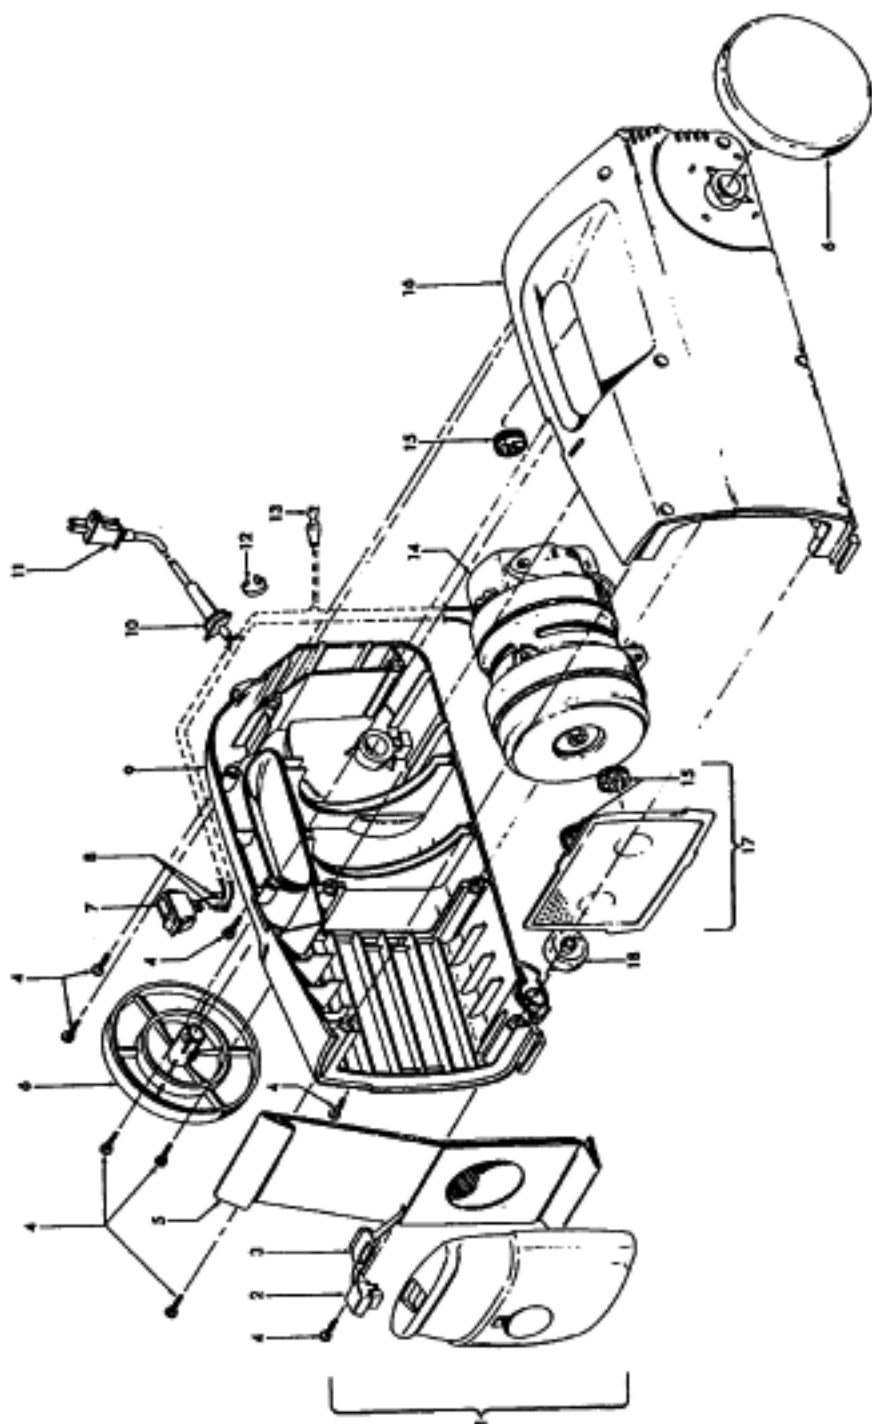

**Sprint/Hornet
PortaPower I**

**Models S1211, S1215, S1221, S1223
S1410**

Ref. No.	Part No.	Description
1	42227175	Bag Door Assem. - JM
	42227178	Bag Door Assem. - AAP - S1215, S1223
	42227179	+ Bag Door Assem. - AG - S1221, S1410
2	38426088	Latch Button - JM
	38426090	+ Latch Button - AG
3	36151025	Latch - BZ
4	21447122	+* Screw - Self Tapping (8)
5	4010063R	Disposable Bag (5 Pk.)
6	38522073	Wheel - AG
7	28181063	Switch
8	27666553	Terminal - S1410
	27666513	Terminal (Black Switch)
	27666527	+ Terminal (Gray Switch)
9	42222173	Housing Assem. - RHLH - JM
	42222172	Hsg Assem. - RH/LH - AAU - S1223
	42222177	Hsg Assem. - RH/LH - MW - S1215
	42212129	Hsg Assem. - RH/LH - ABZ - S1221
	42222179	Hsg Assem. - RH/LH - AG - S1410
10	36218020	Cord Protector - AAP
	36218021	Cord Protector AG
11	46363043	Attach. Cord Assem. - AAP
	46363307	Attach Cord Assem. - AG
12	27479307	+ Lead Wire Tie
13	12227	Insulated Terminal
	27618508	Wire Connector - S1410
14	43177061	+ Motor Assem. Comp. (P-205)
	43578068	Motor Assem. Comp. - S1215, S1223 - (P-205)
15	163434	+ Pressure Pad (3)
16	42222173	Housing Assem. - RHLH - JM
	42222172	Hsg Assem. - RH/LH - AAU - S1223
	42222177	Hsg Assem. - RH/LH - MW - S1215
	42212129	Hsg Assem. -RH/LH -ABZ - S1221
	42222179	Hsg Assem. - RH/LH - AG - S1410
17	43615054	Bulkhead Assem.
18	38521036	Wheel - AG

Ref. No.	Part No.	Description
	56512174	Owner Manual - S1221, S1410
	56512139	Owner Manual
	58142123	+ Carton
	58142127	+ Carton - S1221
	58142130	+ Carton - S1410
	58341007	+ Cleaner Support

Cleaning Tools - S1211, S1215

38617017	Crevice Tool - AG
43414016	Furniture Brush - AG
0M114169	Rug & Floor Nozzle - AAP
3863801P	Extension Tube - Poly - AG
43434157	Hose Assem. Comp. - AAZ/AAP

Cleaning Tools - S1223

38617017	Crevice Tool - AG
38614024	Furniture Nozzle - AAP
43414064	Dusting Brush - AG
0M114169	Rug & Floor Nozzle - AAP
3863801P	Extension Tube - Poly - AG
43434243	Hose Assem. Comp. - w/SC

Cleaning Tools - S1221

38617017	Crevice Tool - AG
43414016	Multi Purpose Brush - AG
3863801P	Extension Tube Assem. - AG
0M114169	Rug and Floor Nozzle - ABE
43434157	Hose Assem. Comp. - W/SC- ABX/AG - 8'

Cleaning Tools - S1410

38617017	Crevice Tool - AG
3863801P	Extension Tube - AG
43414016	Multi Purpose Brush - AG
43414172	Rug & Floor Nozzle
43434157	Hose Assem. Comp.