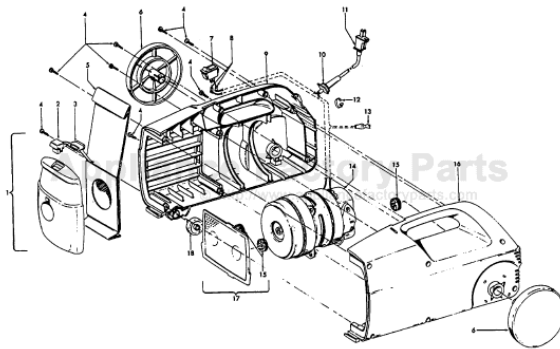

[Find Your HOOVER Vacuum Cleaner Parts - Select From 1456 Models](#)

----- Manual continues below part list -----