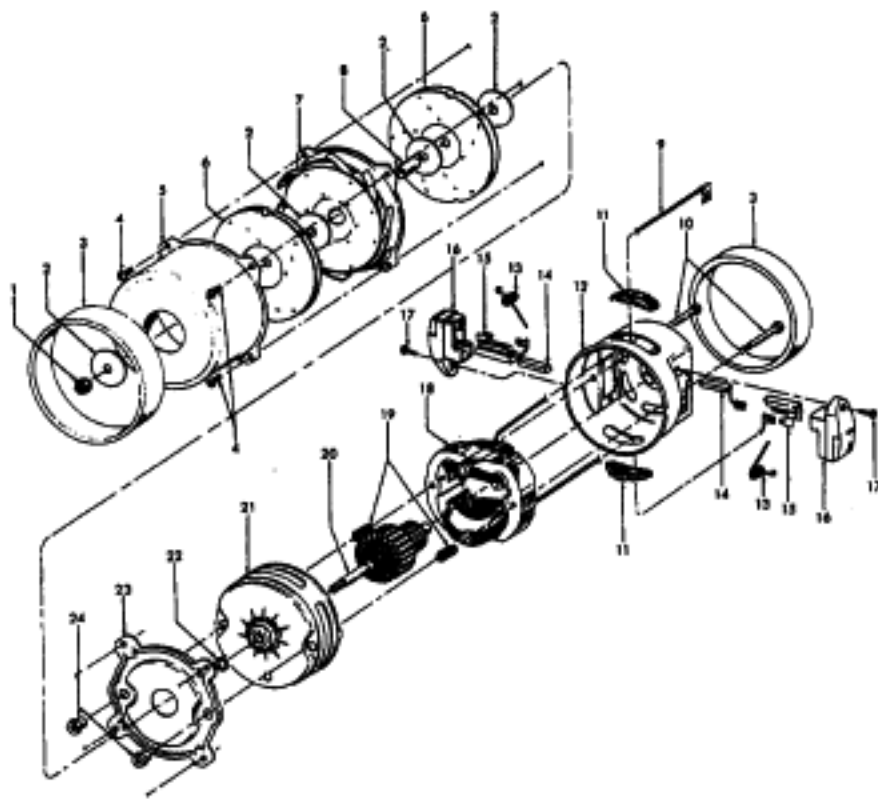

Motor

S1211, S1215, S1221, S1223, S1410

43578068 Motor Assem. Comp. - S1215, S1223
43177061 Motor Assem. Comp. - S1211, S1221, S1410

Ref. No.	Part No.	Description
1	33426001	Nut - EF
2	21312701	* Washer (4)
3	31178007	Motor Gasket (2)
4	21434224	+* Screw - Self Tapping (4)
5	37191016	Outer stage Housing - AY
6	43568017	Fan Assem. (2)
7	43551005	Interstage Assem.
8	31742010	Fan Spacer
9	46176001	Lead Wire Assem. - Black
10	33421004	+ Field Lamination Bolt - FW (2)
11	169702BZ	* Bushing (2)
12	42937003	Motor Housing Assem. - Upper
13	38353004	Spring (2)
14	167681	Brush & Terminal Assem. (2)
15	N/A	Brush Holder (2) Use Brush Carrier Assem. 47318-008 (Incl. It. 13 - 16)
16	167696AG	Brush Carrier (2)

Ref. No.	Part No.	Description
17	21429406	* Screw - Self Tapping - EF (2)
18	45311051	Field Assem. Comp. - S1215, S1223
	45311061	+ Field Assem. Comp. - S1211, S1221 S1410
19	167721FW	Spring compression (2) - S1215, S1223
	38311023	+ Spring Compression (2) - S1211, S1221, S1410
20	44765171	Armature Assem. Comp. - S1215, S1223
	44765217	Armature Assem. Comp. - S1211, S1221, S1410
21	37191085	Motor Housing Assem. - Lower
22	31148002	Spacer
23	36322002	Interstage Mounting Plate - FW
24	167695EF	Nut - Special (2)