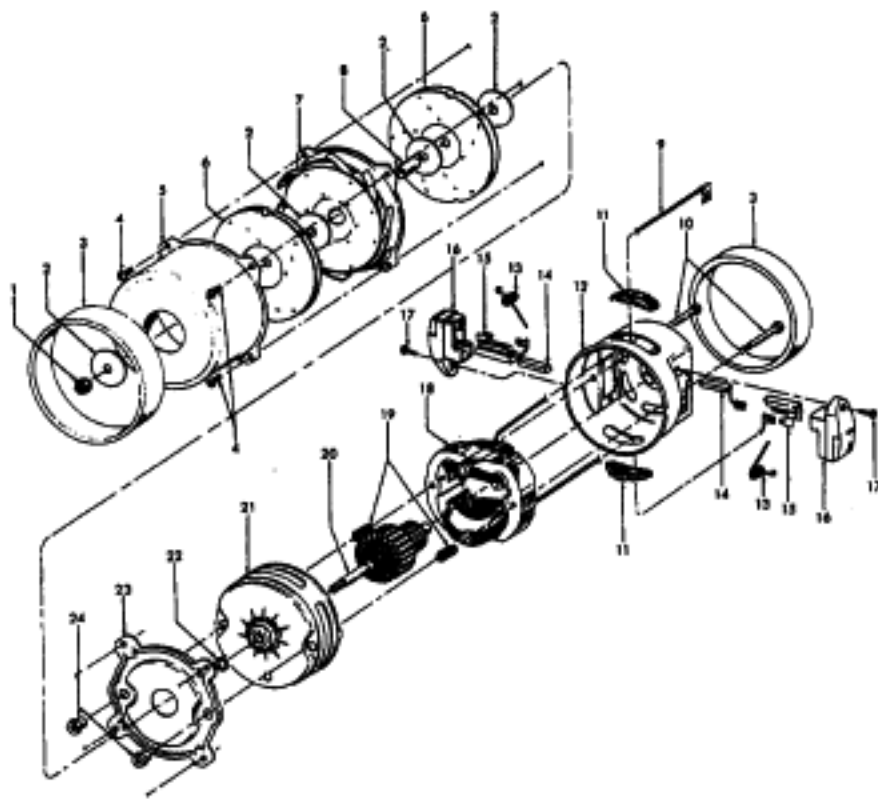

Motor

S1211, S1215, S1221, S1223, S1410

43578068 Motor Assem. Comp. - S1215, S1223
43177061 Motor Assem. Comp. - S1211, S1221, S1410

Ref. No.	Part No.	Description
1	33426001	Nut - EF
2	21312701	* Washer (4)
3	31178007	Motor Gasket (2)
4	21434224	+* Screw - Self Tapping (4)
5	37191016	Outer stage Housing - AY
6	43568017	Fan Assem. (2)
7	43551005	Interstage Assem.
8	31742010	Fan Spacer
9	46176001	Lead Wire Assem. - Black
10	33421004	+ Field Lamination Bolt - FW (2)
11	169702BZ	* Bushing (2)
12	42937003	Motor Housing Assem. - Upper
13	38353004	Spring (2)
14	167881	Brush & Terminal Assem. (2)
15	N/A	Brush Holder (2) Use Brush Carrier Assem. 47318-008 (Incl. It. 13 - 16)
16	167696AG	Brush Carrier (2)

Ref. No.	Part No.	Description
17	21429406	* Screw - Self Tapping - EF (2)
18	45311051	Field Assem. Comp. - S1215, S1223
	45311061	+ Field Assem. Comp. - S1211, S1221 S1410
19	167721FW	Spring compression (2) - S1215, S1223
	38311023	+ Spring Compression (2) - S1211, S1221, S1410
20	44765171	Armature Assem. Comp. - S1215, S1223
	44765217	Armature Assem. Comp. - S1211, S1221, S1410
21	37191085	Motor Housing Assem. - Lower
22	31148002	Spacer
23	36322002	Interstage Mounting Plate - FW
24	167695EF	Nut - Special (2)