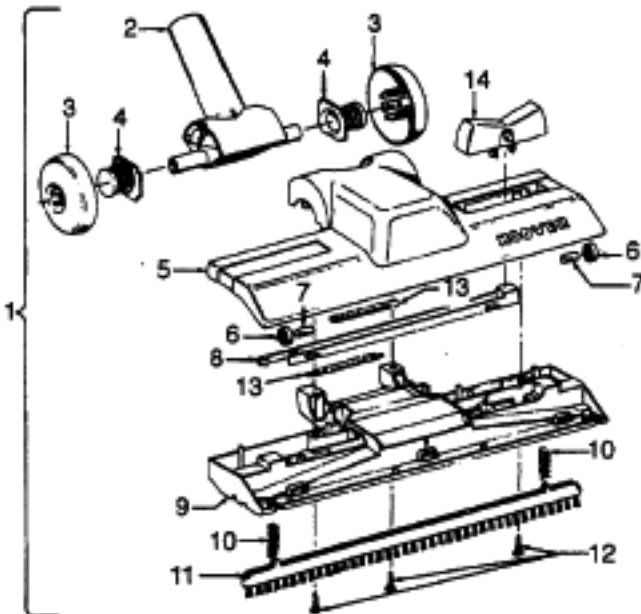

Rug & Floor Nozzle

Ref. No.	Part No.	Description
1	43414121	+ Standard Rug & Floor Nozzle Assem. - AAP
	43414139	+ Standard Rug & Floor Nozzle Assem. - AAP
	43414140	Standard Rug & Floor Nozzle Assem. - ABE (S3393-020, S3521)
	0M114169	Standard Rug & Floor Nozzle - ABX - S1221, S1315, S1337, S3393-040
	43414170	+ Standard Rug & Floor Nozzle AG - S1339, S3547
	43414172	Standard Rug & Floor Nozzle - AG
2	38648039	Nozzle Tube - AG
3	38615153	+ Rug & Floor Nozzle - AAP
	38615182	Rug & Floor Nozzle - ABE S3393-020, S3521, S1339, S3547, S1221, S1315, S1337
4	38521018	Roller (2) (Nozzle 43414172 req's 4)
5	31511004	Roller Axle - AY (2) (Nozzle 43414172 req's 4)
6	36414018	Brush Housing S1221, S1315, S1337
7	166849FW	Spring (2)
8	48443003	Brush Back Assem. - AG
9	21447203	Screw - Self Tapping (2)
10	38454004	Brush Back Lever - MV
	38454006	+ Brush Back Lever - ABN S3393-020, S3521, S1221 S1339, S3547
11	21329105	+ Felt Washer

Ref. No.	Part No.	Description
1	43414101	+ Deluxe Rug & Floor Nozzle Assem. - AAP
2	38648045	Nozzle Connector - AAP
3	43244043	Wheel & Bearing Assem. (2)
4	38511016	Wheel Bearing - AAT (2)
5	38615180	Rug & Floor Nozzle - AAP
6	38521018	Roller (2)
7	31511004	Roller Axle - AY (2)
8	38451008	Slider - AG
9	36414013	+ Brush Housing - MV
10	166849FW	Spring (2)
11	48443004	Brush Back Assem. - AG
12	21447203	Screw - Self Tapping (3)
13	34122013	+* Seal (2)
14	38434015	Pedal - MV