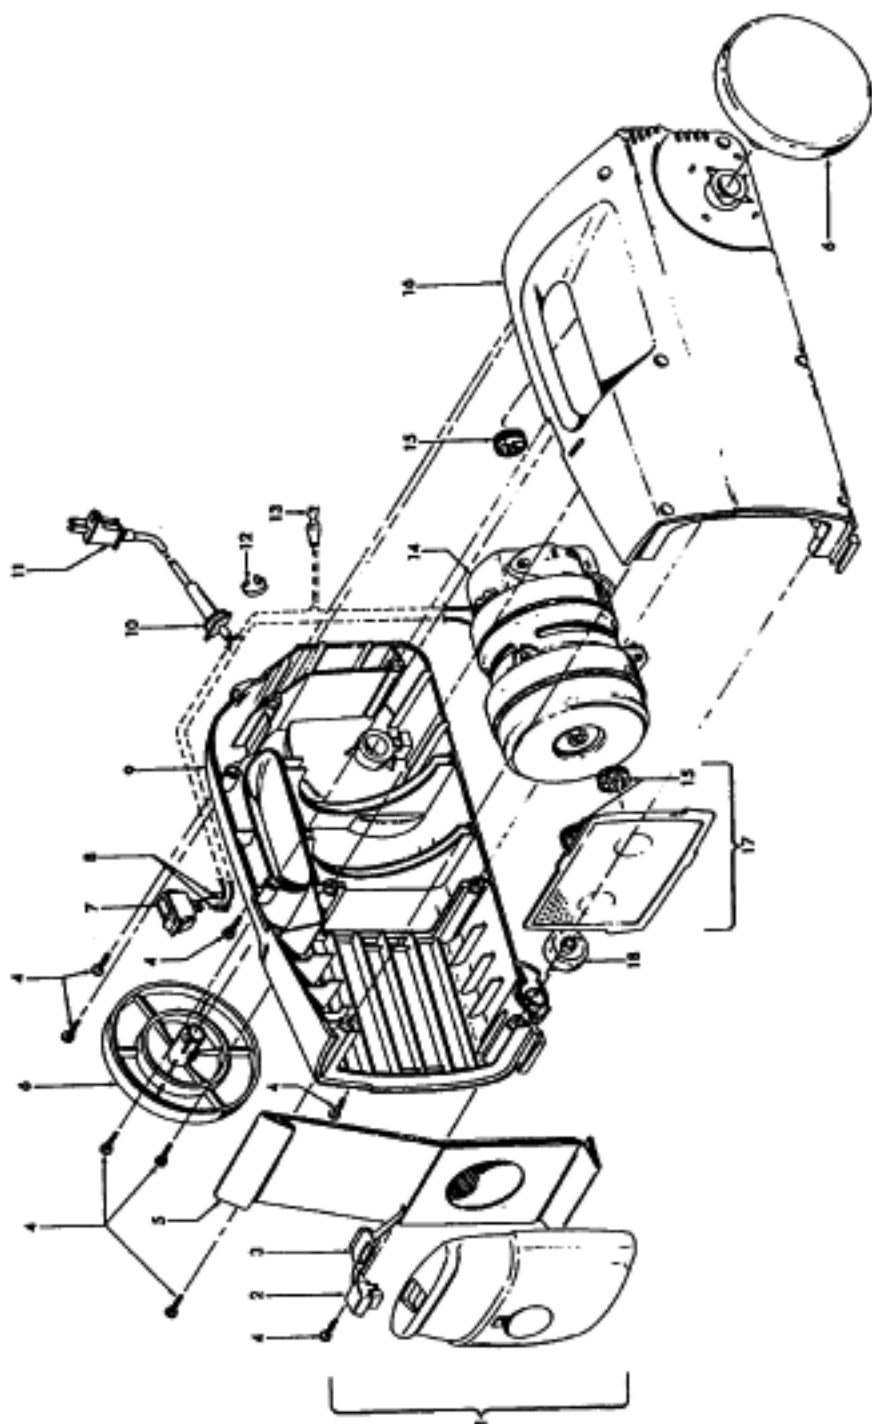

----- Manual continues below part list -----

Available Replacement Parts for HOOVER S1410

[H-4010063R](#)

PAPER BAG R OEM HOOVER 5 PACK

**Sprint/Hornet
PortaPower I**

**Models S1211, S1215, S1221, S1223
S1410**

Ref. No.	Part No.	Description
1	42227175	Bag Door Assem. - JM
	42227178	Bag Door Assem. - AAP - S1215, S1223
	42227179	+ Bag Door Assem. - AG - S1221, S1410
2	38426088	Latch Button - JM
	38426090	+ Latch Button - AG
3	36151025	Latch - BZ
4	21447122	+* Screw - Self Tapping (8)
5	4010063R	Disposable Bag (5 Pk.)
6	38522073	Wheel - AG
7	28181063	Switch
8	27666553	Terminal - S1410
	27666513	Terminal (Black Switch)
	27666527	+ Terminal (Gray Switch)
9	42222173	Housing Assem. - RHLH - JM
	42222172	Hsg Assem. - RH/LH - AAU - S1223
	42222177	Hsg Assem. - RH/LH - MW - S1215
	42212129	Hsg Assem. - RH/LH - ABZ - S1221
	42222179	Hsg Assem. - RH/LH - AG - S1410
10	36218020	Cord Protector - AAP
	36218021	Cord Protector AG
11	46363043	Attach. Cord Assem. - AAP
	46363307	Attach Cord Assem. - AG
12	27479307	+ Lead Wire Tie
13	12227	Insulated Terminal
	27618508	Wire Connector - S1410
14	43177061	+ Motor Assem. Comp. (P-205)
	43578068	Motor Assem. Comp. - S1215, S1223 - (P-205)
15	163434	+ Pressure Pad (3)
16	42222173	Housing Assem. - RHLH - JM
	42222172	Hsg Assem. - RH/LH - AAU - S1223
	42222177	Hsg Assem. - RH/LH - MW - S1215
	42212129	Hsg Assem. -RH/LH -ABZ - S1221
	42222179	Hsg Assem. - RH/LH - AG - S1410
17	43615054	Bulkhead Assem.
18	38521036	Wheel - AG