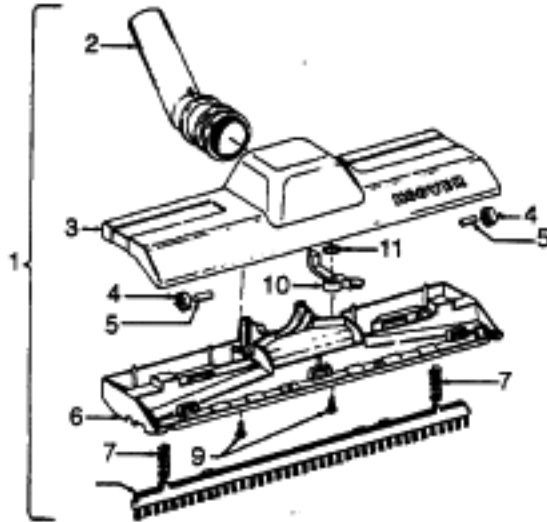

Rug & Floor Nozzle

Ref. No.	Part No.	Description
1	43414121	+ Standard Rug & Floor Nozzle Assem. - AAP
	43414139	+ Standard Rug & Floor Nozzle Assem. - AAP
	43414140	Standard Rug & Floor Nozzle Assem. - ABE (S3393-020, S3521)
	0M114169	Standard Rug & Floor Nozzle - ABX - S1221, S1315, S1337, S3393-040
	43414170	+ Standard Rug & Floor Nozzle AG - S1339, S3547
	43414172	Standard Rug & Floor Nozzle - AG
2	38648039	Nozzle Tube - AG
3	38615153	+ Rug & Floor Nozzle - AAP
	38615182	Rug & Floor Nozzle - ABE S3393-020, S3521, S1339, S3547, S1221, S1315, S1337
4	38521018	Roller (2) (Nozzle 43414172 req's 4)
5	31511004	Roller Axle - AY (2) (Nozzle 43414172 req's 4)
6	36414018	Brush Housing S1221, S1315, S1337
7	166849FW	Spring (2)
8	48443003	Brush Back Assem. - AG
9	21447203	Screw - Self Tapping (2)
10	38454004	Brush Back Lever - MV
	38454006	+ Brush Back Lever - ABN S3393-020, S3521, S1221 S1339, S3547
11	21329105	+ Felt Washer

Ref. No.	Part No.	Description
1	43414101	+ Deluxe Rug & Floor Nozzle Assem. - AAP
2	38648045	Nozzle Connector - AAP
3	43244043	Wheel & Bearing Assem. (2)
4	38511016	Wheel Bearing - AAT (2)
5	38615180	Rug & Floor Nozzle - AAP
6	38521018	Roller (2)
7	31511004	Roller Axle - AY (2)
8	38451008	Slider - AG
9	36414013	+ Brush Housing - MV
10	166849FW	Spring (2)
11	48443004	Brush Back Assem. - AG
12	21447203	Screw - Self Tapping (3)
13	34122013	+* Seal (2)
14	38434015	Pedal - MV