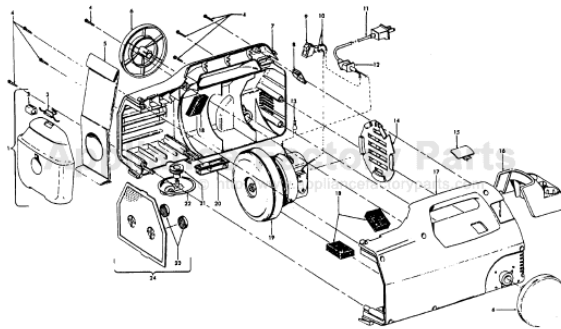

[Find Your HOOVER Vacuum Cleaner Parts - Select From 1456 Models](#)

----- Manual continues below part list -----