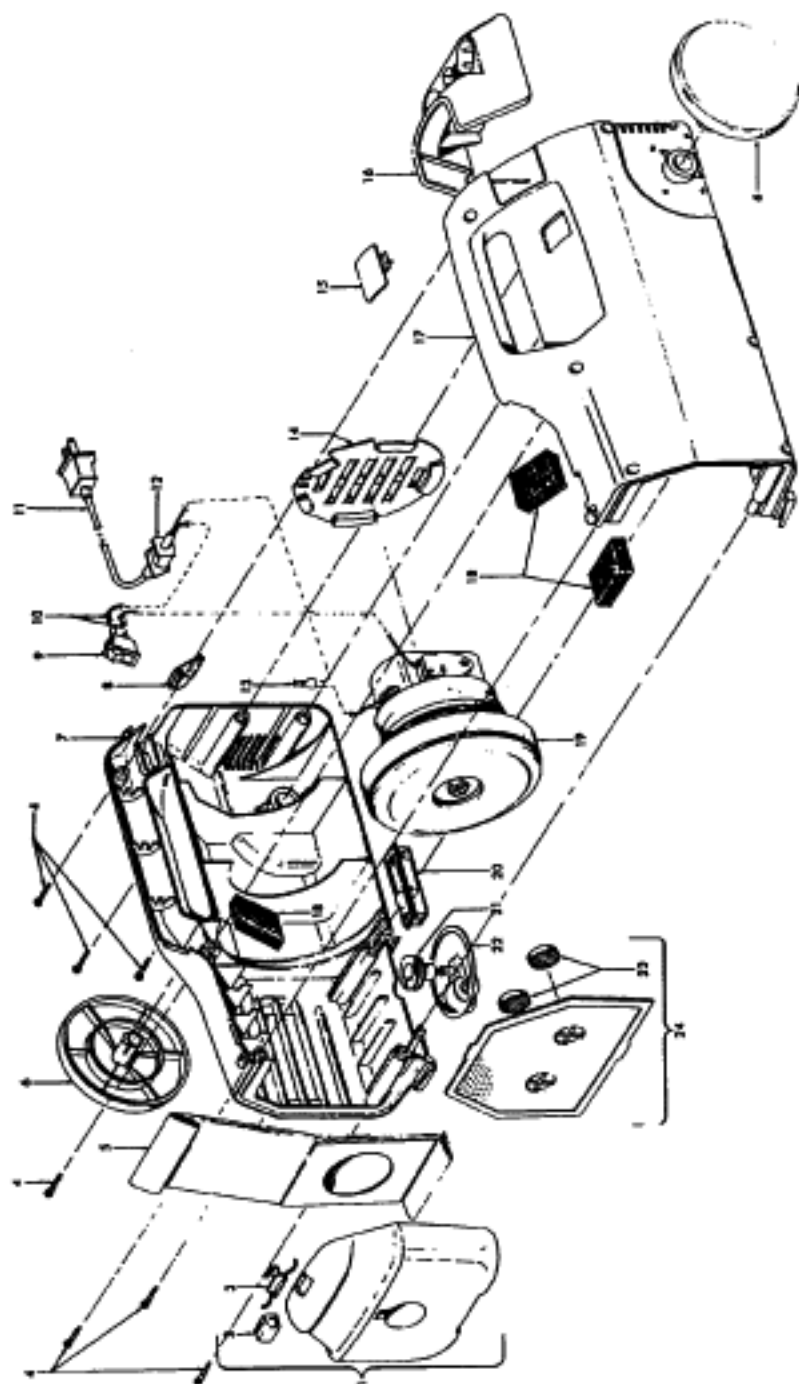

Models S1319, S1323, S1329, S1337
Model S1339
Model S1420

**Tempo/Portapower
TurboPOWER 1000
PortaPower II**

**Models S1319, S1323, S1329, S1337
Model S1339
Model S1420**

Ref. No.	Part No.	Description
1	42227173	Bag Door Assem. - AG
2	38428085	Latch Button - AAP
	38428086	+ Latch Button - AG
3	36151022	Latch - BZ
4	21447122	+*Screw - Self Tapping (7)
5	4010063R	Disposable Bag (5 Pk.)
6	36522073	Wheel - AG
7	42222171	Housing Assem. - RH/LH - AAR S1323
	42222175	+ Housing Assem. - RH/LH-AAM-S1329
	42222186	Housing Assem. - RH/LH - LT S1319
	42212131	Housing Assem. - RH/LH-ACA-S1337, S1420
	42222189	Housing Assem. - RH/LH-AG - S1339
8	37911090	Cord Slot Filler - MW
	37911091	+ Cord Slot Filler - AG
9	28161063	Switch Assem.
10	27666527	+ Terminal
	27666553	Terminal - S1420
11	46383264	Attachment Cord Assem. AAP -S1319 S1323, S1329
	46363115	+ Attachment Cord Assem. - AG -S1337 S1339, S1420
12	N/A	Cord Protector
13	12227	Insulated Terminal
14	38763008	Baffle - MW
15	38422150	+ Cord Reel Plug - AAR - S1323
	38422153	+ Cord Reel Plug - AAM - S1329
	38422166	+ Cord Reel Plug - LT - S1319
	38422168	+ Cord Reel Plug - ACA S1337
	38422172	+ Cord Reel Plug - AG - S1339
16	36433072	Tool Rack - AAP
	36433089	Tool Rack - AG -S1337, S1339
17	42222171	Housing Assem. - RH/LH-AAR S1323
	42222175	+ Housing Assem. - RH/LH-AAM-S1329
	42222186	Housing Assem. - RH/LH - LT S1319
	42212131	Housing Assem. - RH/LH -ACA S1337 S1420
	42222189	Housing Assem. - RH/LH-AG - S1339
18	34141020	+ Motor Snubber (3)
19	43578063	Motor Assem. Comp. - S1323, S1337 (6.8 Amp) S1339 (p. 206), S1420
	43578067	Motor Assem. Comp. - S1319, S1329 (P. 206)