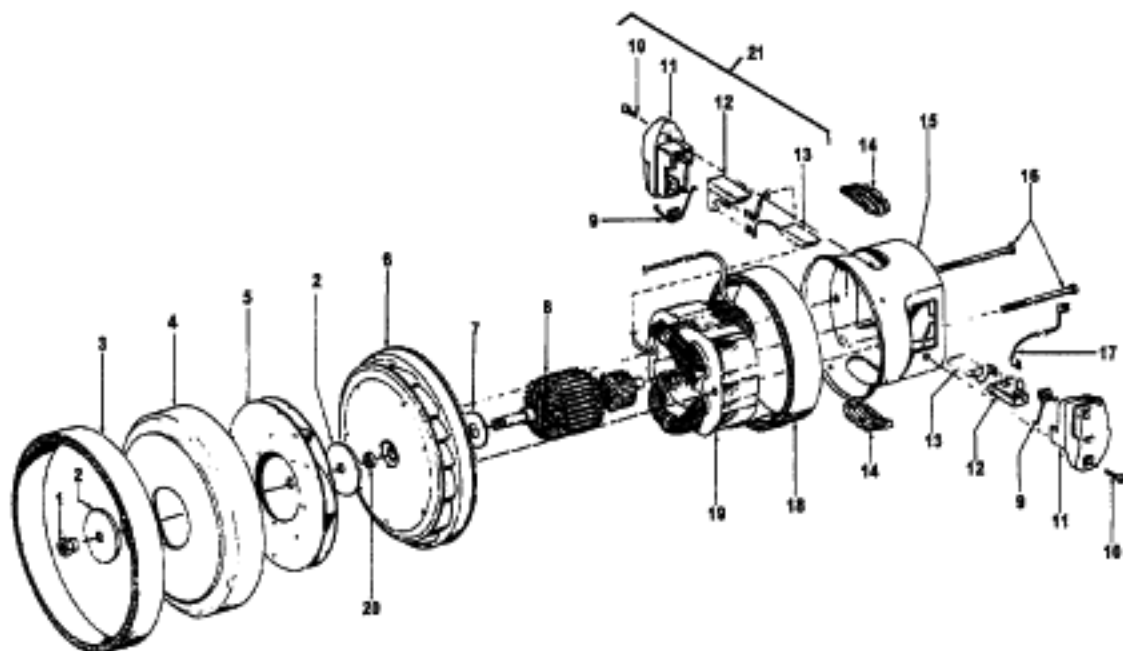

Motor

Models S1311, S1311-020, S1315, S1319, S1323, S1329, S1335, S1337, S1339, S1347, S1349, S1353, S1420

Ref. No.	Part No.	Description	Ref. No.	Part No.	Description
1	12028	+ Nut			
2	21312774	+ Washer - FW (2)			
3	31178008	+ Motor Gasket			
4	37198065	Fan Cover			
5	43551008	Fan			
6	43551027	Diffuser Assem. Comp. S1311, S1311-020, S1323, S1347			
	43551030	Diffuser Assem. Comp. - S1319, S1329, S1335, S1349			
	43551029	Molded - (43576113 Motor)			
	43551029	+ Diffuser Assem. Comp. - Molded - S1315, S1337, S1339, S1353, S1420			
7	31185003	+ Bearing Retainer Plate - AY			
8	44765138	Armature Assem. Comp. - S1311, S1311-020, S1315, S1323, S1337, S1339, S1347, S1353, S1420			
	44765220	Armature Assem. Comp. - S1319, S1329, S1335, S1349			
9	38353004	Spring (2)			
10	21429408	* Screw (2)			
11	167698AG	Brush Carrier (2) - S1311, S1311-020, S1315, S1323, S1337, S1339, S1347, S1353, S1420			
	168038AG	Brush Carrier (2) - S1319, S1329, S1335, S1349			
12	N/A	Brush Holder (2) - S1311, S1311-020, S1315, S1323, S1337, S1339, S1347, S1353, S1420 - Use Brush Carrier Assem. 47318008 (Incl. It. 9, 11, 12, 13)			
	168506	Brush Holder (2) - S1319, S1329, S1335, S1349			
13	167681	Motor Brush Assem. (2) - S1311, S1311-020, S1315, S1323, S1337, S1339, S1347, S1353, S1420			
				167679	Motor Brush Assem. 2 -S1319, S1329, S1335, S1349
			14	169702BZ	+ Bushing (2)
			15	42193025	Motor Housing Assem.
			16	36112006	Field Lamination Bolt (2) (Use w/Metal Diffuser)
				21447222	+ Field Lamination Bolt - S1319, S1349 (Use w/Molded Diffuser)
			17	46176001	Lead Wire Assem
			18	38781017	+ Motor Gasket
			19	45311051	Field Assem. - S1311, S1311-020, S1315, S1323, S1337, S1339, S1347, S1353, S1420
				45311048	Field Assem. - S1319, S1329, S1335, S1349
			20	31148009	Bearing Spacer - AY (Use w/Metal Diffuser)
				31148011	Bearing Spacer - AY (Use w/Molded Diffuser)
			21	47318017	Brush Carrier Assembly - (Incl. 9 thru 13) - S1319, S1329, S1335, S1349
				47318008	Brush Carrier Assembly - (Incl. 9 thru 13) S1311, S1311-020, S1315, S1323, S1337, S1339, S1347, S1353, S1420
				43576083	Motor Assem. Comp. - S1311, S1323, S1311-020, S1315, S1337, S1339, S1347, S1353, S1420 (6.8 Amp) (Metal Diffuser)
				43578067	Motor Assem. Comp. - S1329, S1335 (Metal Diffuser)
				43576113	+ Motor Assem. Comp. - S1319, S1323, S1329, S1335, S1349 (7.5 Amp) (Molded Diffuser) (Use 43578067)