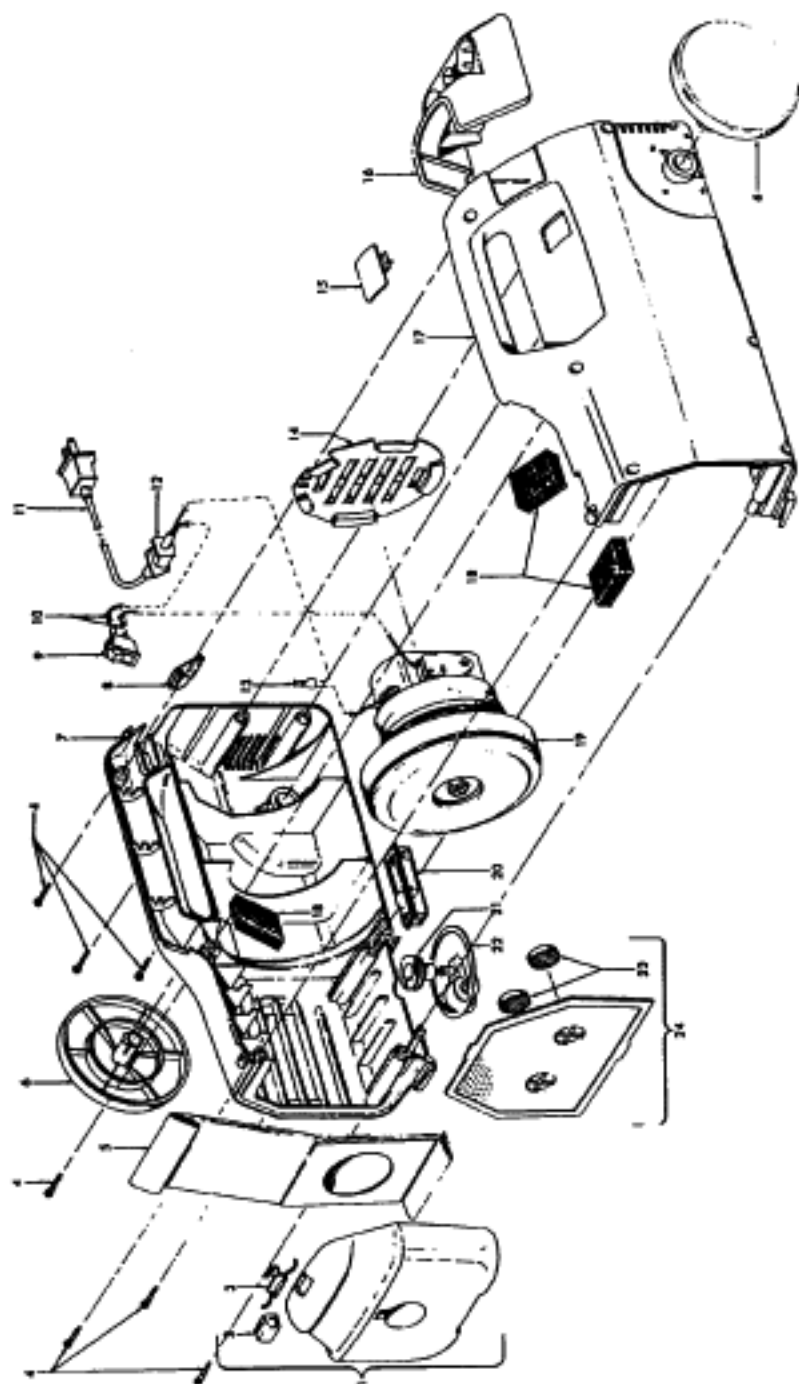

Models S1319, S1323, S1329, S1337
Model S1339
Model S1420

**Tempo/Portapower
TurboPOWER 1000
PortaPower II**

**Models S1319, S1323, S1329, S1337
Model S1339
Model S1420**

Ref. No.	Part No.	Description
1	42227173	Bag Door Assem. - AG
2	38428085	Latch Button - AAP
	38428086	+ Latch Button - AG
3	36151022	Latch - BZ
4	21447122	+*Screw - Self Tapping (7)
5	4010063R	Disposable Bag (5 Pk.)
6	36522073	Wheel - AG
7	42222171	Housing Assem. - RH/LH - AAR S1323
	42222175	+ Housing Assem. - RH/LH-AAM-S1329
	42222186	Housing Assem. - RH/LH - LT S1319
	42212131	Housing Assem. - RH/LH-ACA-S1337, S1420
	42222189	Housing Assem. - RH/LH-AG - S1339
8	37911090	Cord Slot Filler - MW
	37911091	+ Cord Slot Filler - AG
9	28161063	Switch Assem.
10	27666527	+ Terminal
	27666553	Terminal - S1420
11	46383264	Attachment Cord Assem. AAP -S1319 S1323, S1329
	46383115	+ Attachment Cord Assem. - AG -S1337 S1339, S1420
12	N/A	Cord Protector
13	12227	Insulated Terminal
14	38763008	Baffle - MW
15	38422150	+ Cord Reel Plug - AAR - S1323
	38422153	+ Cord Reel Plug - AAM - S1329
	38422166	+ Cord Reel Plug - LT - S1319
	38422168	+ Cord Reel Plug - ACA S1337
	38422172	+ Cord Reel Plug - AG - S1339
16	36433072	Tool Rack - AAP
	36433089	Tool Rack - AG -S1337, S1339
17	42222171	Housing Assem. - RH/LH-AAR S1323
	42222175	+ Housing Assem. - RH/LH-AAM-S1329
	42222186	Housing Assem. - RH/LH - LT S1319
	42212131	Housing Assem. - RH/LH -ACA S1337 S1420
	42222189	Housing Assem. - RH/LH-AG - S1339
18	34141020	+ Motor Snubber (3)
19	43578083	Motor Assem. Comp. - S1323, S1337 (6.8 Amp) S1339 (p. 206), S1420
	43578067	Motor Assem. Comp. - S1319, S1329 (P. 206)