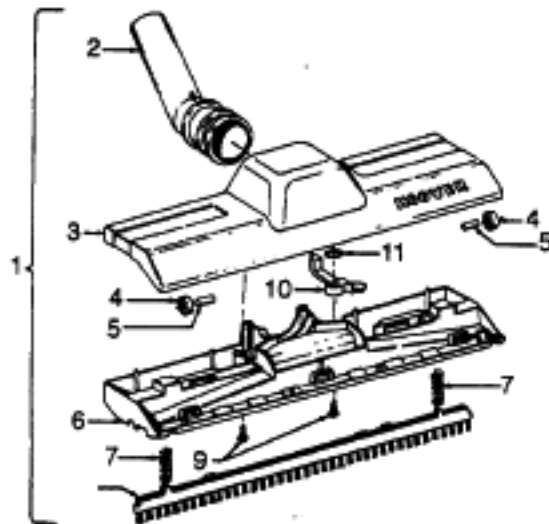

Rug & Floor Nozzle

Ref. No.	Part No.	Description
1	43414121	+ Standard Rug & Floor Nozzle Assem. - AAP
	43414139	+ Standard Rug & Floor Nozzle Assem. - AAP
	43414140	Standard Rug & Floor Nozzle Assem. - ABE (S3393-020, S3521)
	0M114169	Standard Rug & Floor Nozzle - ABX - S1221, S1315, S1337, S3393-040
	43414170	+ Standard Rug & Floor Nozzle AG - S1339, S3547
	43414172	Standard Rug & Floor Nozzle - AG
2	38648039	Nozzle Tube - AG
3	38615153	+ Rug & Floor Nozzle - AAP
	38615182	Rug & Floor Nozzle - ABE S3393-020, S3521, S1339, S3547, S1221, S1315, S1337
4	38521018	Roller (2) (Nozzle 43414172 req's 4)
5	31511004	Roller Axle - AY (2) (Nozzle 43414172 req's 4)
6	36414018	Brush Housing S1221, S1315, S1337
7	166849FW	Spring (2)
8	48443003	Brush Back Assem. - AG
9	21447203	Screw - Self Tapping (2)
10	38454004	Brush Back Lever - MV
	38454006	+ Brush Back Lever - ABN S3393-020, S3521, S1221 S1339, S3547
11	21329105	+ Felt Washer

Ref. No.	Part No.	Description
1	43414101	+ Deluxe Rug & Floor Nozzle Assem. - AAP
2	38648045	Nozzle Connector - AAP
3	43244043	Wheel & Bearing Assem. (2)
4	38511016	Wheel Bearing - AAT (2)
5	38615180	Rug & Floor Nozzle - AAP
6	38521018	Roller (2)
7	31511004	Roller Axle - AY (2)
8	38451008	Slider - AG
9	36414013	+ Brush Housing - MV
10	166849FW	Spring (2)
11	48443004	Brush Back Assem. - AG
12	21447203	Screw - Self Tapping (3)
13	34122013	+ Seal (2)
14	38434015	Pedal - MV