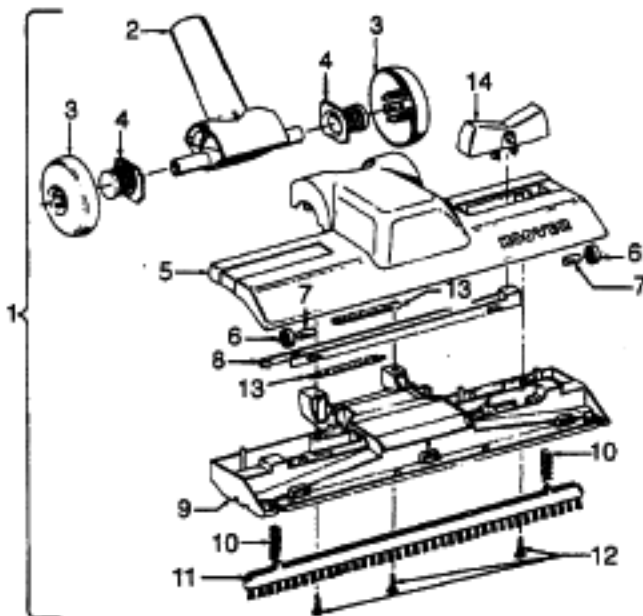

Rug & Floor Nozzle

Ref. No.	Part No.	Description
1	43414121	+ Standard Rug & Floor Nozzle Assem. - AAP
	43414139	+ Standard Rug & Floor Nozzle Assem. - AAP
	43414140	Standard Rug & Floor Nozzle Assem. - ABE (S3393-020, S3521)
	0M114169	Standard Rug & Floor Nozzle - ABX - S1221, S1315, S1337, S3393-040
	43414170	+ Standard Rug & Floor Nozzle AG - S1339, S3547
	43414172	Standard Rug & Floor Nozzle - AG
2	38648039	Nozzle Tube - AG
3	38615153	+ Rug & Floor Nozzle - AAP
	38615182	Rug & Floor Nozzle - ABE S3393-020, S3521, S1339, S3547, S1221, S1315, S1337
4	38521018	Roller (2) (Nozzle 43414172 req's 4)
5	31511004	Roller Axle - AY (2) (Nozzle 43414172 req's 4)
6	36414018	Brush Housing S1221, S1315, S1337
7	166849FW	Spring (2)
8	48443003	Brush Back Assem. - AG
9	21447203	Screw - Self Tapping (2)
10	38454004	Brush Back Lever - MV
	38454006	+ Brush Back Lever - ABN S3393-020, S3521, S1221 S1339, S3547
11	21329105	+ Felt Washer

Ref. No.	Part No.	Description
1	43414101	+ Deluxe Rug & Floor Nozzle Assem. - AAP
2	38648045	Nozzle Connector - AAP
3	43244043	Wheel & Bearing Assem. (2)
4	38511016	Wheel Bearing - AAT (2)
5	38615180	Rug & Floor Nozzle - AAP
6	38521018	Roller (2)
7	31511004	Roller Axle - AY (2)
8	38451008	Slider - AG
9	36414013	+ Brush Housing - MV
10	166849FW	Spring (2)
11	48443004	Brush Back Assem. - AG
12	21447203	Screw - Self Tapping (3)
13	34122013	+ Seal (2)
14	38434015	Pedal - MV