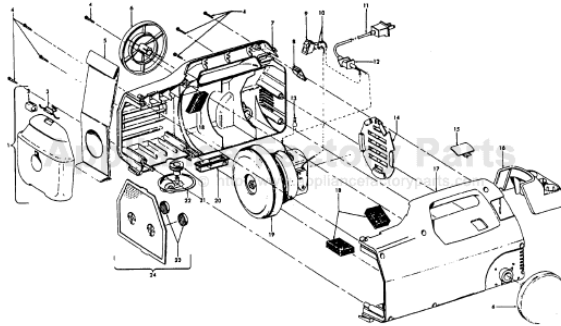

[Find Your HOOVER Vacuum Cleaner Parts - Select From 1456 Models](#)

----- Manual continues below part list -----