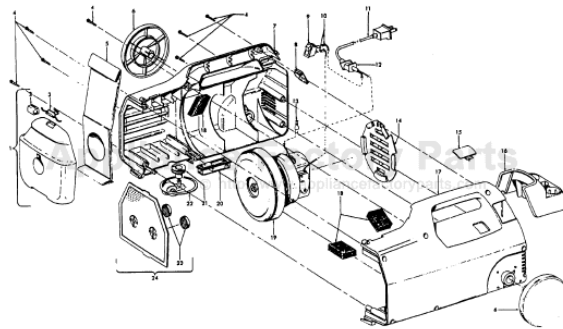

[Find Your HOOVER Vacuum Cleaner Parts - Select From 1456 Models](#)

----- Manual continues below part list -----