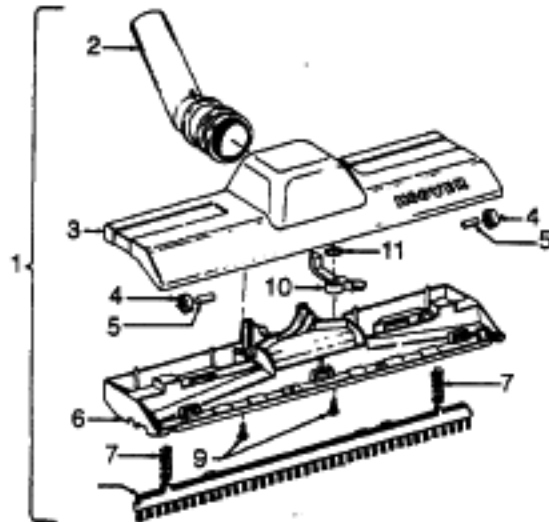

Rug & Floor Nozzle

Ref. No.	Part No.	Description
1	43414121	+ Standard Rug & Floor Nozzle Assem. - AAP
	43414139	+ Standard Rug & Floor Nozzle Assem. - AAP
	43414140	Standard Rug & Floor Nozzle Assem. - ABE (S3393-020, S3521)
	0M114169	Standard Rug & Floor Nozzle - ABX - S1221, S1315, S1337, S3393-040
	43414170	+ Standard Rug & Floor Nozzle AG - S1339, S3547
	43414172	Standard Rug & Floor Nozzle - AG
2	38648039	Nozzle Tube - AG
3	38615153	+ Rug & Floor Nozzle - AAP
	38615182	Rug & Floor Nozzle - ABE S3393-020, S3521, S1339, S3547, S1221, S1315, S1337
4	38521018	Roller (2) (Nozzle 43414172 req's 4)
5	31511004	Roller Axle - AY (2) (Nozzle 43414172 req's 4)
6	36414018	Brush Housing S1221, S1315, S1337
7	166849FW	Spring (2)
8	48443003	Brush Back Assem. - AG
9	21447203	Screw - Self Tapping (2)
10	38454004	Brush Back Lever - MV
	38454006	+ Brush Back Lever - ABN S3393-020, S3521, S1221 S1339, S3547
11	21329105	+ Felt Washer

Ref. No.	Part No.	Description
1	43414101	+ Deluxe Rug & Floor Nozzle Assem. - AAP
2	38648045	Nozzle Connector - AAP
3	43244043	Wheel & Bearing Assem. (2)
4	38511016	Wheel Bearing - AAT (2)
5	38615180	Rug & Floor Nozzle - AAP
6	38521018	Roller (2)
7	31511004	Roller Axle - AY (2)
8	38451008	Slider - AG
9	36414013	+ Brush Housing - MV
10	166849FW	Spring (2)
11	48443004	Brush Back Assem. - AG
12	21447203	Screw - Self Tapping (3)
13	34122013	+ Seal (2)
14	38434015	Pedal - MV