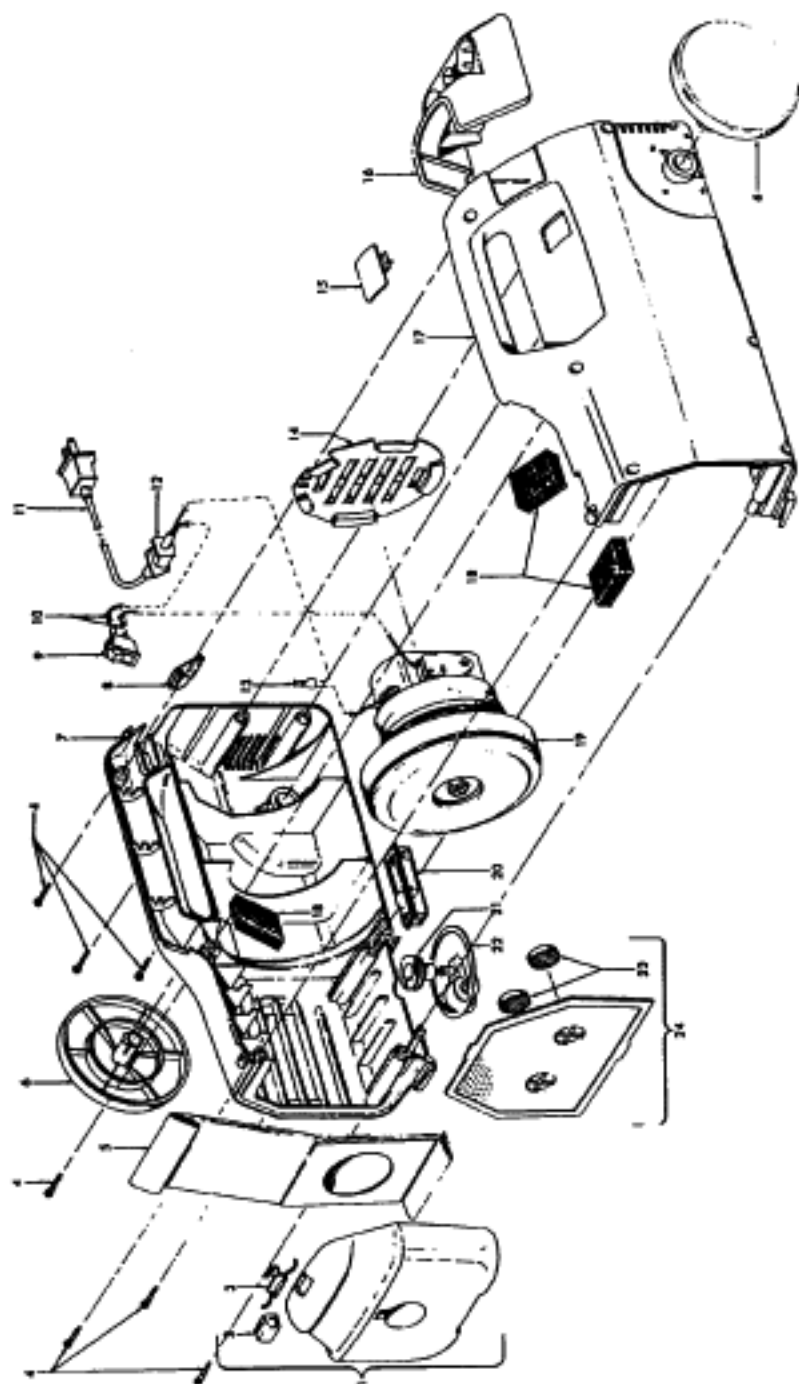

Models S1319, S1323, S1329, S1337  
Model S1339  
Model S1420

**Tempo/Portapower  
TurboPOWER 1000  
PortaPower II**

**Models S1319, S1323, S1329, S1337  
Model S1339  
Model S1420**

Ref. No.	Part No.	Description
1	42227173	Bag Door Assem. - AG
2	38428085	Latch Button - AAP
	38428086	+ Latch Button - AG
3	36151022	Latch - BZ
4	21447122	+*Screw - Self Tapping (7)
5	4010063R	Disposable Bag ( 5 Pk.)
6	36522073	Wheel - AG
7	42222171	Housing Assem. - RH/LH - AAR S1323
	42222175	+ Housing Assem. - RH/LH-AAM-S1329
	42222186	Housing Assem. - RH/LH - LT S1319
	42212131	Housing Assem. - RH/LH-ACA-S1337, S1420
	42222189	Housing Assem. - RH/LH-AG - S1339
8	37911090	Cord Slot Filler - MW
	37911091	+ Cord Slot Filler - AG
9	28161063	Switch Assem.
10	27666527	+ Terminal
	27666553	Terminal - S1420
11	46383264	Attachment Cord Assem. AAP -S1319 S1323, S1329
	46363115	+ Attachment Cord Assem. - AG -S1337 S1339, S1420
12	N/A	Cord Protector
13	12227	Insulated Terminal
14	38763008	Baffle - MW
15	38422150	+ Cord Reel Plug - AAR - S1323
	38422153	+ Cord Reel Plug - AAM - S1329
	38422166	+ Cord Reel Plug - LT - S1319
	38422168	+ Cord Reel Plug - ACA S1337
	38422172	+ Cord Reel Plug - AG - S1339
16	36433072	Tool Rack - AAP
	36433089	Tool Rack - AG -S1337, S1339
17	42222171	Housing Assem. - RH/LH-AAR S1323
	42222175	+ Housing Assem. - RH/LH-AAM-S1329
	42222186	Housing Assem. - RH/LH - LT S1319
	42212131	Housing Assem. - RH/LH -ACA S1337 S1420
	42222189	Housing Assem. - RH/LH-AG - S1339
18	34141020	+ Motor Snubber (3)
19	43578063	Motor Assem. Comp. - S1323, S1337 (6.8 Amp) S1339 (p. 206), S1420
	43578067	Motor Assem. Comp. - S1319, S1329 (P. 206)