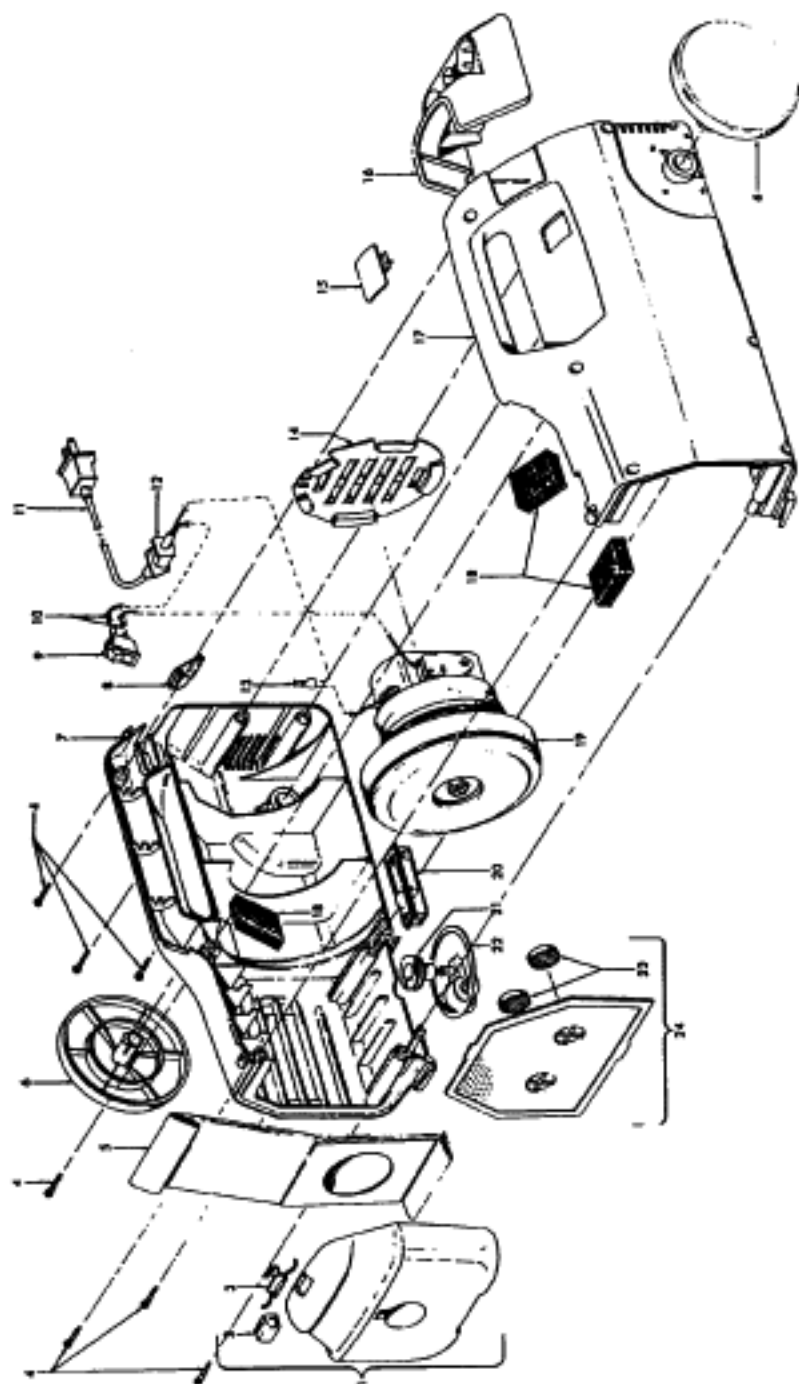

Models S1319, S1323, S1329, S1337
Model S1339
Model S1420

**Tempo/Portapower
TurboPOWER 1000
PortaPower II**

**Models S1319, S1323, S1329, S1337
Model S1339
Model S1420**

Ref. No.	Part No.	Description
1	42227173	Bag Door Assem. - AG
2	38428085	Latch Button - AAP
	38428086	+ Latch Button - AG
3	36151022	Latch - BZ
4	21447122	+*Screw - Self Tapping (7)
5	4010063R	Disposable Bag (5 Pk.)
6	36522073	Wheel - AG
7	42222171	Housing Assem. - RH/LH - AAR S1323
	42222175	+ Housing Assem. - RH/LH-AAM-S1329
	42222186	Housing Assem. - RH/LH - LT S1319
	42212131	Housing Assem. - RH/LH-ACA-S1337, S1420
	42222189	Housing Assem. - RH/LH-AG - S1339
8	37911090	Cord Slot Filler - MW
	37911091	+ Cord Slot Filler - AG
9	28161063	Switch Assem.
10	27666527	+ Terminal
	27666553	Terminal - S1420
11	46383264	Attachment Cord Assem. AAP -S1319 S1323, S1329
	46363115	+ Attachment Cord Assem. - AG -S1337 S1339, S1420
12	N/A	Cord Protector
13	12227	Insulated Terminal
14	38763008	Baffle - MW
15	38422150	+ Cord Reel Plug - AAR - S1323
	38422153	+ Cord Reel Plug - AAM - S1329
	38422166	+ Cord Reel Plug - LT - S1319
	38422168	+ Cord Reel Plug - ACA S1337
	38422172	+ Cord Reel Plug - AG - S1339
16	36433072	Tool Rack - AAP
	36433089	Tool Rack - AG -S1337, S1339
17	42222171	Housing Assem. - RH/LH-AAR S1323
	42222175	+ Housing Assem. - RH/LH-AAM-S1329
	42222186	Housing Assem. - RH/LH - LT S1319
	42212131	Housing Assem. - RH/LH -ACA S1337 S1420
	42222189	Housing Assem. - RH/LH-AG - S1339
18	34141020	+ Motor Snubber (3)
19	43576083	Motor Assem. Comp. - S1323, S1337 (6.8 Amp) S1339 (p. 206), S1420
	43578067	Motor Assem. Comp. - S1319, S1329 (P. 206)