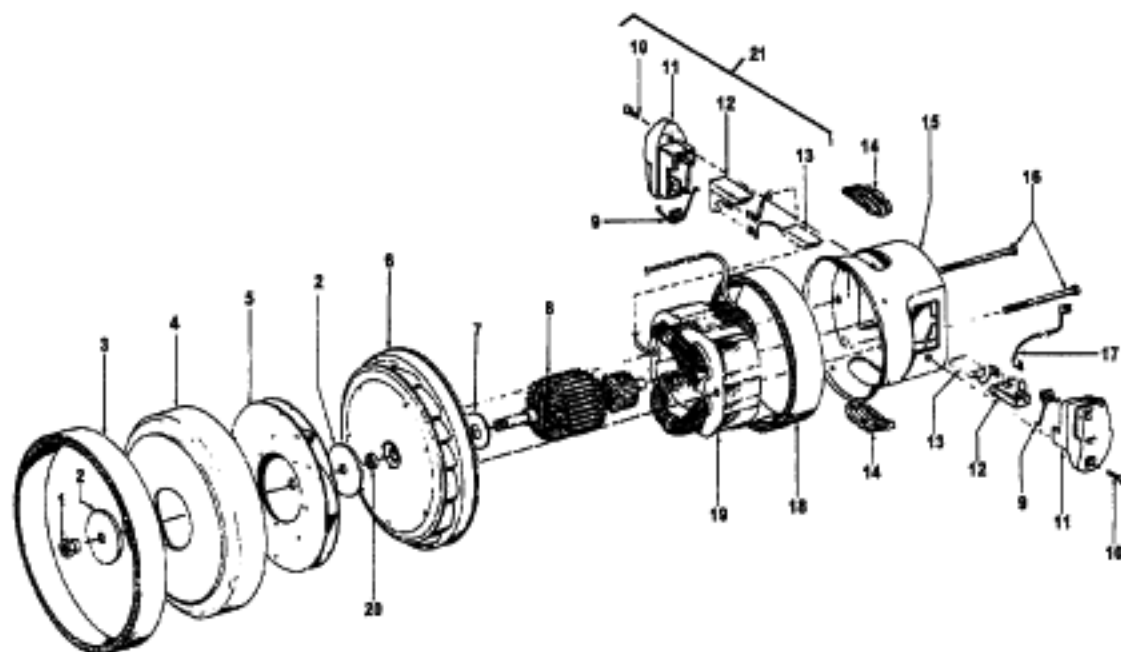

Motor

Models S1311, S1311-020, S1315, S1319, S1323, S1329, S1335, S1337, S1339, S1347, S1349, S1353, S1420

Ref. No.	Part No.	Description	Ref. No.	Part No.	Description
1	12028	+ Nut			
2	21312774	+ Washer - FW (2)			
3	31178008	+ Motor Gasket			
4	37198065	Fan Cover			
5	43551008	Fan			
6	43551027	Diffuser Assem. Comp. S1311, S1311-020, S1323, S1347			
	43551030	Diffuser Assem. Comp. - S1319, S1329, S1335, S1349			
	43551029	Molded - (43576113 Motor)			
	43551029	+ Diffuser Assem. Comp. - Molded - S1315, S1337, S1339, S1353, S1420			
7	31185003	+ Bearing Retainer Plate - AY			
8	44765138	Armature Assem. Comp. - S1311, S1311-020, S1315, S1323, S1337, S1339, S1347, S1353, S1420			
	44765220	Armature Assem. Comp. - S1319, S1329, S1335, S1349			
9	38353004	Spring (2)			
10	21429408	* Screw (2)			
11	167698AG	Brush Carrier (2) - S1311, S1311-020, S1315, S1323, S1337, S1339, S1347, S1353, S1420			
	168038AG	Brush Carrier (2) - S1319, S1329, S1335, S1349			
12	N/A	Brush Holder (2) - S1311, S1311-020, S1315, S1323, S1337, S1339, S1347, S1353, S1420 - Use Brush Carrier Assem. 47318008 (Incl. It. 9, 11, 12, 13)			
	168506	Brush Holder (2) - S1319, S1329, S1335, S1349			
13	167681	Motor Brush Assem. (2) - S1311, S1311-020, S1315, S1323, S1337, S1339, S1347, S1353, S1420			
				167679	Motor Brush Assem. 2 -S1319, S1329, S1335, S1349
			14	169702BZ	+ Bushing (2)
			15	42193025	Motor Housing Assem.
			16	36112006	Field Lamination Bolt (2) (Use w/Metal Diffuser)
				21447222	+ Field Lamination Bolt - S1319, S1349 (Use w/Molded Diffuser)
			17	46176001	Lead Wire Assem
			18	38781017	+ Motor Gasket
			19	45311051	Field Assem. - S1311, S1311-020, S1315, S1323, S1337, S1339, S1347, S1353, S1420
				45311048	Field Assem. - S1319, S1329, S1335, S1349
			20	31148009	Bearing Spacer - AY (Use w/Metal Diffuser)
				31148011	Bearing Spacer - AY (Use w/Molded Diffuser)
			21	47318017	Brush Carrier Assembly - (Incl. 9 thru 13) - S1319, S1329, S1335, S1349
				47318008	Brush Carrier Assembly - (Incl. 9 thru 13) S1311, S1311-020, S1315, S1323, S1337, S1339, S1347, S1353, S1420
				43576083	Motor Assem. Comp. - S1311, S1323, S1311-020, S1315, S1337, S1339 S1347, S1353, S1420 (6.8 Amp) (Metal Diffuser)
				43578067	Motor Assem. Comp. - S1329, S1335 (Metal Diffuser)
				43576113	+ Motor Assem. Comp. - S1319, S1323, S1329, S1335, S1349 (7.5 Amp) (Molded Diffuser) (Use 43578067)