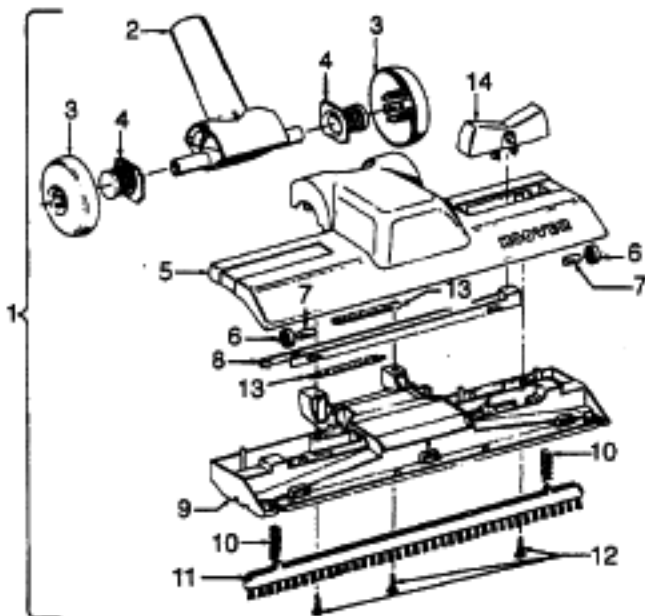

Rug & Floor Nozzle

Ref. No.	Part No.	Description
1	43414121	+ Standard Rug & Floor Nozzle Assem. - AAP
	43414139	+ Standard Rug & Floor Nozzle Assem. - AAP
	43414140	Standard Rug & Floor Nozzle Assem. - ABE (S3393-020, S3521)
	0M114169	Standard Rug & Floor Nozzle - ABX - S1221, S1315, S1337, S3393-040
	43414170	+ Standard Rug & Floor Nozzle AG - S1339, S3547
	43414172	Standard Rug & Floor Nozzle - AG
2	38646039	Nozzle Tube - AG
3	38615153	+ Rug & Floor Nozzle - AAP
	38615182	Rug & Floor Nozzle - ABE S3393-020, S3521, S1339, S3547, S1221, S1315, S1337
4	38521018	Roller (2) (Nozzle 43414172 req's 4)
5	31511004	Roller Axle - AY (2) (Nozzle 43414172 req's 4)
6	36414018	Brush Housing S1221, S1315, S1337
7	166649FW	Spring (2)
8	48443003	Brush Back Assem. - AG
9	21447203	Screw - Self Tapping (2)
10	38454004	Brush Back Lever - MV
	38454006	+ Brush Back Lever - ABN S3393-020, S3521, S1221 S1339, S3547
11	21329105	+ Felt Washer

Ref. No.	Part No.	Description
1	43414101	+ Deluxe Rug & Floor Nozzle Assem. - AAP
2	38646045	Nozzle Connector - AAP
3	43244043	Wheel & Bearing Assem. (2)
4	38511016	Wheel Bearing - AAT (2)
5	38615180	Rug & Floor Nozzle - AAP
6	38521018	Roller (2)
7	31511004	Roller Axle - AY (2)
8	38451008	Slider - AG
9	36414013	+ Brush Housing - MV
10	166649FW	Spring (2)
11	48443004	Brush Back Assem. - AG
12	21447203	Screw - Self Tapping (3)
13	34122013	+* Seal (2)
14	38434015	Pedal - MV