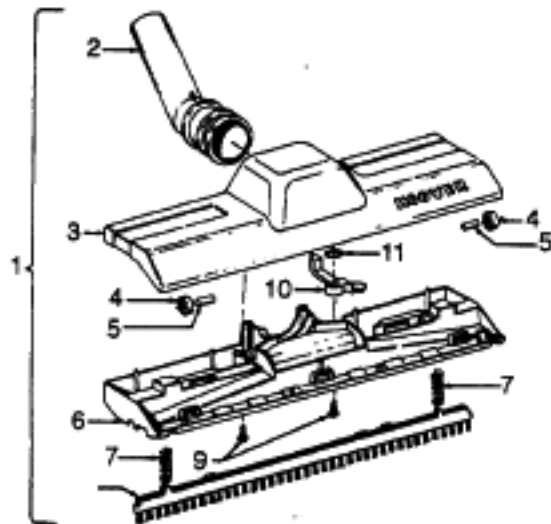

Rug & Floor Nozzle

Ref. No.	Part No.	Description
1	43414121	+ Standard Rug & Floor Nozzle Assem. - AAP
	43414139	+ Standard Rug & Floor Nozzle Assem. - AAP
	43414140	Standard Rug & Floor Nozzle Assem. - ABE (S3393-020, S3521)
	0M114169	Standard Rug & Floor Nozzle - ABX - S1221, S1315, S1337, S3393-040
	43414170	+ Standard Rug & Floor Nozzle AG - S1339, S3547
	43414172	Standard Rug & Floor Nozzle - AG
2	38646039	Nozzle Tube - AG
3	38615153	+ Rug & Floor Nozzle - AAP
	38615182	Rug & Floor Nozzle - ABE S3393-020, S3521, S1339, S3547, S1221, S1315, S1337
4	38521018	Roller (2) (Nozzle 43414172 req's 4)
5	31511004	Roller Axle - AY (2) (Nozzle 43414172 req's 4)
6	36414018	Brush Housing S1221, S1315, S1337
7	166649FW	Spring (2)
8	48443003	Brush Back Assem. - AG
9	21447203	Screw - Self Tapping (2)
10	38454004	Brush Back Lever - MV
	38454006	+ Brush Back Lever - ABN S3393-020, S3521, S1221 S1339, S3547
11	21329105	+ Felt Washer

Ref. No.	Part No.	Description
1	43414101	+ Deluxe Rug & Floor Nozzle Assem. - AAP
2	38646045	Nozzle Connector - AAP
3	43244043	Wheel & Bearing Assem. (2)
4	38511016	Wheel Bearing - AAT (2)
5	38615180	Rug & Floor Nozzle - AAP
6	38521018	Roller (2)
7	31511004	Roller Axle - AY (2)
8	38451008	Slider - AG
9	36414013	+ Brush Housing - MV
10	166649FW	Spring (2)
11	48443004	Brush Back Assem. - AG
12	21447203	Screw - Self Tapping (3)
13	34122013	+* Seal (2)
14	38434015	Pedal - MV