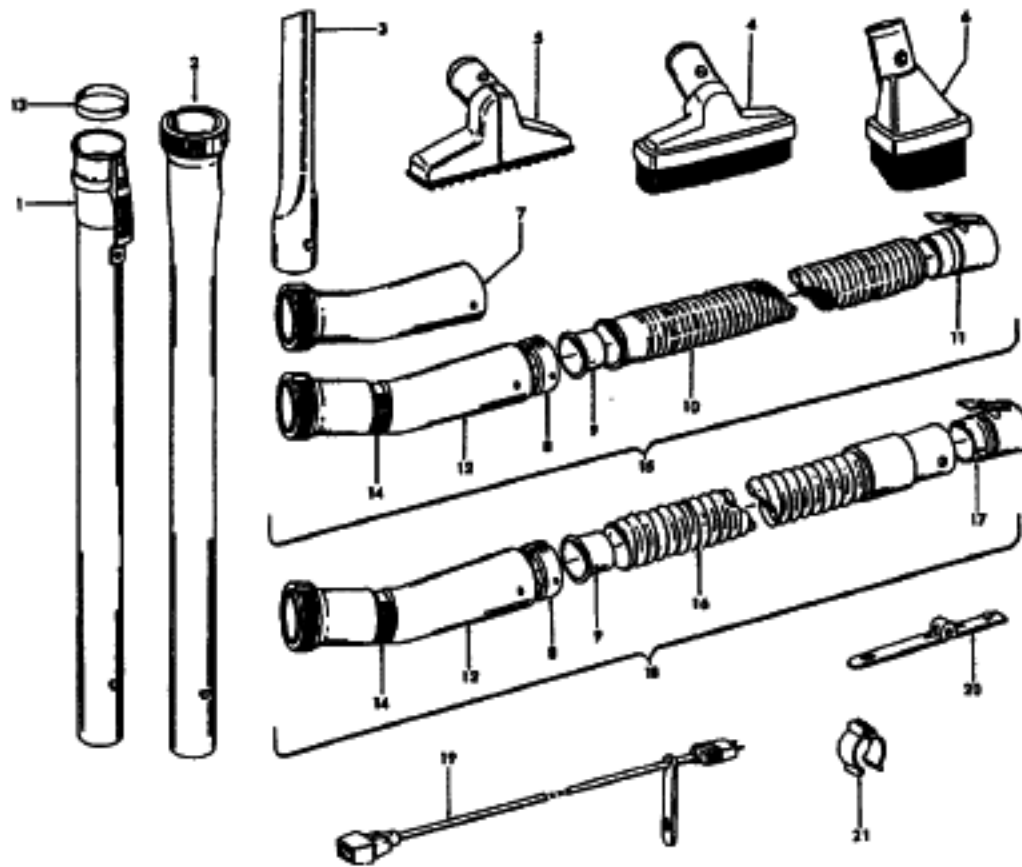

Cleaning Tools

Sprint, Hornet, Tempo, Portapower II TurboPower

Ref. No.	Part No.	Description	Ref. No.	Part No.	Description
1	43453027	Extension Tube	14	38711006	Suction Control Ring
2	3863801P	Extension Tube - Poly - AG		38711012	Suction Control Ring - ABN
3	38617017	Crevice Tool	15	43434243	Hose Assem. Comp. - w/SC
4	43414016	Furniture Brush - AG		43434157	Hose Assem. Comp. - ABX/AG
5	38614024	Furniture Nozzle - AG	16	43431149	+ Hose - Wire - AAP (Incl. Item 17)
6	43414064	Dusting Brush - AG		43431156	+ Hose Only - (Use 43434194)
7	43466054	+ Hose Grip - AAP	17	N/A	Hose Connector - MV
	43466066	Hose Grip - AG		38638060	Hose Connector - AG
8	36171025	Hose Connector Collar Molded Hoses	18	43434243	Hose Assem. Comp. - w/SC Wire
	36116008	Hose Connector Collar (Wire Hoses)		43434194	Hose Assem. Comp. - MV - S/C - 6'
9	32156010	Hose Sleeve	19	46348028	Cord Set - MV (Incl. Items 20, 21)
10	43431214	Hose - Less Ends - AAZ		46348031	Cord Set - AG
11	38638036	Hose Connector - AAP	20	36172023	Cord Strap - AG (5)
	38638059	+ Hose Connector - AG	21	36172584	Cord/Wand Clip - AG (2)
12	43466044	Hose Grip - w/SC - AAP			
	43466068	Hose Grip - w/SC - AG			
13	12845JM	Gasket