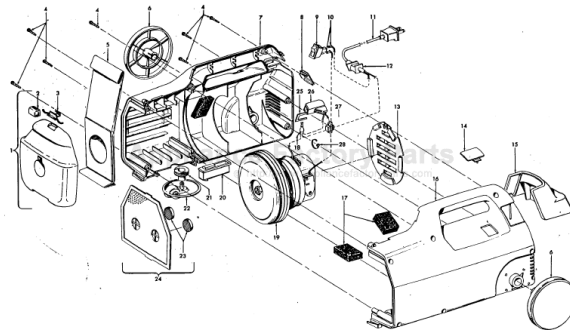

[Find Your HOOVER Vacuum Cleaner Parts - Select From 1456 Models](#)

----- Manual continues below part list -----