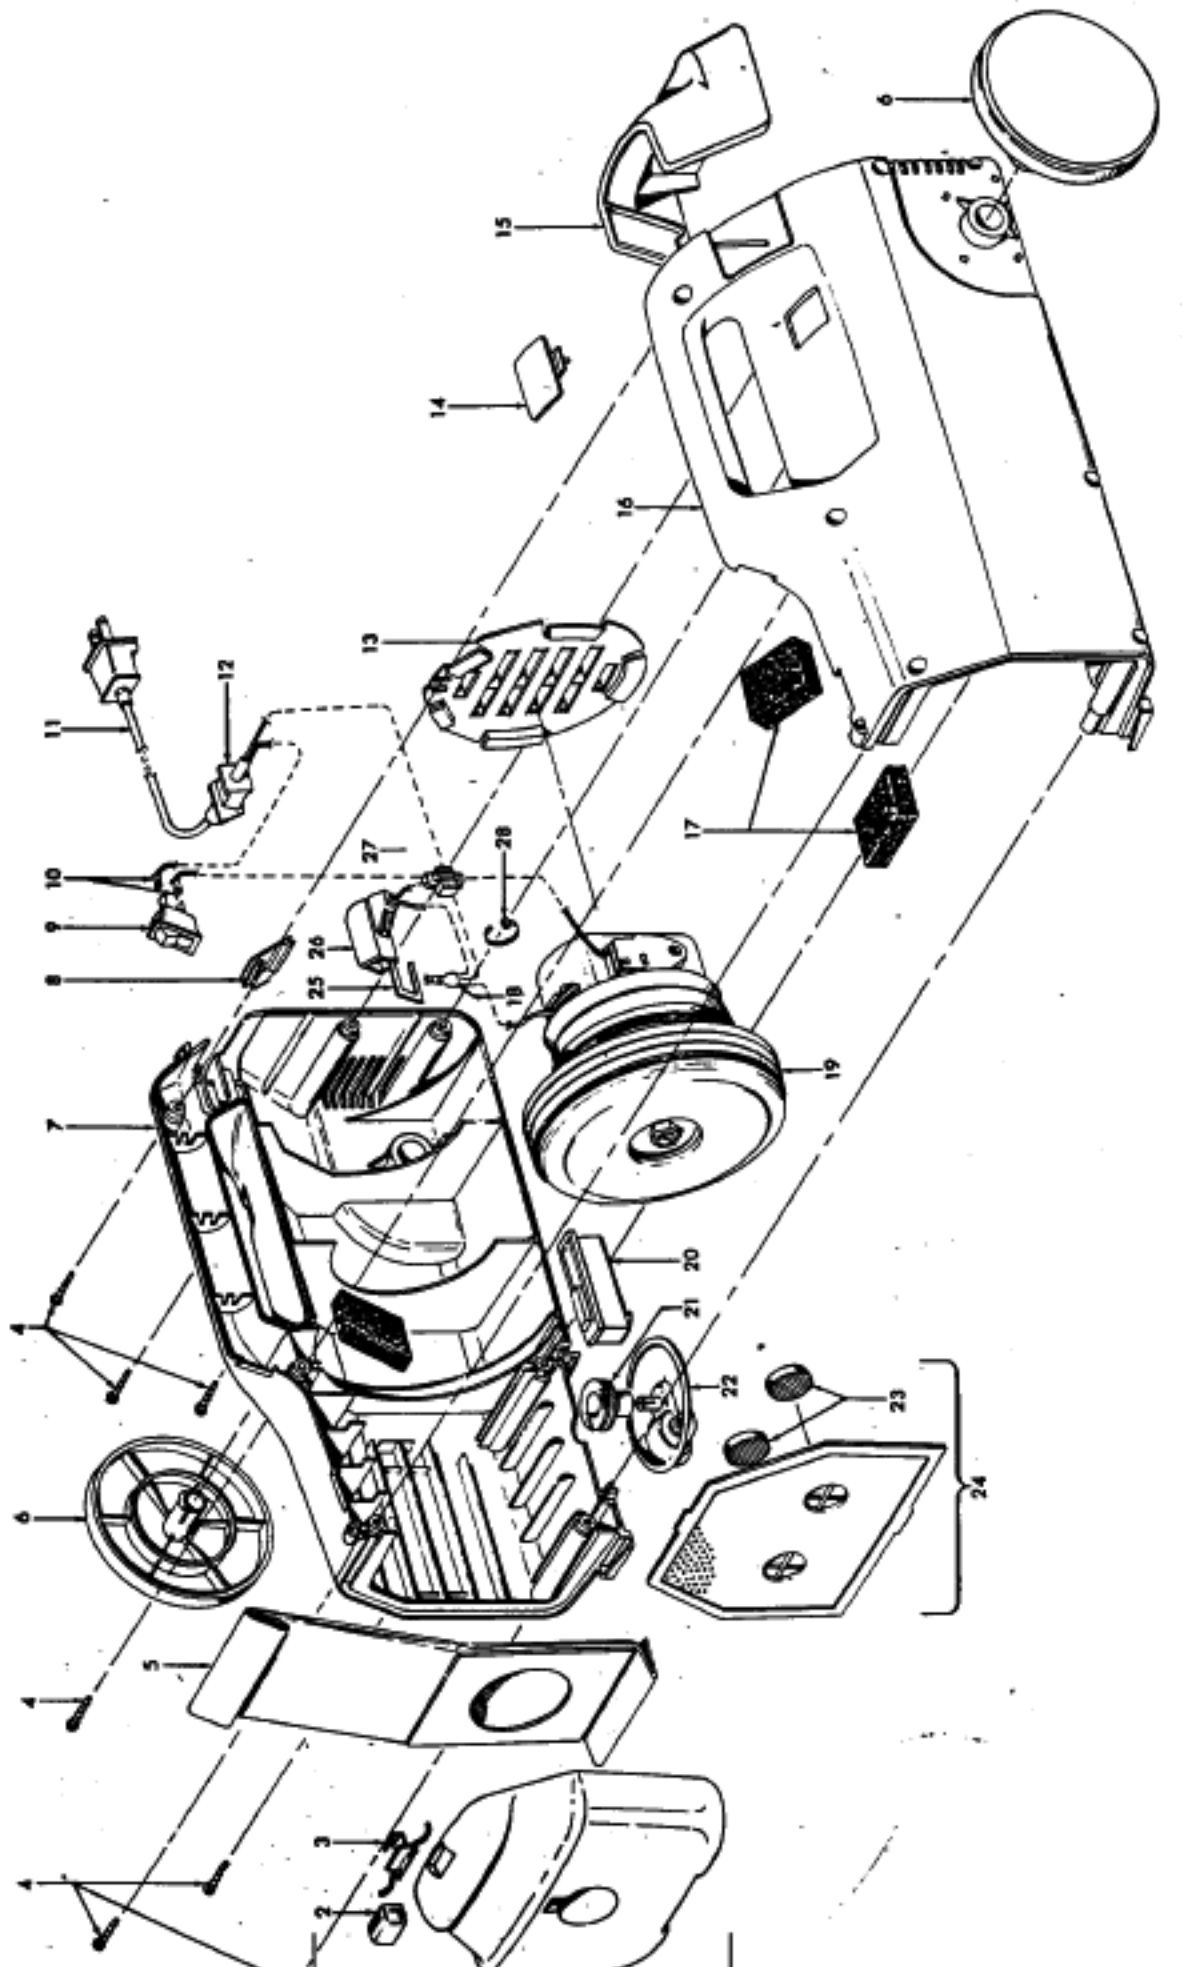

Tempo/Portapower II

Models S1347, S1349, S1353

Ref. No.	Part No.	Description
1	42227173	Bag Door Assm. - AG
2	38426085	Latch Button - AAP
	38426086	+ Latch Button - AG - S1353 (2)
3	36151022	Latch - BZ
4	21447122	+* Screw - Self Tapping (7)
5	4010063R	Disposable Bag (5 Pk.)
6	38522073	Wheel - AG - (2)
7	42222176	Housing Assm. - RH/LH - MV (incl. Items 7,14,16,17,25,26)
	42222187	Housing Assm. - RH/LH - ABB - S1349 (incl. Items 7,14,16,17,25,26)
	42212132	Housing Assm. - RH/LH - ABN - S1353 (incl. Items 7,14,16,17,25,26)
8	37911090	Cord Slot Filler - MV
	28161063	Switch Assm. - AAP
10	27666527	+ Terminal (2)
11	46363231	+ Attach. Cord Assm. - AAP - S1347
	46383264	Attach. Cord Assm. - AG - S1349
	46383291	Attach Cord - AG - S1353
12	N/A	Cord Protector
13	38763008	Baffle - MW
14	38422152	+ Cord Reel Plug - MV - S1347
	38422167	+ Cord Reel Plug - ABB - S1349
	38422169	+ Cord Reel Plug - ABN - S1353
15	36433080	Cord Wrap - MV - S1347
	36433072	Tool Rack - AAP - S1349
	36433089	Tool Rack - AG - S1353
16	42222176	Housing Assm. - RH/LH - MV
	42222187	Housing Assm. - RH/LH - ABB - S1349 (incl. Items 7,14,16,17,25,26)
	42212132	Housing Assm. - RH/LH - ABN - S1353 (incl. Items 7,14,16,17,25,26)
17	34141020	+ Motor Snubber (3)
18	18972	Insulated Terminal
19	43576083	Motor Assm. Comp. - S1347, S1353 -(P-206)
	43578067	Motor Assm. Comp. - S1349 -(P-206)