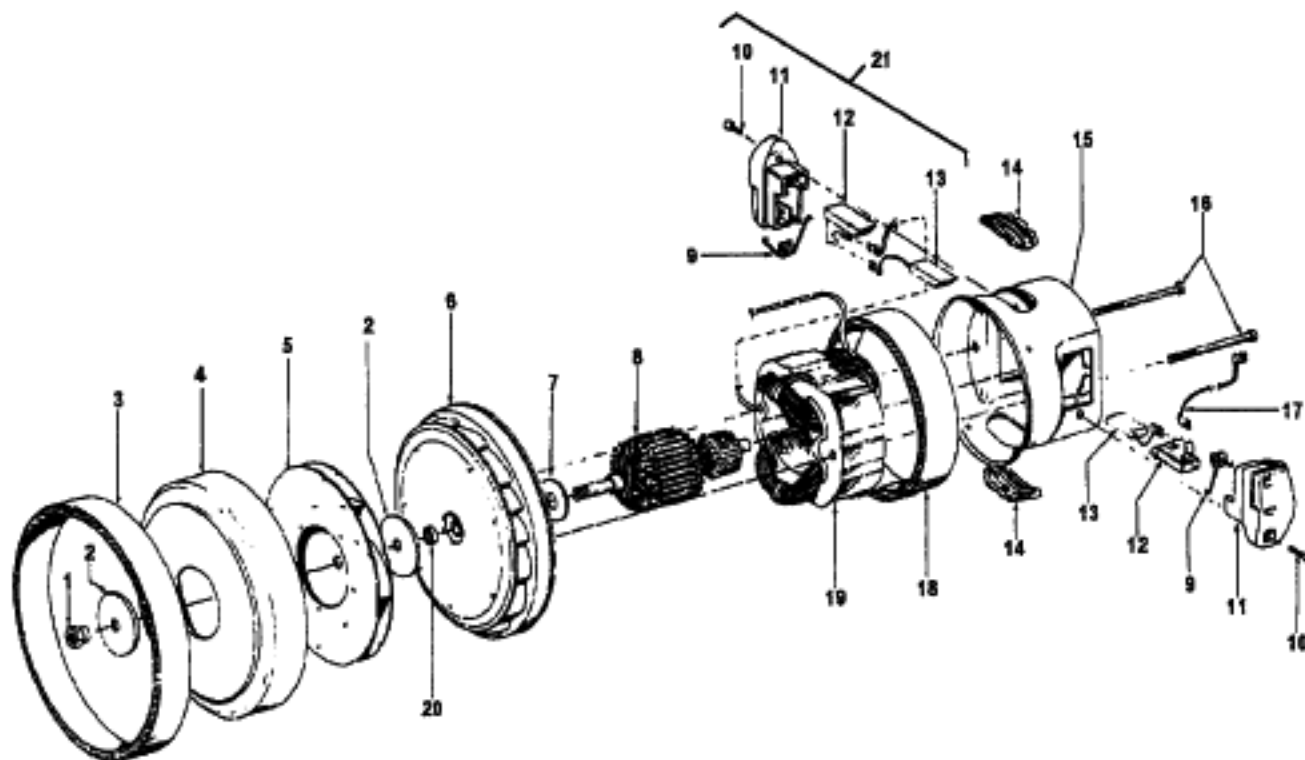

Motor

Models S1311, S1311-020, S1315, S1319, S1323, S1329, S1335, S1337, S1339, S1347, S1349, S1353, S1420

Ref. No.	Part No.	Description	Ref. No.	Part No.	Description
1	12028	+ Nut			
2	21312774	+ Washer - FW (2)		167679	Motor Brush Assem. 2 -S1319, S1329, S1335, S1349
3	31178008	+ Motor Gasket	14	169702BZ	+ Bushing (2)
4	37198085	Fan Cover	15	42193025	Motor Housing Assem.
5	43551008	Fan	16	36112006	Field Lamination Bolt (2) (Use w/Metal Diffuser)
6	43551027	Diffuser Assem. Comp. S1311, S1311-020, S1323, S1347		21447222	+ Field Lamination Bolt - S1319, S1349 (Use w/Molded Diffuser)
	43551030	Diffuser Assem. Comp. - S1319, S1329, S1335, S1349	17	46176001	Lead Wire Assem
	43551029	+ Diffuser Assem. Comp. - Molded - S1315, S1337, S1339, S1353, S1420	18	38781017	+ Motor Gasket
7	31165003	+ Bearing Retainer Plate - AY	19	45311051	Field Assem. - S1311, S1311-020, S1315, S1323, S1337, S1339, S1347, S1353, S1420
8	44765138	Armature Assem. Comp. - S1311, S1311-020, S1315, S1323, S1337, S1339, S1347, S1353, S1420		45311048	Field Assem. - S1319, S1329, S1335, S1349
	44765220	Armature Assem. Comp. - S1319, S1329, S1335, S1349	20	31148009	Bearing Spacer - AY (Use w/Metal Diffuser)
9	38353004	Spring (2)		31148011	Bearing Spacer - AY (Use w/Molded Diffuser)
10	21429406	* Screw (2)	21	47318017	Brush Carrier Assembly - (Inc. 9 thru 13) - S1319, S1329, S1335, S1349
11	167696AG	Brush Carrier (2) - S1311, S1311-020, S1315, S1323, S1337, S1339, S1347, S1353, S1420		47318008	Brush Carrier Assembly - (Inc. 9 thru 13) S1311, S1311-020, S1315, S1323, S1337, 1339, S1347, S1353, S1420
	168038AG	Brush Carrier (2) - S1319, S1329, S1335, S1349		43576083	Motor Assem. Comp. - S1311, S1323, S1311-020, S1315, S1337, S1339, S1347, S1353, S1420 (6.8 Amp) (Metal Diffuser)
12	N/A	Brush Holder (2) - S1311, S1311-020, S1315, S1323, S1337, S1339, S1347, S1353, S1420 - Use Brush Carrier Assem. 47318008 (Incl. It. 9, 11, 12, 13)		43578067	Motor Assem. Comp. - S1329, S1335 (Metal Diffuser)
	168506	Brush Holder (2) - S1319, S1329, S1335, S1349		43576113	+ Motor Assem. Comp. - S1319, S1323, S1329, S1335, S1349 (7.5 Amp) (Molded Diffuser)(Use 43578067)
13	167681	Motor Brush Assem. (2) - S1311, S1311-020, S1315, S1323, S1337, S1339, S1347, S1353, S1420