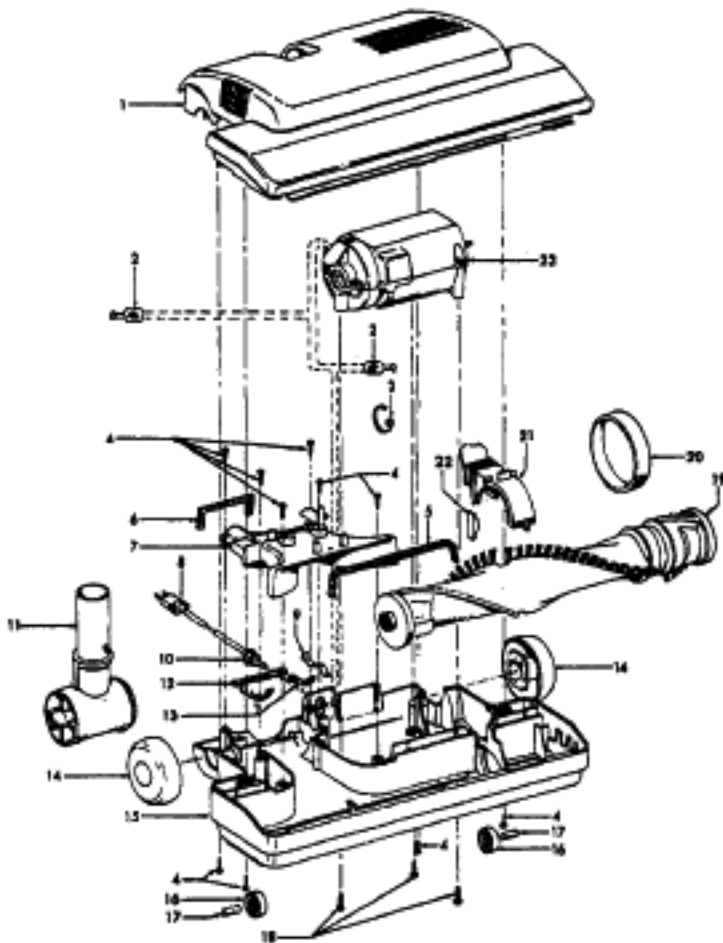

**Power Nozzle - 48438235 - AAP
48438068 - ABE**

Models S1347, S1349, S1353

Ref. No.	Part No.	Description
1	37241138	Nozzle Body - AAP
	37241140	+ Nozzle Body - ABE - S1353
	42252A55	Nozzle Body - AG
2	12227	Insulated Terminal
3	27479307	* Lead Wire Tie
4	21447003	* Screw - Self Tapping (10)
5	34123039	* Duct Cover Seal
6	34253018	+ Rear Seal
7	42256103	Dust Cover Assm. (Incl. Items 5,6)
8	46321088	Cord Assm. - AG
9	35276008	Detent Spring
10	163768	Strain Relief
11	43482106	Nozzle Connector - AG S1353
12	34112007	* Seal
13	34122014	* Seal (2)
14	43244043	Wheel Assm.
	43244041	Wheel Assm. - ABR - S1353
15	42246115	Base Plate Assm. (Incl. Items 16,17)
	42246114	Base Plate Assm. - ABR - S1353 (Incl. Items 16, 17)
16	32761001	Wheel
17	31522004	Wheel Shaft
18	21479801	Screw (3)
19	48414079	Agitator Assm.
20	38528011	Belt
21	36923008	Belt Guard Assm.
22	13261AY	Rib Shoe
23	43177062	Motor Assm. Comp.

Agitator 48414079

Ref. No.	Part No.	Description
1	36423016	Thread Guard - RH
2	43267002	Agitator Bearing Assm. (2)
3	21347003	* Conical Washer (2)
4		Agitator End
5		Agitator Body
6		Agitator Shaft
7	36423017	Thread Guard - LH