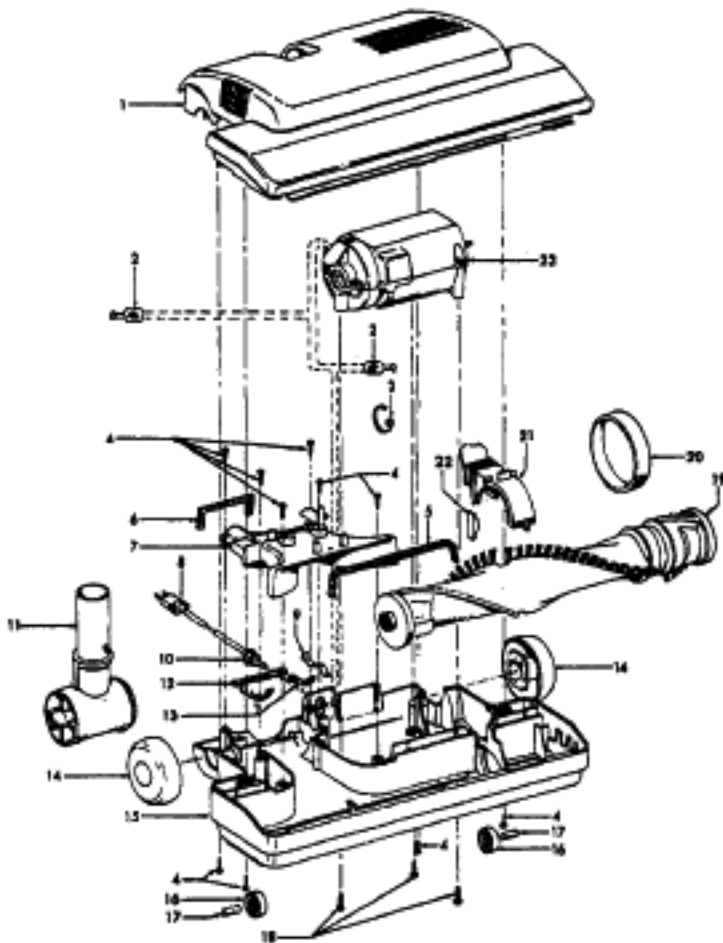

**Power Nozzle - 48438235 - AAP  
48438068 - ABE**

**Models S1347, S1349, S1353**

Ref. No.	Part No.	Description
1	37241138	Nozzle Body - AAP
	37241140	+ Nozzle Body - ABE - S1353
	42252A55	Nozzle Body - AG
2	12227	Insulated Terminal
3	27479307	* Lead Wire Tie
4	21447003	* Screw - Self Tapping (10)
5	34123039	* Duct Cover Seal
6	34253018	+ Rear Seal
7	42258103	Dust Cover Assm. (Incl. Items 5,6)
8	48321088	Cord Assm. - AG
9	35276008	Detent Spring
10	163768	Strain Relief
11	43482106	Nozzle Connector - AG S1353
12	34112007	* Seal
13	34122014	* Seal (2)
14	43244043	Wheel Assm.
	43244041	Wheel Assm. - ABR - S1353
15	42246115	Base Plate Assm. (Incl. Items 16,17)
	42246114	Base Plate Assm. - ABR - S1353 (Incl. Items 16, 17)
16	32761001	Wheel
17	31522004	Wheel Shaft
18	21479801	Screw (3)
19	48414079	Agitator Assm.
20	38528011	Belt
21	36923008	Belt Guard Assm.
22	13261AY	Rib Shoe
23	43177062	Motor Assm. Comp.

**Agitator 48414079**

Ref. No.	Part No.	Description
1	36423016	Thread Guard - RH
2	43267002	Agitator Bearing Assm. (2)
3	21347003	* Conical Washer (2)
4		Agitator End
5		Agitator Body
6		Agitator Shaft
7	36423017	Thread Guard - LH