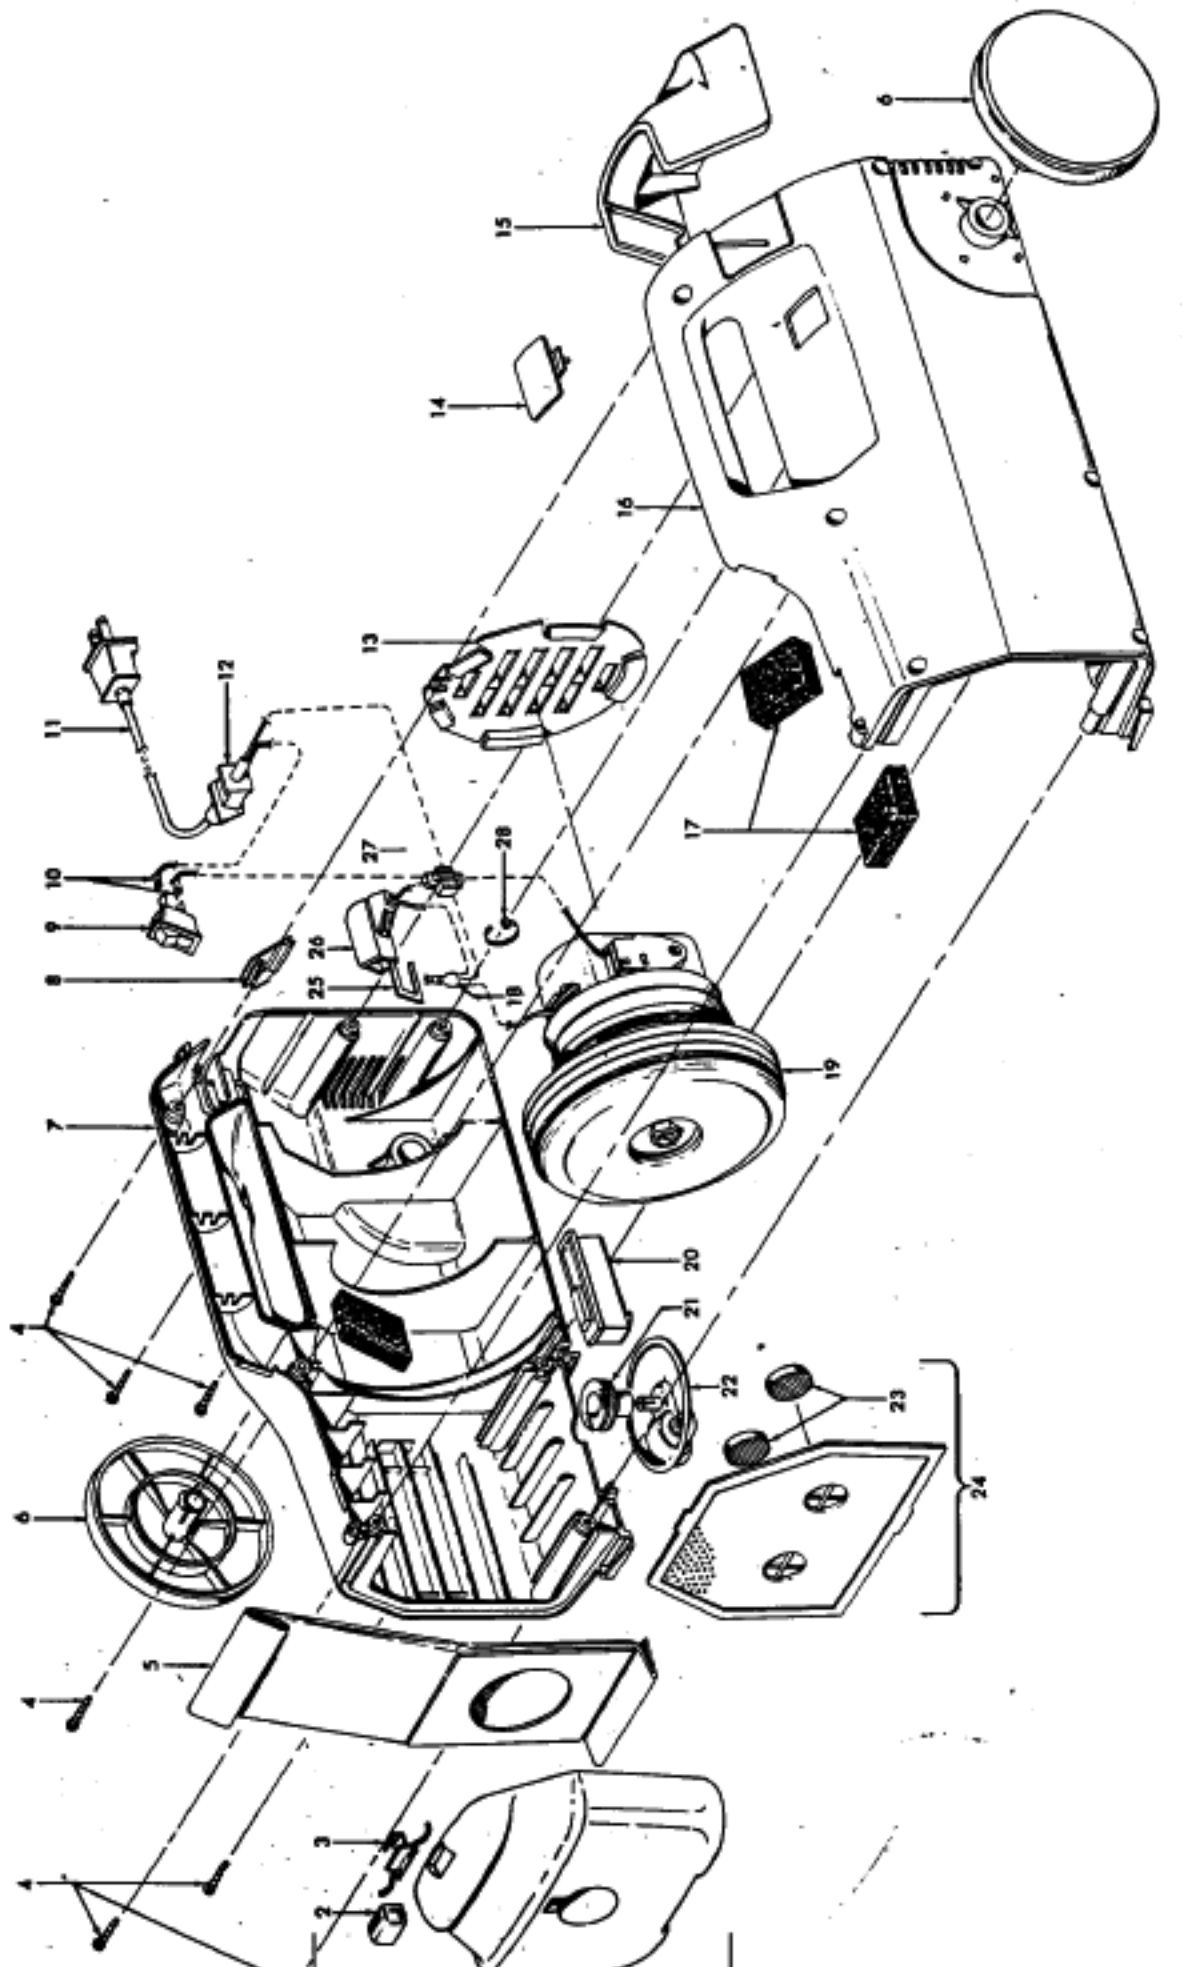

## Available Replacement Parts for HOOVER S1349

<a href="#">H-4010063R</a>	PAPER BAG R OEM HOOVER 5 PACK
<a href="#">48414036</a>	HOOVER ELITE BRUSH ROLLER
<a href="#">H-43267002</a>	AGITATOR BEARING ASM
<a href="#">H-43414073</a>	Floor brush.
<a href="#">H-43414064</a>	DUSTING BRUSH (ONE PEICE)
<a href="#">HR-5000</a>	EXTENSION TUBE
<a href="#">HR-1050</a>	BELT FOR HOOVER