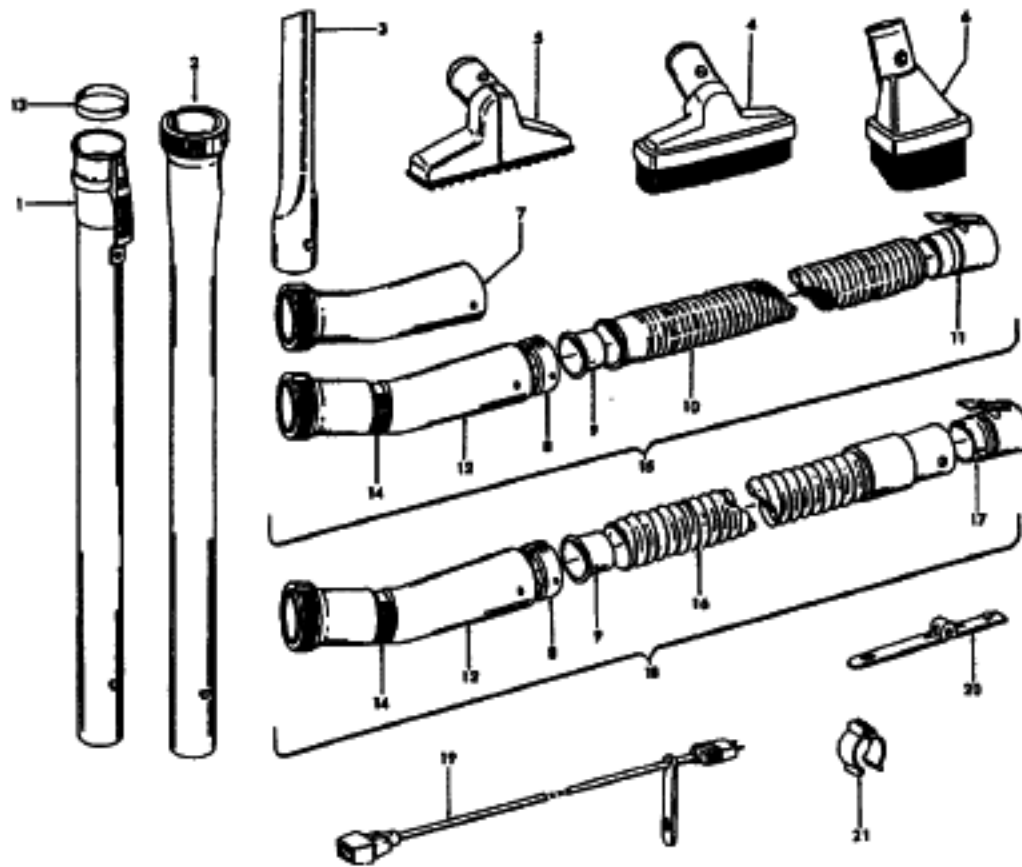

Cleaning Tools

Sprint, Hornet, Tempo, Portapower II TurboPower

Ref. No.	Part No.	Description	Ref. No.	Part No.	Description
1	43453027	Extension Tube	14	38711006	Suction Control Ring
2	3863801P	Extension Tube - Poly - AG		38711012	Suction Control Ring - ABN
3	38617017	Crevice Tool	15	43434243	Hose Assem. Comp. - w/SC
4	43414016	Furniture Brush - AG		43434157	Hose Assem. Comp - ABX/AG
5	38614024	Furniture Nozzle - AG	16	43431149	+ Hose - Wire - AAP (Incl. Item 17)
6	43414064	Dusting Brush - AG		43431156	+ Hose Only - (Use 43434194)
7	43466054	+ Hose Grip - AAP	17	N/A	Hose Connector - MV
	43466066	Hose Grip - AG		38638060	Hose Connector - AG
8	36171025	Hose Connector Collar Molded Hoses	18	43434243	Hose Assem. Comp. - w/SC Wire
	36116008	Hose Connector Collar (Wire Hoses)		43434194	Hose Assem. Comp. - MV - S/C - 6'
9	32156010	Hose Sleeve	19	46348028	Cord Set - MV (Incl. Items 20, 21)
10	43431214	Hose - Less Ends - AAZ		46348031	Cord Set - AG
11	38638036	Hose Connector - AAP	20	36172023	Cord Strap - AG (5)
	38638059	+ Hose Connector - AG	21	36172584	Cord/Wand Clip - AG (2)
12	43466044	Hose Grip - w/SC - AAP			
	43466068	Hose Grip - w/SC - AG			
13	12845JM	Gasket