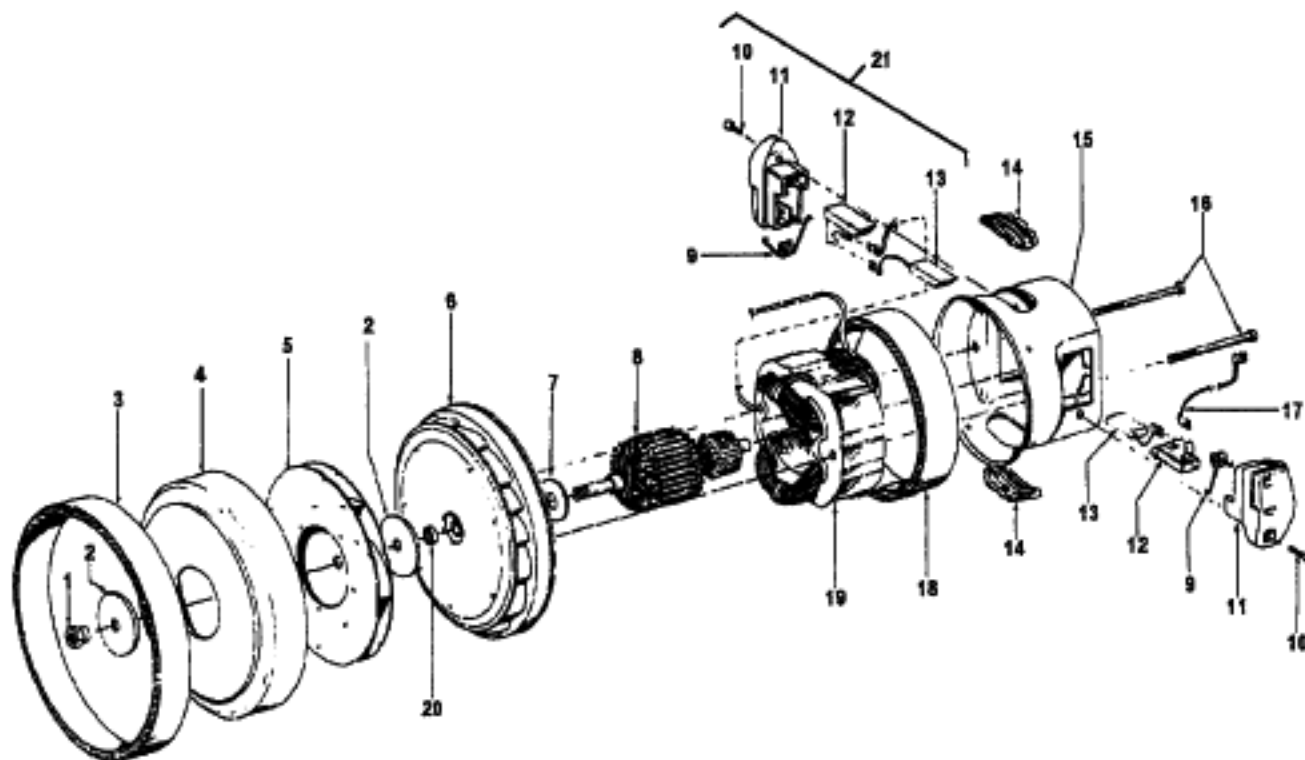

Motor

Models S1311, S1311-020, S1315, S1319, S1323, S1329, S1335, S1337, S1339, S1347, S1349, S1353, S1420

Ref. No.	Part No.	Description	Ref. No.	Part No.	Description
1	12028	+ Nut			
2	21312774	+ Washer - FW (2)		167679	Motor Brush Assem. 2 -S1319, S1329, S1335, S1349
3	31178008	+ Motor Gasket	14	169702BZ	+ Bushing (2)
4	37198085	Fan Cover	15	42193025	Motor Housing Assem.
5	43551008	Fan	16	36112006	Field Lamination Bolt (2) (Use w/Metal Diffuser)
6	43551027	Diffuser Assem. Comp. S1311, S1311-020, S1323, S1347		21447222	+ Field Lamination Bolt - S1319, S1349 (Use w/Molded Diffuser)
	43551030	Diffuser Assem. Comp. - S1319, S1329, S1335, S1349	17	46176001	Lead Wire Assem
	43551029	+ Diffuser Assem. Comp. - Molded - S1315, S1337, S1339, S1353, S1420	18	38781017	+ Motor Gasket
7	31165003	+ Bearing Retainer Plate - AY	19	45311051	Field Assem. - S1311, S1311-020, S1315, S1323, S1337, S1339, S1347, S1353, S1420
8	44765138	Armature Assem. Comp. - S1311, S1311-020, S1315, S1323, S1337, S1339, S1347, S1353, S1420		45311048	Field Assem. - S1319, S1329, S1335, S1349
	44765220	Armature Assem. Comp. - S1319, S1329, S1335, S1349	20	31148009	Bearing Spacer - AY (Use w/Metal Diffuser)
9	38353004	Spring (2)		31148011	Bearing Spacer - AY (Use w/Molded Diffuser)
10	21429406	* Screw (2)	21	47318017	Brush Carrier Assembly - (Inc. 9 thru 13) - S1319, S1329, S1335, S1349
11	167696AG	Brush Carrier (2) - S1311, S1311-020, S1315, S1323, S1337, S1339, S1347, S1353, S1420		47318008	Brush Carrier Assembly - (Inc. 9 thru 13) S1311, S1311-020, S1315, S1323, S1337, 1339, S1347, S1353, S1420
	168038AG	Brush Carrier (2) - S1319, S1329, S1335, S1349		43576083	Motor Assem. Comp. - S1311, S1323, S1311-020, S1315, S1337, S1339, S1347, S1353, S1420 (6.8 Amp) (Metal Diffuser)
12	N/A	Brush Holder (2) - S1311, S1311-020, S1315, S1323, S1337, S1339, S1347, S1353, S1420 - Use Brush Carrier Assem. 47318008 (Incl. It. 9, 11, 12, 13)		43578067	Motor Assem. Comp. - S1329, S1335 (Metal Diffuser)
	168506	Brush Holder (2) - S1319, S1329, S1335, S1349		43576113	+ Motor Assem. Comp. - S1319, S1323, S1329, S1335, S1349 (7.5 Amp) (Molded Diffuser) (Use 43578067)
13	167681	Motor Brush Assem. (2) - S1311, S1311-020, S1315, S1323, S1337, S1339, S1347, S1353, S1420