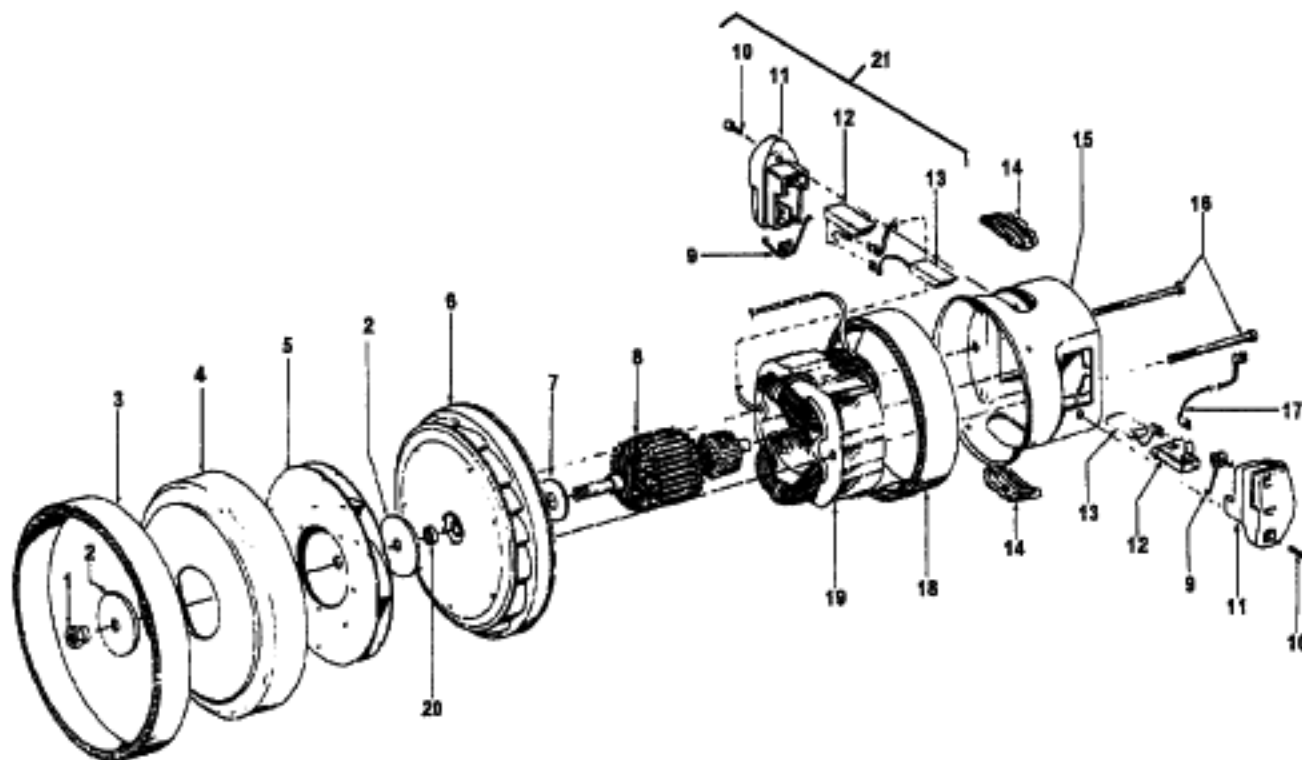

Motor

Models S1311, S1311-020, S1315, S1319, S1323, S1329, S1335, S1337, S1339, S1347, S1349, S1353, S1420

Ref. No.	Part No.	Description	Ref. No.	Part No.	Description
1	12028	+ Nut			
2	21312774	+ Washer - FW (2)		167679	Motor Brush Assem. 2 -S1319, S1329, S1335, S1349
3	31178008	+ Motor Gasket	14	169702BZ	+ Bushing (2)
4	37198085	Fan Cover	15	42193025	Motor Housing Assem.
5	43551008	Fan	16	36112006	Field Lamination Bolt (2) (Use w/Metal Diffuser)
6	43551027	Diffuser Assem. Comp. S1311, S1311-020, S1323, S1347		21447222	+ Field Lamination Bolt - S1319, S1349 (Use w/Molded Diffuser)
	43551030	Diffuser Assem. Comp. - S1319, S1329, S1335, S1349	17	46176001	Lead Wire Assem
	43551029	+ Diffuser Assem. Comp. - Molded - S1315, S1337, S1339, S1353, S1420	18	38781017	+ Motor Gasket
7	31165003	+ Bearing Retainer Plate - AY	19	45311051	Field Assem. - S1311, S1311-020, S1315, S1323, S1337, S1339, S1347, S1353, S1420
8	44765138	Armature Assem. Comp. - S1311, S1311-020, S1315, S1323, S1337, S1339, S1347, S1353, S1420		45311048	Field Assem. - S1319, S1329, S1335, S1349
	44765220	Armature Assem. Comp. - S1319, S1329, S1335, S1349	20	31148009	Bearing Spacer - AY (Use w/Metal Diffuser)
9	38353004	Spring (2)		31148011	Bearing Spacer - AY (Use w/Molded Diffuser)
10	21429406	* Screw (2)	21	47318017	Brush Carrier Assembly - (Inc. 9 thru 13) - S1319, S1329, S1335, S1349
11	167696AG	Brush Carrier (2) - S1311, S1311-020, S1315, S1323, S1337, S1339, S1347, S1353, S1420		47318008	Brush Carrier Assembly - (Inc. 9 thru 13) S1311, S1311-020, S1315, S1323, S1337, 1339, S1347, S1353, S1420
	168038AG	Brush Carrier (2) - S1319, S1329, S1335, S1349		43576083	Motor Assem. Comp. - S1311, S1323, S1311-020, S1315, S1337, S1339, S1347, S1353, S1420 (6.8 Amp) (Metal Diffuser)
12	N/A	Brush Holder (2) - S1311, S1311-020, S1315, S1323, S1337, S1339, S1347, S1353, S1420 - Use Brush Carrier Assem. 47318008 (Incl. It. 9, 11, 12, 13)		43578067	Motor Assem. Comp. - S1329, S1335 (Metal Diffuser)
	168506	Brush Holder (2) - S1319, S1329, S1335, S1349		43576113	+ Motor Assem. Comp. - S1319, S1323, S1329, S1335, S1349 (7.5 Amp) (Molded Diffuser) (Use 43578067)
13	167681	Motor Brush Assem. (2) - S1311, S1311-020, S1315, S1323, S1337, S1339, S1347, S1353, S1420