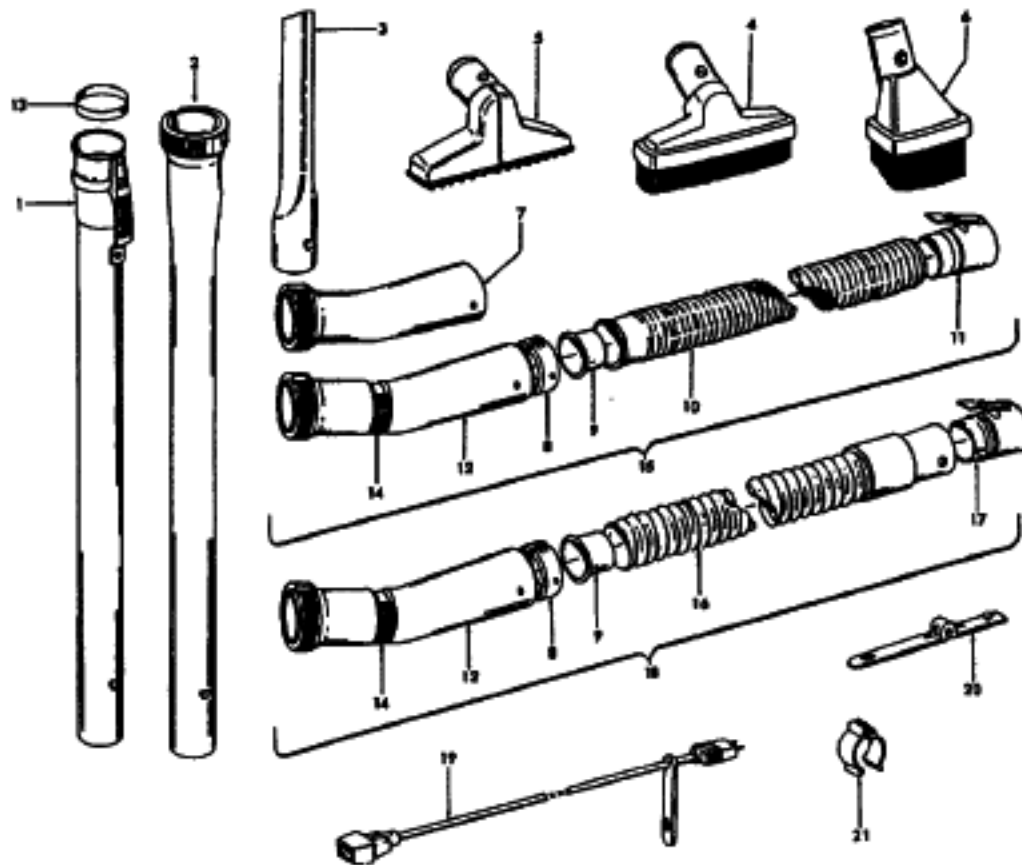

Cleaning Tools

Sprint, Hornet, Tempo, Portapower II TurboPower

Ref. No.	Part No.	Description	Ref. No.	Part No.	Description
1	43453027	Extension Tube	14	38711006	Suction Control Ring
2	3863801P	Extension Tube - Poly - AG		38711012	Suction Control Ring - ABN
3	38617017	Crevice Tool	15	43434243	Hose Assem. Comp. - w/SC
4	43414016	Furniture Brush - AG		43434157	Hose Assem. Comp. - ABX/AG
5	38614024	Furniture Nozzle - AG	16	43431149	+ Hose - Wire - AAP (Incl. Item 17)
6	43414064	Dusting Brush - AG		43431156	+ Hose Only - (Use 43434194)
7	43466054	+ Hose Grip - AAP	17	N/A	Hose Connector - MV
	43466066	Hose Grip - AG		38638060	Hose Connector - AG
8	36171025	Hose Connector Collar Molded Hoses	18	43434243	Hose Assem. Comp. - w/SC Wire
	36116008	Hose Connector Collar (Wire Hoses)		43434194	Hose Assem. Comp. - MV - S/C - 6'
9	32156010	Hose Sleeve	19	46348028	Cord Set - MV (Incl. Items 20, 21)
10	43431214	Hose - Less Ends - AAZ		46348031	Cord Set - AG
11	38638036	Hose Connector - AAP	20	36172023	Cord Strap - AG (5)
	38638059	+ Hose Connector - AG	21	36172584	Cord/Wand Clip - AG (2)
12	43466044	Hose Grip - w/SC - AAP			
	43466068	Hose Grip - w/SC - AG			
13	12845JM	Gasket