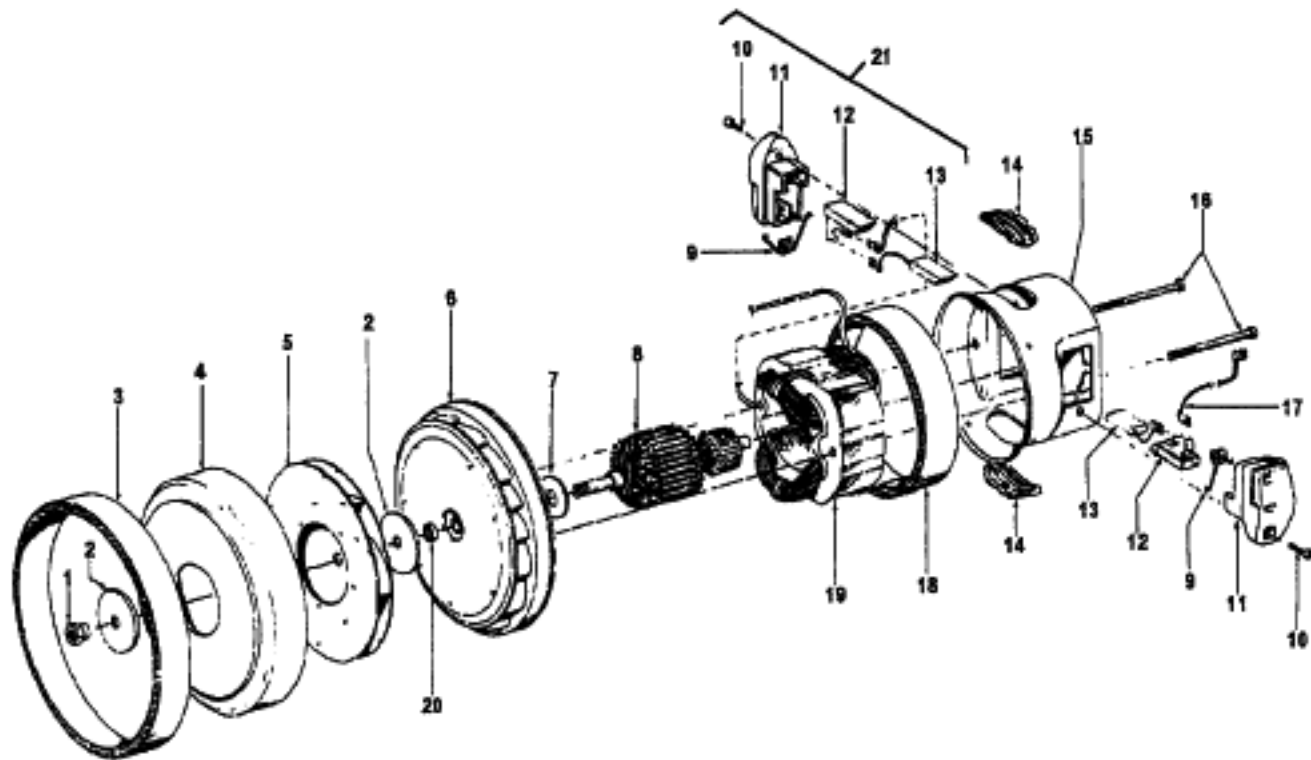

Motor

Models S1311, S1311-020, S1315, S1319, S1323, S1329, S1335, S1337, S1339, S1347, S1349, S1353, S1420

Ref. No.	Part No.	Description	Ref. No.	Part No.	Description
1	12028	+ Nut			
2	21312774	+ Washer - FW (2)			
3	31178008	+ Motor Gasket			
4	37198085	Fan Cover			
5	43551008	Fan			
6	43551027	Diffuser Assem. Comp. S1311, S1311-020, S1323, S1347			
	43551030	Diffuser Assem. Comp. - S1319, S1329, S1335, S1349			
	43551029	+ Molded - (43576113 Motor)			
	43551029	+ Diffuser Assem. Comp. - Molded - S1315, S1337, S1339, S1353, S1420			
7	31165003	+ Bearing Retainer Plate - AY			
8	44765138	Armature Assem. Comp. - S1311, S1311-020, S1315, S1323, S1337, S1339, S1347, S1353, S1420			
	44765220	Armature Assem. Comp. - S1319, S1329, S1335, S1349			
9	38353004	Spring (2)			
10	21429406	* Screw (2)			
11	167696AG	Brush Carrier (2) - S1311, S1311-020, S1315, S1323, S1337, S1339, S1347, S1353, S1420			
	168038AG	Brush Carrier (2) - S1319, S1329, S1335, S1349			
12	N/A	Brush Holder (2) - S1311, S1311-020, S1315, S1323, S1337, S1339, S1347, S1353, S1420 - Use Brush Carrier Assem. 47318008 (Incl. It. 9, 11, 12, 13)			
	168506	Brush Holder (2) - S1319, S1329, S1335, S1349			
13	167681	Motor Brush Assem. (2) - S1311, S1311-020, S1315, S1323, S1337, S1339, S1347, S1353, S1420			
				167679	Motor Brush Assem. 2 -S1319, S1329, S1335, S1349
			14	169702BZ	+ Bushing (2)
			15	42193025	Motor Housing Assem.
			16	36112006	Field Lamination Bolt (2) (Use w/Metal Diffuser)
				21447222	+ Field Lamination Bolt - S1319, S1349 (Use w/Molded Diffuser)
			17	46176001	Lead Wire Assem
			18	38781017	+ Motor Gasket
			19	45311051	Field Assem. - S1311, S1311-020, S1315, S1323, S1337, S1339, S1347, S1353, S1420
				45311048	Field Assem. - S1319, S1329, S1335, S1349
			20	31148009	Bearing Spacer - AY (Use w/Metal Diffuser)
				31148011	Bearing Spacer - AY (Use w/Molded Diffuser)
			21	47318017	Brush Carrier Assembly - (Incl. 9 thru 13) - S1319, S1329, S1335, S1349
				47318008	Brush Carrier Assembly - (Incl. 9 thru 13) S1311, S1311-020, S1315, S1323, S1337, 1339, S1347, S1353, S1420
				43576083	Motor Assem. Comp. - S1311, S1323, S1311-020, S1315, S1337, S1339, S1347, S1353, S1420 (6.8 Amp) (Metal Diffuser)
				43578067	Motor Assem. Comp. - S1329, S1335 (Metal Diffuser)
				43576113	+ Motor Assem. Comp. - S1319, S1323, S1329, S1335, S1349 (7.5 Amp) (Molded Diffuser)(Use 43578067)