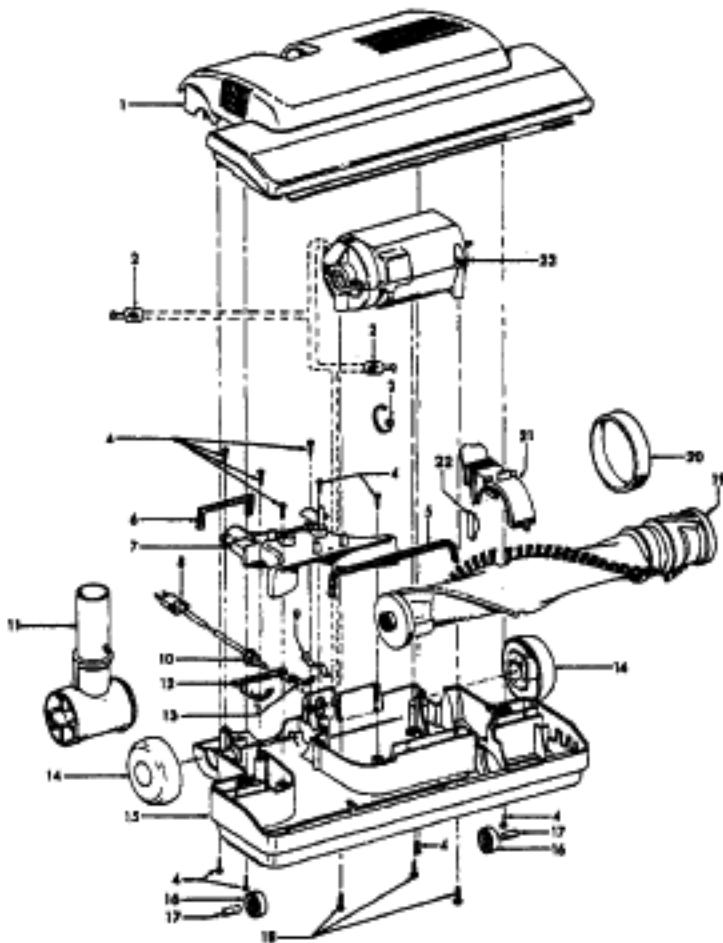

**Power Nozzle - 48438235 - AAP
48438068 - ABE**

Models S1347, S1349, S1353

Ref. No.	Part No.	Description
1	37241138	Nozzle Body - AAP
	37241140	+ Nozzle Body - ABE - S1353
	42252A55	Nozzle Body - AG
2	12227	Insulated Terminal
3	27479307	* Lead Wire Tie
4	21447003	* Screw - Self Tapping (10)
5	34123039	* Duct Cover Seal
6	34253018	+ Rear Seal
7	42258103	Dust Cover Assm. (Incl. Items 5,6)
8	48321088	Cord Assm. - AG
9	35276008	Detent Spring
10	163768	Strain Relief
11	43482106	Nozzle Connector - AG S1353
12	34112007	* Seal
13	34122014	* Seal (2)
14	43244043	Wheel Assm.
	43244041	Wheel Assm. - ABR - S1353
15	42246115	Base Plate Assm. (Incl. Items 16,17)
	42246114	Base Plate Assm. - ABR - S1353 (Incl. Items 16, 17)
16	32761001	Wheel
17	31522004	Wheel Shaft
18	21479801	Screw (3)
19	48414079	Agitator Assm.
20	38528011	Belt
21	36923008	Belt Guard Assm.
22	13261AY	Rib Shoe
23	43177062	Motor Assm. Comp.

Agitator 48414079

Ref. No.	Part No.	Description
1	36423016	Thread Guard - RH
2	43267002	Agitator Bearing Assm. (2)
3	21347003	* Conical Washer (2)
4		Agitator End
5		Agitator Body
6		Agitator Shaft
7	36423017	Thread Guard - LH