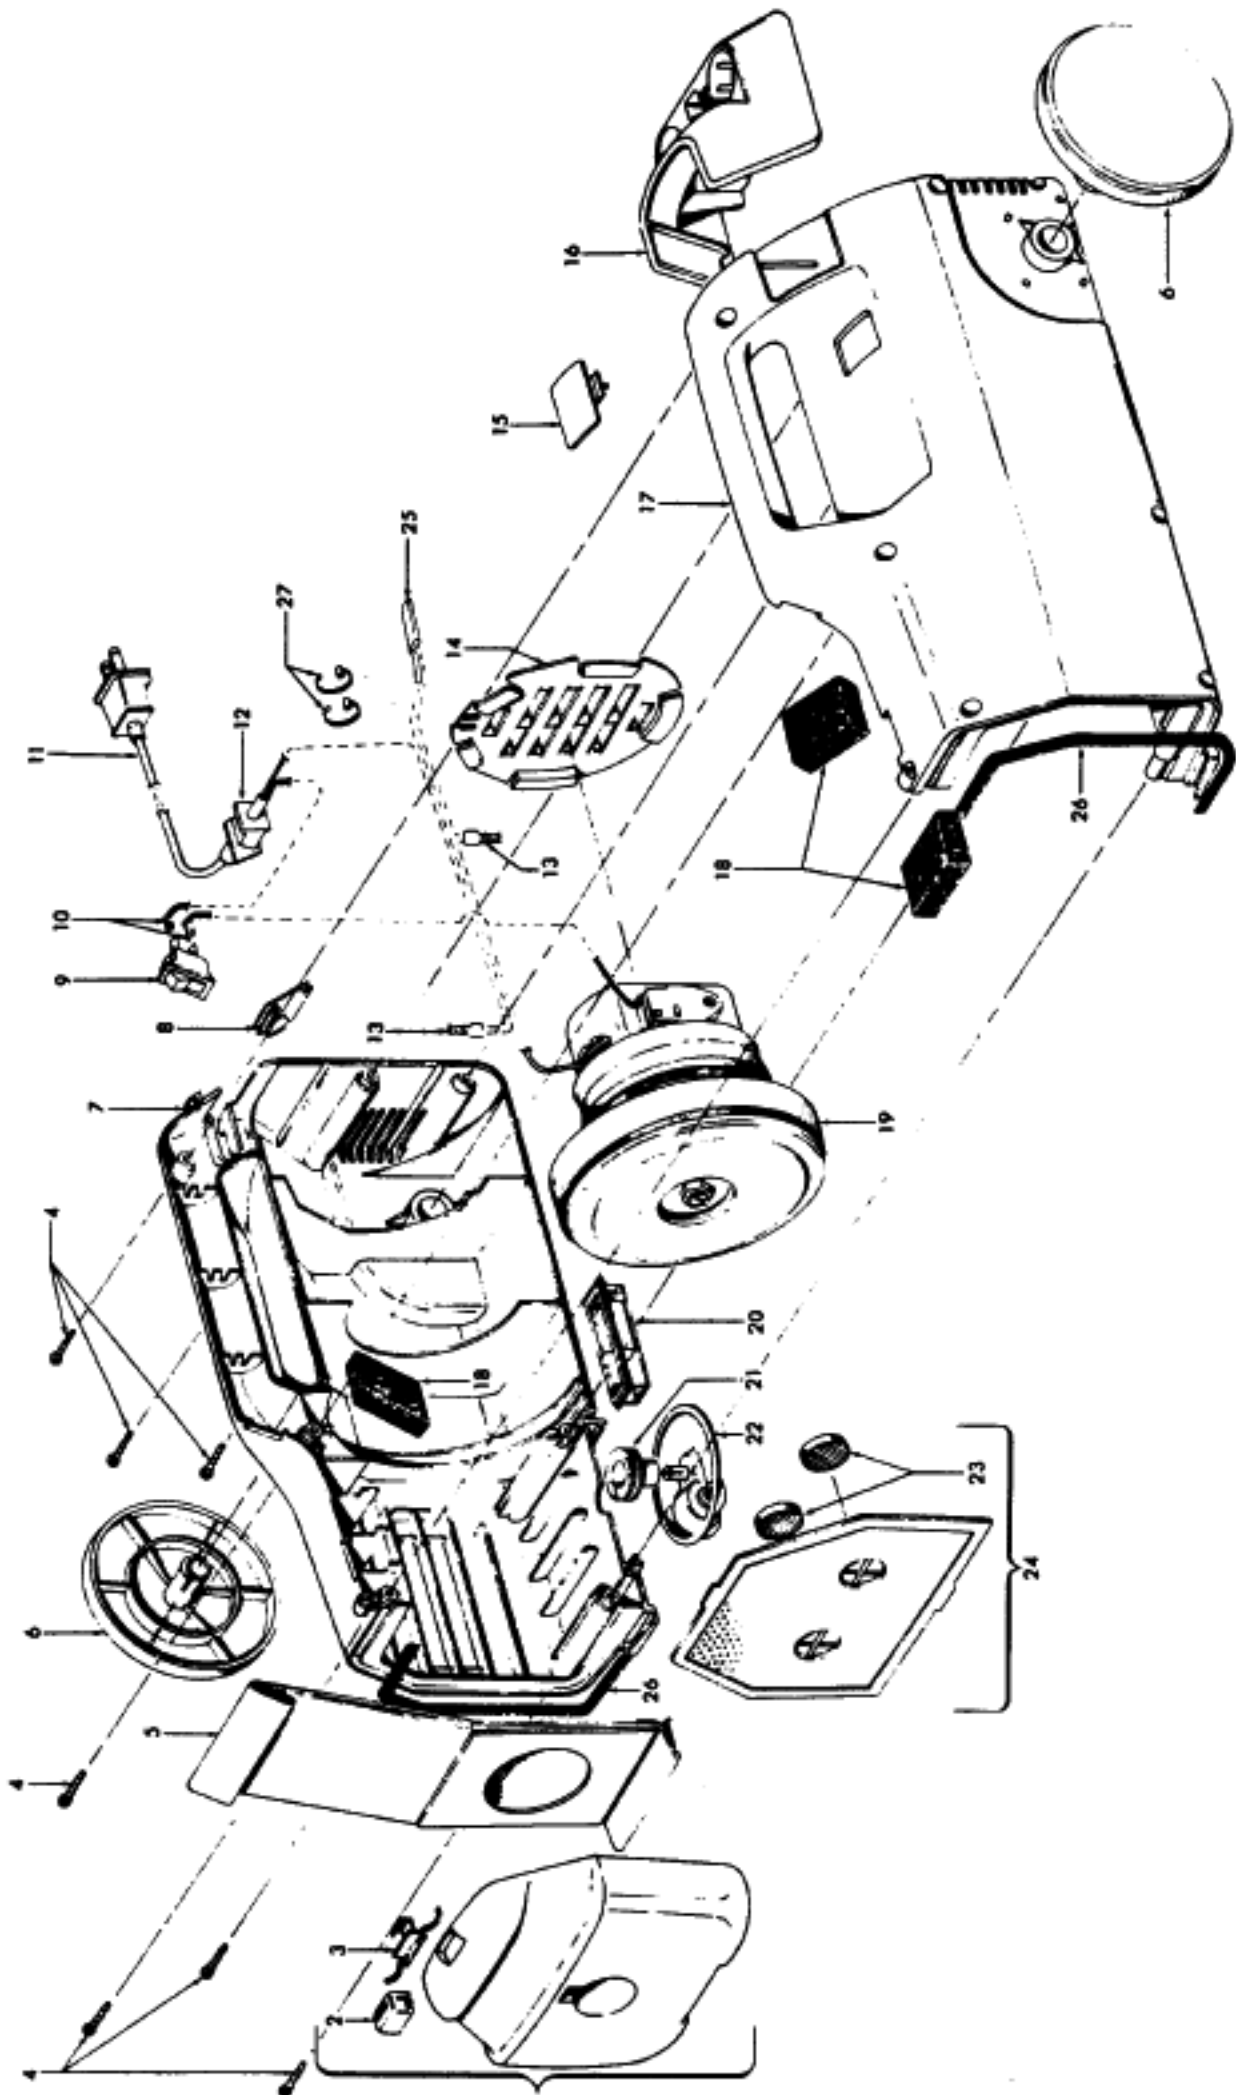

# HOOVER S1331 Owner's Manual

[Shop genuine replacement parts for HOOVER S1331](#)

[Find Your HOOVER Vacuum Cleaner Parts - Select From 1456 Models](#)

----- Manual continues below part list -----

Ref. No.	Part No.	Description
	43578067	Motor Assm.. Balanced
1	12028	+ Nut
2	21312774	+ Washer - FW
3	31178008	+ Gasket
4	37196065	Fan Cover
5	43551008	Fan Assm.
6	43551030	Diffuser Assm. Comp.
7	44765230	Armature Assm. Comp.
8	45311068	+ Field Assm. Comp.
9	38353004	Spring (2)
10	168038AG	Brush Carrier (2)
11	21429406	* Screw-Self Tapping - EF (2)
12	168506	Brush Holder (2)
13	167679	Brush & Terminal Assm.
14	169702BZ	+ Bushing (2)
15	42192015	Motor Housing Assm.
16	36112003	+* Screw - Special (2)
17	36322031	Motor Mount
18	24198002	Star Ring
19	21312778	+* Spring Washer
20	21345116	+ Thrust Washer
21	31148009	Bearing Spacer - AY