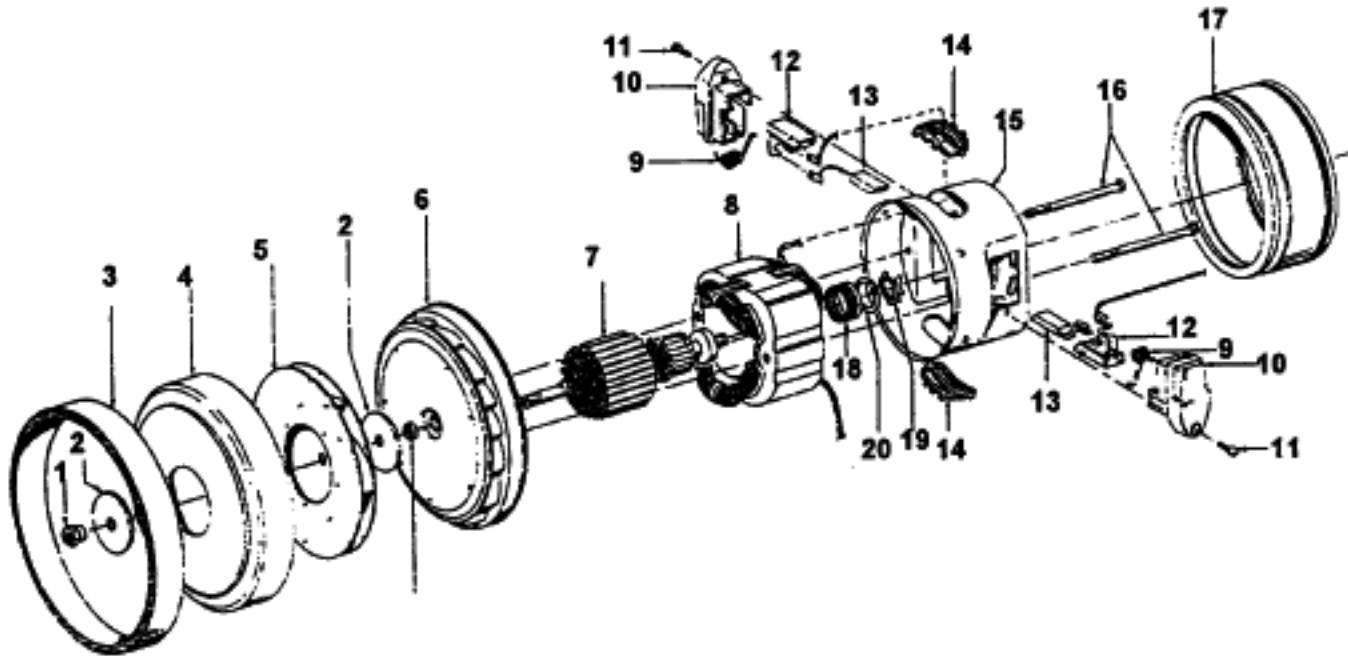

Ref. No.	Part No.	Description
	43578067	Motor Assm.. Balanced
1	12028	+ Nut
2	21312774	+ Washer - FW
3	31178008	+ Gasket
4	37196065	Fan Cover
5	43551008	Fan Assm.
6	43551030	Diffuser Assm. Comp.
7	44765230	Armature Assm. Comp.
8	45311068	+ Field Assm. Comp.
9	38353004	Spring (2)
10	168038AG	Brush Carrier (2)
11	21429406	* Screw-Self Tapping - EF (2)
12	168506	Brush Holder (2)
13	167679	Brush & Terminal Assm.
14	169702BZ	+ Bushing (2)
15	42192015	Motor Housing Assm.
16	36112003	+* Screw - Special (2)
17	36322031	Motor Mount
18	24198002	Star Ring
19	21312778	+* Spring Washer
20	21345116	+ Thrust Washer
21	31148009	Bearing Spacer - AY