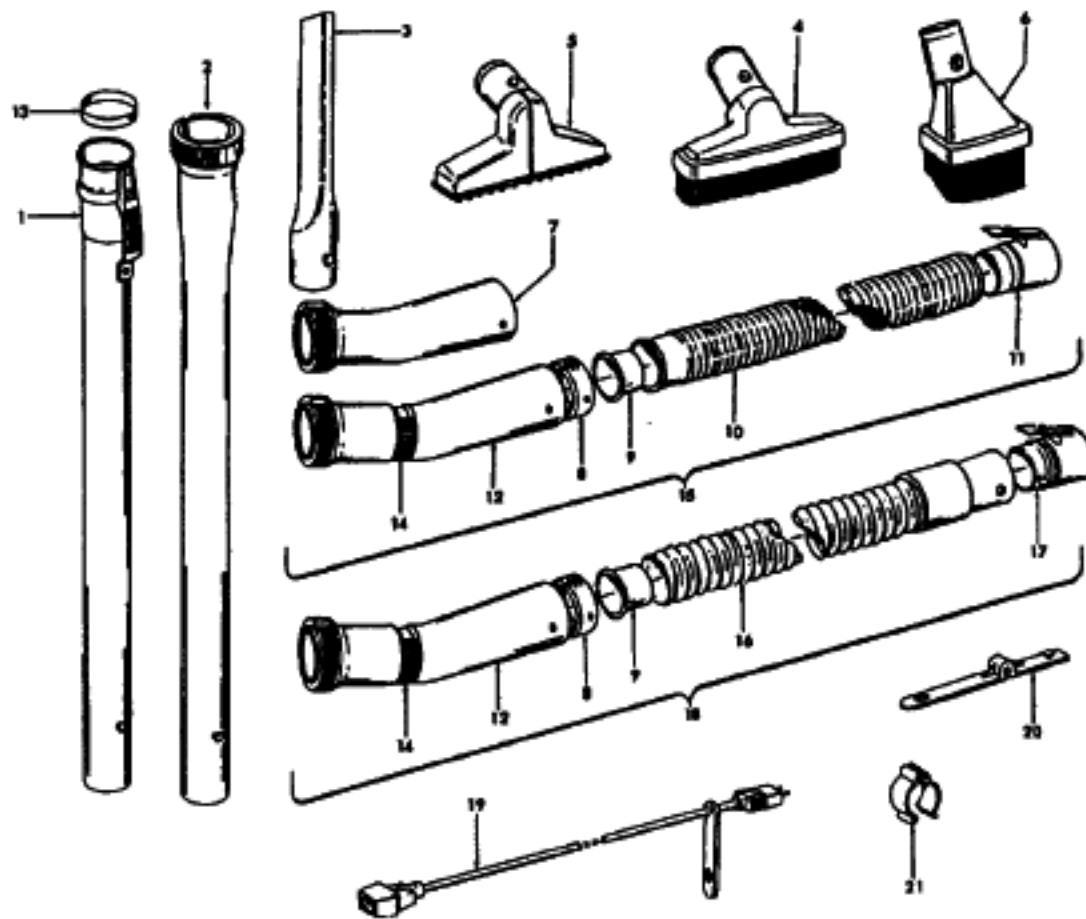

Ref. No.	Part No.	Description
	43578067	Motor Assm.. Balanced
1	12028	+ Nut
2	21312774	+ Washer - FW
3	31178008	+ Gasket
4	37196065	Fan Cover
5	43551008	Fan Assm.
6	43551030	Diffuser Assm. Comp.
7	44765230	Armature Assm. Comp.
8	45311068	+ Field Assm. Comp.
9	38353004	Spring (2)
10	168038AG	Brush Carrier (2)
11	21429406	* Screw-Self Tapping - EF (2)
12	168506	Brush Holder (2)
13	167679	Brush & Terminal Assm.
14	169702BZ	+ Bushing (2)
15	42192015	Motor Housing Assm.
16	36112003	+* Screw - Special (2)
17	36322031	Motor Mount
18	24198002	Star Ring
19	21312778	+* Spring Washer
20	21345116	+ Thrust Washer
21	31148009	Bearing Spacer - AY

Ref. No.	Part No.	Description	Ref. No.	Part No.	Description
1	43453027	Extension Tube	14	38711006	Suction Control Ring
2	3863801P	Extension Tube - Poly - AG		38711012	Suction Control Ring - ABN
3	38617017	Crevice Tool	15	43434243	Hose Assem. Comp. - w/SC
4	43414016	Furniture Brush - AG		43434157	Hose Assem. Comp - ABX/AG
5	38614024	Furniture Nozzle - AG	16	43431149	+ Hose - Wire - AAP (Incl. Item 17)
6	43414064	Dusting Brush - AG		43431156	+ Hose Only - (Use 43434194)
7	43466054	+ Hose Grip - AAP	17	N/A	Hose Connector - MV
	43466066	Hose Grip - AG		38638060	Hose Connector - AG
8	36171025	Hose Connector Collar Molded Hoses	18	43434243	Hose Assem. Comp. - w/SC Wire
	36116008	Hose Connector Collar (Wire Hoses)		43434194	Hose Assem. Comp. - MV - S/C - 6'
9	32156010	Hose Sleeve	19	46348028	Cord Set - MV (Incl. Items 20, 21)
10	43431214	Hose - Less Ends - AAZ		46348031	Cord Set - AG
11	38638036	Hose Connector - AAP	20	36172023	Cord Strap - AG (5)
	38638059	+ Hose Connector - AG	21	36172584	Cord/Wand Clip - AG (2)
12	43466044	Hose Grip - w/SC - AAP			
	43466068	Hose Grip - w/SC - AG			
13	12845JM	Gasket			