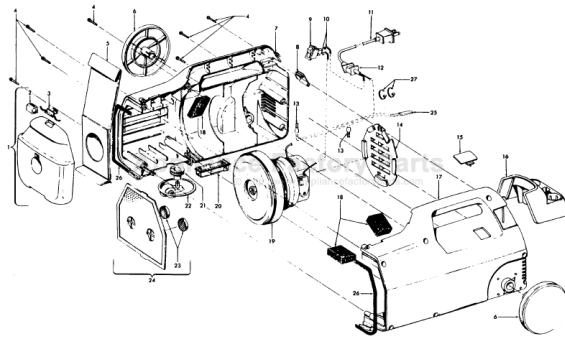

[Find Your HOOVER Vacuum Cleaner Parts - Select From 1456 Models](#)

----- Manual continues below part list -----