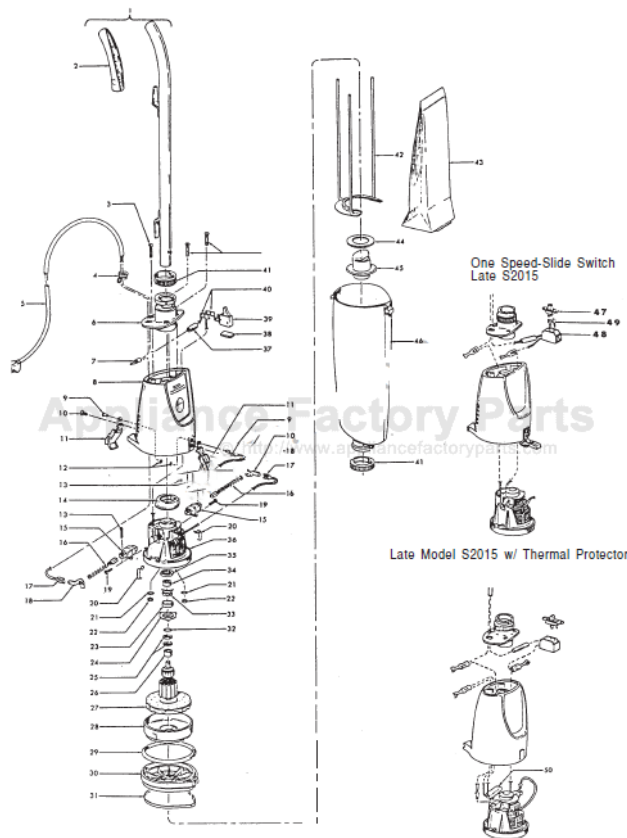

# HOOVER S2005 Owner's Manual

[Shop genuine replacement parts for HOOVER S2005](#)

[Find Your HOOVER Vacuum Cleaner Parts - Select From 1456 Models](#)

----- Manual continues below -----

### Rug & Floor Nozzle

Models 2910, S2005, S2007, S1021, S1021-030, S2013,  
S2015, S2029, S2031, S2033, S2047, S2053, S2053-032,  
S2053-042, S2053-942, S2055, S2057, S2085

Original

**HOOVER**

HANDIVAC

Rug &amp; Floor Nozzle