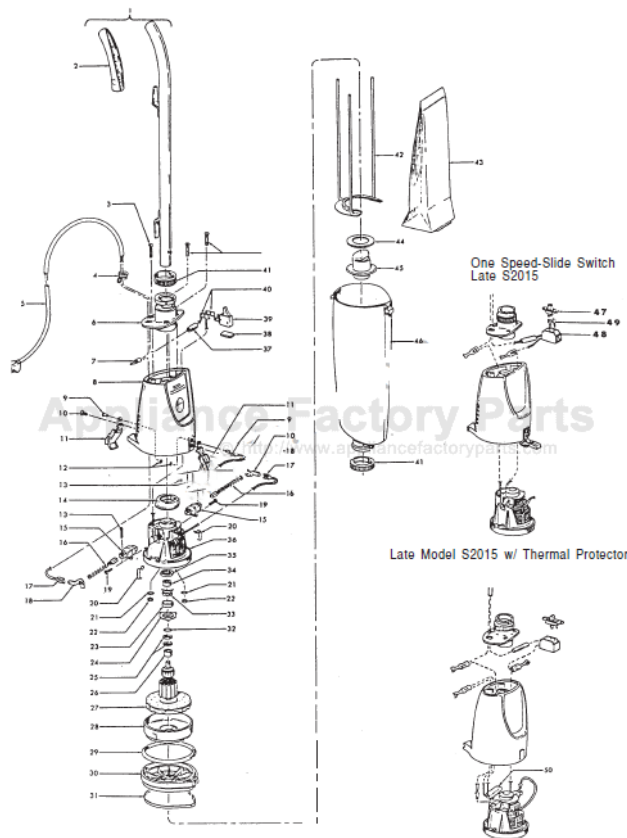

[Find Your HOOVER Vacuum Cleaner Parts - Select From 1456 Models](#)

----- Manual continues below -----