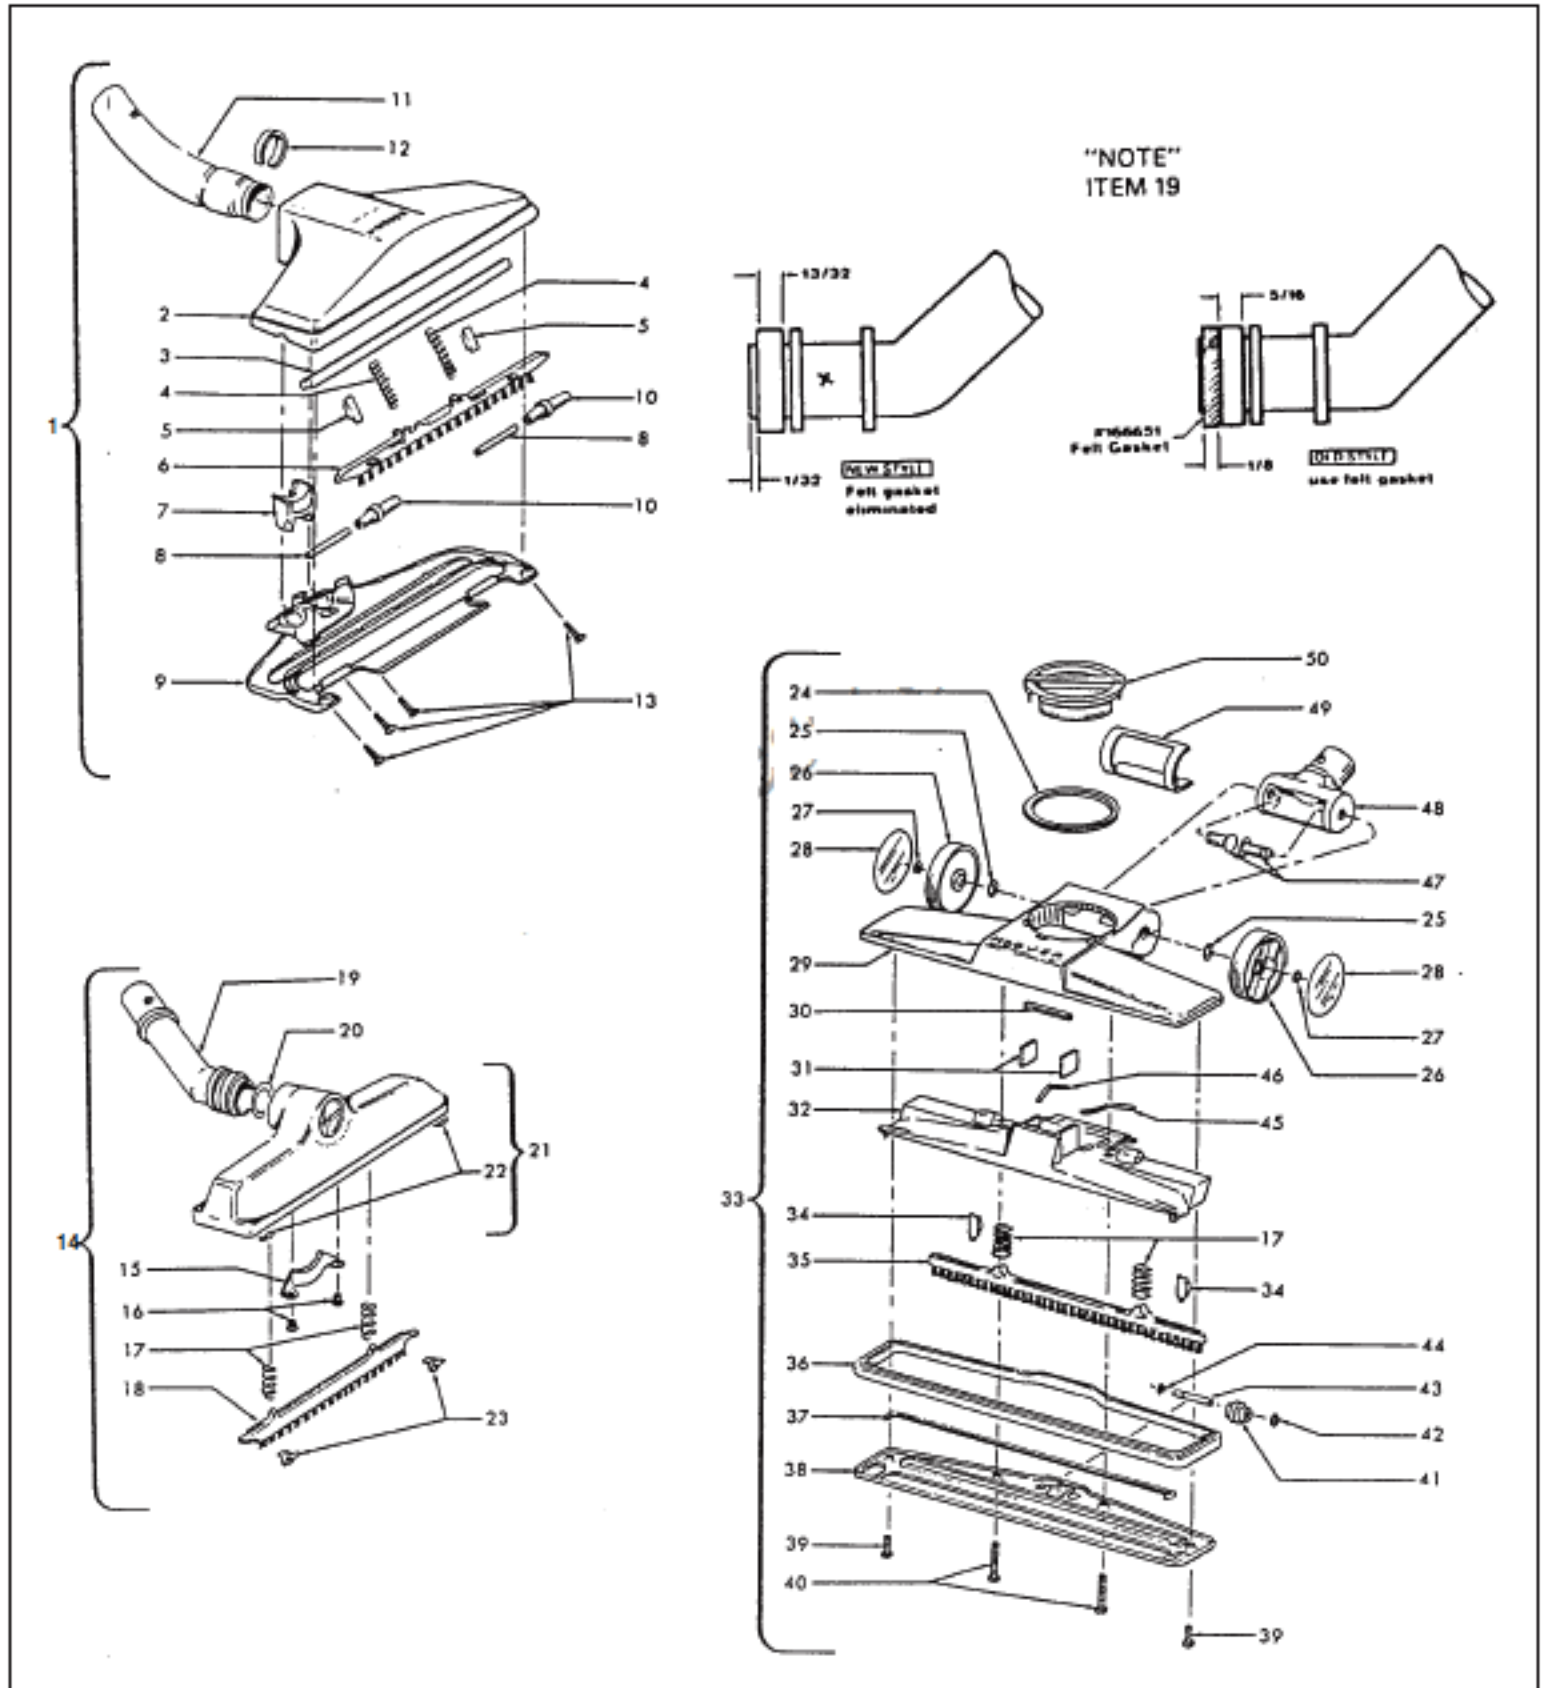

Models 2910, S2005, S2007, S1021, S1021-030, S2013,
S2015, S2029, S2031, S2033, S2047, S2053, S2053-032,
S2053-042, S2053-942, S2055, S2057, S2085

Original

HOOVER

HANDIVAC

Rug & Floor Nozzle

**Models 2910, S2005, S2007, S1021, S1021-030, S2013,
S2015, S2029, S2031, S2033, S2047, S2053, S2053-032,
S2053-042, S2053-942, S2055, S2057, S2085**