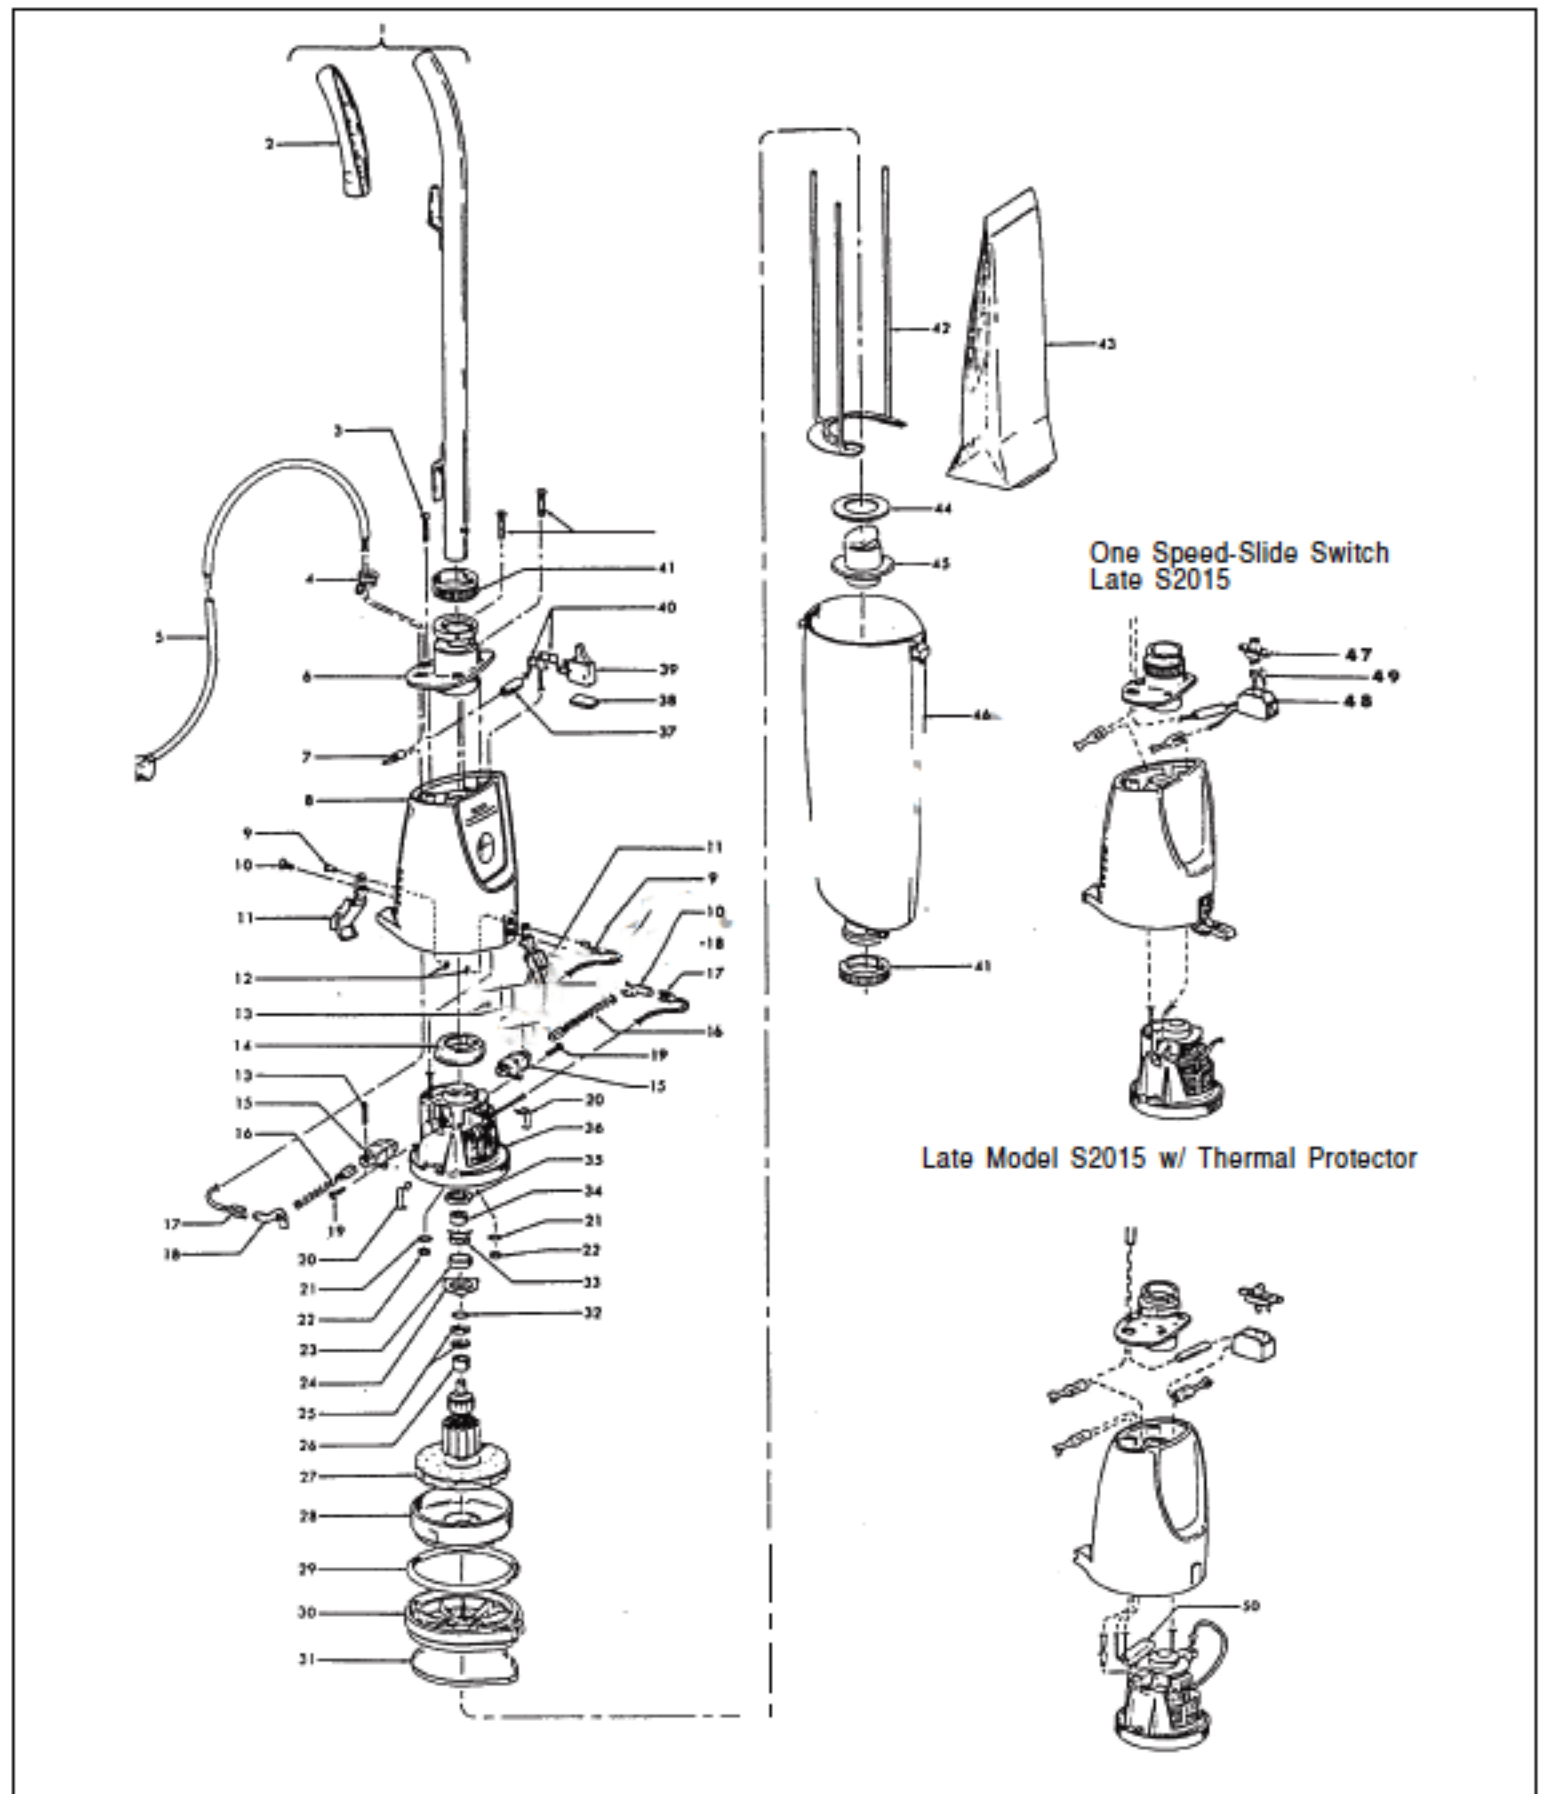

HOOVER Original

HANDIVAC

Models 2900, 2901, 2904, 2910, 2911, 2941, 2950, 2960,
2980, S2003, S2005, S2007, S2011, S2013, S2015, S2085