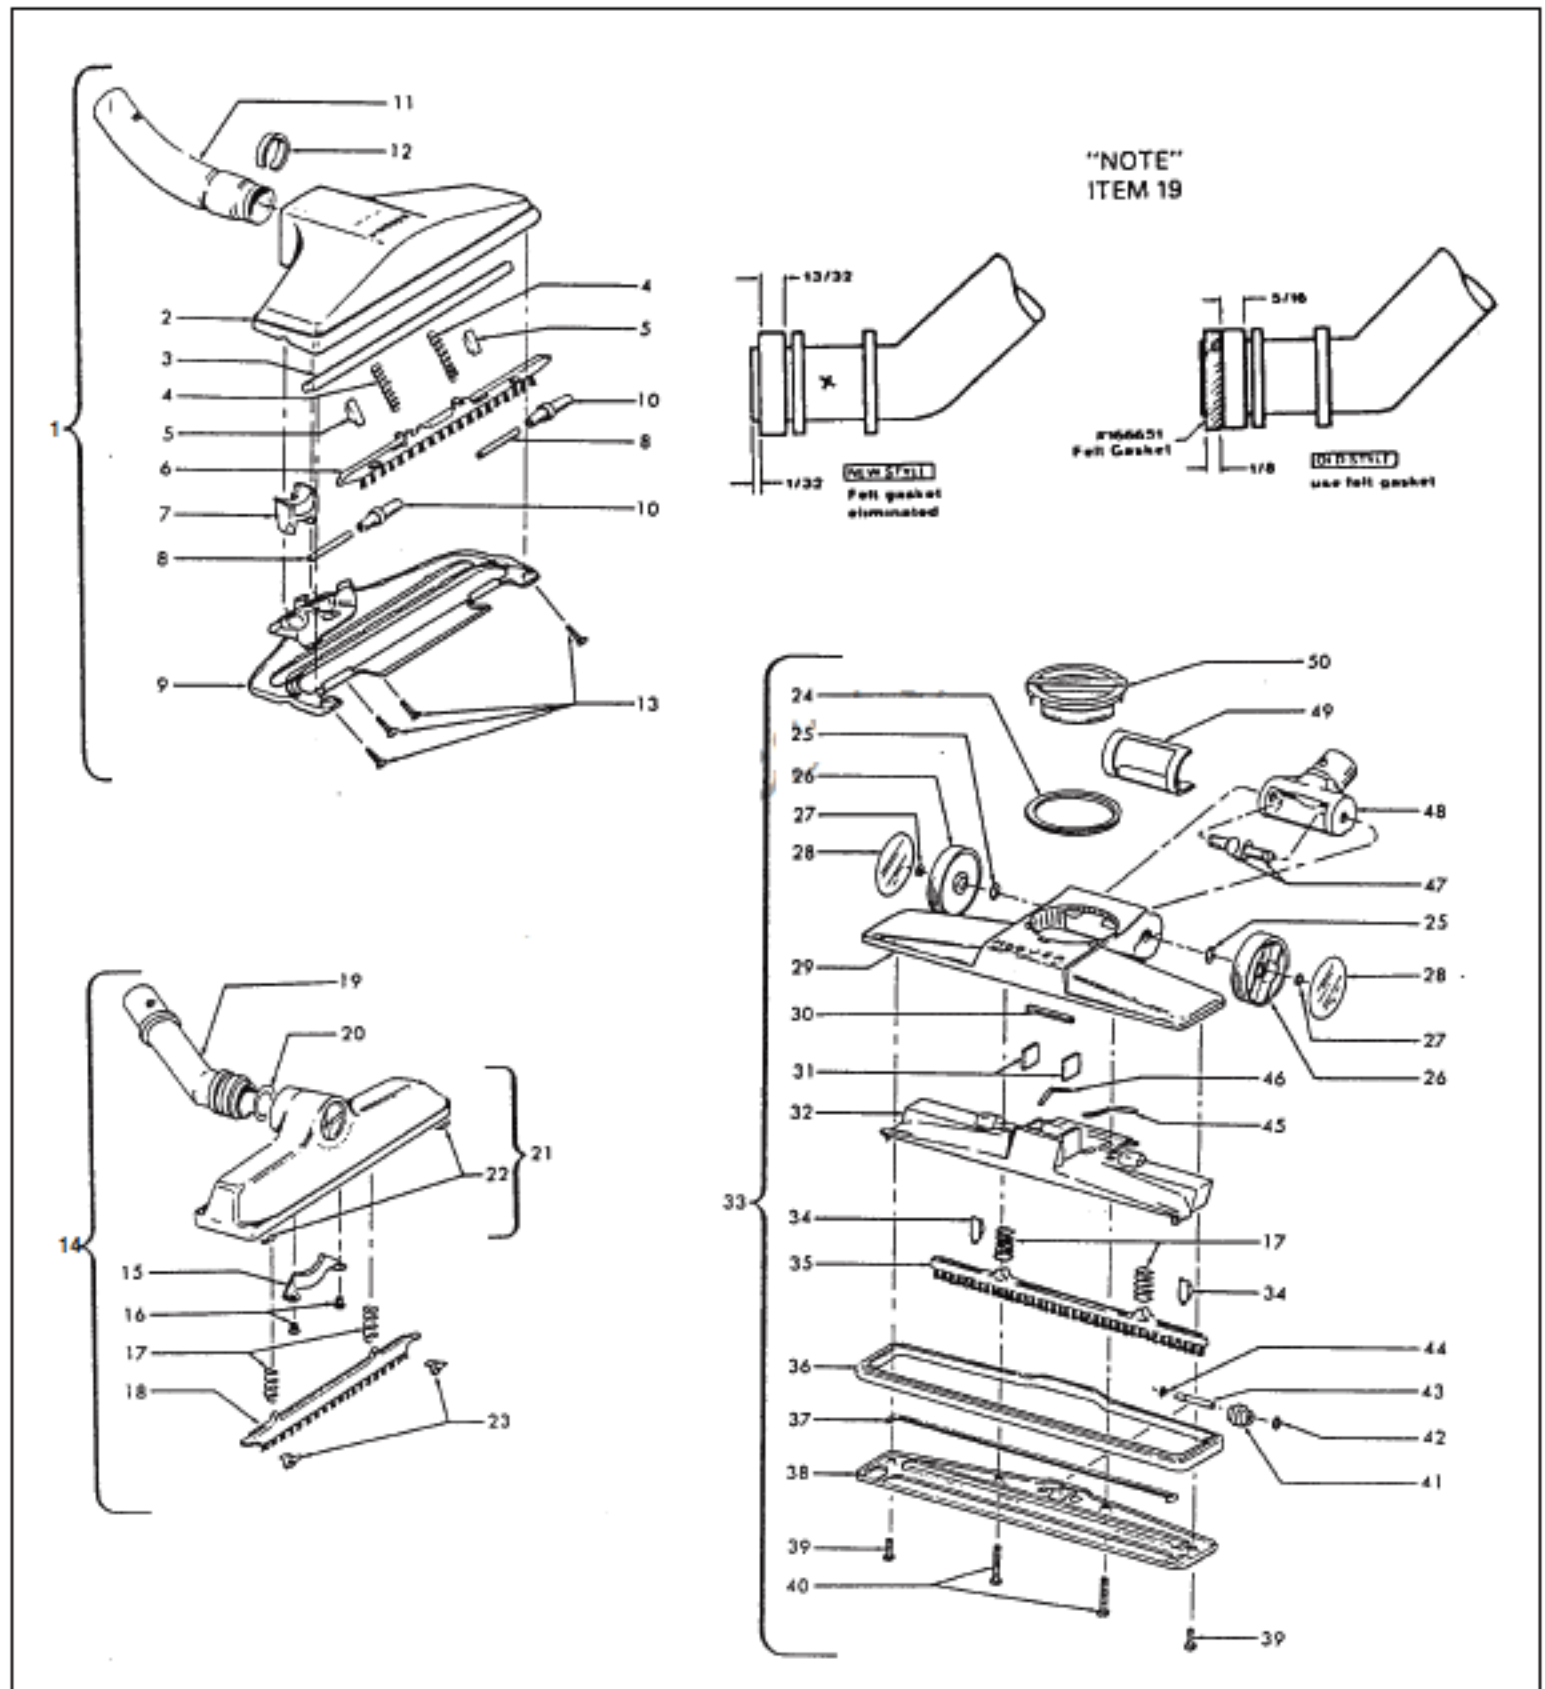

Models 2910, S2005, S2007, S1021, S1021-030, S2013,
S2015, S2029, S2031, S2033, S2047, S2053, S2053-032,
S2053-042, S2053-942, S2055, S2057, S2085

Original

HOOVER

HANDIVAC

Rug & Floor Nozzle

**Models 2910, S2005, S2007, S1021, S1021-030, S2013,
S2015, S2029, S2031, S2033, S2047, S2053, S2053-032,
S2053-042, S2053-942, S2055, S2057, S2085**