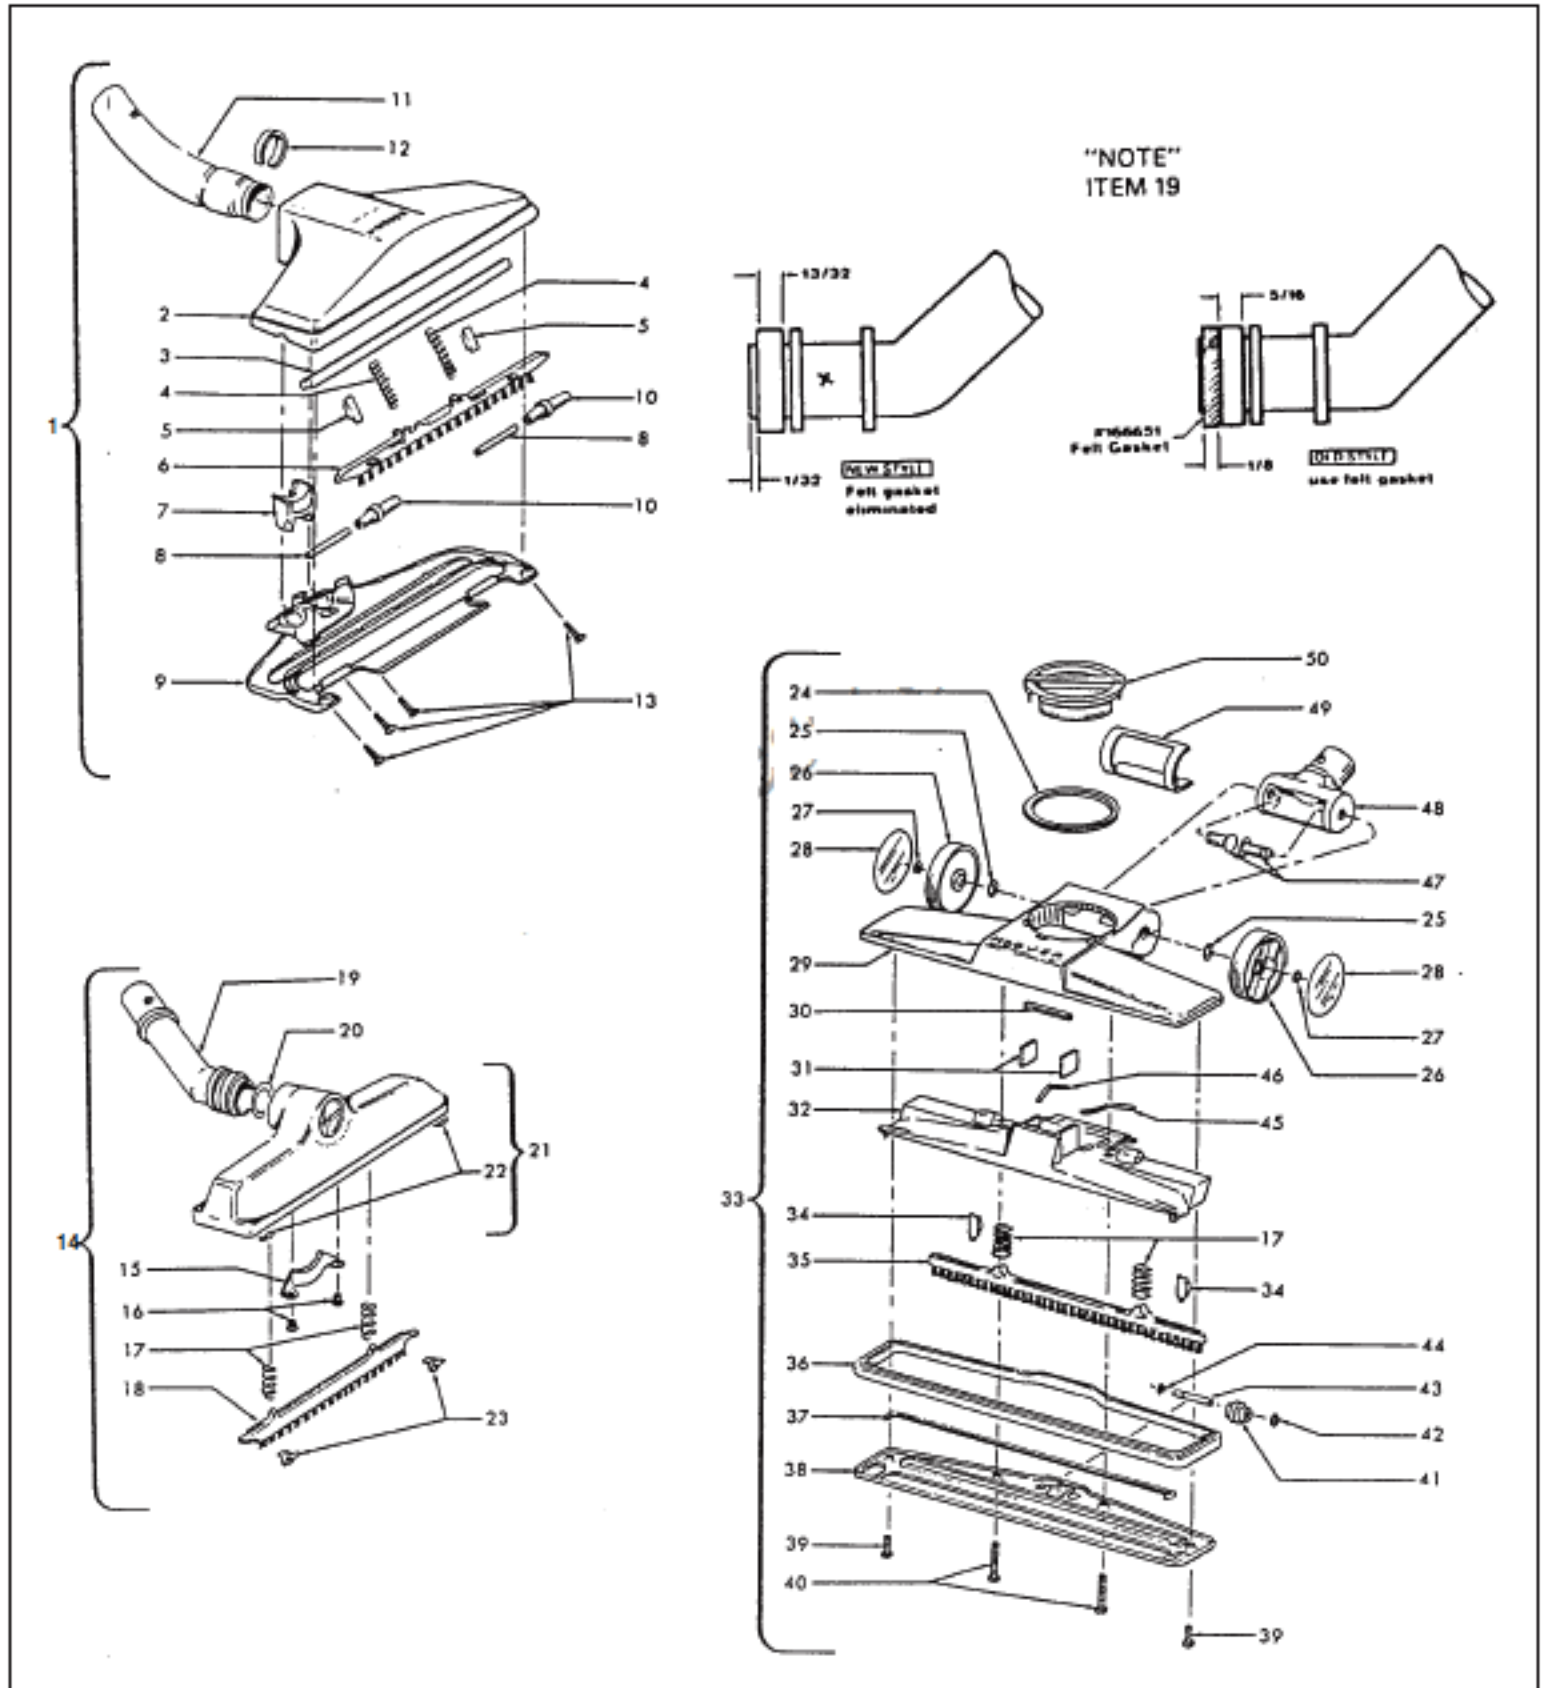

## HANDIVAC

Models 2900, 2901, 2904, 2910, 2911, 2941, 2950, 2960,  
2980, S2003, S2005, S2007, S2011, S2013, S2015, S2085

### Rug & Floor Nozzle

Models 2910, S2005, S2007, S1021, S1021-030, S2013,  
S2015, S2029, S2031, S2033, S2047, S2053, S2053-032,  
S2053-042, S2053-942, S2055, S2057, S2085

Original

**HOOVER**

HANDIVAC

Rug &amp; Floor Nozzle