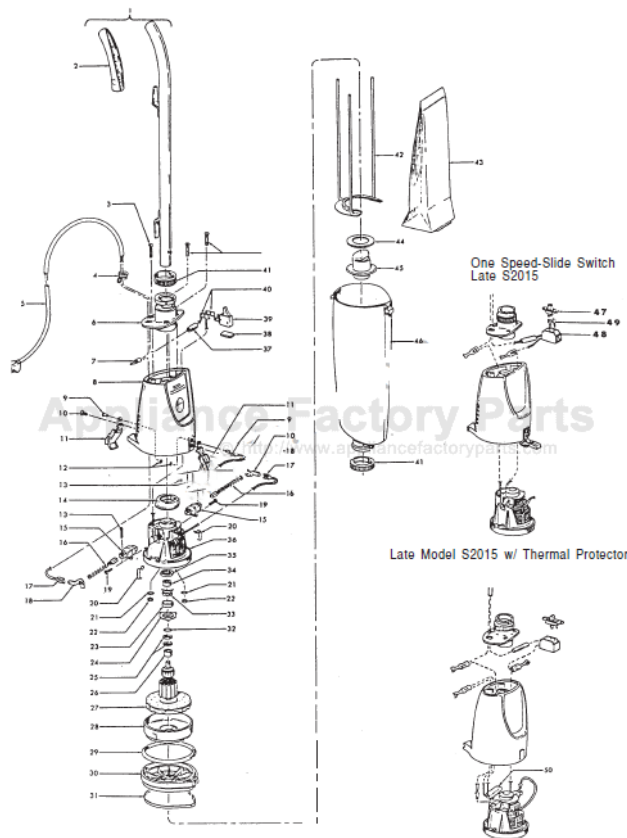

# HOOVER S2015 Owner's Manual

[Shop genuine replacement parts for HOOVER S2015](#)

[Find Your HOOVER Vacuum Cleaner Parts - Select From 1456 Models](#)

----- Manual continues below -----

### Rug & Floor Nozzle

Models 2910, S2005, S2007, S1021, S1021-030, S2013,  
S2015, S2029, S2031, S2033, S2047, S2053, S2053-032,  
S2053-042, S2053-942, S2055, S2057, S2085

Original

**HOOVER**

HANDIVAC

Rug &amp; Floor Nozzle