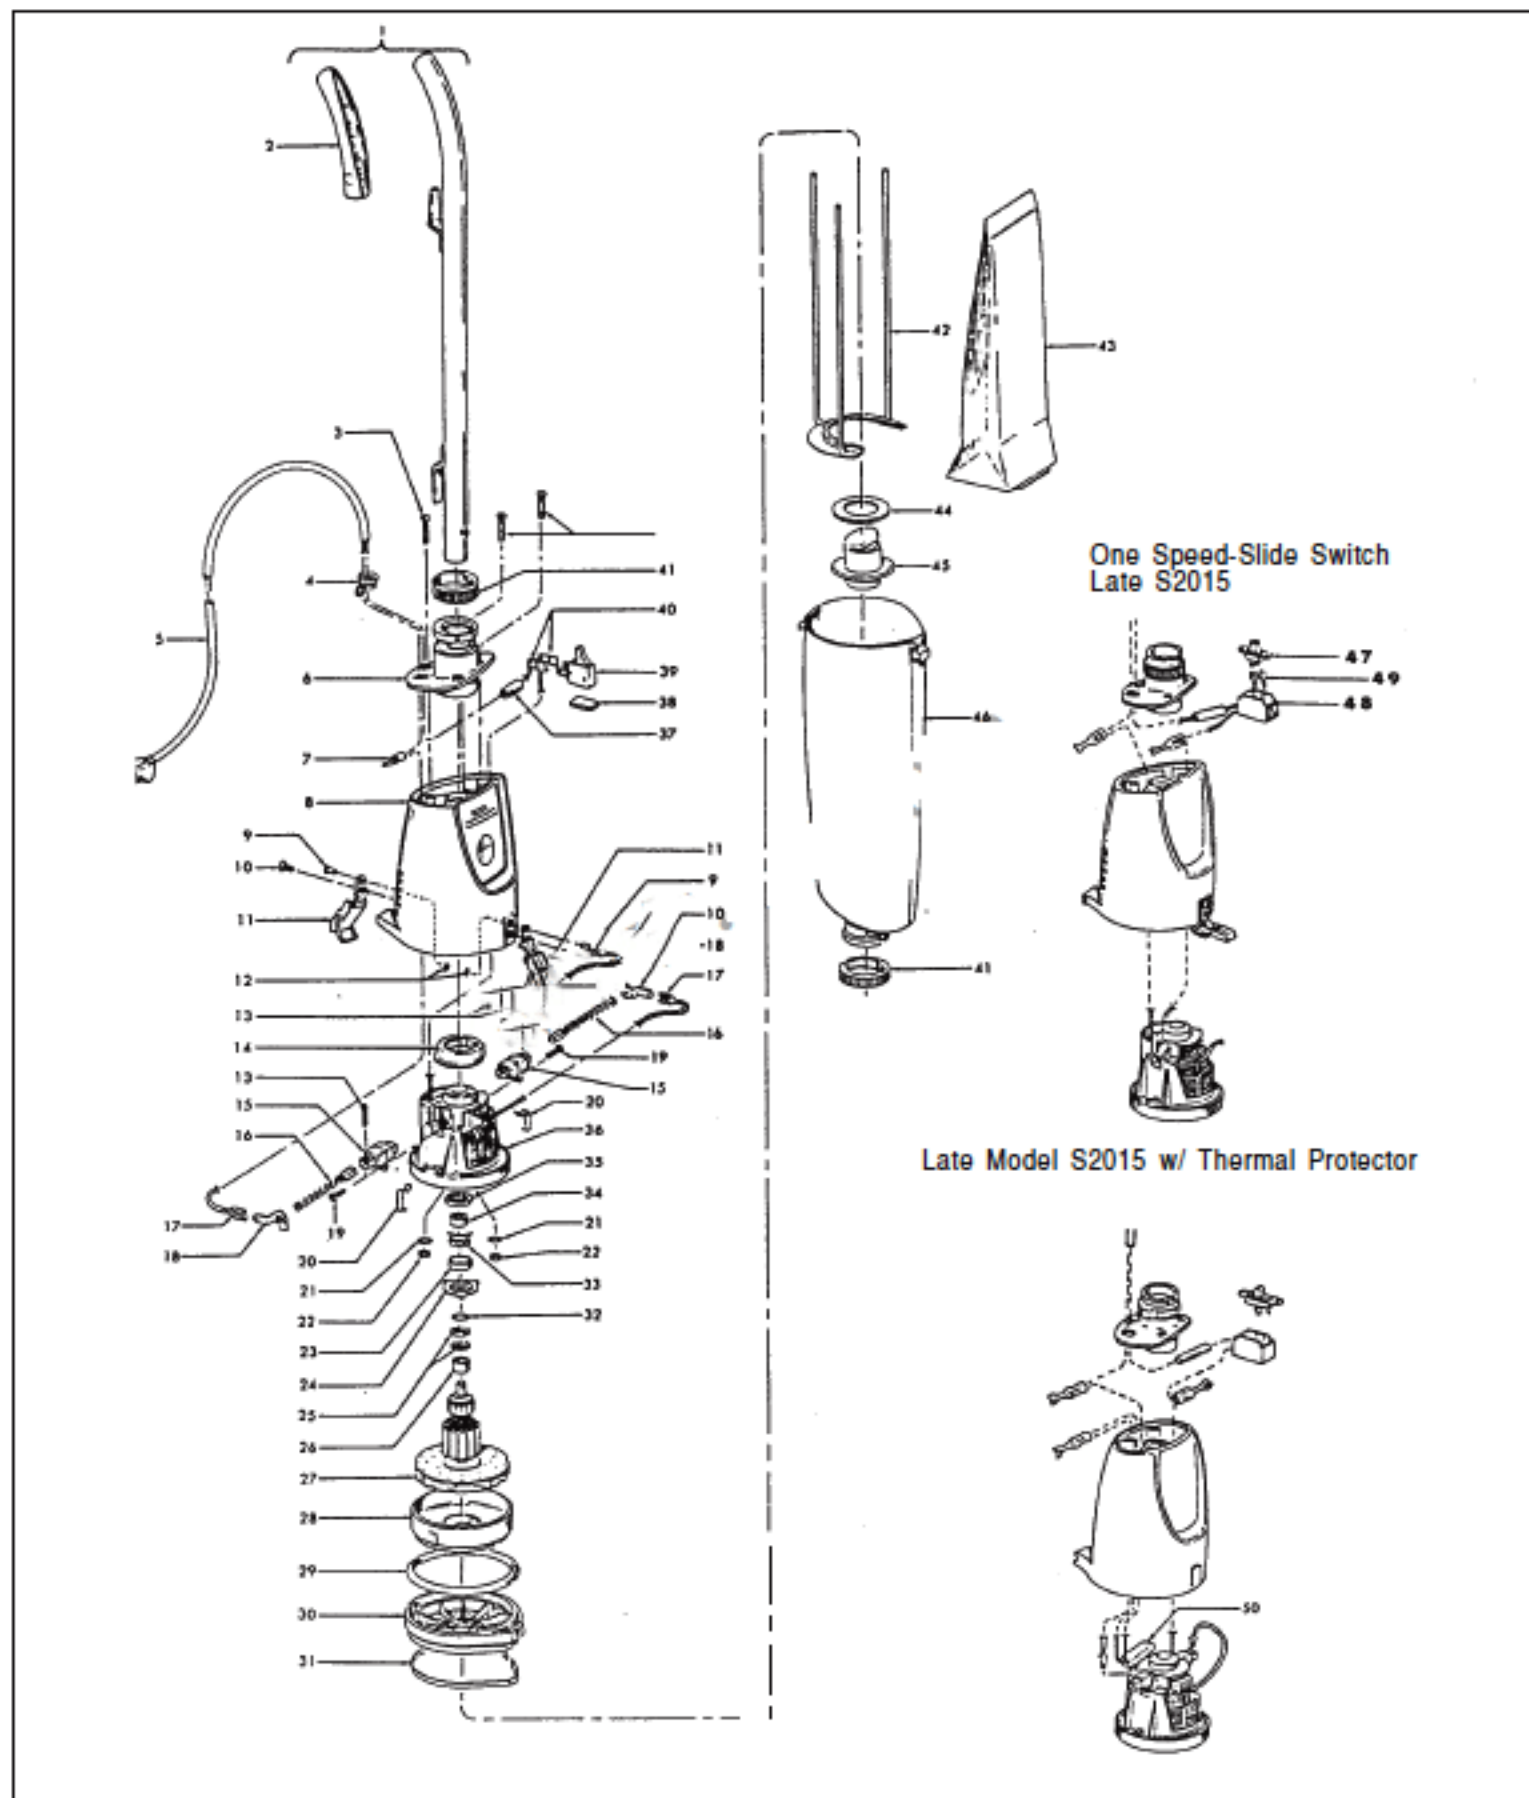

HOOVER Original

HANDIVAC

Models 2900, 2901, 2904, 2910, 2911, 2941, 2950, 2960,
2980, S2003, S2005, S2007, S2011, S2013, S2015, S2085