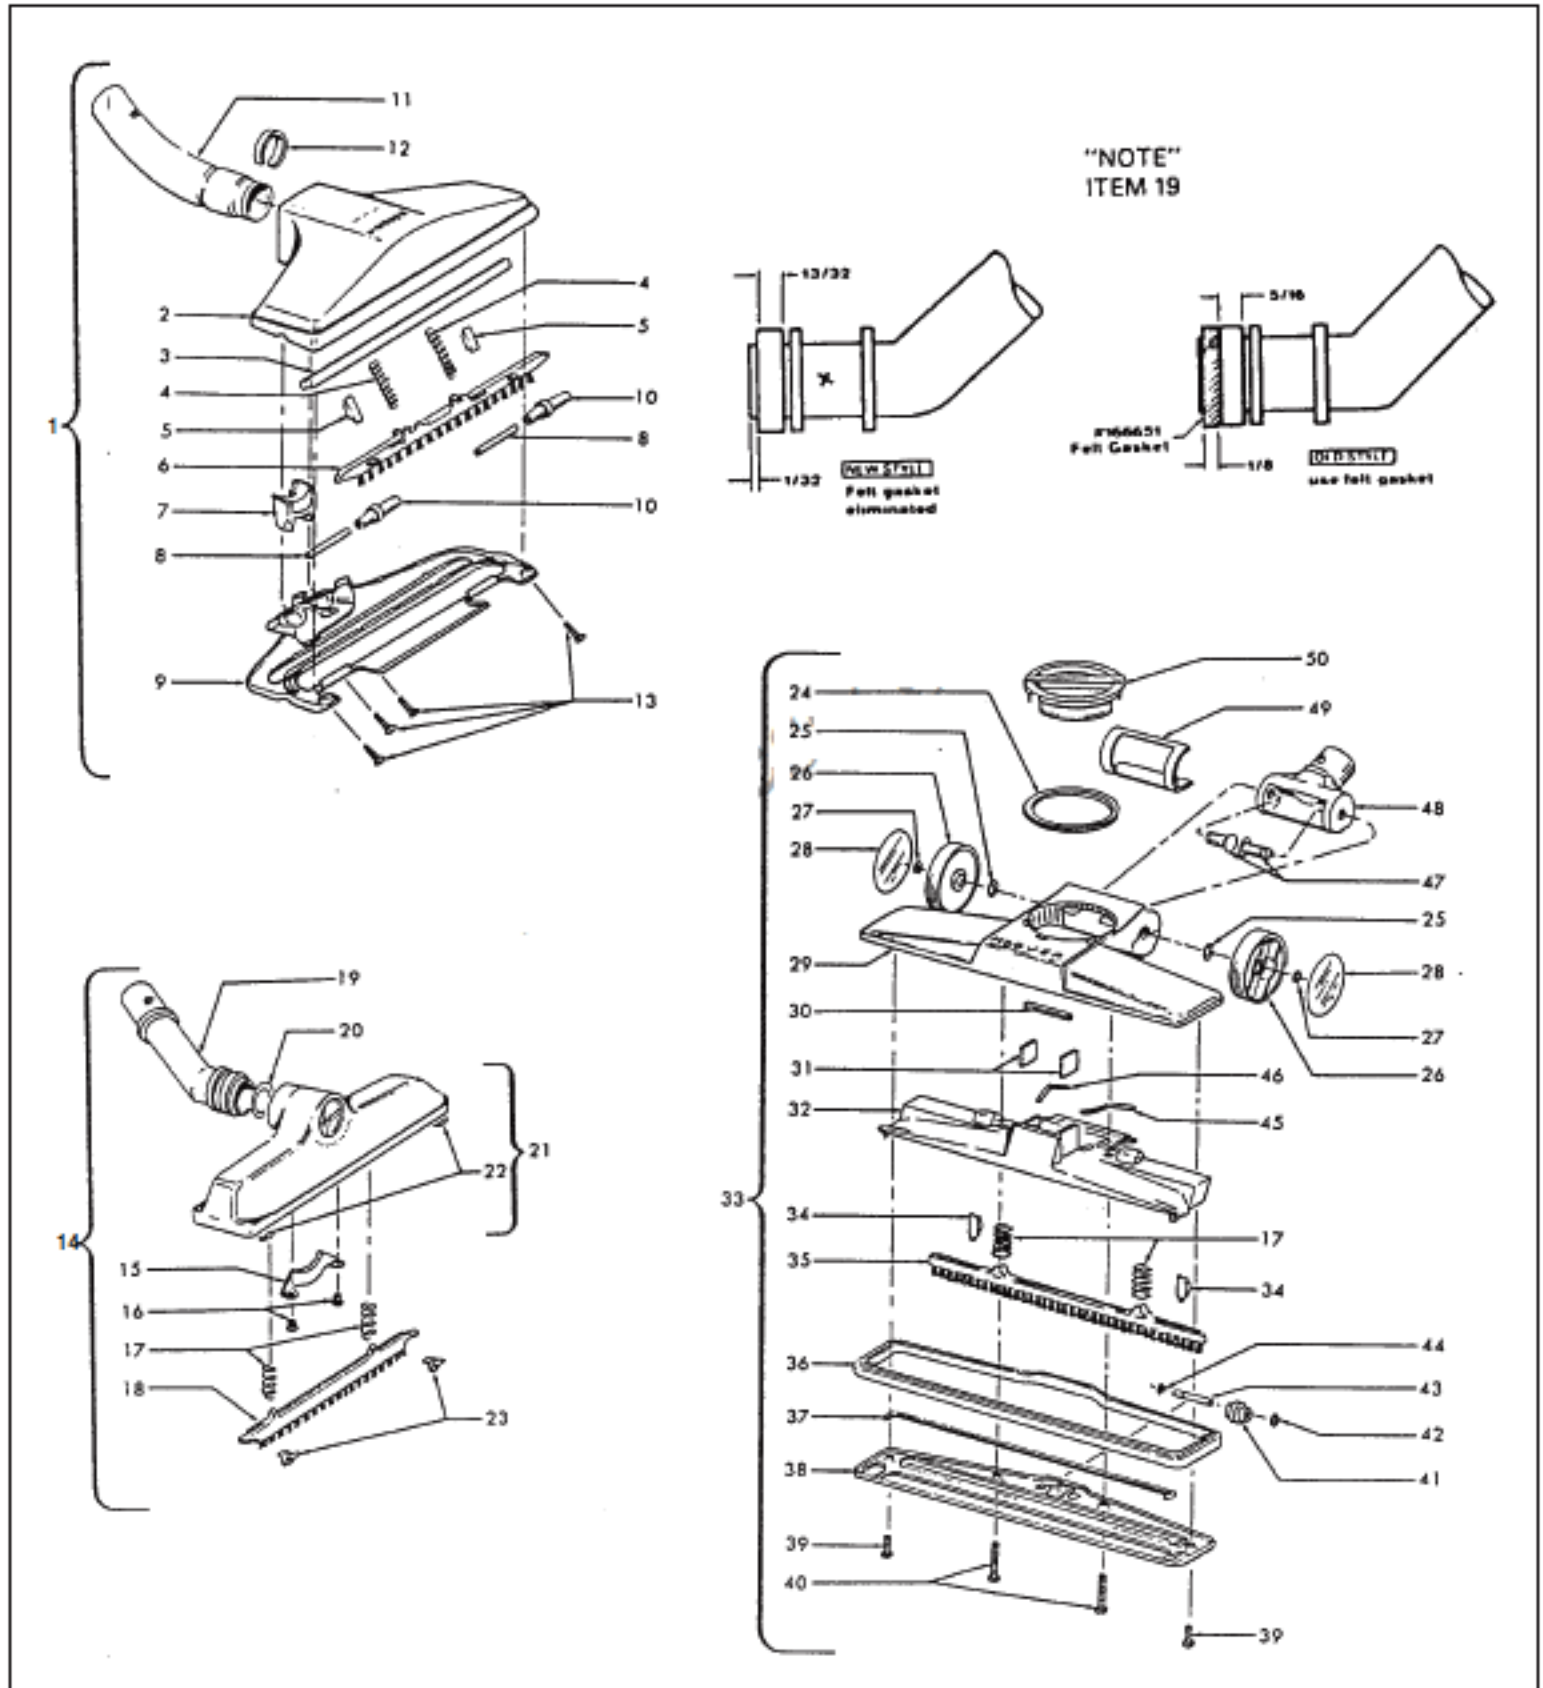

HOOVER Original

HANDIVAC

Models 2900, 2901, 2904, 2910, 2911, 2941, 2950, 2960,
2980, S2003, S2005, S2007, S2011, S2013, S2015, S2085

HOOVER Original

HANDIVAC

Rug & Floor Nozzle

Models 2910, S2005, S2007, S1021, S1021-030, S2013,
S2015, S2029, S2031, S2033, S2047, S2053, S2053-032,
S2053-042, S2053-942, S2055, S2057, S2085