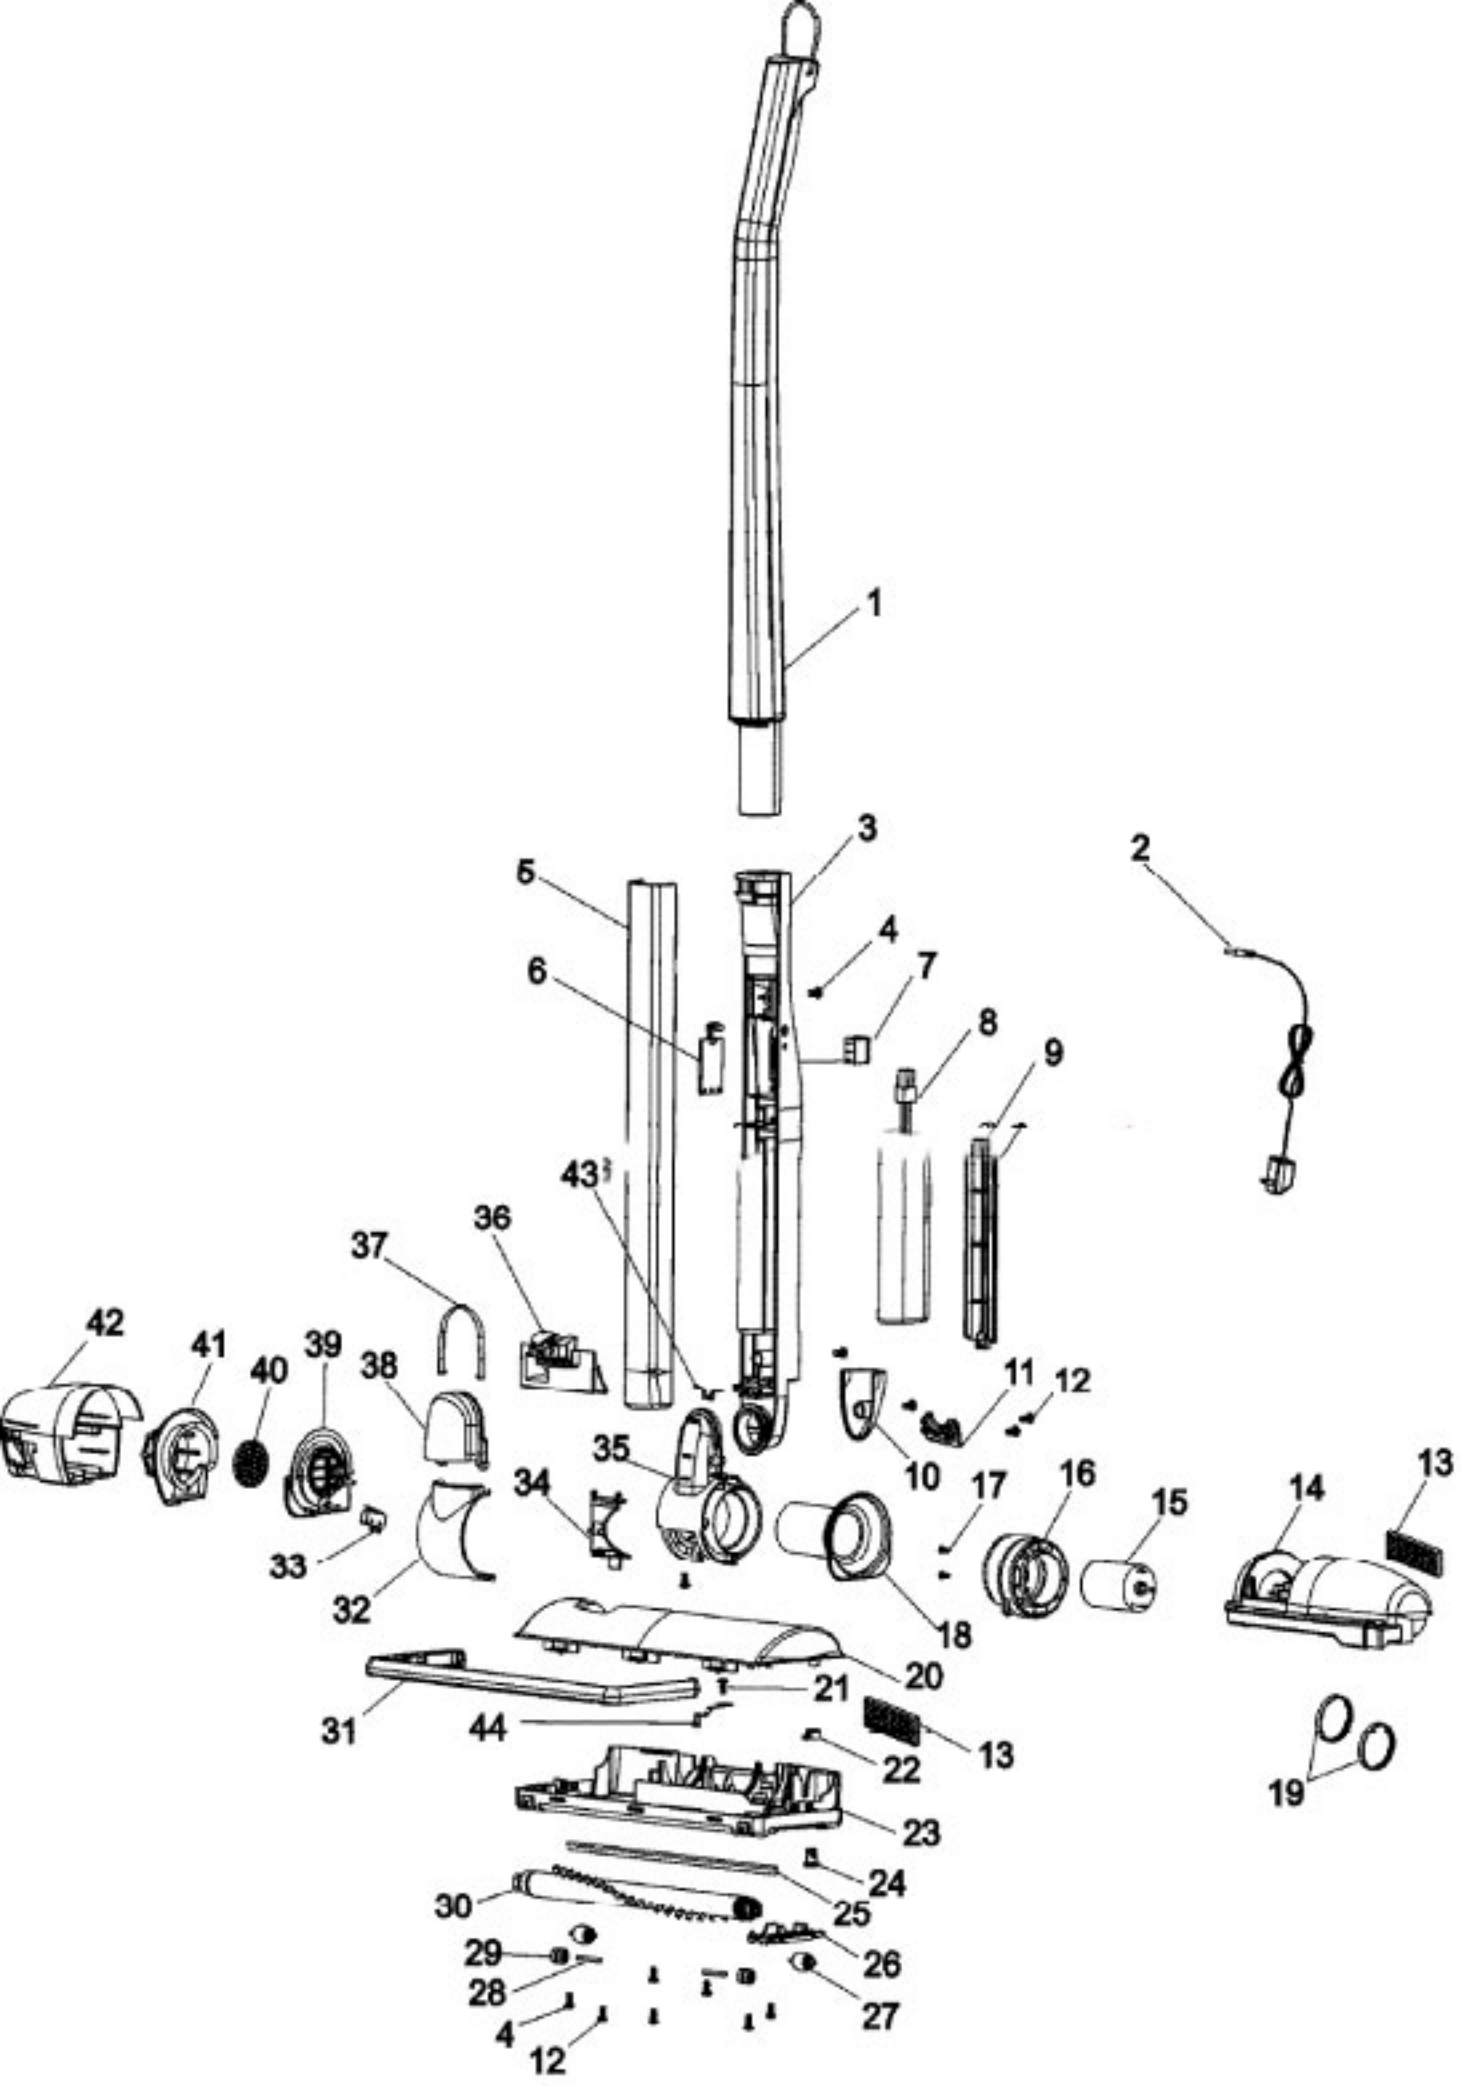

This Owner's Manual is provided and hosted by Appliance Factory Parts.

HOOVER S2105 Owner's Manual

[Shop genuine replacement parts for HOOVER S2105](#)

[Find Your HOOVER Vacuum Cleaner Parts - Select From 1456 Models](#)

----- Manual continues below -----

Model Number: S2105050
BOM/Serial #: S2105050
Graphic Title: COMPLETE ASSEMBLY

Image	Key	Part Number	Description	Substitution	Qty.
1	1	93001477	GRIP ASSY (UPPER HANDLE ASSY)		1
1	2	93001484	ADAPTER, INPUT120V/OUTPUT 9V		1
1	3	93001472	HANDLE BASE		1
1	4	93001478	SCREW 5/8" LONG		10
1	5	93001473	HANDLE COVER		1
1	6	93001483	CONTROL BOARD, PCB		1
1	7	93001482	ROCKER SWITCH		1
1	8	93001443	BATTERY ASSEM- 6 PACK W/LABEL		1
1	9	93001475	BATTERY COVER		1
1	10	93001474	TERMINAL COVER		1
1	11	93001462	JOINT HOLDER		1
1	12	93001479	SCREW 1/2" LONG		3
1	13	93001451	OUTLET FILTER (L)		2
1	14	93001465	UPPER CASE ASSY W/FILTER		1
1	15	93001456	MOTOR/FAN ASSY		1
1	16	93001455	RELAY PULLEY ASSY		1
1	17	93001486	SCREW		2
1	18	93001466	FAN CASIF		1
1	19	93001454	TIMING BELT		2
1	20	93001469	NOZZLE COVER W/ SILK SCREEN		1
1	21	93001480	SCREW 3/8" LONG		1
1	22	93001450	ROCK PEACE B 3203V2DH9017		1
1	23	93001444	LOWER CASE ASSY		1
1	24	93001449	ROCK PEACE A 3203V2DH9015		1
1	25	93001452	RUBBER SQUEEGEE		1
1	26	93001453	LOWER CASE COVER		1
1	27	93001448	REAR ROLLER SHAFT		2
1	27	93001446	ROLLER (R)		2
1	28	93001447	ROLLER SHAFT		2
1	29	93001445	ROLLER (F)		2
1	30	93001457	AGITATOR ASSEMBLY		1
1	31	93001458	BUMPER		1
1	32	93001460	CASING COVER F		1
1	33	93001487	MICRO SWITCH ASSY		1
1	34	93001463	CORD HOLDER		1

Image	Key	Part Number	Description	Substitution	Qty.
1	35	93001459	CASING		1
1	36	93001468	NOZZLE AND KNOB ASSY		1
1	37	93001464	STOPPER BELT		1
1	38	93001461	CASING COVER R		1
1	39	93001467	FAN CASING F ASSY W/FILTER		1
1	40	93001481	INLET FILTER		1
1	41	93001471	FILTER ASSY		1
1	42	93001470	DUST CASE ASSY W/STOP VALVE		1
1	43	93001476	STOPPER		1
1	44	93001485	SPRING		1
1	45	93001442	MANUAL, OWNERS		1