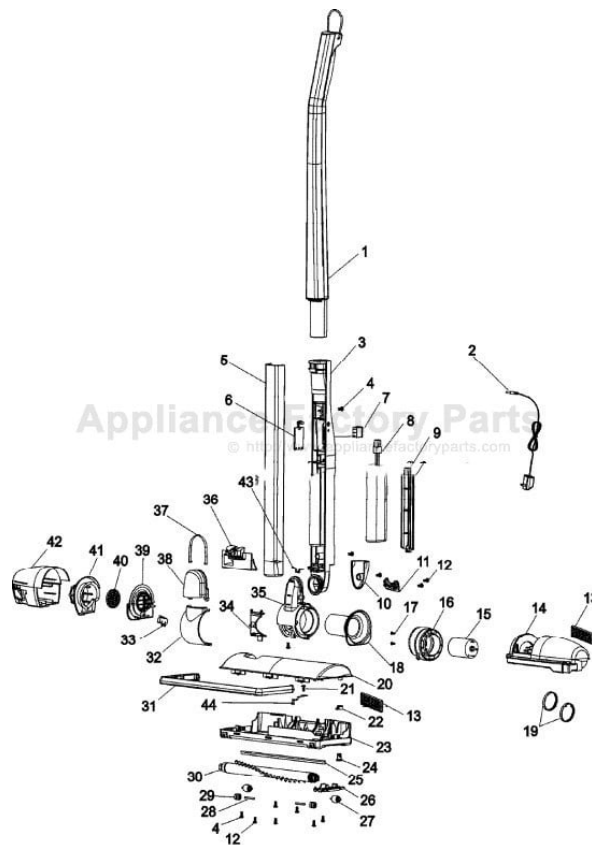

This Owner's Manual is provided and hosted by Appliance Factory Parts.

HOOVER S2105 Owner's Manual

[Shop genuine replacement parts for HOOVER S2105](#)

[Find Your HOOVER Vacuum Cleaner Parts - Select From 1456 Models](#)

----- Manual continues below -----

Model Number: S2105050
BOM/Serial #: S2105050
Graphic Title: COMPLETE ASSEMBLY

Image	Key	Part Number	Description	Substitution	Qty.
1	1	93001477	GRIP ASSY (UPPER HANDLE ASSY)		1
1	2	93001484	ADAPTER, INPUT120V/OUTPUT 9V		1
1	3	93001472	HANDLE BASE		1
1	4	93001478	SCREW 5/8" LONG		10
1	5	93001473	HANDLE COVER		1
1	6	93001483	CONTROL BOARD, PCB		1
1	7	93001482	ROCKER SWITCH		1
1	8	93001443	BATTERY ASSEM- 6 PACK W/LABEL		1
1	9	93001475	BATTERY COVER		1
1	10	93001474	TERMINAL COVER		1
1	11	93001462	JOINT HOLDER		1
1	12	93001479	SCREW 1/2" LONG		3
1	13	93001451	OUTLET FILTER (L)		2
1	14	93001465	UPPER CASE ASSY W/FILTER		1
1	15	93001456	MOTOR/FAN ASSY		1
1	16	93001455	RELAY PULLEY ASSY		1
1	17	93001486	SCREW		2
1	18	93001466	FAN CASIF		1
1	19	93001454	TIMING BELT		2
1	20	93001469	NOZZLE COVER W/ SILK SCREEN		1
1	21	93001480	SCREW 3/8" LONG		1
1	22	93001450	ROCK PEACE B 3203V2DH9017		1
1	23	93001444	LOWER CASE ASSY		1
1	24	93001449	ROCK PEACE A 3203V2DH9015		1
1	25	93001452	RUBBER SQUEEGEE		1
1	26	93001453	LOWER CASE COVER		1
1	27	93001448	REAR ROLLER SHAFT		2
1	27	93001446	ROLLER (R)		2
1	28	93001447	ROLLER SHAFT		2
1	29	93001445	ROLLER (F)		2
1	30	93001457	AGITATOR ASSEMBLY		1
1	31	93001458	BUMPER		1
1	32	93001460	CASING COVER F		1
1	33	93001487	MICRO SWITCH ASSY		1
1	34	93001463	CORD HOLDER		1

Image	Key	Part Number	Description	Substitution	Qty.
1	35	93001459	CASING		1
1	36	93001468	NOZZLE AND KNOB ASSY		1
1	37	93001464	STOPPER BELT		1
1	38	93001461	CASING COVER R		1
1	39	93001467	FAN CASING F ASSY W/FILTER		1
1	40	93001481	INLET FILTER		1
1	41	93001471	FILTER ASSY		1
1	42	93001470	DUST CASE ASSY W/STOP VALVE		1
1	43	93001476	STOPPER		1
1	44	93001485	SPRING		1
1	45	93001442	MANUAL, OWNERS		1