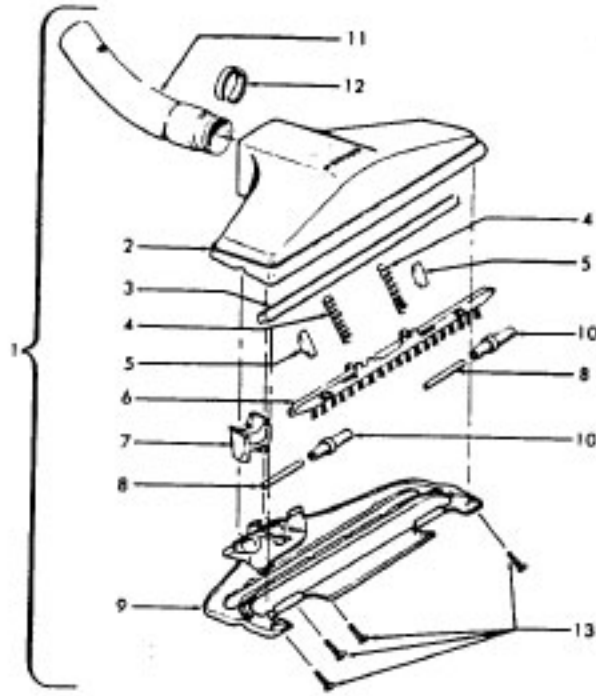

Rug & Floor Nozzle

Model S2001, S2003, S2009, S2011, S2039, S2041, S2087, S2087-900

Ref. No.	Part No.	Description	Ref. No.	Part No.	Description
1	48476030	+ Rug & Floor Nozzle Comp. - CD - S2011	25	169247JM	+ Furniture Guard
	43414101	+ Rug & Floor Nozzle - AAP - S2003, S2041		169247AG	+ Furniture Guard
2	38615006	+ Nozzle - EK - S2003	26	169251	+ Gasket - S2001, S2009, S2039, S2087, S2087-900
	38615030	+ Nozzle - KZ - S2041	27	169538	+ Bottom Plate - S2001, S2009, S2039, S2087, S2087-900
	38615032	+ Nozzle - CD - S2011	28	21481464	+ Screw - S2001, S2009, S2039, S2087, S2087-900
3	16214	+ Gasket - S2003, S201 1, S2041	29	21481465	+ Screw - S2001, S2009, S2039, S2087, S2087-900
4	15963FW	+ Spring - S2003, S201 1, S2041	30	169243AG	Roller - S2001, S2009, S2039, S2087, S2087-900
5	13261AY	* Rib Shoe - S2003, S201 1, S2041	31	21312758	+* Washer - S2001, S2009, S2039, S2087, S2087-900
6	16184	Brush Back - S2003, S201 1, S2041	32	169244AW	Roller Shaft - S2001, S2009, S2039, S2087, S2087-900
7	161413	+* Tube Retainer - S2003, S2011, S2041	33	24735081	* Lock Ring - S2001, S2009, S2039, S2087, S2087-900
8	13272	+ Roller Shaft - S2003, S201 1, S2041	34	166649FW	Spring - S2001, S2009, S2039, S2087, S2087-900
9	42246002	+ Bottom Plate - S2003, S201 1, S2041	35	34513001	Seal - L.H. - S2001, S2009, S2039, S2087, S2087-900
10	13157AG	+ Roller - S2003, S201 1, S2041	36	34513002	Seal - R.H. - S2001, S2009, S2039, S2087, S2087-900
11	16269JM	Connector Tube	37	169240AY	+ Wheel Shaft - S2001, S2009, S2039, S2087, S2087-900
12	13267	+* Gasket - S2003, S201 1, S2041	38	169249JM	+ Connector Tube
13	12955	* Screw - S2003, S201 1, S2041	39	34122006	Seal- S2001, S2009, S2039, S2087-900
14	34113001	+ Seal- S2001, S2009, S2039	40	169254JM	+ Suction Control Knob
15	169241AW	* Washer - S2001, S2009, S2039, S2087, S2087-900	41	169254MX	+ Suction Control Knob
16	169239AG	Wheel		43414101	+ Rug/Floor Nozzle
17	13730	* Lock Ring - S2001, S2009, S2039, S2087, S2087-900		48476053	+ Rug/Floor Nozzle Comp. - JZ
18	169242	Wheel Cover - S2001, S2009, S2039, S2087, S2087-900			
19	38615101	Nozzle - S2001, S2009, S2039			
	38615164	Nozzle - MX - S2087, S2087-900			
20	34112001	* Seal - S2001, S2009, S2039, S2087, S2087-900			
21	34223002	+ Seal - S2001, S2009, S2039, S2087, S2087-900			
22	169250AG	+ Brush Housing - S2001, S2009, S2039, S2087, S2087-900			
23	169253AY	+* Rib Shoe - S2001, S2009, S2039, S2087, S2087-900			
24	169256	+ Brush Back - S2001, S2009, S2039, S2087, S2087-900			