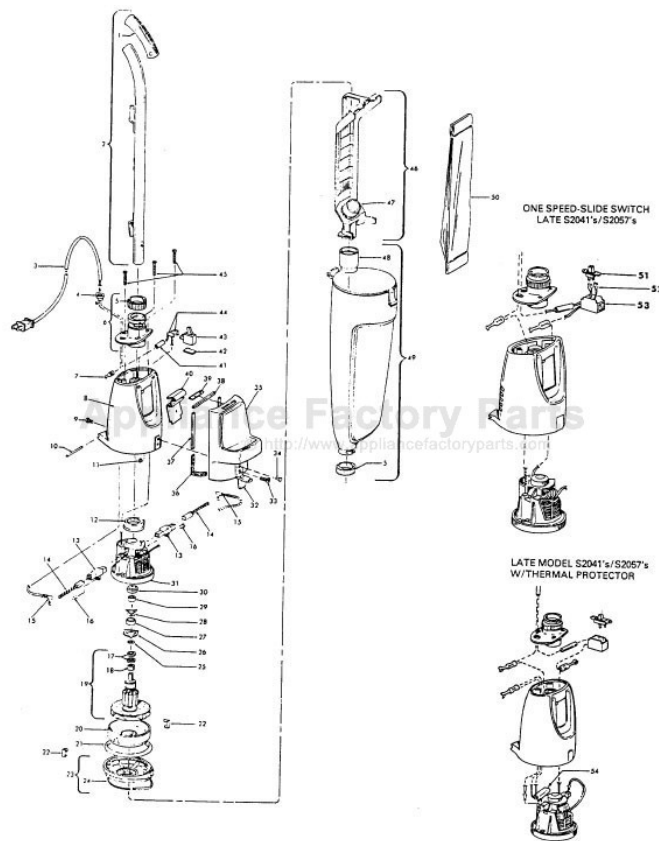

[Find Your HOOVER Vacuum Cleaner Parts - Select From 1456 Models](#)

----- Manual continues below -----