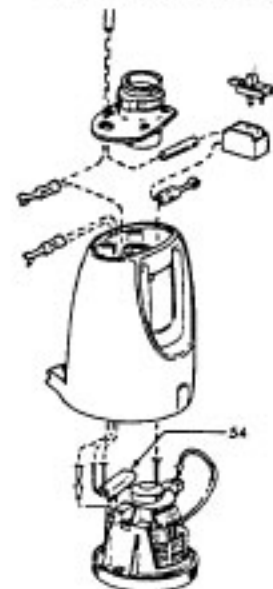

LATE MODEL S2041's/S2057's
W/THERMAL PROTECTOR