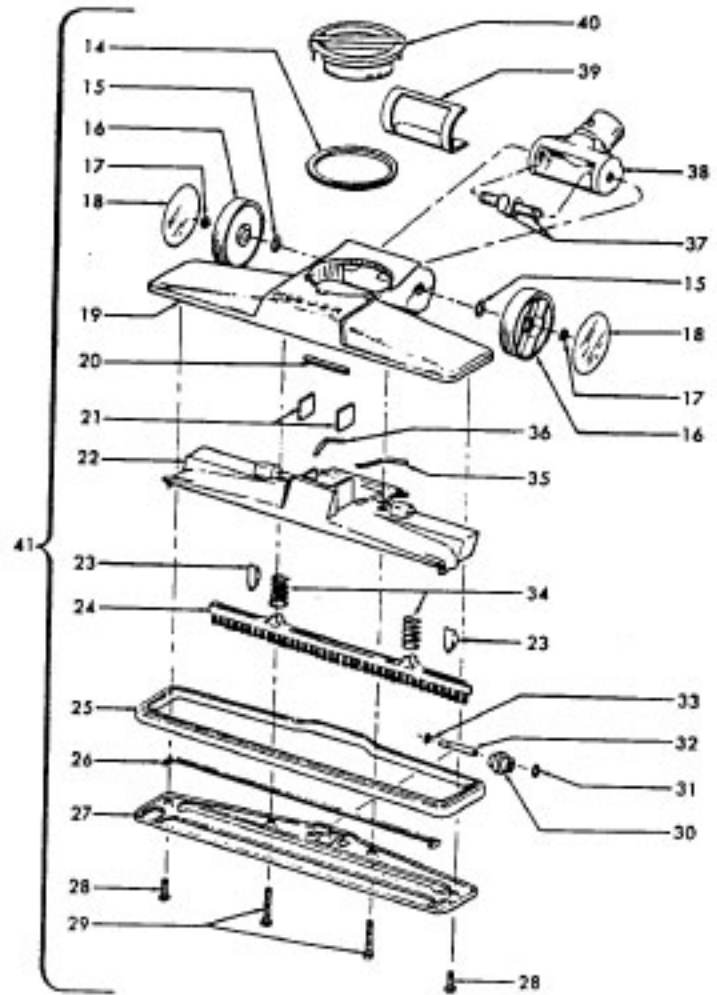

Rug & Floor Nozzle

Model S2001, S2003, S2009, S2011, S2039, S2041, S2087, S2087-900

Ref. No.	Part No.	Description	Ref. No.	Part No.	Description
1	48476030	+ Rug & Floor Nozzle Comp. - CD - S2011	25	169247JM	+ Furniture Guard
	43414101	+ Rug & Floor Nozzle - AAP - S2003, S2041		169247AG	+ Furniture Guard
2	38615006	+ Nozzle - EK - S2003	26	169251	+ Gasket - S2001, S2009, S2039, S2087, S2087-900
	38615030	+ Nozzle - KZ - S2041	27	169538	+ Bottom Plate - S2001, S2009, S2039, S2087, S2087-900
	38615032	+ Nozzle - CD - S2011	28	21481464	+ Screw - S2001, S2009, S2039, S2087, S2087-900
3	16214	+ Gasket - S2003, S201 1, S2041	29	21481465	+ Screw - S2001, S2009, S2039, S2087, S2087-900
4	15963FW	+ Spring - S2003, S201 1, S2041	30	169243AG	Roller - S2001, S2009, S2039, S2087, S2087-900
5	13261AY	* Rib Shoe - S2003, S201 1, S2041	31	21312758	+* Washer - S2001, S2009, S2039, S2087, S2087-900
6	16184	Brush Back - S2003, S201 1, S2041	32	169244AW	Roller Shaft - S2001, S2009, S2039, S2087, S2087-900
7	161413	+* Tube Retainer - S2003, S2011, S2041	33	24735081	* Lock Ring - S2001, S2009, S2039, S2087, S2087-900
8	13272	+ Roller Shaft - S2003, S201 1, S2041	34	166649FW	Spring - S2001, S2009, S2039, S2087, S2087-900
9	42246002	+ Bottom Plate - S2003, S201 1, S2041	35	34513001	Seal - L.H. - S2001, S2009, S2039, S2087, S2087-900
10	13157AG	+ Roller - S2003, S201 1, S2041	36	34513002	Seal - R.H. - S2001, S2009, S2039, S2087, S2087-900
11	16269JM	Connector Tube	37	169240AY	+ Wheel Shaft - S2001, S2009, S2039, S2087, S2087-900
12	13267	+* Gasket - S2003, S201 1, S2041	38	169249JM	+ Connector Tube
13	12955	* Screw - S2003, S201 1, S2041	39	34122006	Seal- S2001, S2009, S2039, S2087-900
14	34113001	+ Seal- S2001, S2009, S2039	40	169254JM	+ Suction Control Knob
15	169241AW	* Washer - S2001, S2009, S2039, S2087, S2087-900	41	169254MX	+ Suction Control Knob
16	169239AG	Wheel		43414101	+ Rug/Floor Nozzle
17	13730	* Lock Ring - S2001, S2009, S2039, S2087, S2087-900		48476053	+ Rug/Floor Nozzle Comp. - JZ
18	169242	Wheel Cover - S2001, S2009, S2039, S2087, S2087-900			
19	38615101	Nozzle - S2001, S2009, S2039			
	38615164	Nozzle - MX - S2087, S2087-900			
20	34112001	* Seal - S2001, S2009, S2039, S2087, S2087-900			
21	34223002	+ Seal - S2001, S2009, S2039, S2087, S2087-900			
22	169250AG	+ Brush Housing - S2001, S2009, S2039, S2087, S2087-900			
23	169253AY	+* Rib Shoe - S2001, S2009, S2039, S2087, S2087-900			
24	169256	+ Brush Back - S2001, S2009, S2039, S2087, S2087-900			