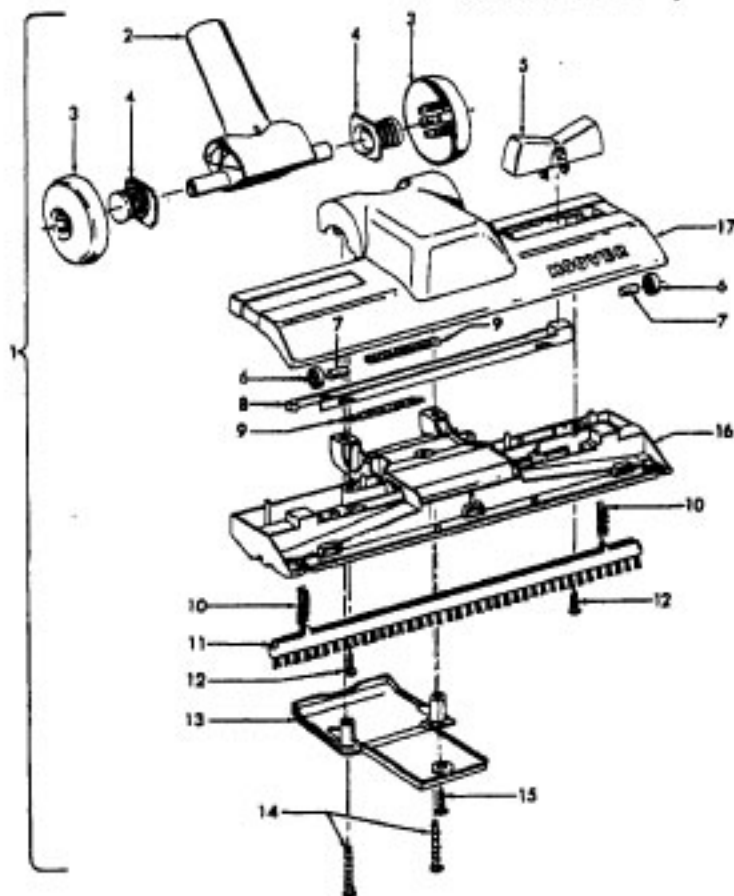

Model S2155, S2543, S2545, S2561, S2571