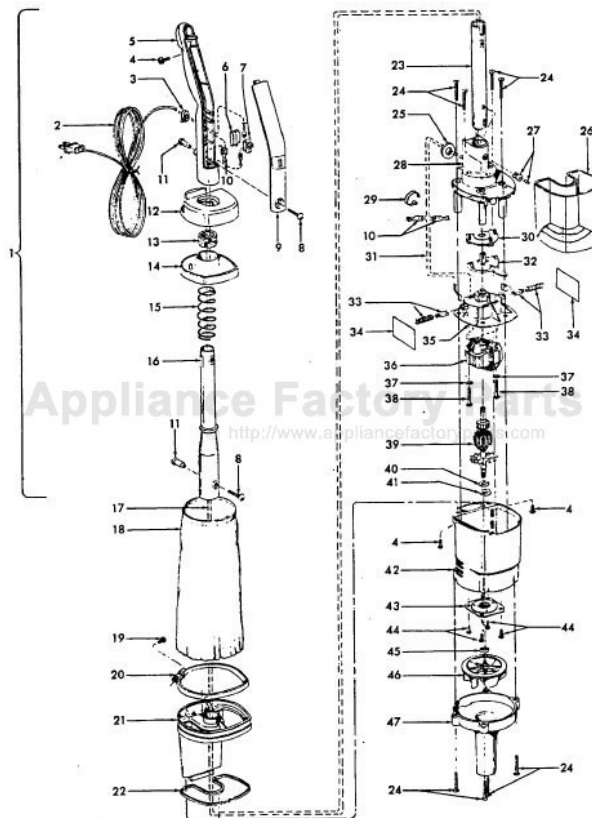

[Find Your HOOVER Vacuum Cleaner Parts - Select From 1456 Models](#)

----- Manual continues below -----