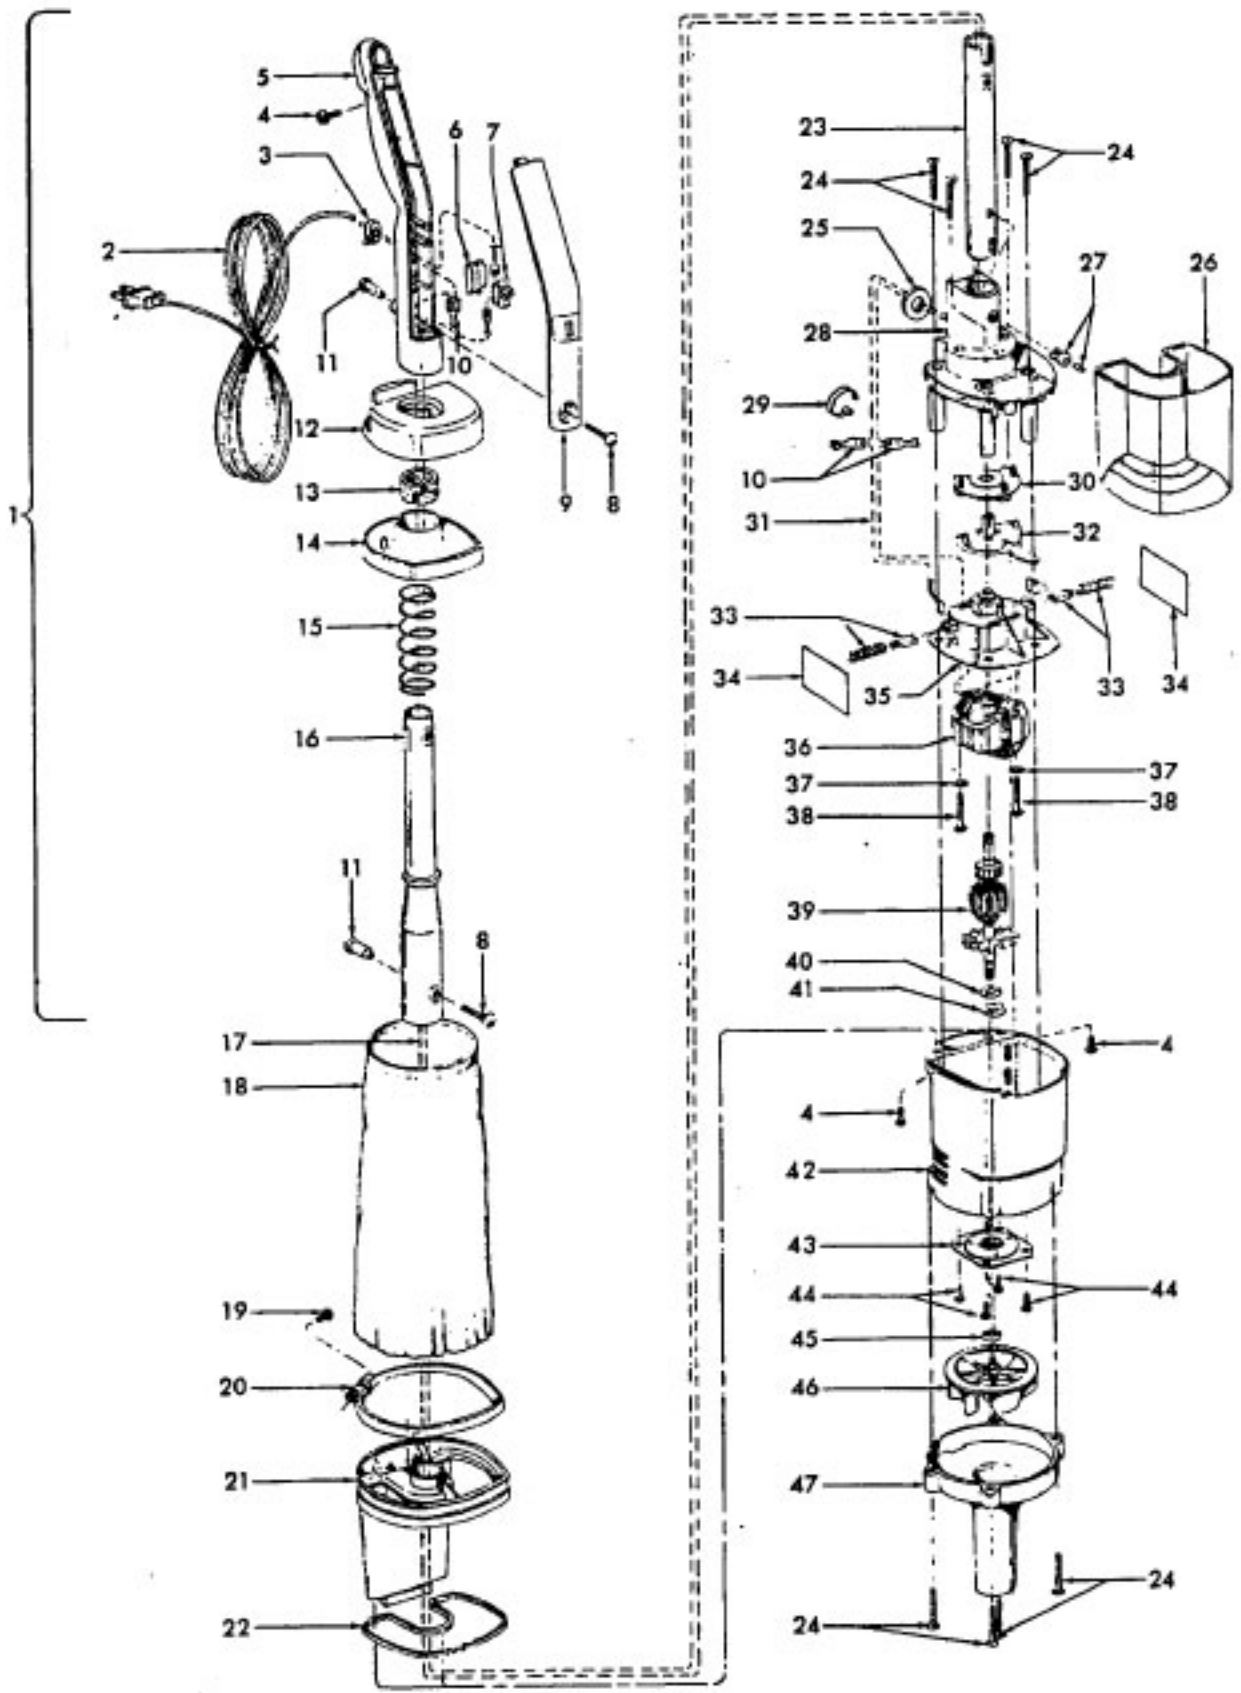

----- Manual continues below -----

Quik-Broom II

Models S2141, S2139-080 S2149

Quik-Broom II

Models S2141, S2139-080, S2149

Ref.	Part Description	No.	No.
1	N/A	Handle Assm. - Upper	
2	46363154	Attach. Cord Assm. - MV	
3	27482301	Strain Relief Bushing	
4	21447003	Screw (3)	
5	39454065	Handle Grip - ABU	
6	37258082	Terminal Shield	
7	28177027	Switch	
8	21631302	Handle Bolt - AW/AY	
9	37226059	Handle Cover - ABU	
10	12227	Insulated Terminal	
11	32277021	Handle Nut - AW/AY (2)	
12	37225016	Bag Cap - Outer - ABE	
13	38781012	Gasket	
14	37225010	Bag Cap - Inner - HE	
15	38315014	Spring - Compression	
16	32458006	Handle - Upper Half	
17	46312003	Motor Lead Wire Assm.	
18	43662032	Bag Assm. - ABT S2141	
	43662034	Bag Assm. - ABC S2139-080	
	43662032	Bag Assm. - AG - S2149	
19	21447218	Screw - Self Tapping	
20	36171046	Clamp Band - AAP	
21	42223175	Bag Support Assm. - ABT (Incl. Items 20,22) S2141	
	42223176	Bag Support Assm. - AG (Incl. It. 20, 22) S2149	
	42223178	Bag Support Assm. - ABC (Incl. It. 20, 22) S2139-080	
22	34123036	Gasket	
23	32355014	Handle - Lower Half - ABU	
24	21434287	Screw - Self Tapping - FW (8)	

Ref.	Part Description	No.	No.
25	21329104	Washer - Fiber	
26	38775044	Dirt Cup	
27	21264022	Plastic Rivet	
28	37196103	Motor Cover - AG	
29	27479307	Wire Tie	
30	38562023	CAM - AG	
31	46143065	Motor Lead Wire Assm.	
32	38452090	Lever - ABN	
33	47318022	Motor Brush & Spring Assm. (2)	
34	34152010	Insulator (2)	
35	42196005	Motor Brush Housing Assm.	
36	45312101	Field Assm. Comp.	
37	21338030	Lockwasher (2)	
38	21479438	Screw (2)	
39	44731073	Armature Assm. Comp.	
40	21378012	C-Clip	
41	21378013	C-Clip Retainer	
42	37193022	Motor Housing - ABT S2141	
	37193025	Motor Housing - ABC - S2139-080	
	37193024	Motor Housing - AG - S2149	
43	43265006	Bearing Plate Assm.	
44	21447218	Screw - Self Tapping (4)	
45	31146008	Spacer	
46	38755018	Fan - AG	
47	37196117	Fan Cover - ABT S2141	
	37196150	Fan Cover - ABC S2139-080	
	37196118	Fan cover - AG S2149	