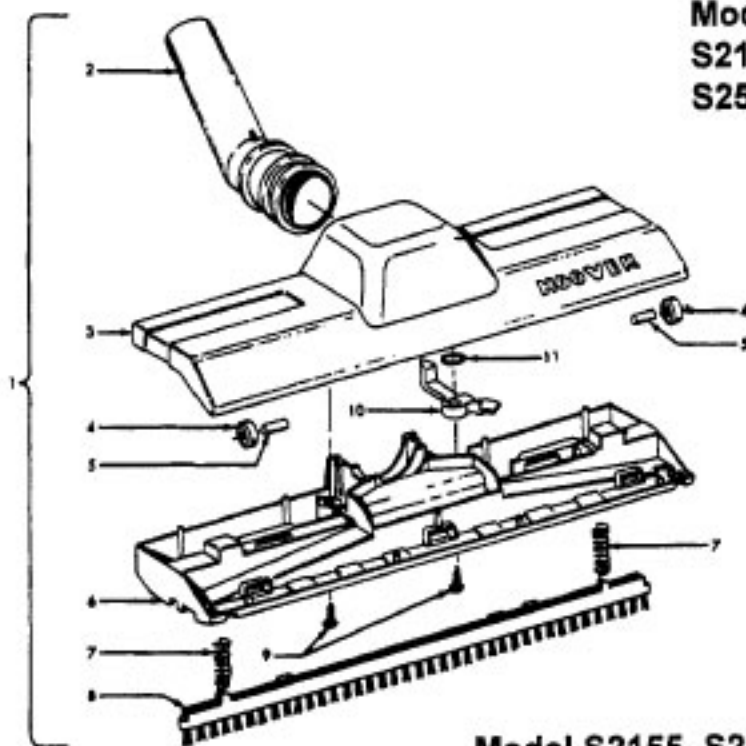

Rug & Floor Nozzle

Models S2141, S2147,
S2139-080, S2149, S2515,
S2541, S2551