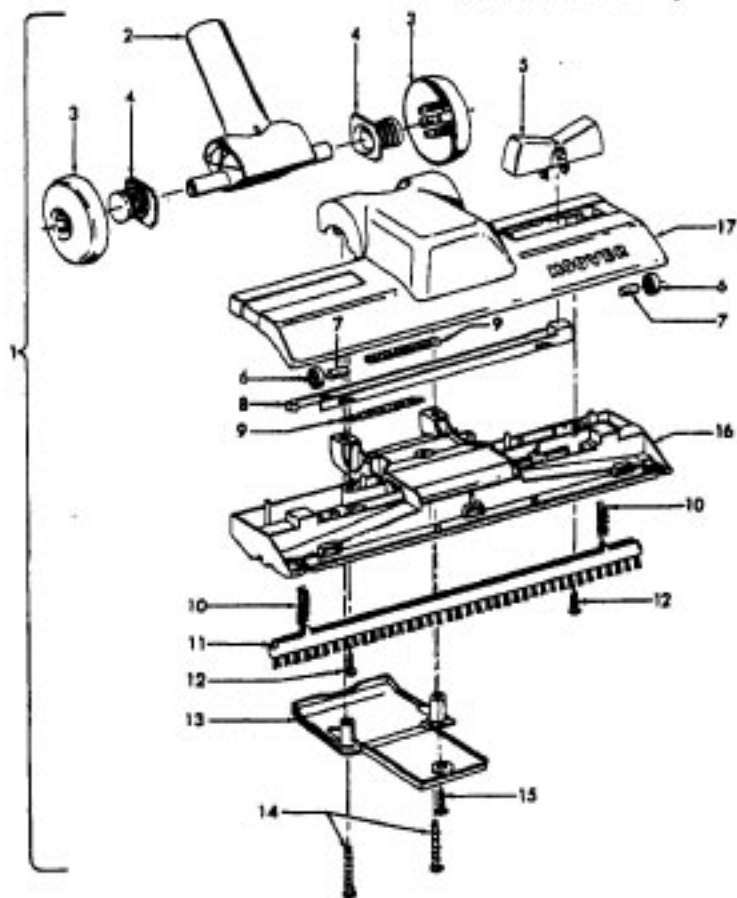

Model S2155, S2543, S2545, S2561, S2571