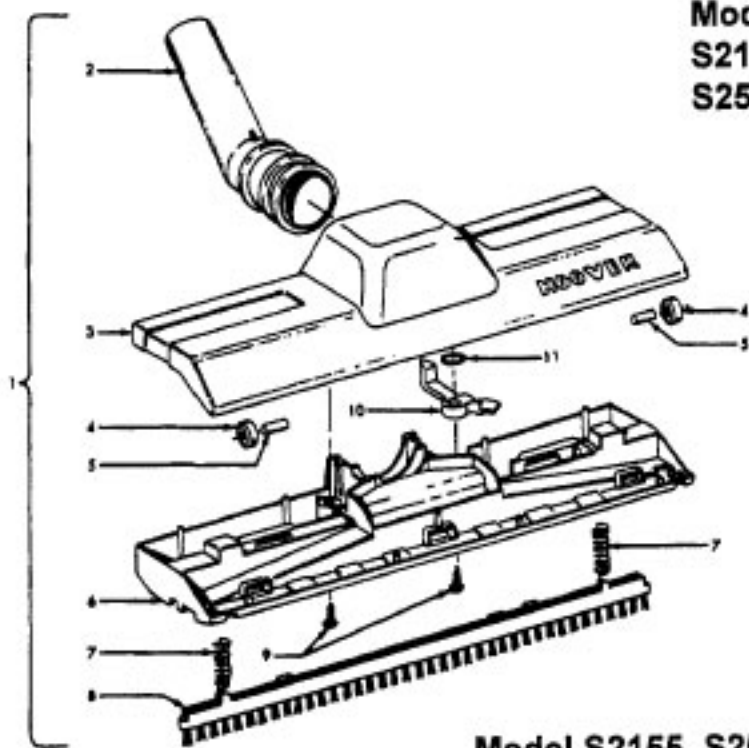

Rug & Floor Nozzle

Models S2141, S2147,
S2139-080, S2149, S2515,
S2541, S2551