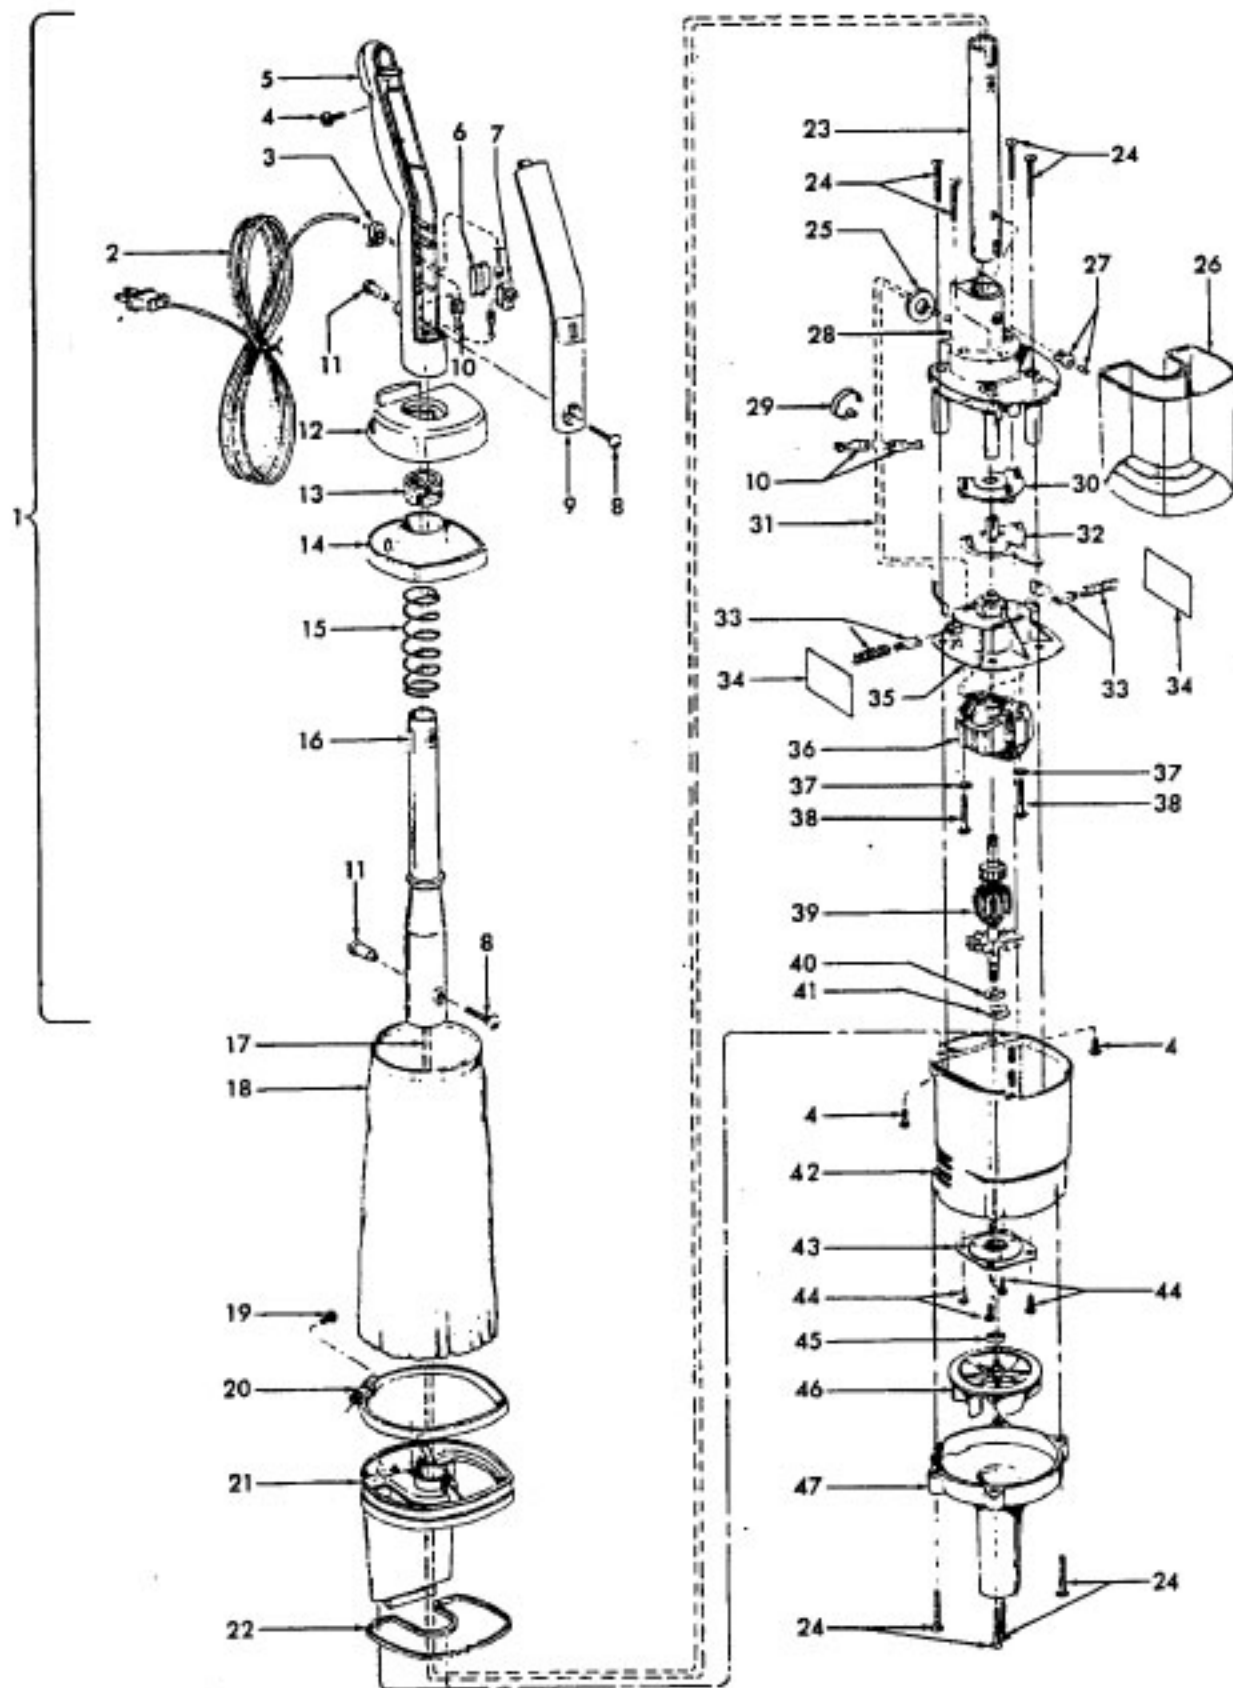

Quik-Broom II

Models S2141, S2139-080
S2149

Quik-Broom II

Models S2141, S2139-080, S2149

Ref.	Part Description	No.	No.
1	N/A	Handle Assm. - Upper	
2	46363154	Attach. Cord Assm. - MV	
3	27482301	Strain Relief Bushing	
4	21447003	Screw (3)	
5	39454065	Handle Grip - ABU	
6	37258082	Terminal Shield	
7	28177027	Switch	
8	21631302	Handle Bolt - AW/AY	
9	37226059	Handle Cover - ABU	
10	12227	Insulated Terminal	
11	32277021	Handle Nut - AW/AY (2)	
12	37225016	Bag Cap - Outer - ABE	
13	38781012	Gasket	
14	37225010	Bag Cap - Inner - HE	
15	38315014	Spring - Compression	
16	32458006	Handle - Upper Half	
17	46312003	Motor Lead Wire Assm.	
18	43662032	Bag Assm. - ABT S2141	
	43662034	Bag Assm. - ABC S2139-080	
	43662032	Bag Assm. - AG - S2149	
19	21447218	Screw - Self Tapping	
20	36171046	Clamp Band - AAP	
21	42223175	Bag Support Assm. - ABT (Incl. Items 20,22) S2141	
	42223176	Bag Support Assm. - AG (Incl. It. 20, 22) S2149	
	42223178	Bag Support Assm. - ABC (Incl. It. 20, 22) S2139-080	
22	34123036	Gasket	
23	32355014	Handle - Lower Half - ABU	
24	21434287	Screw - Self Tapping - FW (8)	

Ref.	Part Description	No.	No.
25	21329104	Washer - Fiber	
26	38775044	Dirt Cup	
27	21264022	Plastic Rivet	
28	37196103	Motor Cover - AG	
29	27479307	Wire Tie	
30	38562023	CAM - AG	
31	46143065	Motor Lead Wire Assm.	
32	38452090	Lever - ABN	
33	47318022	Motor Brush & Spring Assm. (2)	
34	34152010	Insulator (2)	
35	42196005	Motor Brush Housing Assm.	
36	45312101	Field Assm. Comp.	
37	21338030	Lockwasher (2)	
38	21479438	Screw (2)	
39	44731073	Armature Assm. Comp.	
40	21378012	C-Clip	
41	21378013	C-Clip Retainer	
42	37193022	Motor Housing - ABT S2141	
	37193025	Motor Housing - ABC - S2139-080	
	37193024	Motor Housing - AG - S2149	
43	43265006	Bearing Plate Assm.	
44	21447218	Screw - Self Tapping (4)	
45	31146008	Spacer	
46	38755018	Fan - AG	
47	37196117	Fan Cover - ABT S2141	
	37196150	Fan Cover - ABC S2139-080	
	37196118	Fan cover - AG S2149	

ITEMS NOT ILLUSTRATED

43414180 Rug & Floor Nozzle (P - 64)

PACKAGING MATERIAL

58132074 Carton S2141
58132076 Carton S2149
58132080 Carton S2139-080
58212007 Nozzle Support
58353011 Cleaner Support
56512127 Owner Manual