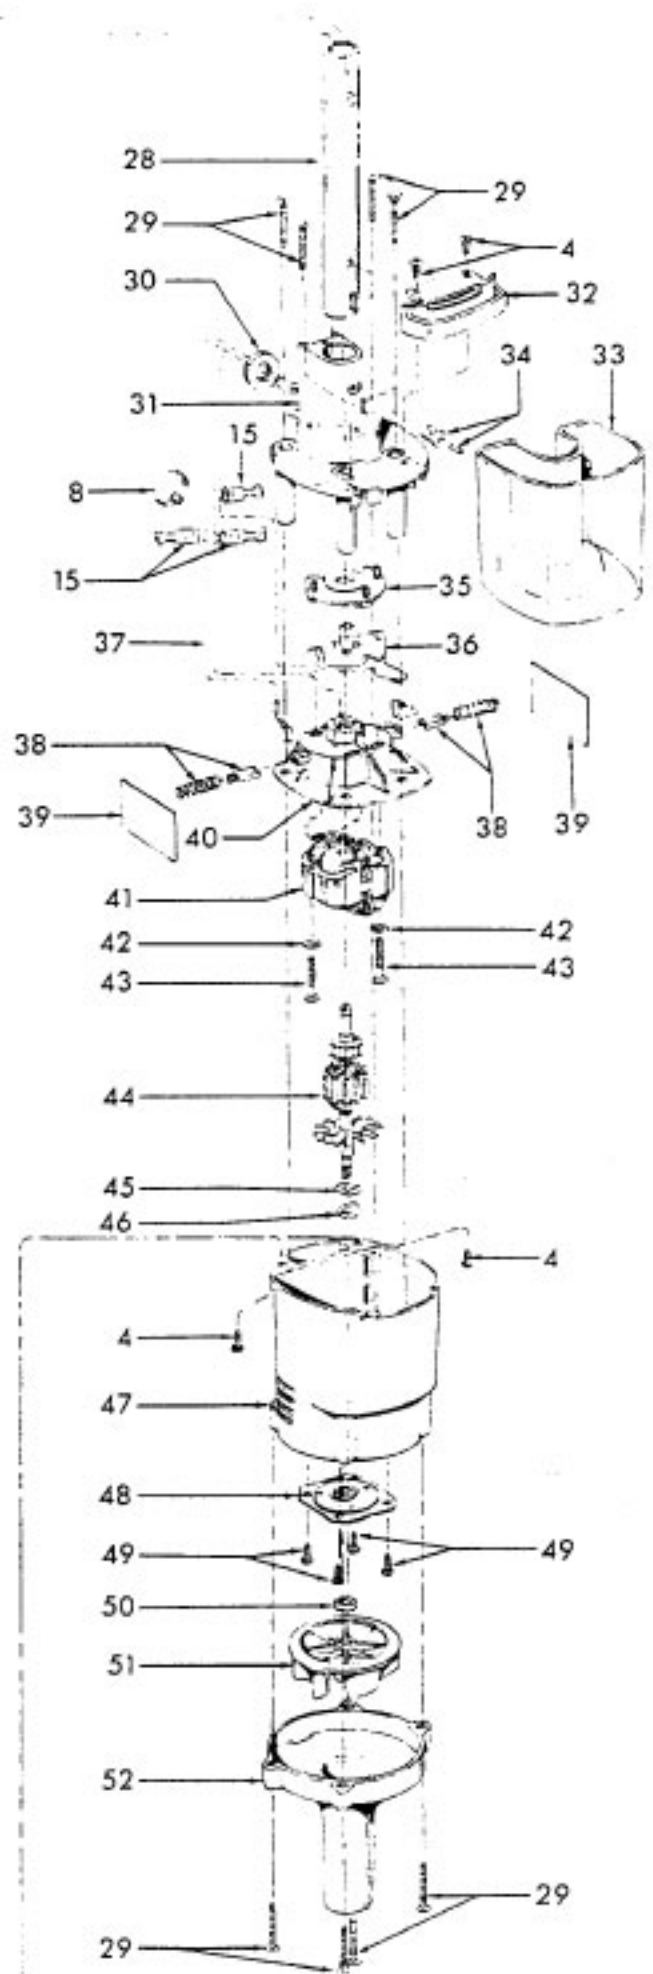

Quik Broom II

Model S2155

Ref. No.	Part No.	Description
1	N/A	Upper Handle Assem.
2	46363154	Attach. Cord - MV
3	27482301	Strain Relief Bushing
4	21447003	Screw - Self Tapping (5)
5	39454065	Handle Grip - ABU
6	47831007	Diode Assem.
7	31744023	Tubing - JM
8	27479307	Lead Wire Tie
9	12227	Insulated Terminal
10	46143064	Lead Wire
11	37258082	Terminal Shield
12	28179105	Switch
13	21631302	Handle Bolt - AW/AY (2)
14	37226080	Handle Cover - ABU
15	12227	Insulated Terminal
16	32277021	Handle Nut - AW/AY (2)
17	37225016	Bag Cap - Outer - ABE
18	38781012	Gasket
19	37225010	Bag Cap - Inner - HE
20	38315014	Spring - Compression
21	32458006	Handle Tube - Upper
22	46513006	Motor Lead Wire Assem.
23	43662033	Bag Assem.
24	21447218	Screw
25	36171046	Clamp Band - ABE
26	42223177	Bag Support Assem. - MB (Incl. Items 24,25,27)
27	34123036	Gasket
28	32355014	Handle Tube - Lower - ABU
29	21434287	Screw - Self Tapping - FW (8)
30	21329104	Washer - Fiber
31	37196103	Motor Cover - AG

Ref. No.	Part No.	Description
32	39466024	Carrying Handle - ABR
33	38775044	Dirt Cup
34	21264022	Plastic Rivet
35	38562023	CAM - AG
36	38452090	Lever - ABN
37	46143065	Lead Wire
38	47318022	Motor Brush & Spring Assem. (2)
39	34152010	Insulator (2)
40	42196005	Motor Brush Housing Assem.
41	45317036	Field Assem. Comp.
42	21338030	Lockwasher (2)
43	21479438	Screw (2)
44	44731073	Armature Assem. Comp.
45	21378012	C-Clip
46	21378013	C-Clip Retainer
47	37193019	Motor Housing - MB
48	43265006	Bearing Plate Assem.
49	21447218	Screw - Self Tapping (4)
50	31146008	Spacer
51	38755018	Fan - HE
52	37196119	Fan Cover - MB

ITEMS NOT ILLUSTRATED

43414180 Rug & Floor Nozzle - Dix. (P - 64)

PACKAGING MATERIAL

58132074 Carton
58222001 Nozzle Support
58353011 Cleaner Support
56512127 Owner Manual