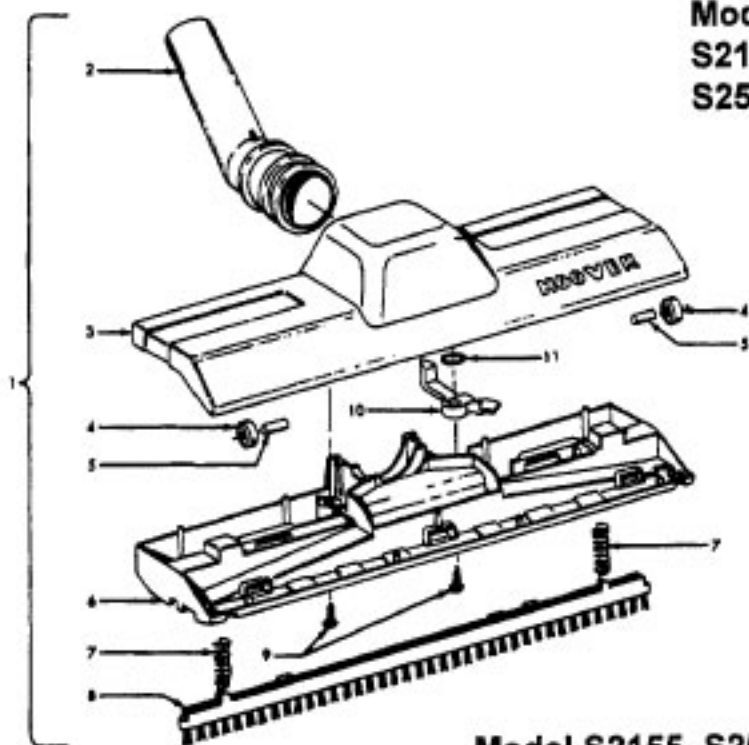

Rug & Floor Nozzle

Models S2141, S2147,
S2139-080, S2149, S2515,
S2541, S2551