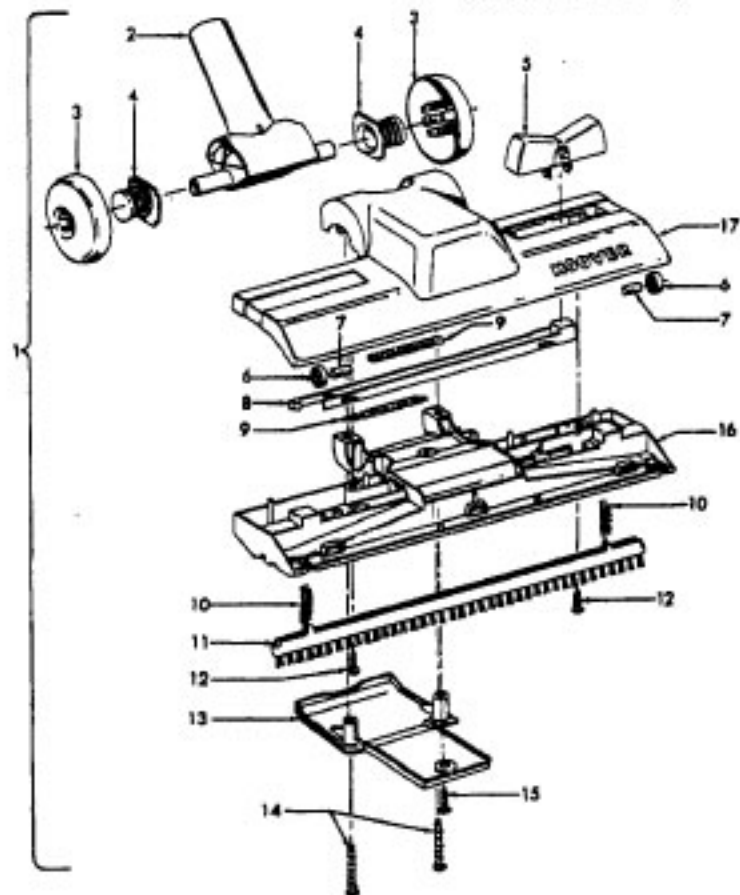

Model S2155, S2543, S2545, S2561, S2571