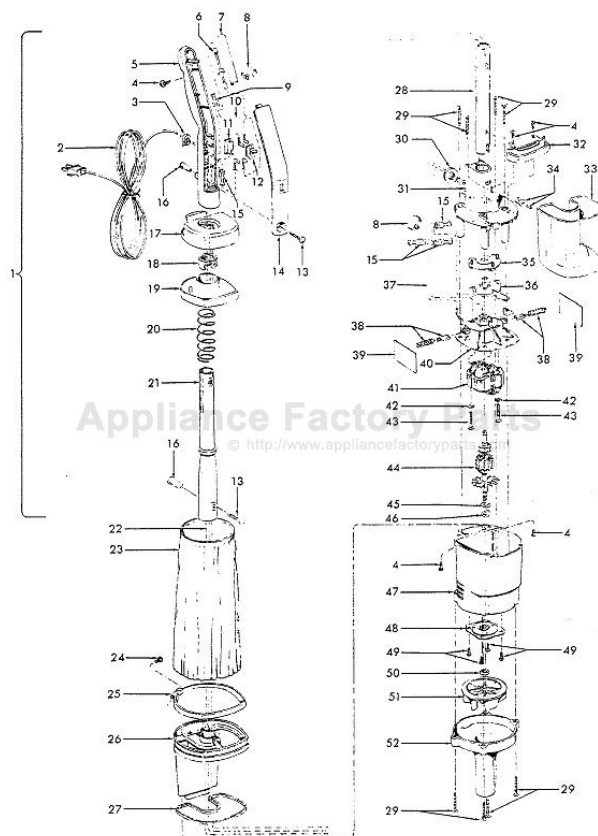

[Find Your HOOVER Vacuum Cleaner Parts - Select From 1456 Models](#)

----- Manual continues below -----