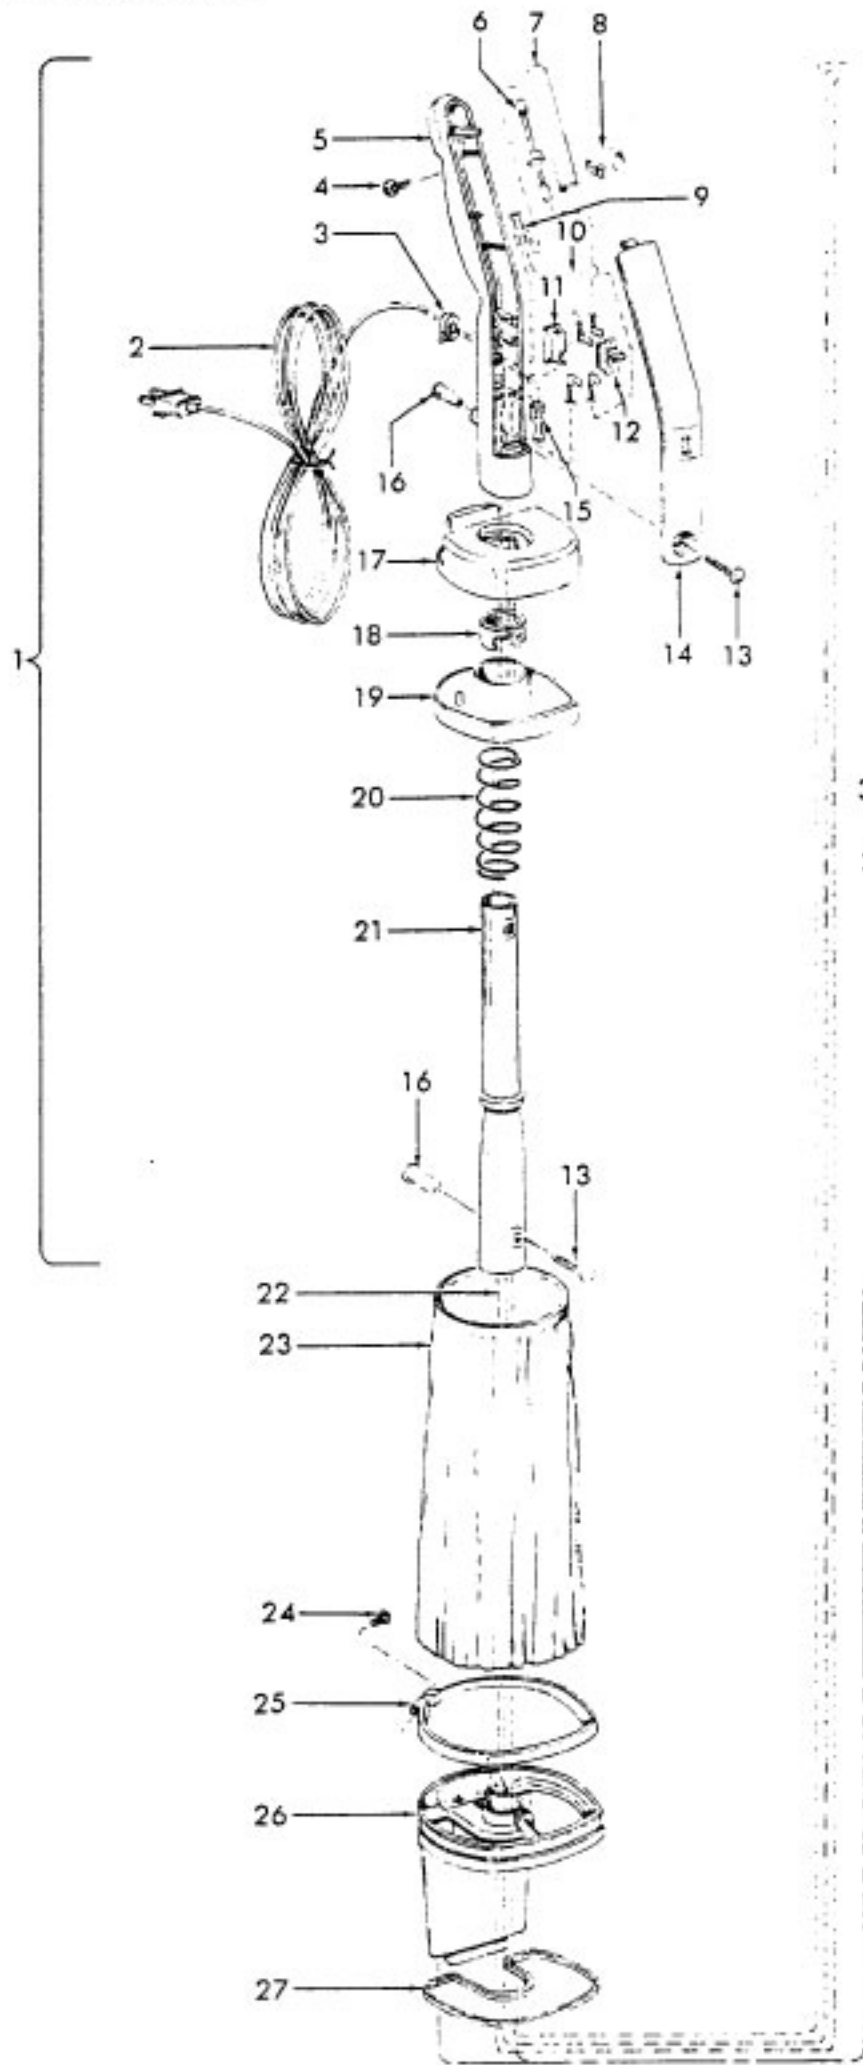

Quik Broom II

Model S2155

Ref. No.	Part No.	Description
1	N/A	Upper Handle Assem.
2	46363154	Attach. Cord - MV
3	27482301	Strain Relief Bushing
4	21447003	Screw - Self Tapping (5)
5	39454065	Handle Grip - ABU
6	47831007	Diode Assem.
7	31744023	Tubing - JM
8	27479307	Lead Wire Tie
9	12227	Insulated Terminal
10	46143064	Lead Wire
11	37258082	Terminal Shield
12	28179105	Switch
13	21631302	Handle Bolt - AW/AY (2)
14	37226080	Handle Cover - ABU
15	12227	Insulated Terminal
16	32277021	Handle Nut - AW/AY (2)
17	37225016	Bag Cap - Outer - ABE
18	38781012	Gasket
19	37225010	Bag Cap - Inner - HE
20	38315014	Spring - Compression
21	32458006	Handle Tube - Upper
22	46513006	Motor Lead Wire Assem.
23	43662033	Bag Assem.
24	21447218	Screw
25	36171046	Clamp Band - ABE
26	42223177	Bag Support Assem. - MB (Incl. Items 24,25,27)
27	34123036	Gasket
28	32355014	Handle Tube - Lower - ABU
29	21434287	Screw - Self Tapping - FW (8)
30	21329104	Washer - Fiber
31	37196103	Motor Cover - AG

Ref. No.	Part No.	Description
32	39466024	Carrying Handle - ABR
33	38775044	Dirt Cup
34	21264022	Plastic Rivet
35	38562023	CAM - AG
36	38452090	Lever - ABN
37	46143065	Lead Wire
38	47318022	Motor Brush & Spring Assem. (2)
39	34152010	Insulator (2)
40	42196005	Motor Brush Housing Assem.
41	45317036	Field Assem. Comp.
42	21338030	Lockwasher (2)
43	21479438	Screw (2)
44	44731073	Armature Assem. Comp.
45	21378012	C-Clip
46	21378013	C-Clip Retainer
47	37193019	Motor Housing - MB
48	43265006	Bearing Plate Assem.
49	21447218	Screw - Self Tapping (4)
50	31146008	Spacer
51	38755018	Fan - HE
52	37196119	Fan Cover - MB

ITEMS NOT ILLUSTRATED

43414180 Rug & Floor Nozzle - Dix. (P - 64)

PACKAGING MATERIAL

58132074 Carton
58222001 Nozzle Support
58353011 Cleaner Support
56512127 Owner Manual