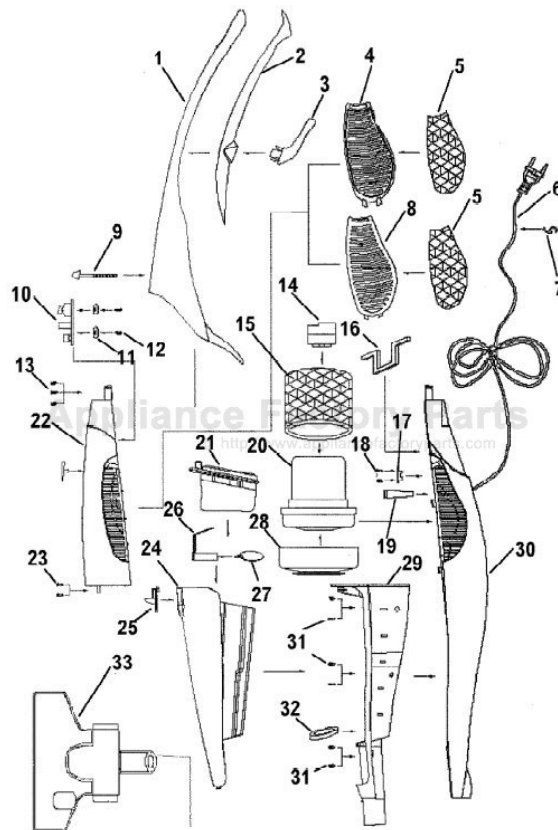

This Owner's Manual is provided and hosted by Appliance Factory Parts.

HOOVER S2200 Owner's Manual

[Shop genuine replacement parts for HOOVER S2200](#)

[Find Your HOOVER Vacuum Cleaner Parts - Select From 1456 Models](#)

----- Manual continues below -----

Item	Part Number	Part Description	Alt Part	Series	Qty
1	59136060	UPPER HDLE-S2200			1
2	W10124350	NOT REQUIRED PART OR SEE NOTE INCLUDED'			1
3	59136011	CORD HOOK-S2200			1
4	59136009	RIGHT AIR OUTLET GRID			1
5	59136022	AIR OUTLET FILTER-S2			1
6	59136052	PWR CORD W/PROTECTOR			1
7	W10124350	NOT REQUIRED PART OR SEE NOTE "S" PWR C			1
8	59136010	LEFT AIR OUTLET GRID			1
9	59136059	FINGER BOLT-UPP HDL			1
10	59136035	PRINTED CIRCUIT BOARD			1
11	59136057	WASHERS-S2200			1
12	59136015	SCREW			1
13	59136015	SCREW			1
14	59136013	MTR FIX RING/SMALL			1
15	59136024	MTR SOUND INSULATION			1
16	59136012	MTR SEAL/CHAMBER SEA			1
17	59136061	PWR CORD FIXING BRD			1
18	59136015	SCREW			1
19	59136051	POWER CORD PROT			1
20	59136023	MOTOR-S2200			1
21	59136055	PRIMARY BAG FILTER			1
22	59136056	FRT COVER-S2200			1
23	59136015	SCREW			1
24	59136054	DUST BIN ASSY-S2200			1
25	W10124350	NOT REQUIRED PART OR SEE NOTE INCLUDED'			1
26	W10124350	NOT REQUIRED PART OR SEE NOTE INCLUDED'			1
27	W10124350	NOT REQUIRED PART OR SEE NOTE INCLUDED'			1
28	59136014	MOTOR SEAL - S2200			1
29	59136058	MIDDLE HSG W/GAS-S22			1
30	59136007	REAR COVER/LOWER HANDLE			1
31	59136015	SCREW			1
32	59136045	FRT SEALING/DIRT CUP			1
33	59136049	FLR NOZZLE BRUSH ONLY			1
	59136026	FLR NOZZLE COMP-S220			1
34	59136028	OWNERS MANUAL-S2200			1