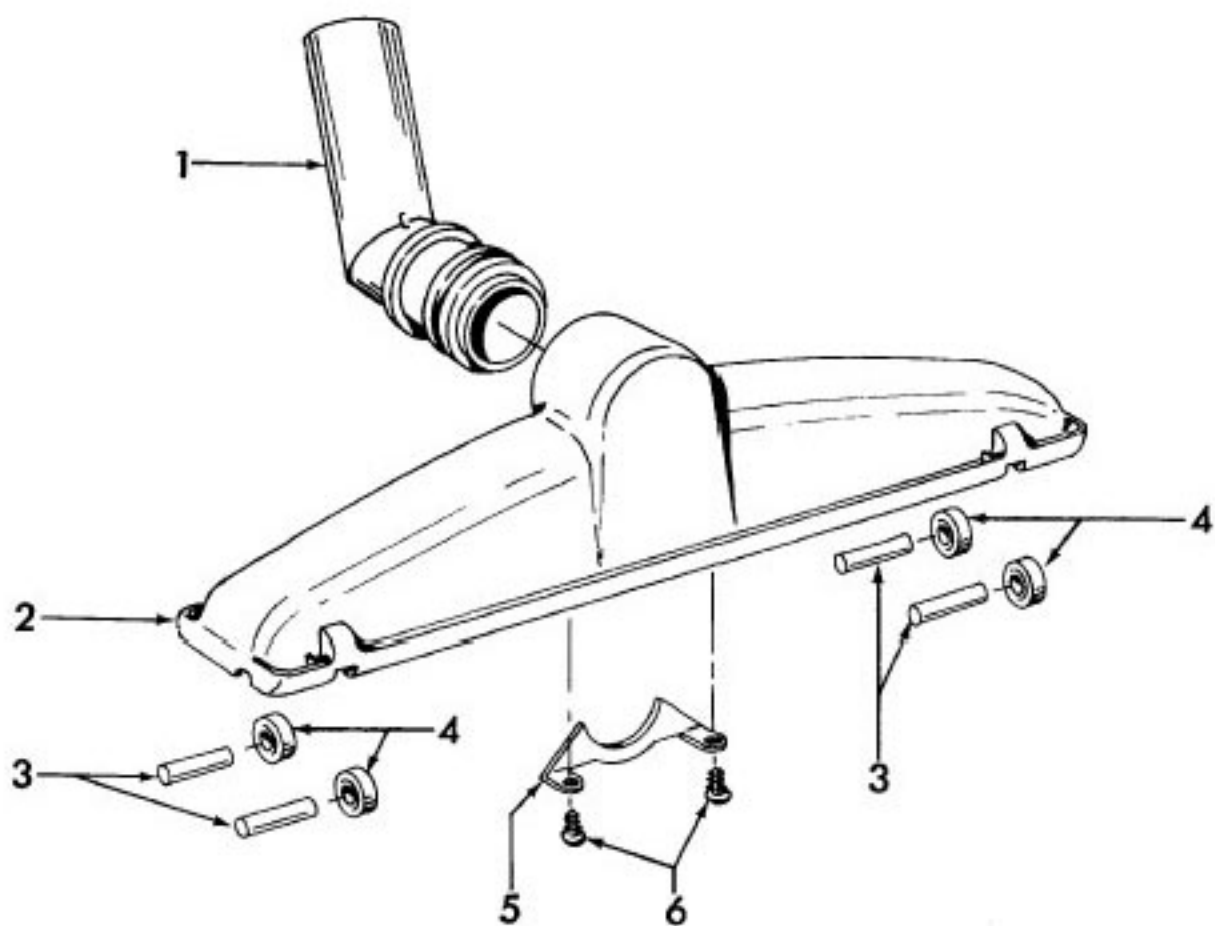

Ref. No.	Part No.	Description
22	21329108	Washer
23	24118214	Motor Bearing
24	36134006	Bearing Retainer
25	214793DA	Screw
26	21479443	Screw (2)
27	27618508	Wire Connector
28	37222013	Rear Housing - ABE (incl. it. 12)
29	21447236	Screw
30	46363110	Attachment Cord - AG- 20'
	46383344	Attachment Cord - AG - 25' - S2509
31	21447072	Screw (3)

Note: When replacing early style Dirt Cup (43645046) with the late style Dirt Cup ( 43645047) you must also update the filter with the late style filter with post.

Ref. No.	Part No.	Description
1	38615024	Nozzle Tube - ABE
2	43414036	Rug & Fir Nozzle Assembly
3	31511004	Roller Axle (4)
4	38521018	Roller (4)
5	166650AY	Nozzle Tube Clamp
6	166648aW	Screw