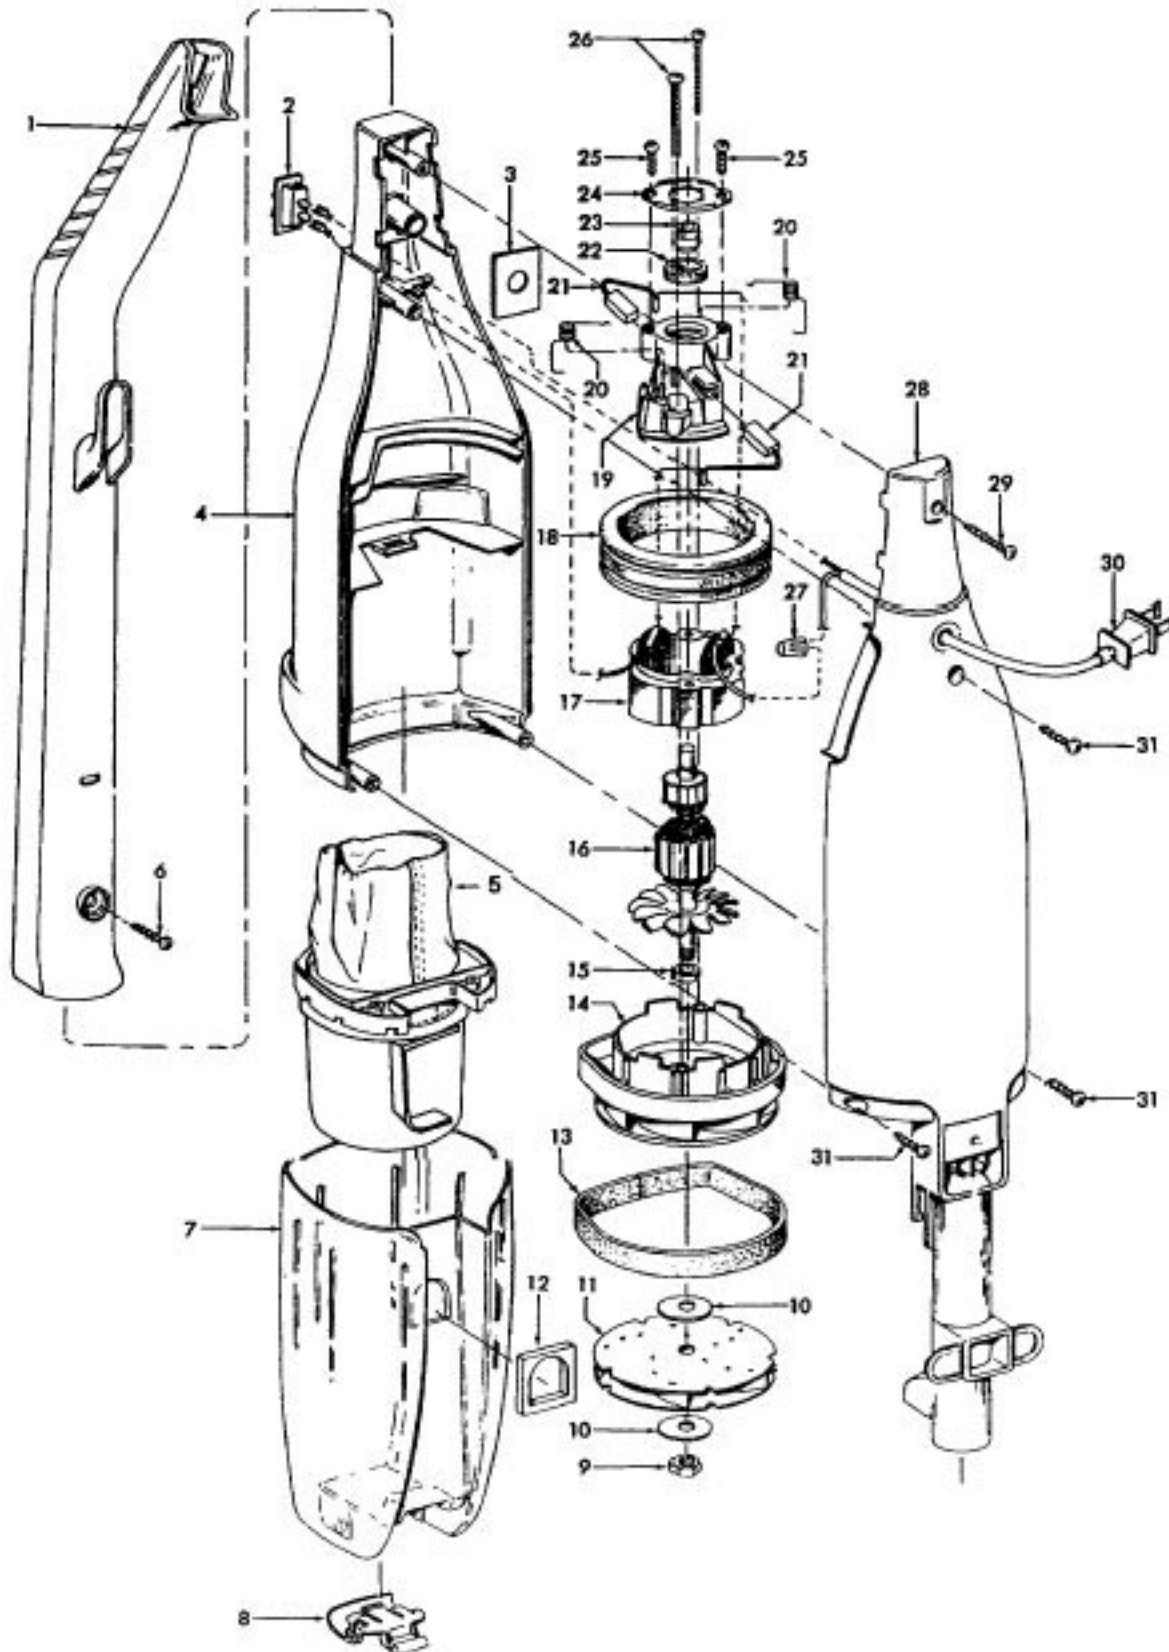

# HOOVER S2505 Owner's Manual

[Shop genuine replacement parts for HOOVER S2505](#)

[Find Your HOOVER Vacuum Cleaner Parts - Select From 1456 Models](#)

----- Manual continues below -----

**Stick Cleaner - Sprint  
Hard Floor Bagless**

**Model S2505  
Model S2509**

**Stick Cleaner - Sprint  
Hard Floor Bagless**

**Model S2505  
Model S2509**

Ref. No.	Part No.	Description
1	39454061	Handle - ABE
2	28161063	Switch
3	34144009	Insulator
4	37222004	Front Housing - ABE - S2505
	37222026	Front Housing - JM - S2509
5	43615073	Filter Assembly- early models w/o post
	43615087	Filter Assembly - with post - Cyclonic
6	21447236	Screw
7	43645046	Dirt Cup - AAN (incl. it. 8) Used with filter assembly without post (See Note)
	43645047	Dirt Cup - With Slot ( incl. item 8) Used with filter assembly with post
8	36153004	Latch - AG
9	21642021	Nut
10	21312818	Washer (2)
11	43566012	Fan Assembly
	43566019	Fan Assembly
12	38783022	Seal
13	34123048	Motor Support Seal
14	42193024	Motor Housing Assembly
15	31148011	Spacer - AY
16	44731085	Armature Assembly
17	45312047	Field Assembly (incl. it. 21)
18	31195005	Motor Mount Insulator
19	37193026	Motor Brush Housing
20	38353014	Spring (2)
21	47313010	Motor Brush Assem. (includes 2 brushes and 2 crimps)

Ref. No.	Part No.	Description
22	21329108	Washer
23	24118214	Motor Bearing
24	36134006	Bearing Retainer
25	214793DA	Screw
26	21479443	Screw (2)
27	27618508	Wire Connector
28	37222013	Rear Housing - ABE (incl. it. 12)
29	21447236	Screw
30	46363110	Attachment Cord - AG- 20'
	46383344	Attachment Cord - AG - 25' - S2509
31	21447072	Screw (3)

Note: When replacing early style Dirt Cup (43645046) with the late style Dirt Cup ( 43645047) you must also update the filter with the late style filter with post.

Ref. No.	Part No.	Description
1	38615024	Nozzle Tube - ABE
2	43414036	Rug & Fir Nozzle Assembly
3	31511004	Roller Axle (4)
4	38521018	Roller (4)
5	166650AY	Nozzle Tube Clamp
6	166648aW	Screw