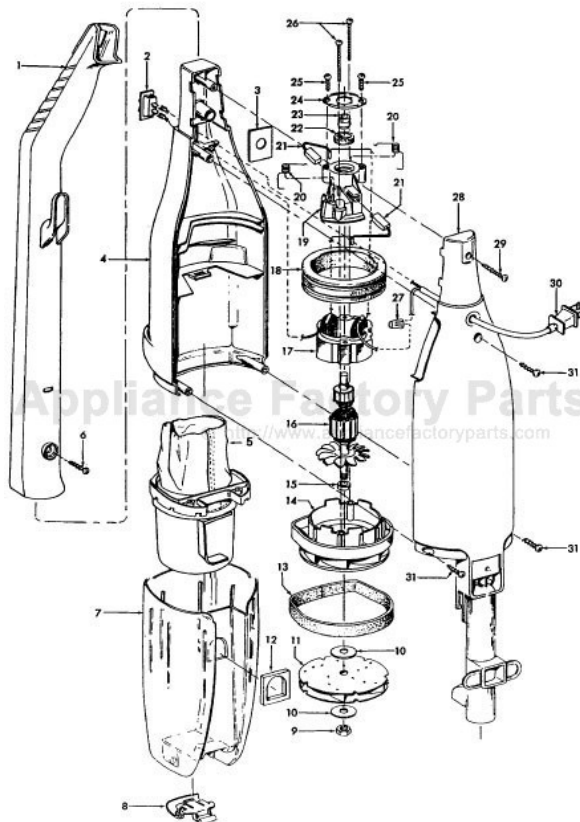

# HOOVER S2505 Owner's Manual

[Shop genuine replacement parts for HOOVER S2505](#)

[Find Your HOOVER Vacuum Cleaner Parts - Select From 1456 Models](#)

----- Manual continues below -----

**Stick Cleaner - Sprint  
Hard Floor Bagless**

**Model S2505  
Model S2509**

**Stick Cleaner - Sprint  
Hard Floor Bagless**

**Model S2505  
Model S2509**

Ref. No.	Part No.	Description
1	39454061	Handle - ABE
2	28161063	Switch
3	34144009	Insulator
4	37222004	Front Housing - ABE - S2505
	37222026	Front Housing - JM - S2509
5	43615073	Filter Assembly- early models w/o post
	43615087	Filter Assembly - with post - Cyclonic
6	21447236	Screw
7	43645046	Dirt Cup - AAN (incl. it. 8) Used with filter assembly without post (See Note)
	43645047	Dirt Cup - With Slot ( incl. item 8) Used with filter assembly with post
8	36153004	Latch - AG
9	21642021	Nut
10	21312818	Washer (2)
11	43566012	Fan Assembly
	43566019	Fan Assembly
12	38783022	Seal
13	34123048	Motor Support Seal
14	42193024	Motor Housing Assembly
15	31148011	Spacer - AY
16	44731085	Armature Assembly
17	45312047	Field Assembly (incl. it. 21)
18	31195005	Motor Mount Insulator
19	37193026	Motor Brush Housing
20	38353014	Spring (2)
21	47313010	Motor Brush Assem. (includes 2 brushes and 2 crimps)

Ref. No.	Part No.	Description
22	21329108	Washer
23	24118214	Motor Bearing
24	36134006	Bearing Retainer
25	214793DA	Screw
26	21479443	Screw (2)
27	27618508	Wire Connector
28	37222013	Rear Housing - ABE (incl. it. 12)
29	21447236	Screw
30	46363110	Attachment Cord - AG- 20'
	46383344	Attachment Cord - AG - 25' - S2509
31	21447072	Screw (3)

Note: When replacing early style Dirt Cup (43645046) with the late style Dirt Cup ( 43645047) you must also update the filter with the late style filter with post.

Ref. No.	Part No.	Description
1	38615024	Nozzle Tube - ABE
2	43414036	Rug & Fir Nozzle Assembly
3	31511004	Roller Axle (4)
4	38521018	Roller (4)
5	166650AY	Nozzle Tube Clamp
6	166648aW	Screw