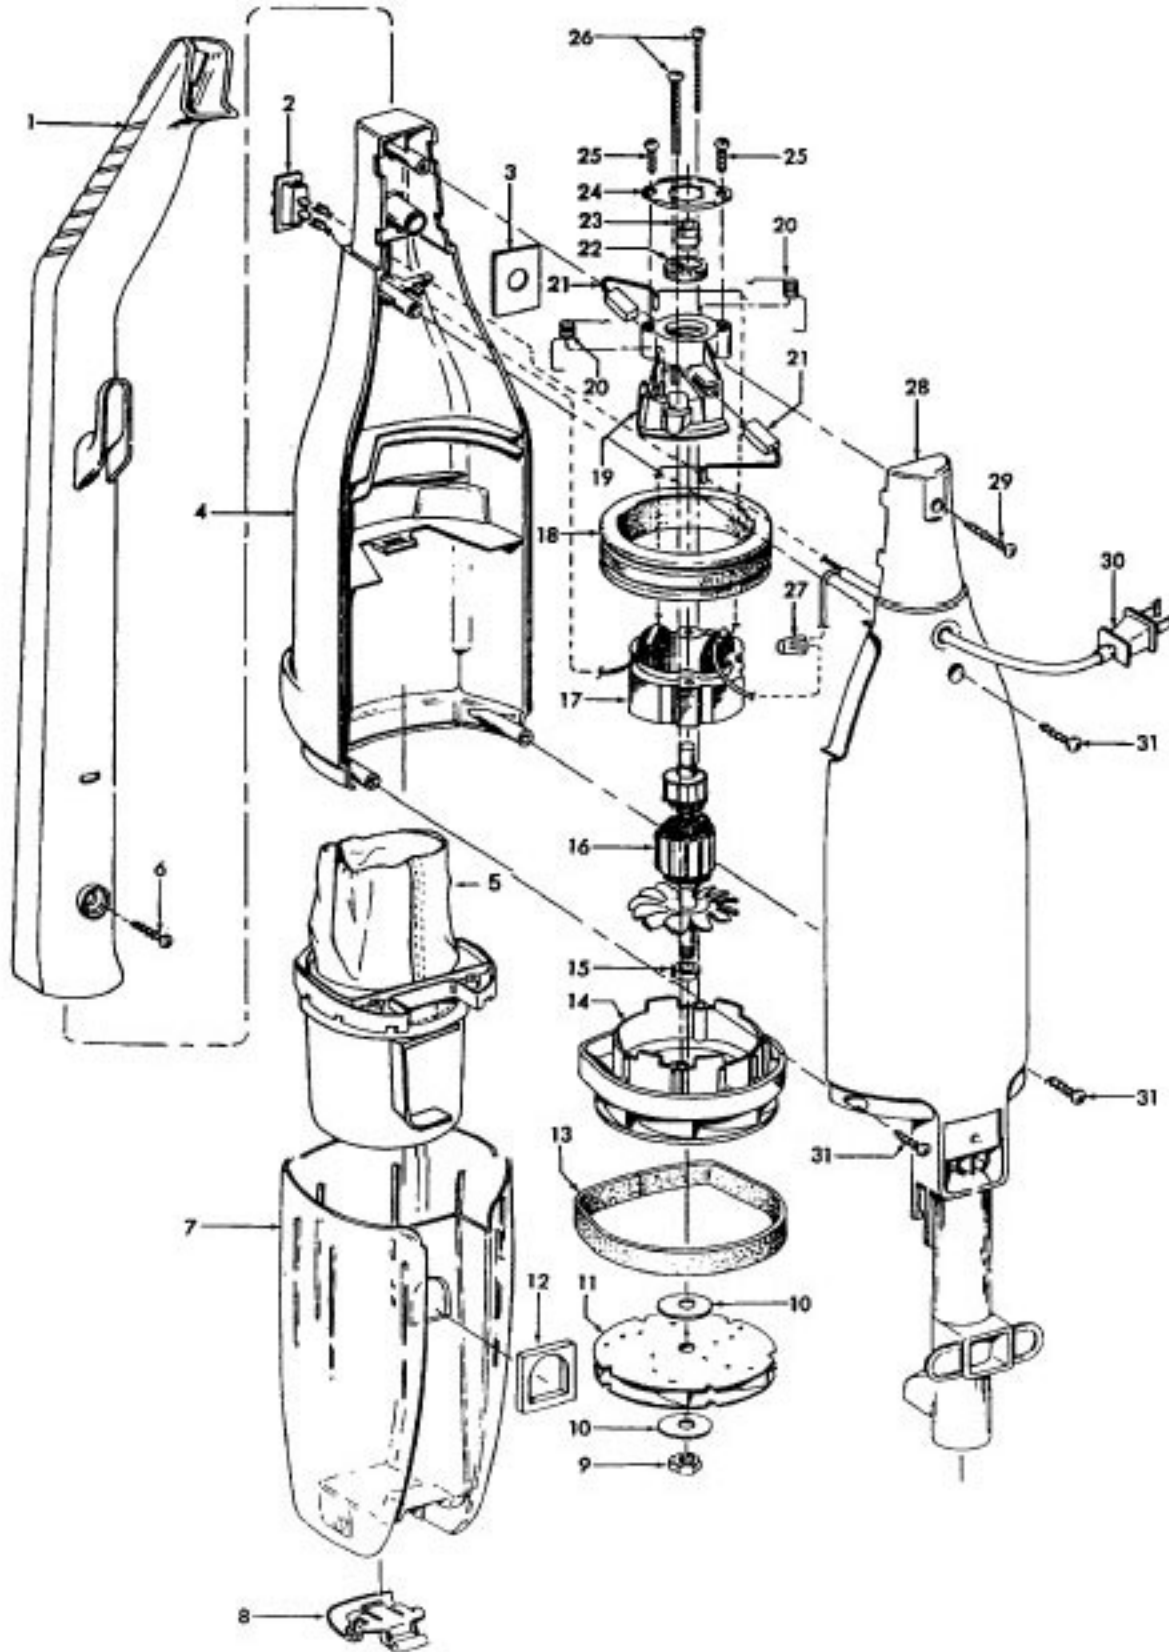

**Stick Cleaner - Sprint  
Hard Floor Bagless**

**Model S2505  
Model S2509**

**Stick Cleaner - Sprint  
Hard Floor Bagless**

**Model S2505  
Model S2509**

Ref. No.	Part No.	Description
1	39454061	Handle - ABE
2	28161063	Switch
3	34144009	Insulator
4	37222004	Front Housing - ABE - S2505
	37222026	Front Housing - JM - S2509
5	43615073	Filter Assembly- early models w/o post
	43615087	Filter Assembly - with post - Cyclonic
6	21447236	Screw
7	43645046	Dirt Cup - AAN (incl. it. 8) Used with filter assembly without post (See Note)
	43645047	Dirt Cup - With Slot ( incl. item 8) Used with filter assembly with post
8	36153004	Latch - AG
9	21642021	Nut
10	21312818	Washer (2)
11	43566012	Fan Assembly
	43566019	Fan Assembly
12	38783022	Seal
13	34123048	Motor Support Seal
14	42193024	Motor Housing Assembly
15	31148011	Spacer - AY
16	44731085	Armature Assembly
17	45312047	Field Assembly (incl. it. 21)
18	31195005	Motor Mount Insulator
19	37193026	Motor Brush Housing
20	38353014	Spring (2)
21	47313010	Motor Brush Assem. (includes 2 brushes and 2 crimps)

Ref. No.	Part No.	Description
22	21329108	Washer
23	24118214	Motor Bearing
24	36134006	Bearing Retainer
25	214793DA	Screw
26	21479443	Screw (2)
27	27618508	Wire Connector
28	37222013	Rear Housing - ABE (incl. it. 12)
29	21447236	Screw
30	46363110	Attachment Cord - AG- 20'
	46383344	Attachment Cord - AG - 25' - S2509
31	21447072	Screw (3)

Note: When replacing early style Dirt Cup (43645046) with the late style Dirt Cup ( 43645047) you must also update the filter with the late style filter with post.

Ref. No.	Part No.	Description
1	38615024	Nozzle Tube - ABE
2	43414036	Rug & Fir Nozzle Assembly
3	31511004	Roller Axle (4)
4	38521018	Roller (4)
5	166650AY	Nozzle Tube Clamp
6	166648aW	Screw