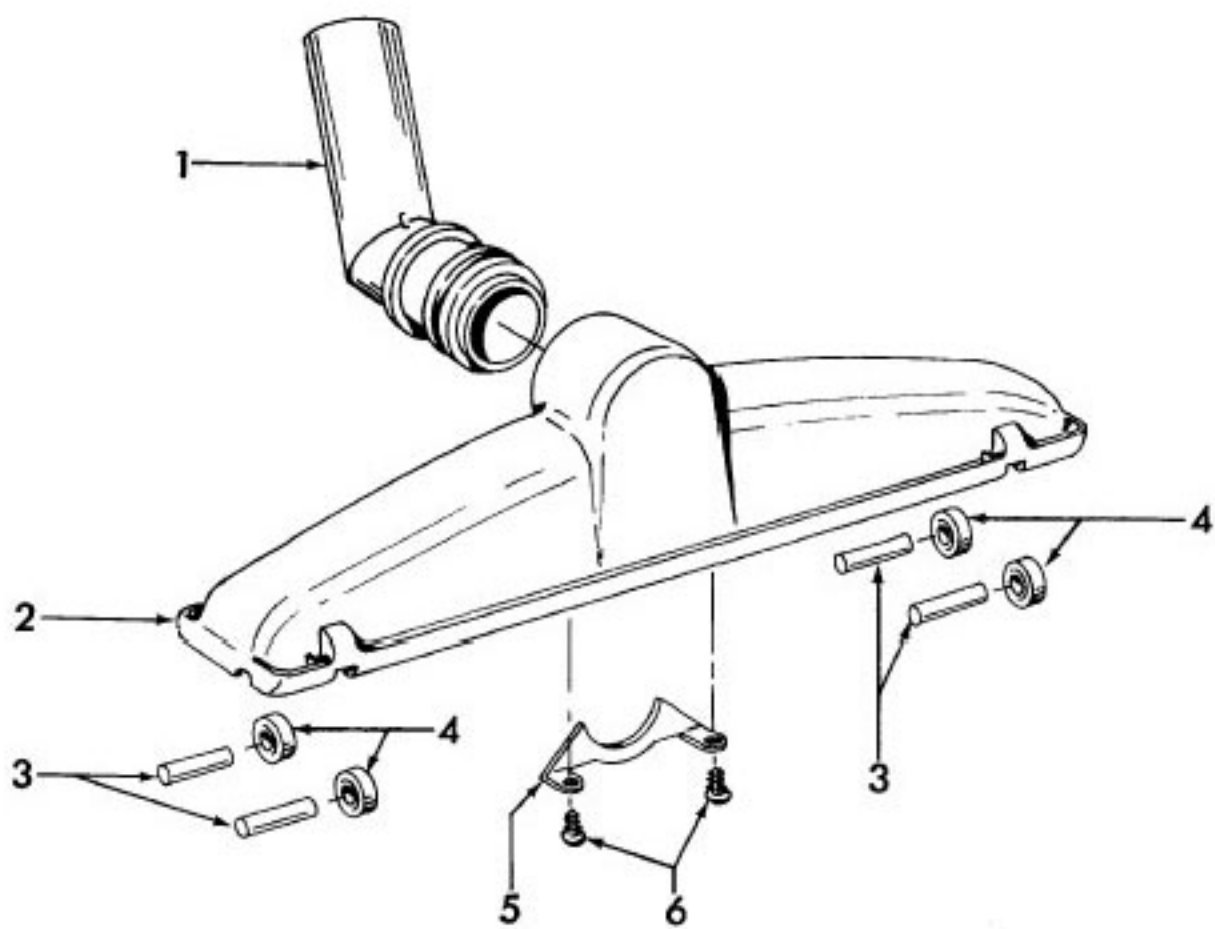

Ref. No.	Part No.	Description
22	21329108	Washer
23	24118214	Motor Bearing
24	36134006	Bearing Retainer
25	214793DA	Screw
26	21479443	Screw (2)
27	27618508	Wire Connector
28	37222013	Rear Housing - ABE (incl. it. 12)
29	21447236	Screw
30	46363110	Attachment Cord - AG- 20'
	46383344	Attachment Cord - AG - 25' - S2509
31	21447072	Screw (3)

Note: When replacing early style Dirt Cup (43645046) with the late style Dirt Cup ( 43645047) you must also update the filter with the late style filter with post.

Ref. No.	Part No.	Description
1	38615024	Nozzle Tube - ABE
2	43414036	Rug & Fir Nozzle Assembly
3	31511004	Roller Axle (4)
4	38521018	Roller (4)
5	166650AY	Nozzle Tube Clamp
6	166648aW	Screw