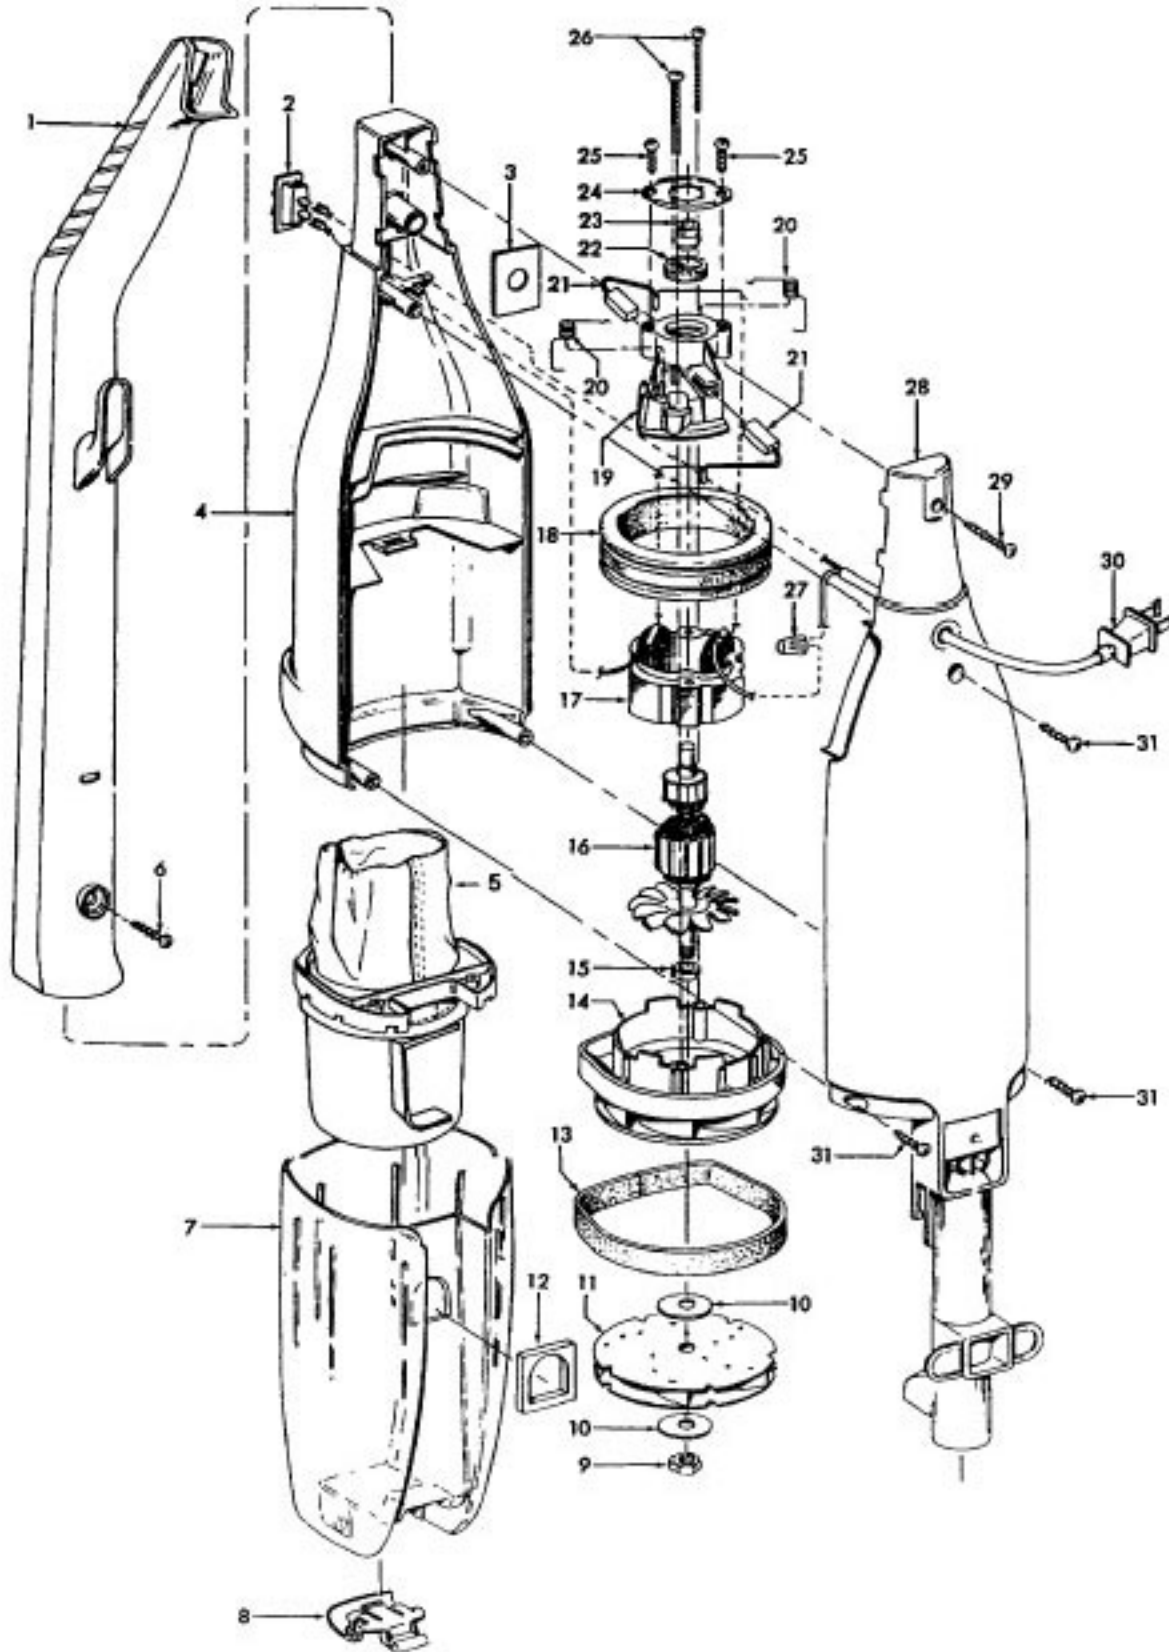

**Model S2505  
Model S2509**

**Stick Cleaner - Sprint  
Hard Floor Bagless**

**Model S2505  
Model S2509**

Ref. No.	Part No.	Description
1	39454061	Handle - ABE
2	28161063	Switch
3	34144009	Insulator
4	37222004	Front Housing - ABE - S2505
	37222026	Front Housing - JM - S2509
5	43615073	Filter Assembly- early models w/o post
	43615087	Filter Assembly - with post - Cyclonic
6	21447236	Screw
7	43645046	Dirt Cup - AAN (incl. it. 8) Used with filter assembly without post (See Note)
	43645047	Dirt Cup - With Slot ( incl. item 8) Used with filter assembly with post
8	36153004	Latch - AG
9	21642021	Nut
10	21312818	Washer (2)
11	43566012	Fan Assembly
	43566019	Fan Assembly
12	38783022	Seal
13	34123048	Motor Support Seal
14	42193024	Motor Housing Assembly
15	31148011	Spacer - AY
16	44731085	Armature Assembly
17	45312047	Field Assembly (incl. it. 21)
18	31195005	Motor Mount Insulator
19	37193026	Motor Brush Housing
20	38353014	Spring (2)
21	47313010	Motor Brush Assem. (includes 2 brushes and 2 crimps)

Ref. No.	Part No.	Description
22	21329108	Washer
23	24118214	Motor Bearing
24	36134006	Bearing Retainer
25	214793DA	Screw
26	21479443	Screw (2)
27	27618508	Wire Connector
28	37222013	Rear Housing - ABE (incl. it. 12)
29	21447236	Screw
30	46363110	Attachment Cord - AG- 20'
	46383344	Attachment Cord - AG - 25' - S2509
31	21447072	Screw (3)

Note: When replacing early style Dirt Cup (43645046) with the late style Dirt Cup ( 43645047) you must also update the filter with the late style filter with post.

Ref. No.	Part No.	Description
1	38615024	Nozzle Tube - ABE
2	43414036	Rug & Fir Nozzle Assembly
3	31511004	Roller Axle (4)
4	38521018	Roller (4)
5	166650AY	Nozzle Tube Clamp
6	166648aW	Screw