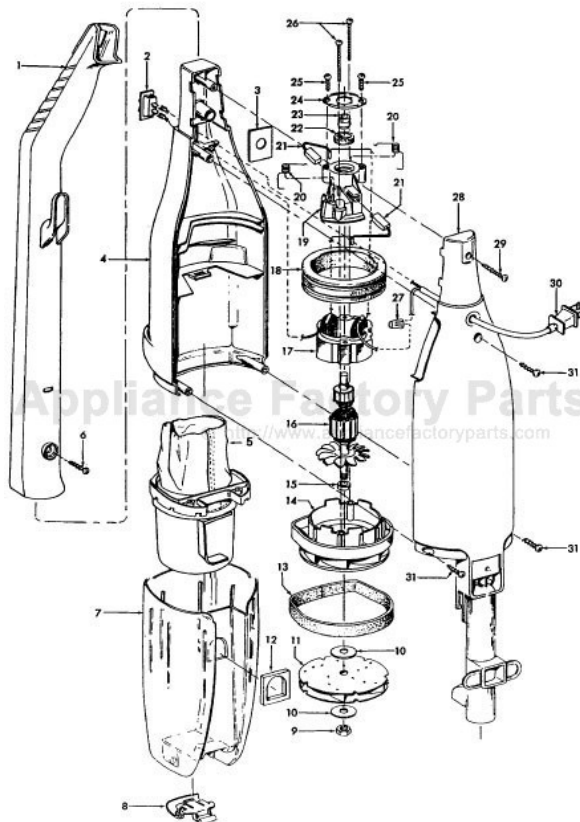

# HOOVER S2509 Owner's Manual

[Shop genuine replacement parts for HOOVER S2509](#)

[Find Your HOOVER Vacuum Cleaner Parts - Select From 1456 Models](#)

----- Manual continues below -----

**Stick Cleaner - Sprint  
Hard Floor Bagless**

**Model S2505  
Model S2509**

**Stick Cleaner - Sprint  
Hard Floor Bagless**

**Model S2505  
Model S2509**

Ref. No.	Part No.	Description
1	39454061	Handle - ABE
2	28161063	Switch
3	34144009	Insulator
4	37222004	Front Housing - ABE - S2505
	37222026	Front Housing - JM - S2509
5	43615073	Filter Assembly- early models w/o post
	43615087	Filter Assembly - with post - Cyclonic
6	21447236	Screw
7	43645046	Dirt Cup - AAN (incl. it. 8) Used with filter assembly without post (See Note)
	43645047	Dirt Cup - With Slot ( incl. item 8) Used with filter assembly with post
8	36153004	Latch - AG
9	21642021	Nut
10	21312818	Washer (2)
11	43566012	Fan Assembly
	43566019	Fan Assembly
12	38783022	Seal
13	34123048	Motor Support Seal
14	42193024	Motor Housing Assembly
15	31148011	Spacer - AY
16	44731085	Armature Assembly
17	45312047	Field Assembly (incl. it. 21)
18	31195005	Motor Mount Insulator
19	37193026	Motor Brush Housing
20	38353014	Spring (2)
21	47313010	Motor Brush Assem. (includes 2 brushes and 2 crimps)

Ref. No.	Part No.	Description
22	21329108	Washer
23	24118214	Motor Bearing
24	36134006	Bearing Retainer
25	214793DA	Screw
26	21479443	Screw (2)
27	27618508	Wire Connector
28	37222013	Rear Housing - ABE (incl. it. 12)
29	21447236	Screw
30	46363110	Attachment Cord - AG- 20'
	46383344	Attachment Cord - AG - 25' - S2509
31	21447072	Screw (3)

Note: When replacing early style Dirt Cup (43645046) with the late style Dirt Cup ( 43645047) you must also update the filter with the late style filter with post.

Ref. No.	Part No.	Description
1	38615024	Nozzle Tube - ABE
2	43414036	Rug & Fir Nozzle Assembly
3	31511004	Roller Axle (4)
4	38521018	Roller (4)
5	166650AY	Nozzle Tube Clamp
6	166648aW	Screw