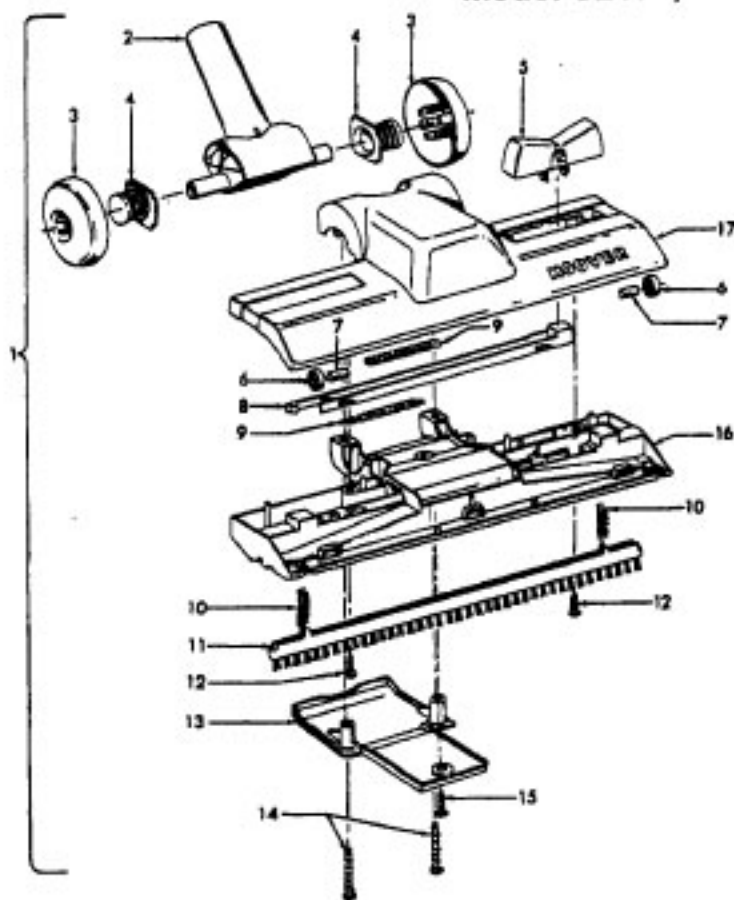

Model S2155, S2543, S2545, S2561, S2571