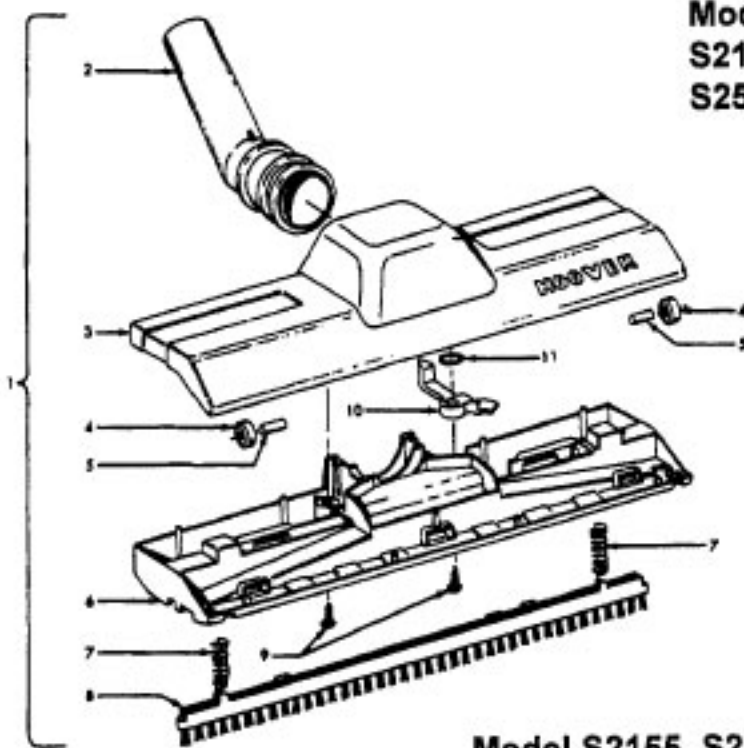

Rug & Floor Nozzle

Models S2141, S2147,
S2139-080, S2149, S2515,
S2541, S2551