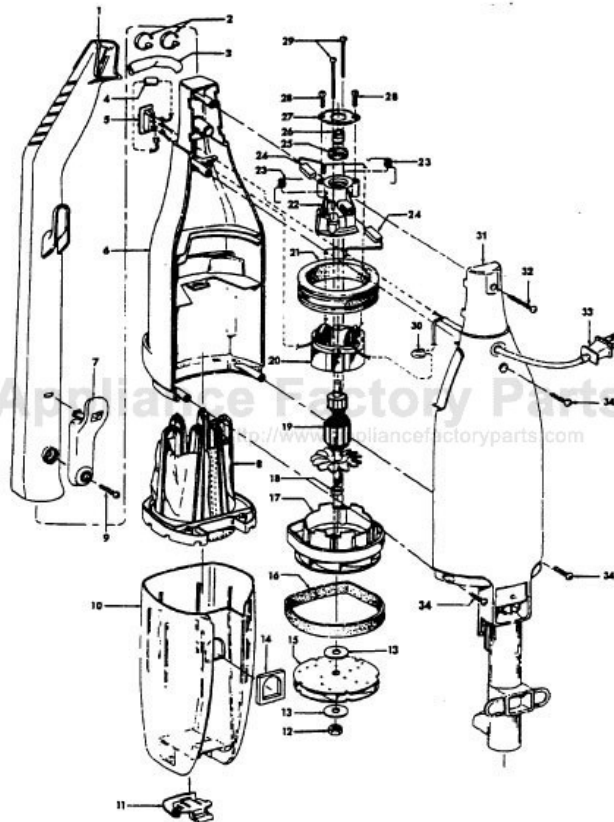

[Find Your HOOVER Vacuum Cleaner Parts - Select From 1456 Models](#)

----- Manual continues below -----