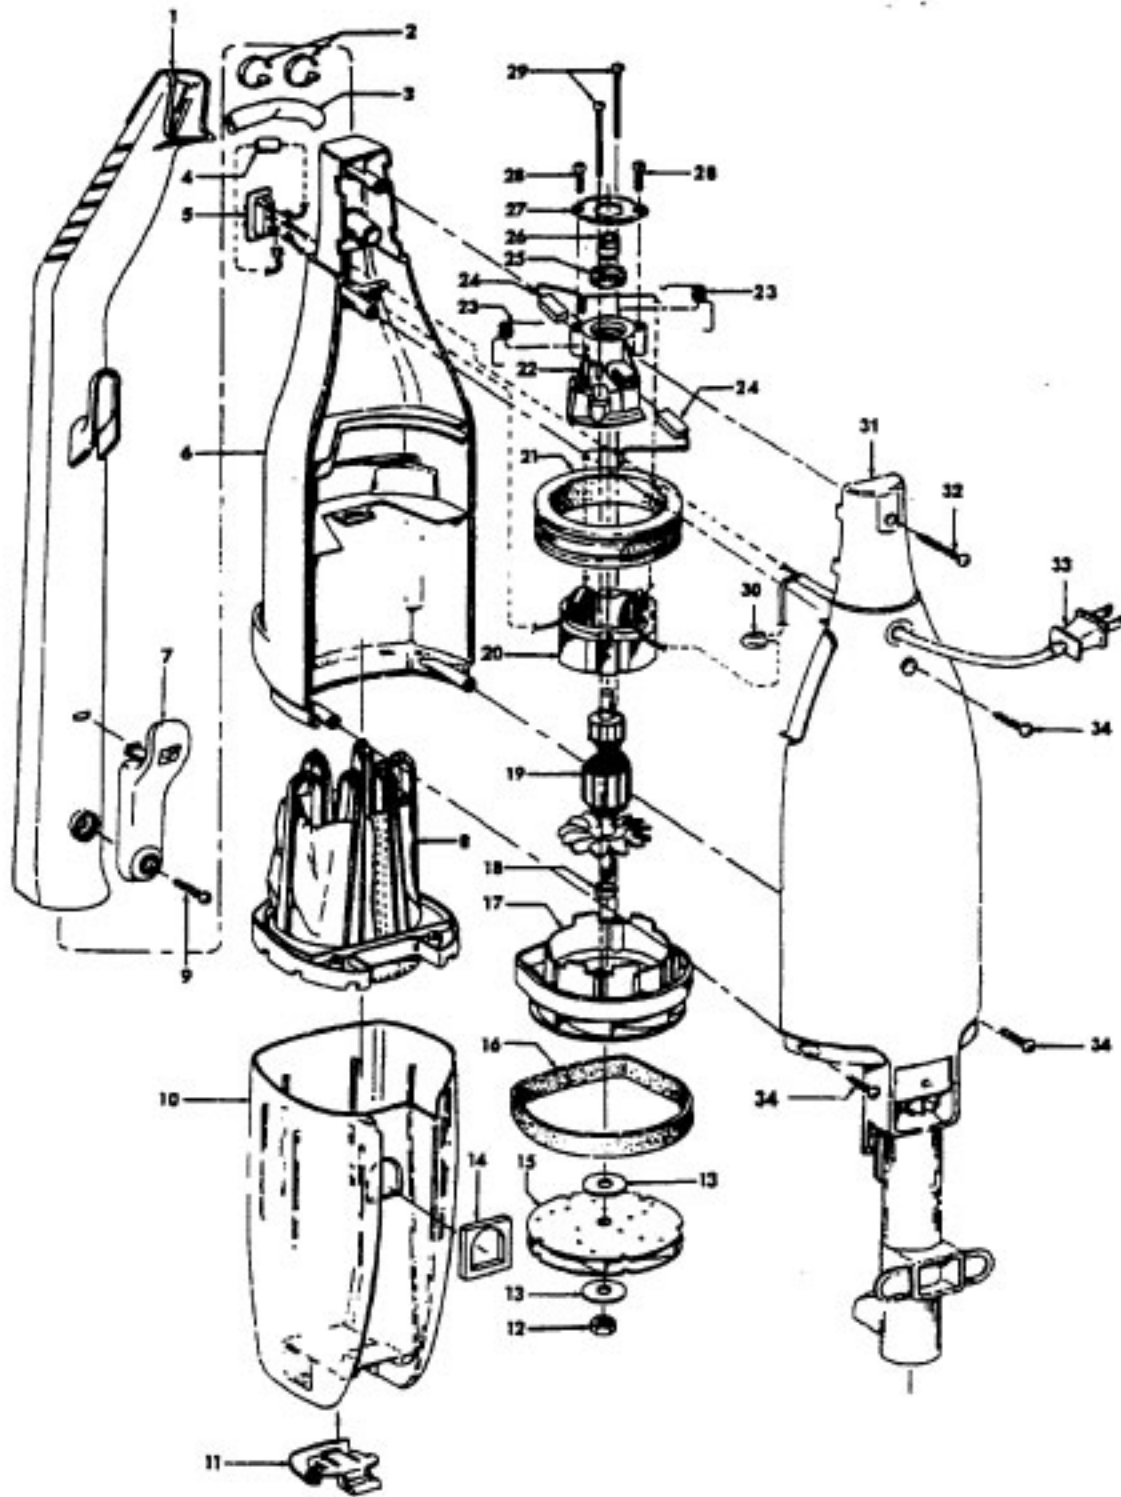

----- Manual continues below -----

Stick Cleaner - Encore

Model S2515

Ref. No.	Part No.	Description
1	39454061	Handle - ABE
2	27479307	Wire Tie
3	66855405	Tubing
4	47831008	Diode
5	28164280	Switch
6	37222008	Front Housing - MB
7	N/A	
8	43615073	Filter Assembly- early models w/o post
	43615087	Filter Assembly- with post - Cyclonic
9	21447236	Screw
10	43645046	Dirt Cup - AAN - Used with filter assembly w/o post (See Note)
	43645047	Dirt Cup - with slot (incl. it. 11) use Used with filter assembly with post.
11	36153004	Latch - AG
12	21642021	Nut
13	21312818	Washer (2)
14	38783022	Seal
15	43566012	Fan Assembly
	43566019	Fan Assembly
16	34123048	Motor Support Seal
17	42193024	Motor Housing Assembly
18	31148011	Spacer
19	44731085	Armature Assembly
20	45312047	Field Assembly (incl. it. 24)
21	31195005	Motor Mount Insulator
22	37193026	Motor Brush Housing
23	38353014	Spring (2)
24	47313010	Motor Brush Assembly (Inc. 2 brushes and 2 crimps)

Ref. No.	Part No.	Description
25	21329108	Washer
26	24118214	Motor Bearing
27	36134006	Bearing Retainer
28	214793DA	Screw (2)
29	21479443	Screw (2)
30	27618508	Wire Connector
31	37222013	Rear Housing - ABE (Incl. it. 14)
32	21447236	Screw
33	46363110	Attachment Cord - AG
34	21447072	Screw (3)